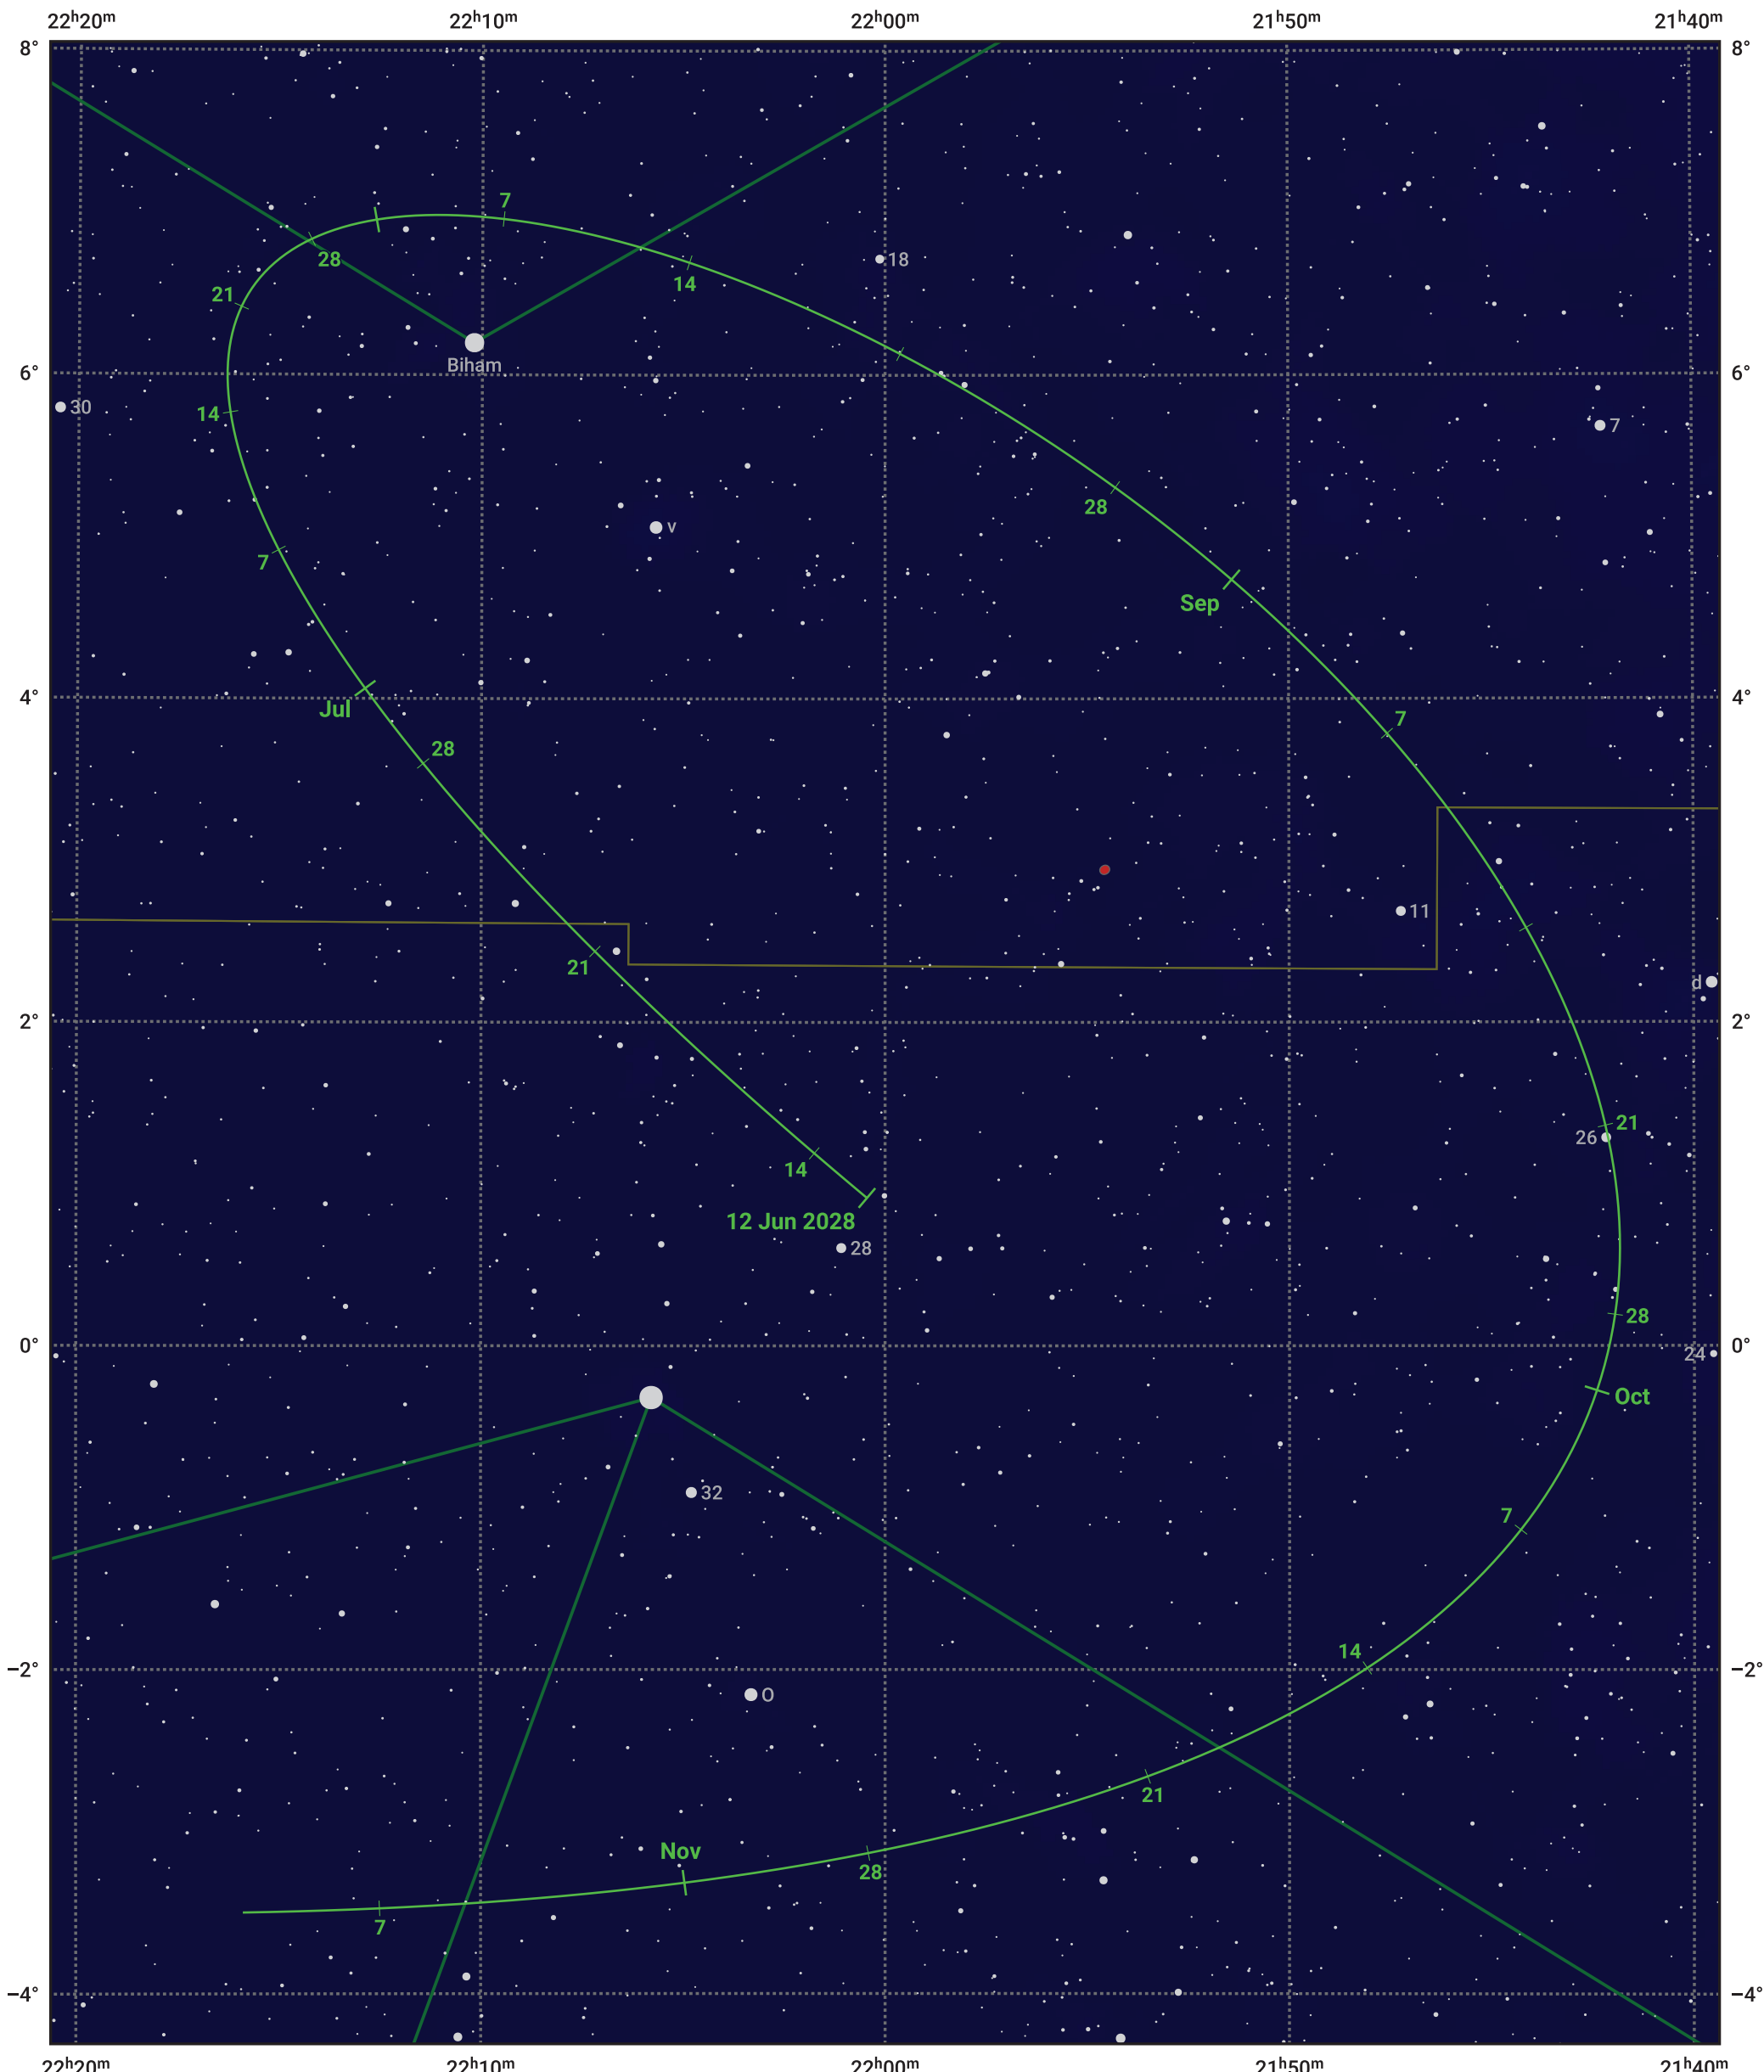

The path of Asteroid 80 Sappho around opposition on 26 Aug 2028

© Dominic Ford 2011–2024. Date markers placed at midnight UTC. Downloaded from <https://in-the-sky.org>

Magnitude scale: 11.0 10.0 9.0 8.0 7.0 6.0 5.0 4.0 3.0 2.0

— Ecliptic Plane

- Galaxy
- Bright nebula
- Open cluster
- Globular cluster

Date	Mag	Phase
2028 Jul 1	11.1	95%
2028 Jul 22	10.5	97%
2028 Aug 1	10.3	98%
2028 Sep 1	9.8	99%
2028 Oct 1	10.4	97%
2028 Nov 1	11.1	93%