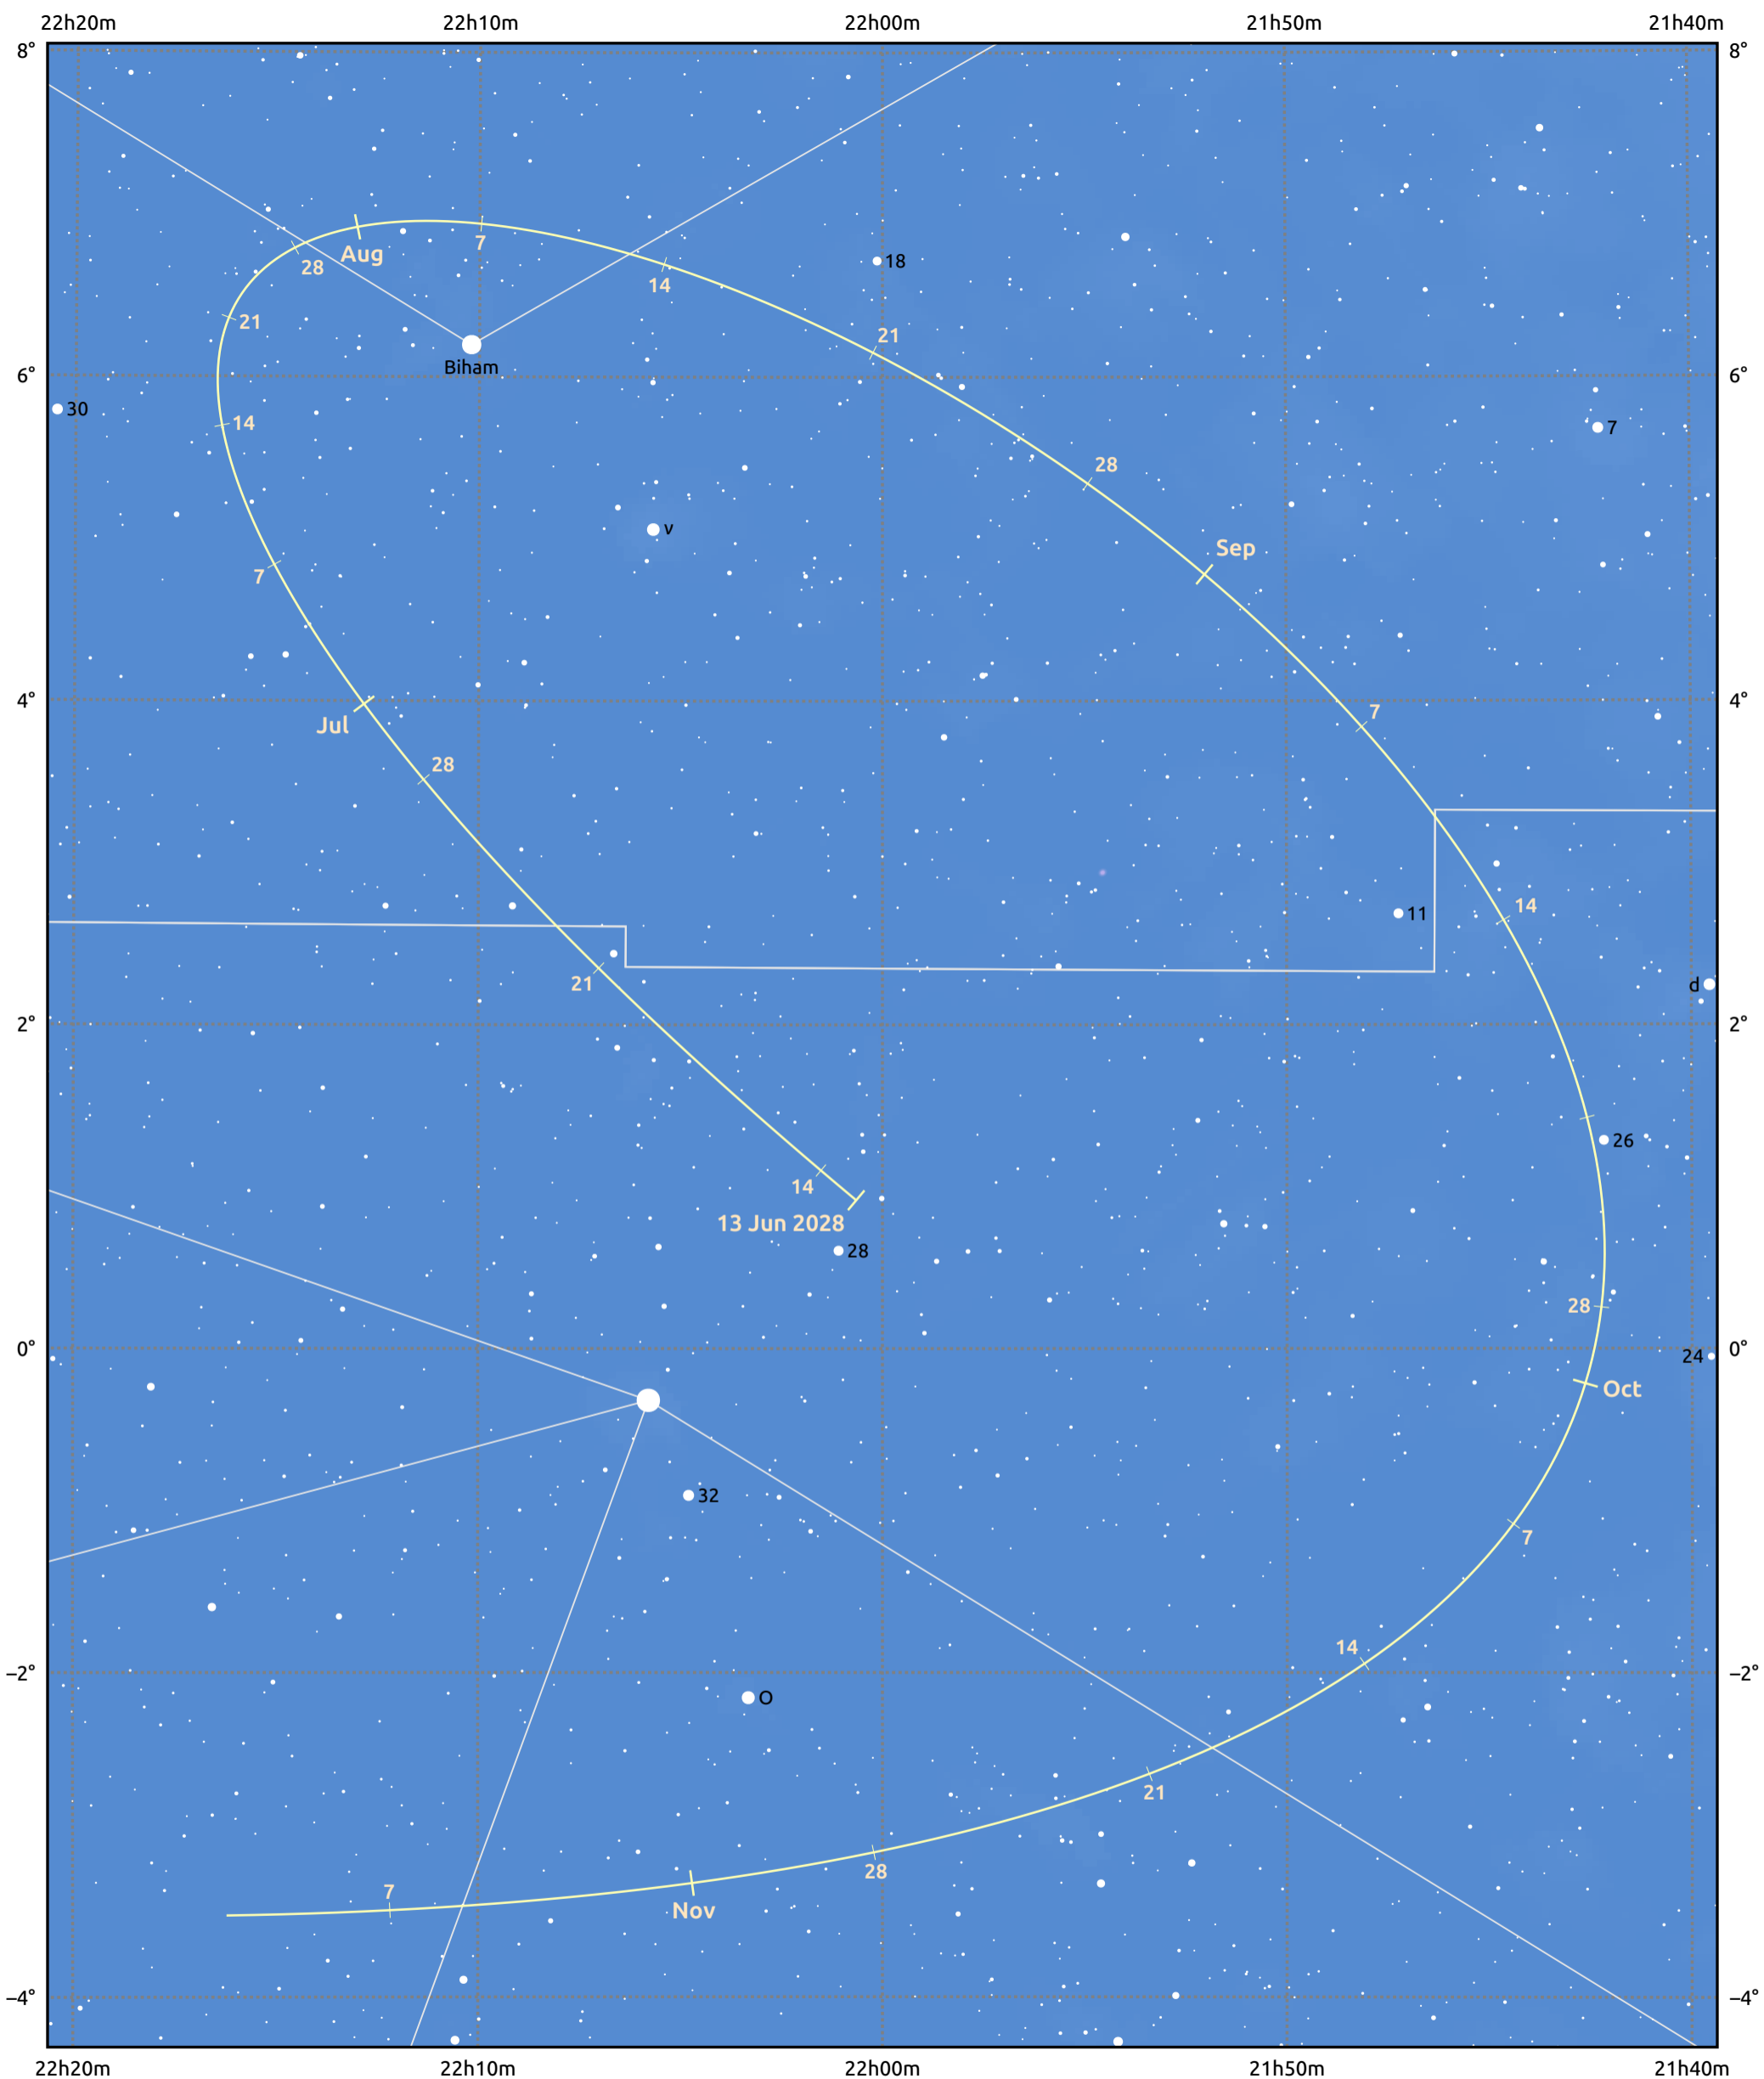

The path of Asteroid 80 Sappho around opposition on 27 Aug 2028

© Dominic Ford 2011–2025. Date markers placed at midnight UTC. Downloaded from <https://in-the-sky.org>

Magnitude scale: 11.0 10.0 9.0 8.0 7.0 6.0 5.0 4.0 3.0 2.0

Ecliptic Plane

Galaxy Bright nebula Open cluster Globular cluster Planetary nebula

Date	Mag	Phase
2028 Jul 1	11.1	95%
2028 Jul 23	10.5	97%
2028 Aug 1	10.3	98%
2028 Sep 1	9.7	99%
2028 Oct 1	10.4	97%
2028 Nov 1	11.1	93%