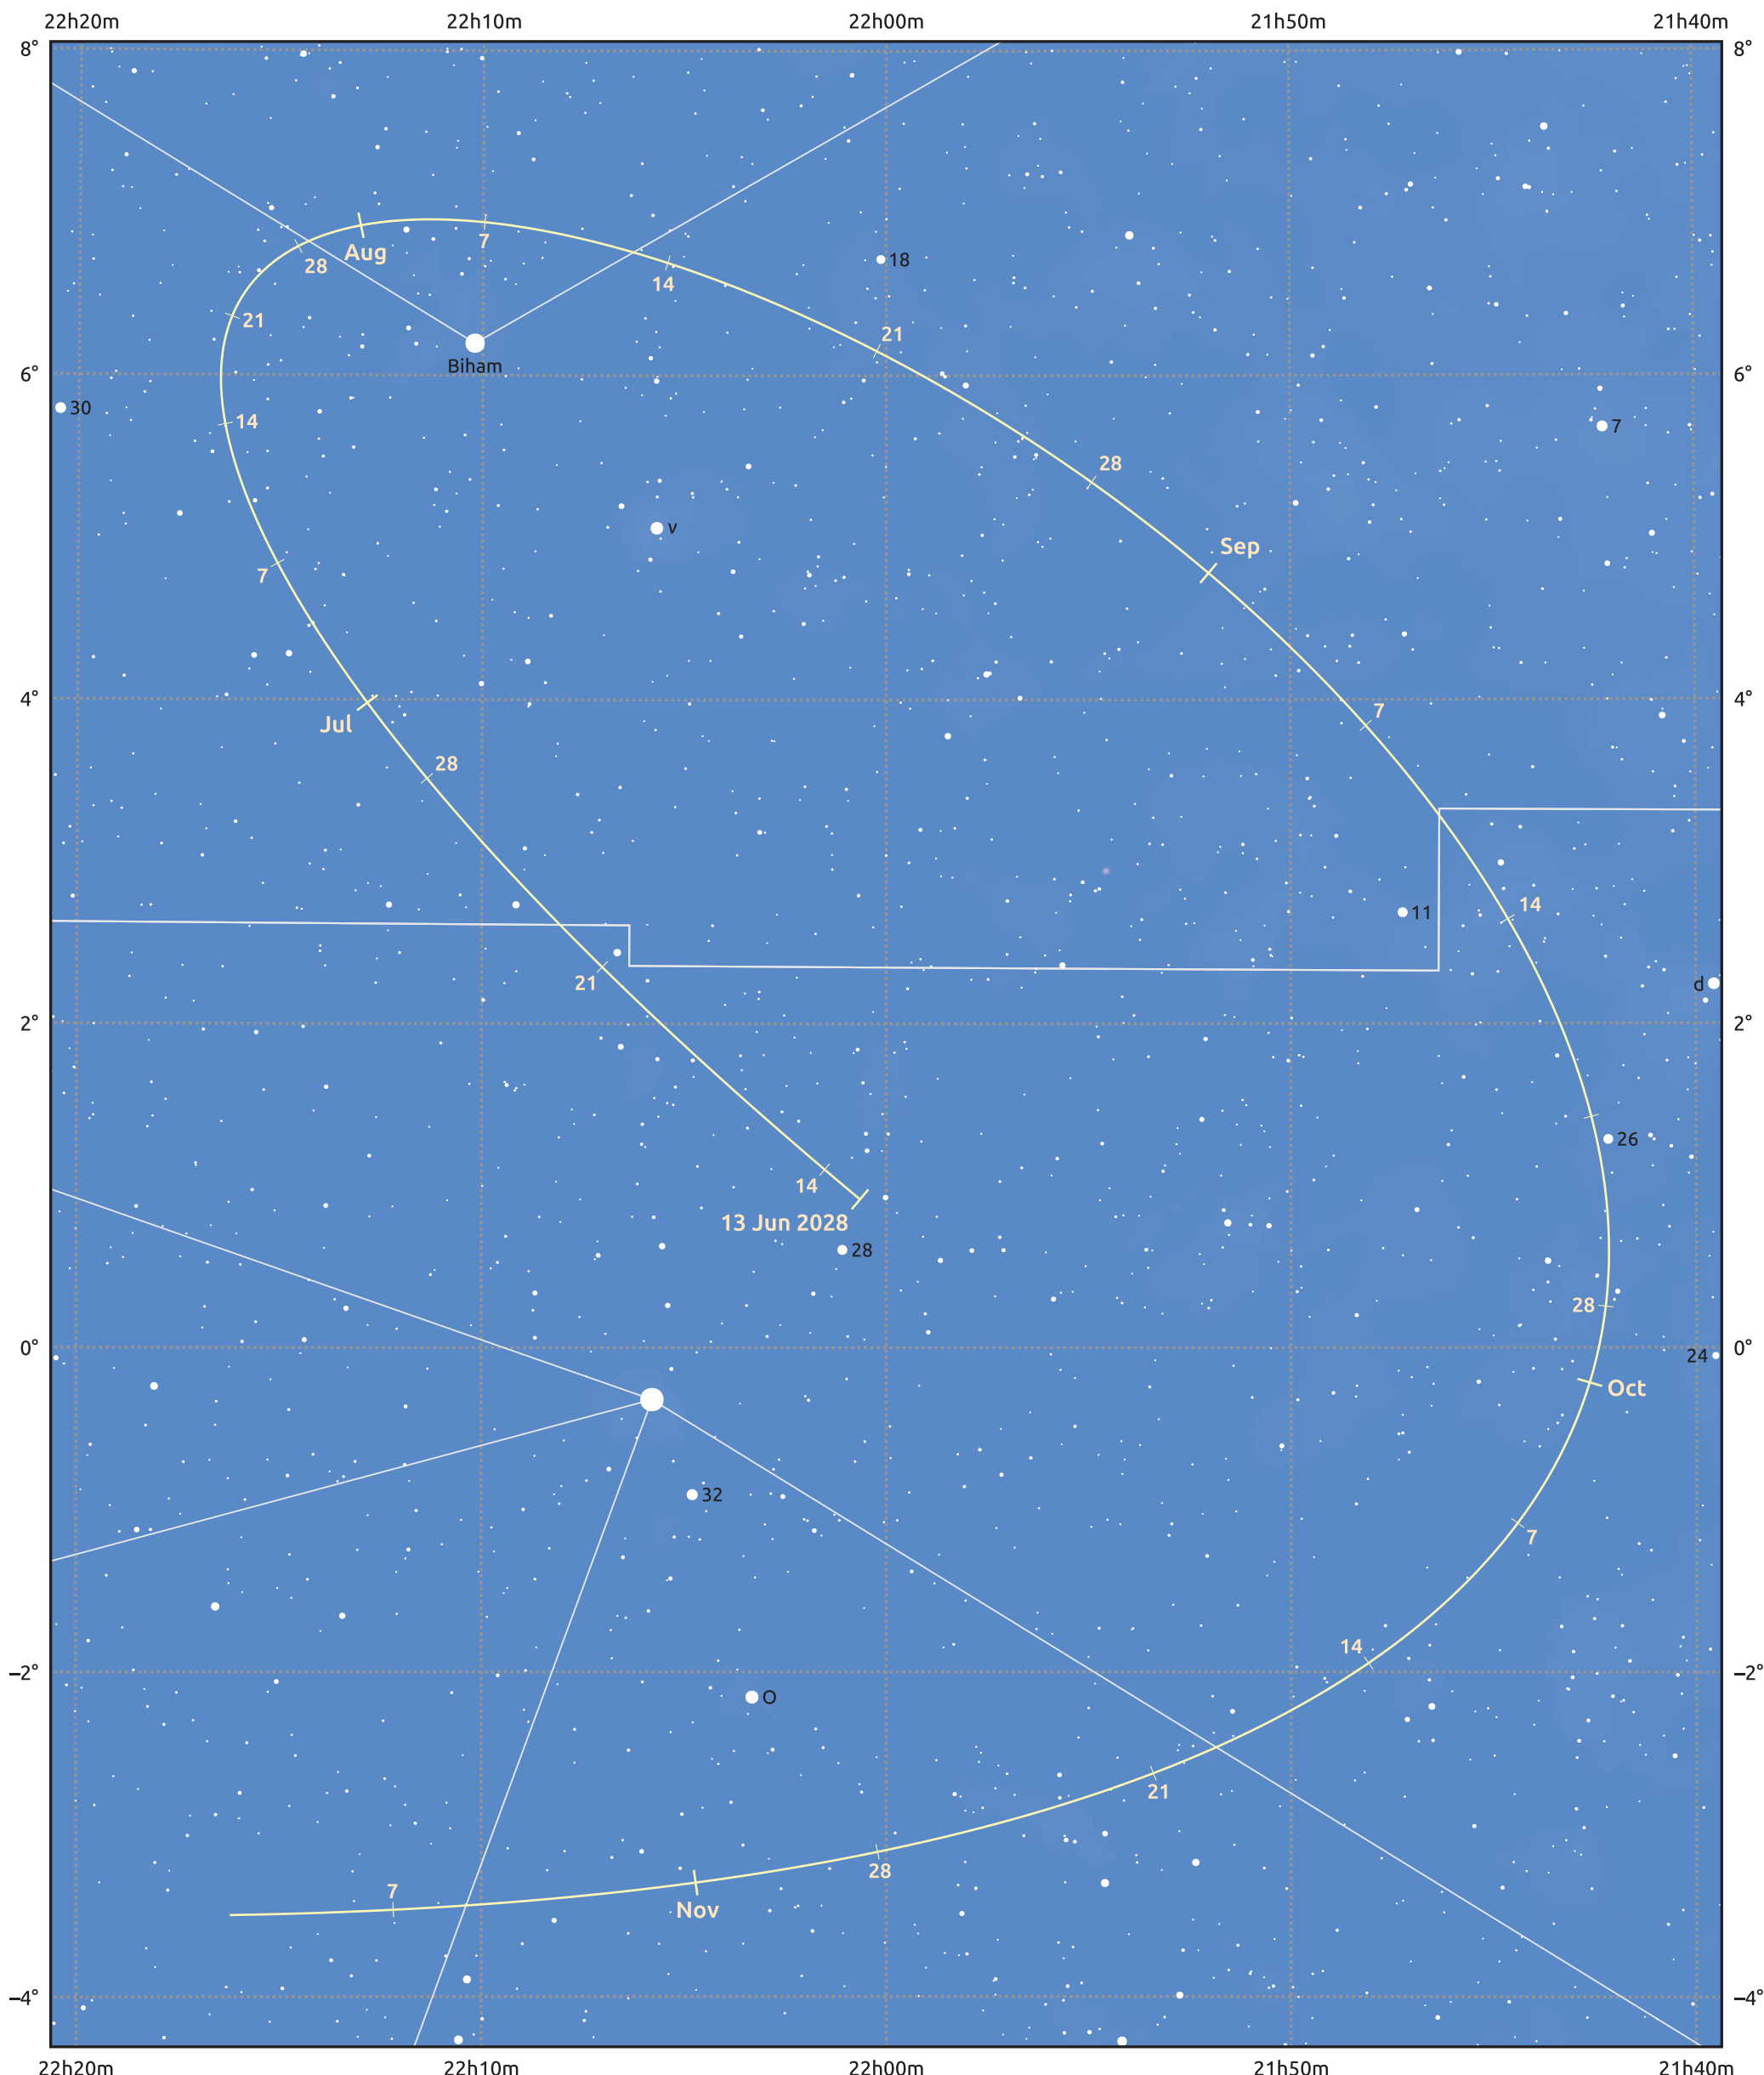

# The path of Asteroid 80 Sappho around opposition on 27 Aug 2028

© Dominic Ford 2011–2025. Date markers placed at midnight UTC. Downloaded from <https://in-the-sky.org>

Magnitude scale: 11.0 10.0 9.0 8.0 7.0 6.0 5.0 4.0 3.0 2.0

— Ecliptic Plane

Galaxy    Bright nebula    Open cluster    Globular cluster    Planetary nebula

Date	Mag	Phase
2028 Jul 1	11.1	95%
2028 Jul 23	10.5	97%
2028 Aug 1	10.3	98%
2028 Sep 1	9.7	99%
2028 Oct 1	10.4	97%
2028 Nov 1	11.1	93%