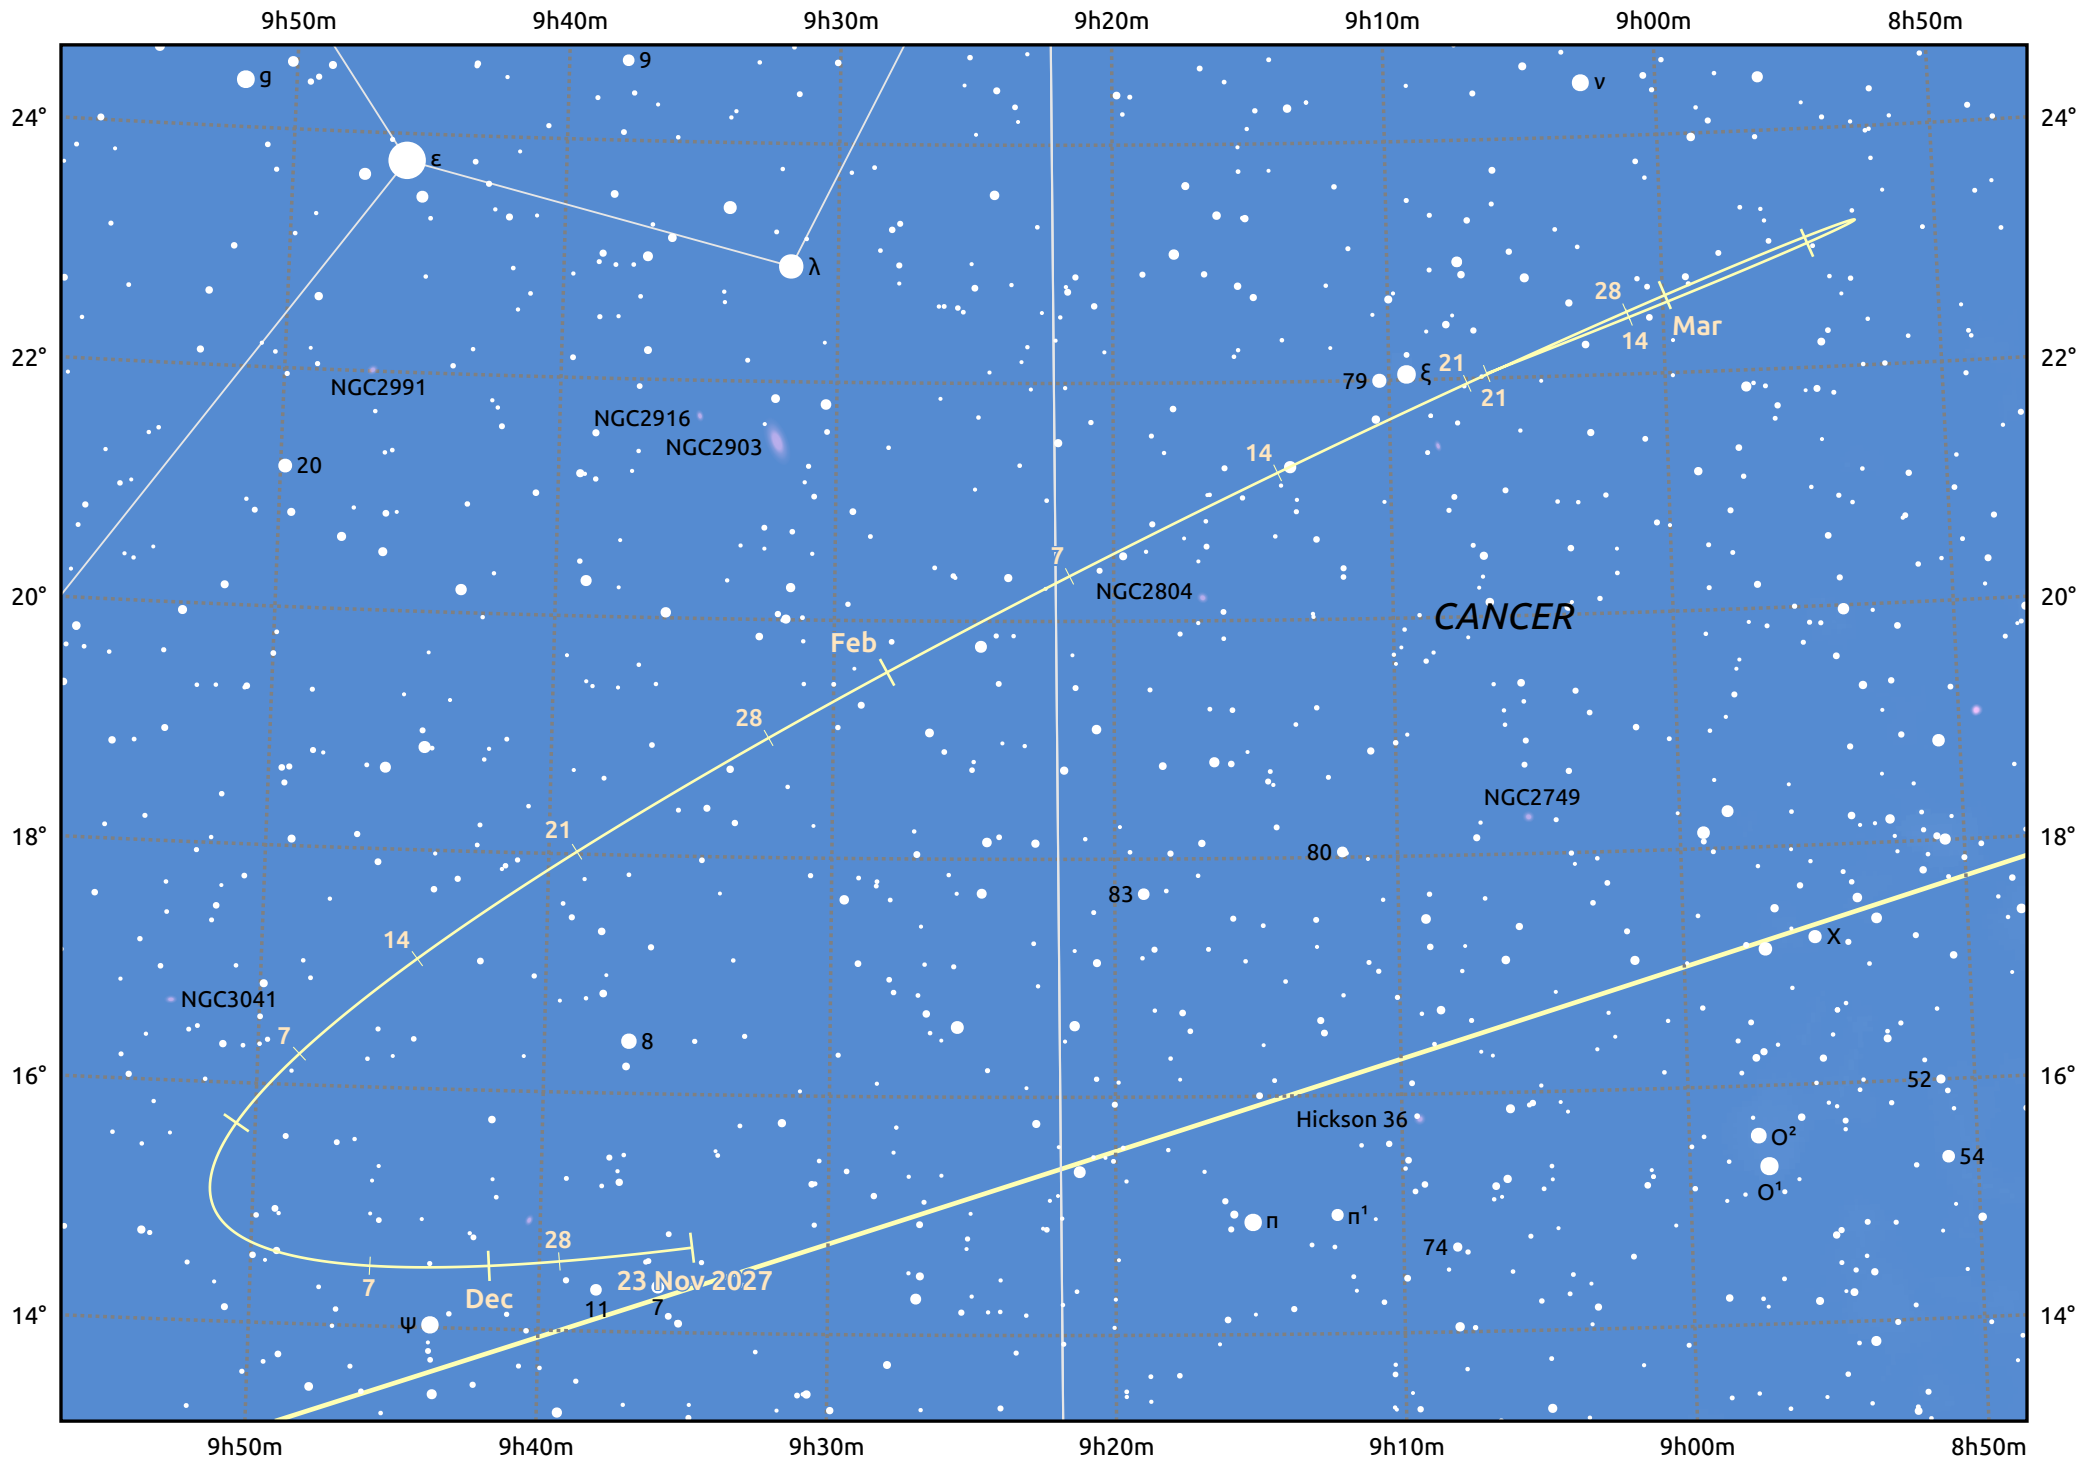

The path of Asteroid 8 Flora around opposition on 6 Feb 2028

© Dominic Ford 2011–2025. Date markers placed at midnight UTC. Downloaded from <https://in-the-sky.org>

Magnitude scale: ● 10.0 ● 9.0 ● 8.0 ● 7.0 ● 6.0 ● 5.0 ● 4.0 ● 3.0 ● 2.0

— Ecliptic Plane

Galaxy Bright nebula Open cluster Globular cluster Planetary nebula

Date	Mag	Phase
2027 Dec 1	10.4	95%
2028 Jan 1	9.9	97%
2028 Jan 14	9.6	99%
2028 Feb 1	9.1	100%
2028 Mar 1	9.8	99%
2028 Mar 30	10.6	96%
2028 Apr 1	10.6	96%