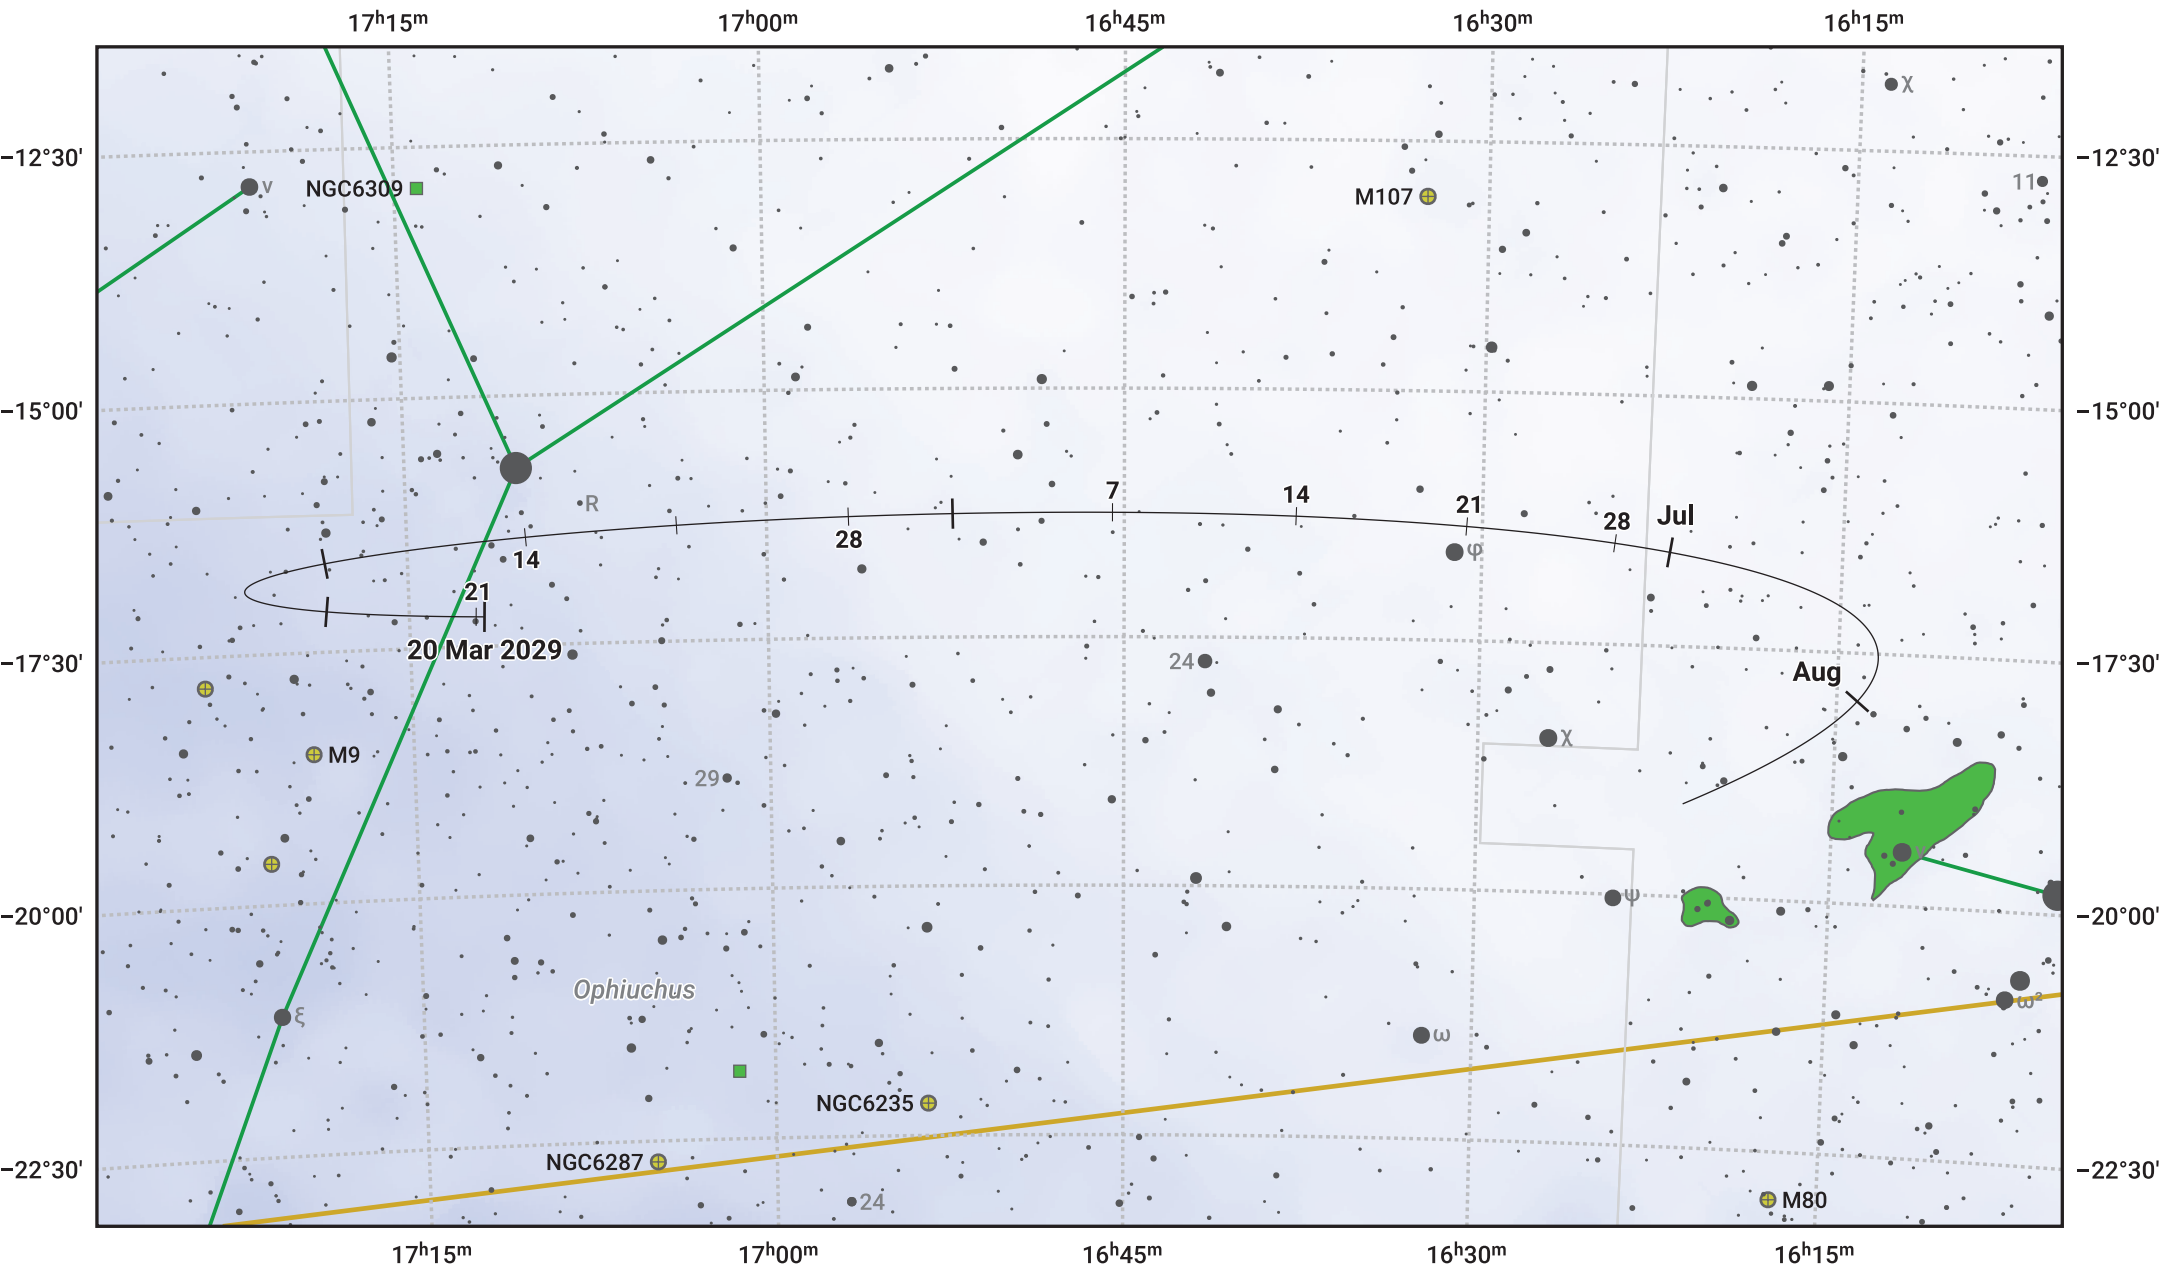

# The path of Asteroid 8 Flora around opposition on 3 Jun 2029

© Dominic Ford 2011–2024. Date markers placed at midnight UTC. Downloaded from <https://in-the-sky.org>

Magnitude scale: 10.0 9.0 8.0 7.0 6.0 5.0 4.0 3.0 2.0

— Ecliptic Plane

Galaxy    Bright nebula    Open cluster    Globular cluster

Date	Mag	Phase
2029 Apr 1	11.1	96%
2029 May 1	10.5	98%
2029 May 7	10.3	99%
2029 Jun 1	9.7	100%
2029 Jul 1	10.2	99%
2029 Aug 1	10.8	96%