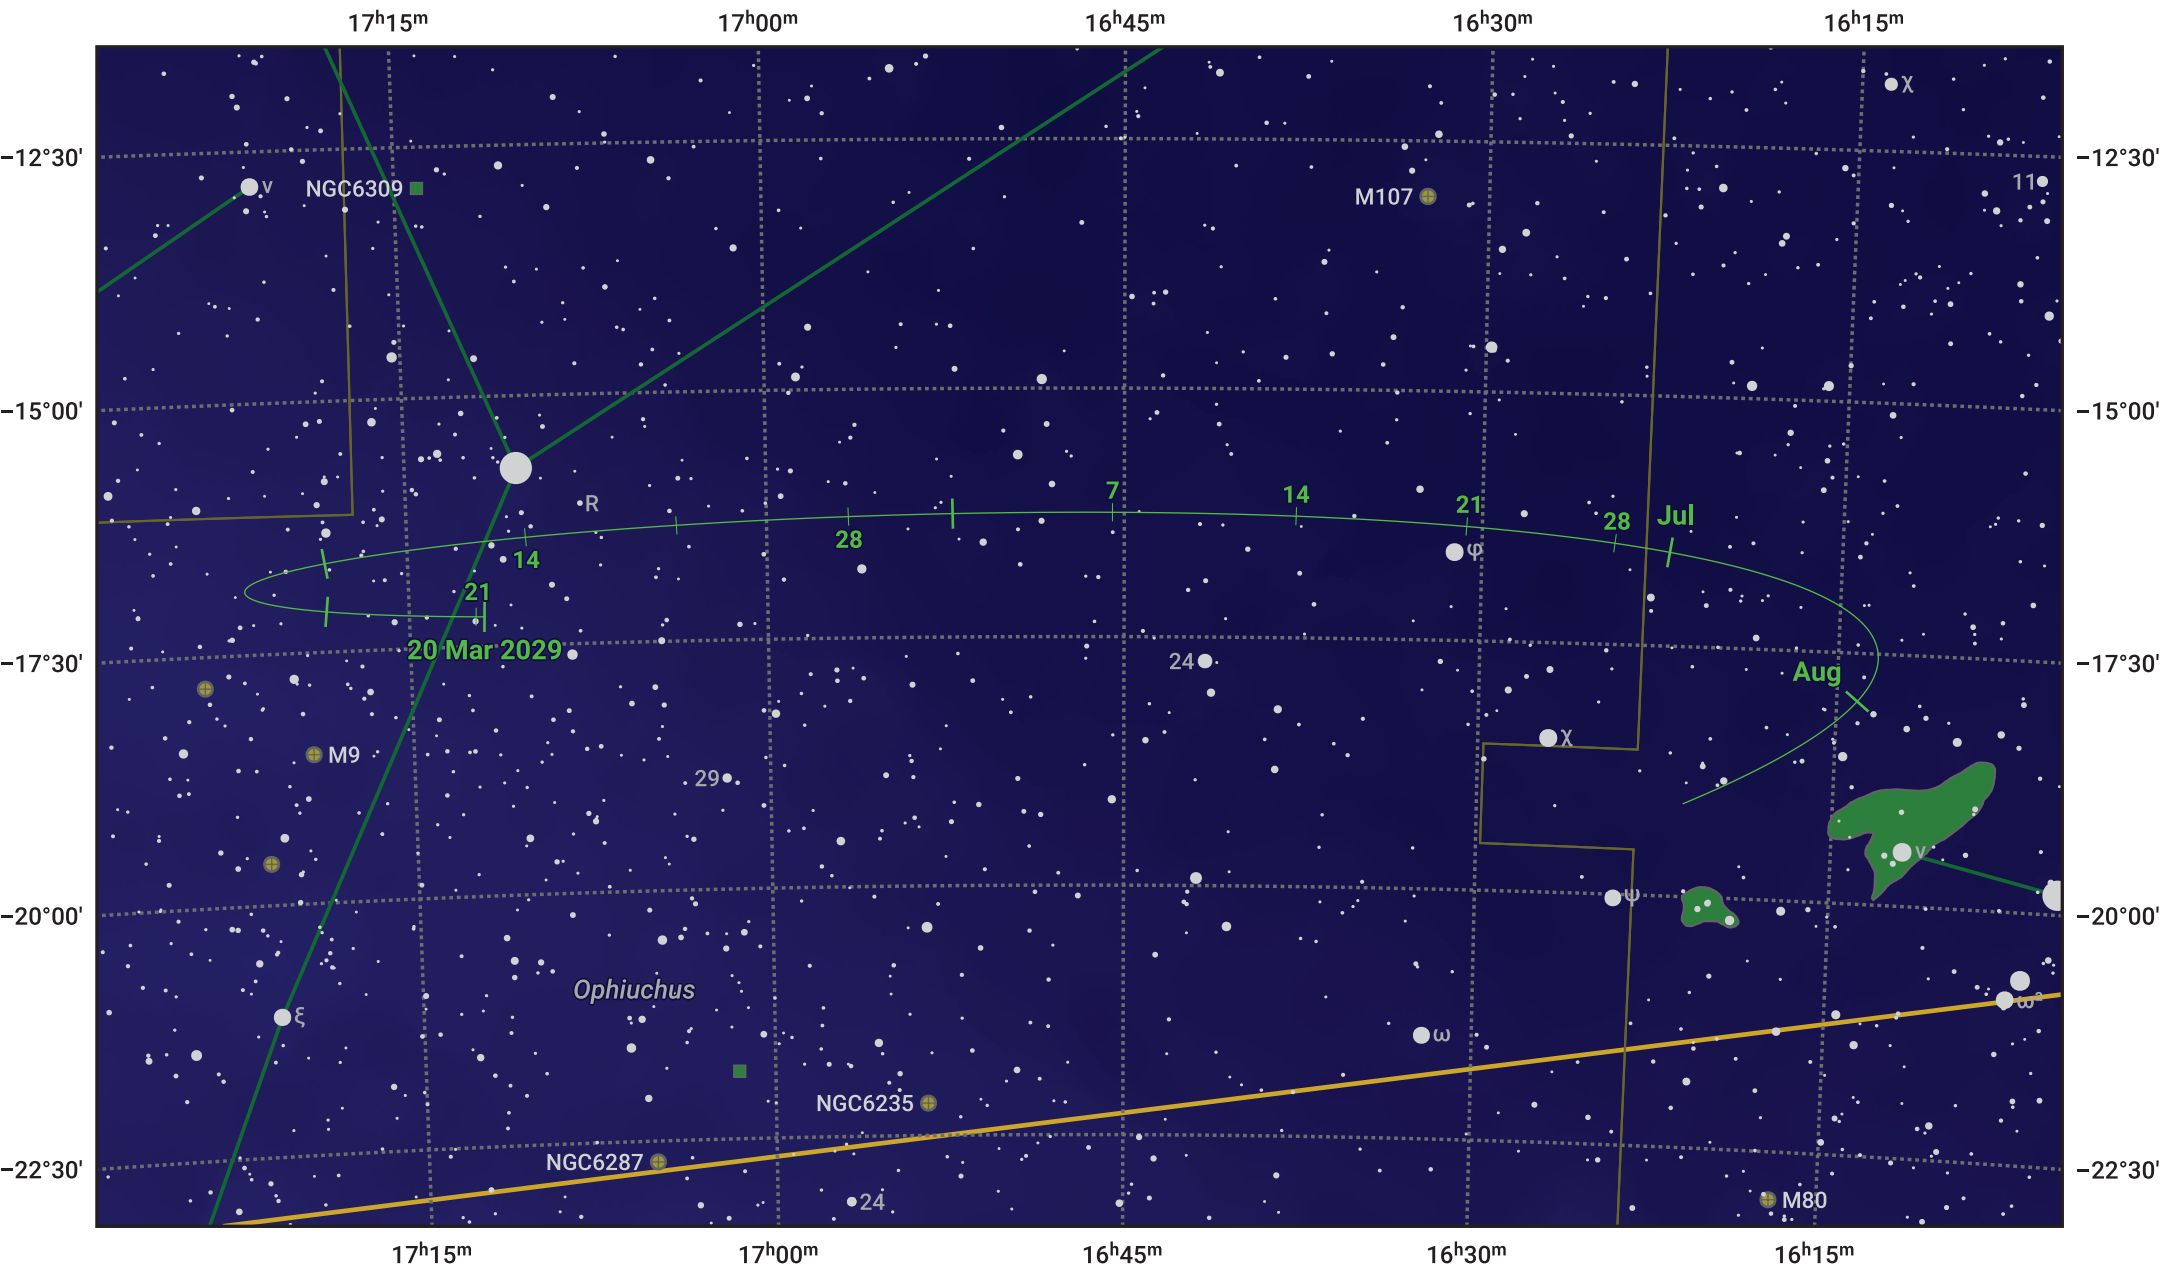

# The path of Asteroid 8 Flora around opposition on 3 Jun 2029

© Dominic Ford 2011–2024. Date markers placed at midnight UTC. Downloaded from <https://in-the-sky.org>

Magnitude scale: 10.0 9.0 8.0 7.0 6.0 5.0 4.0 3.0 2.0

— Ecliptic Plane

Galaxy    Bright nebula    Open cluster    Globular cluster

Date	Mag	Phase
2029 Apr 1	11.1	96%
2029 May 1	10.5	98%
2029 May 7	10.3	99%
2029 Jun 1	9.7	100%
2029 Jul 1	10.2	99%
2029 Aug 1	10.8	96%