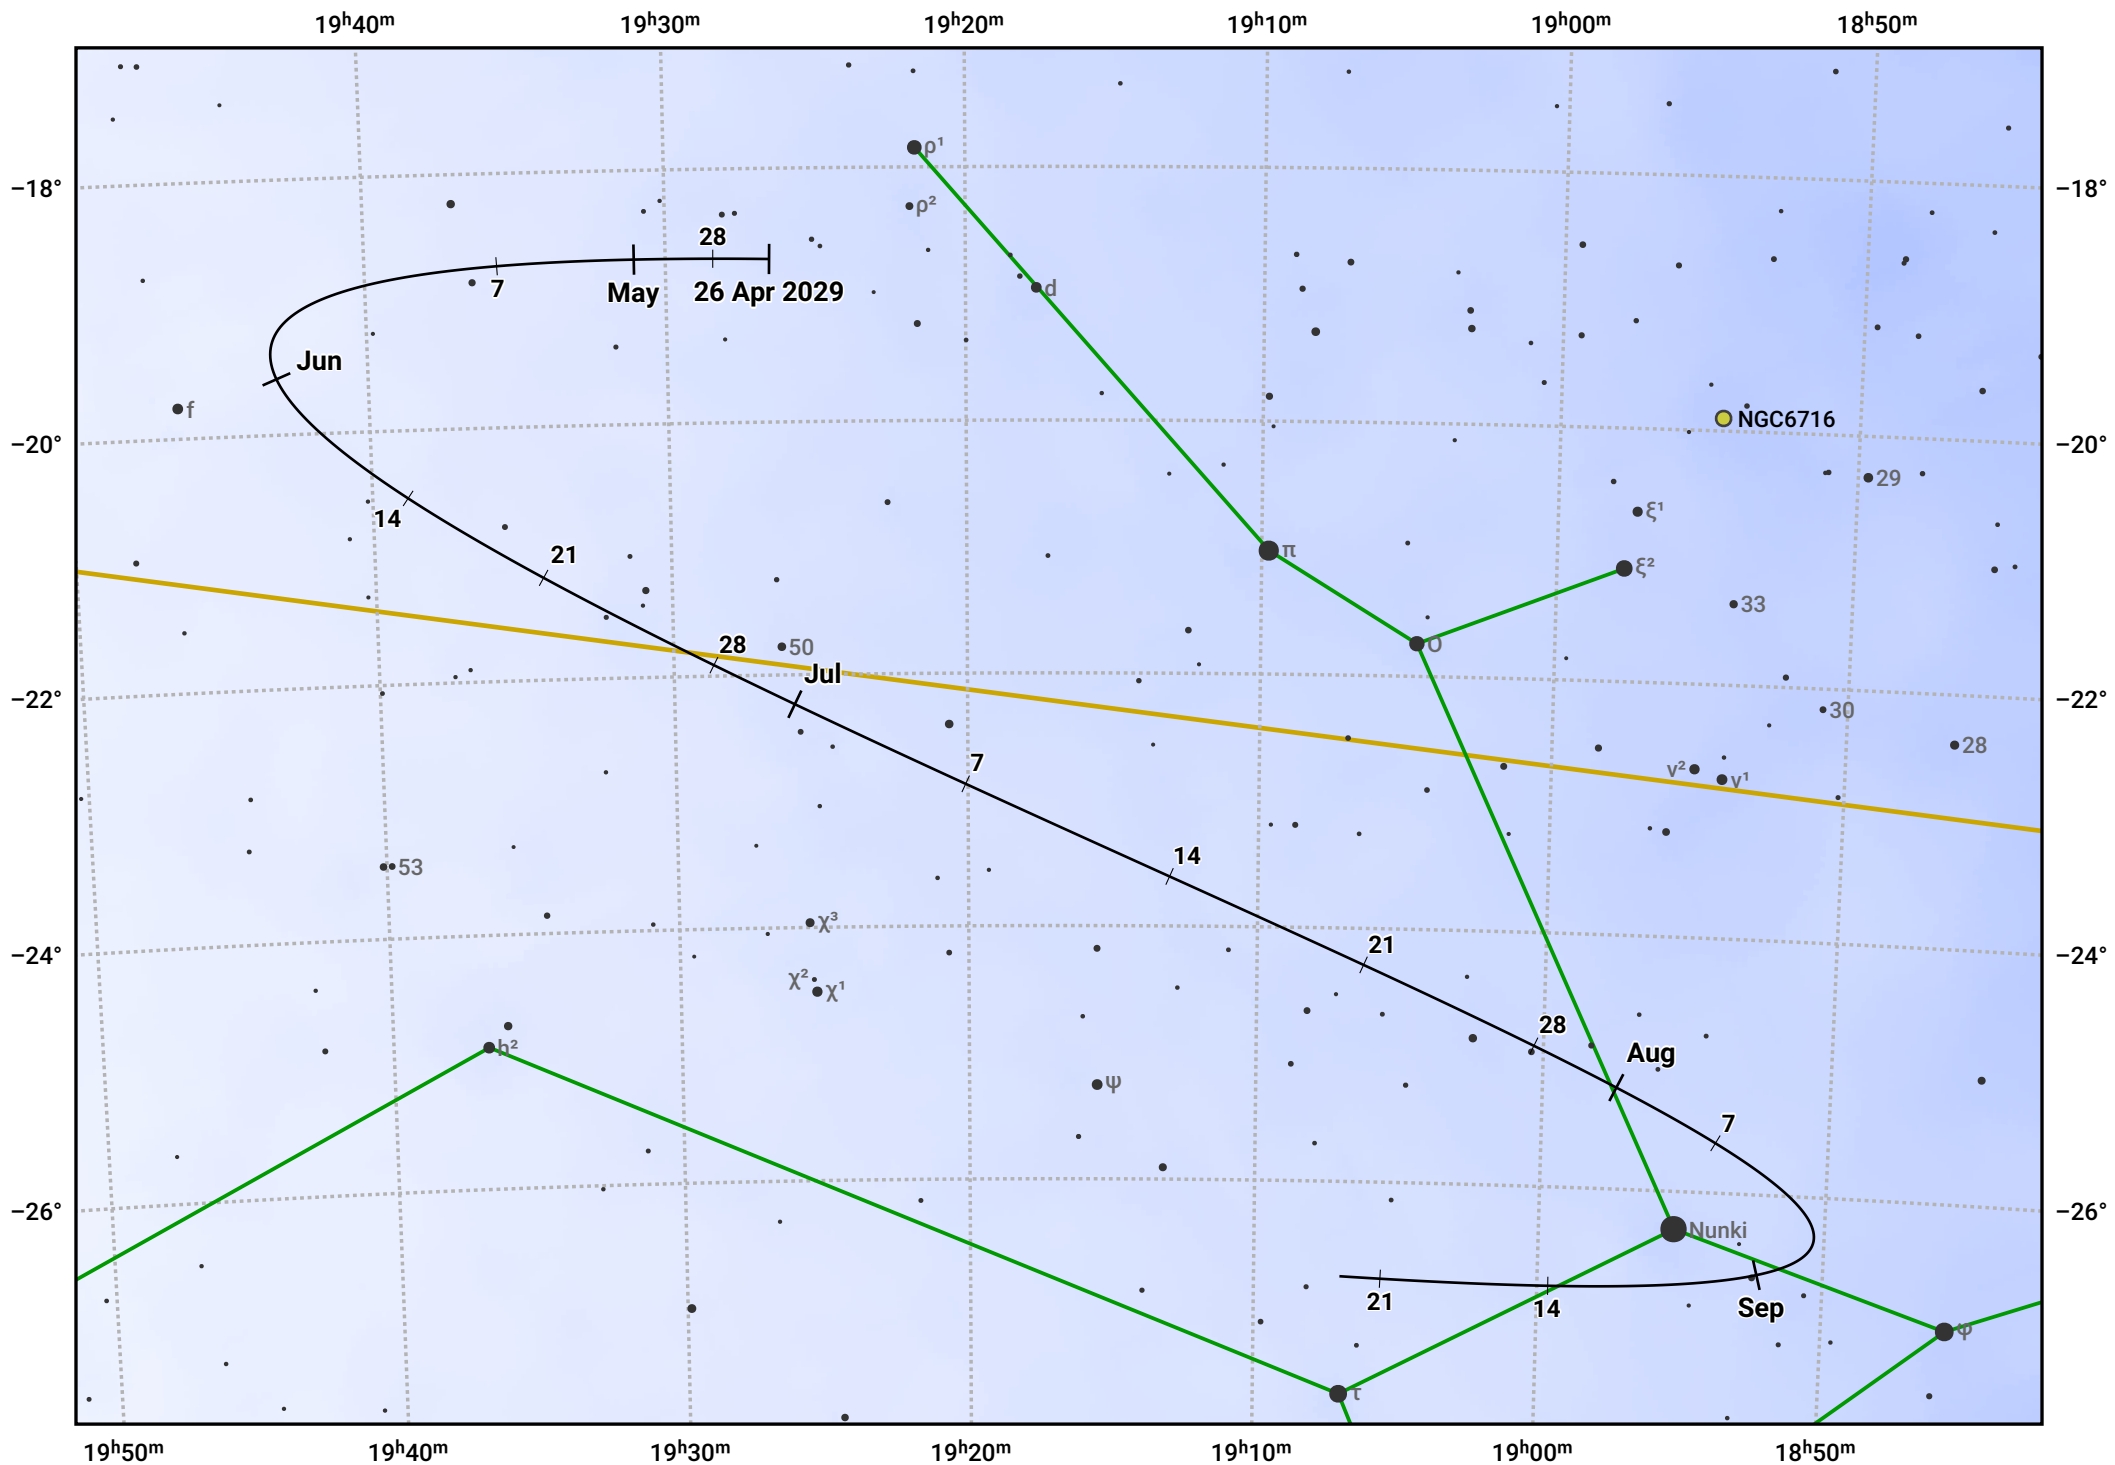

The path of Asteroid 4 Vesta around opposition on 10 Jul 2029

© Dominic Ford 2011–2024. Date markers placed at midnight UTC. Downloaded from <https://in-the-sky.org>

Magnitude scale: · 8.0 · 7.0 · 6.0 · 5.0 · 4.0 · 3.0 · 2.0

— Ecliptic Plane

Galaxy Bright nebula Open cluster Globular cluster

Date	Mag	Phase
2029 May 1	7.1	95%
2029 Jun 1	6.4	97%
2029 Jun 12	6.2	98%
2029 Jul 1	5.7	100%
2029 Aug 1	6.1	99%
2029 Sep 1	6.9	96%
2029 Sep 15	7.2	95%