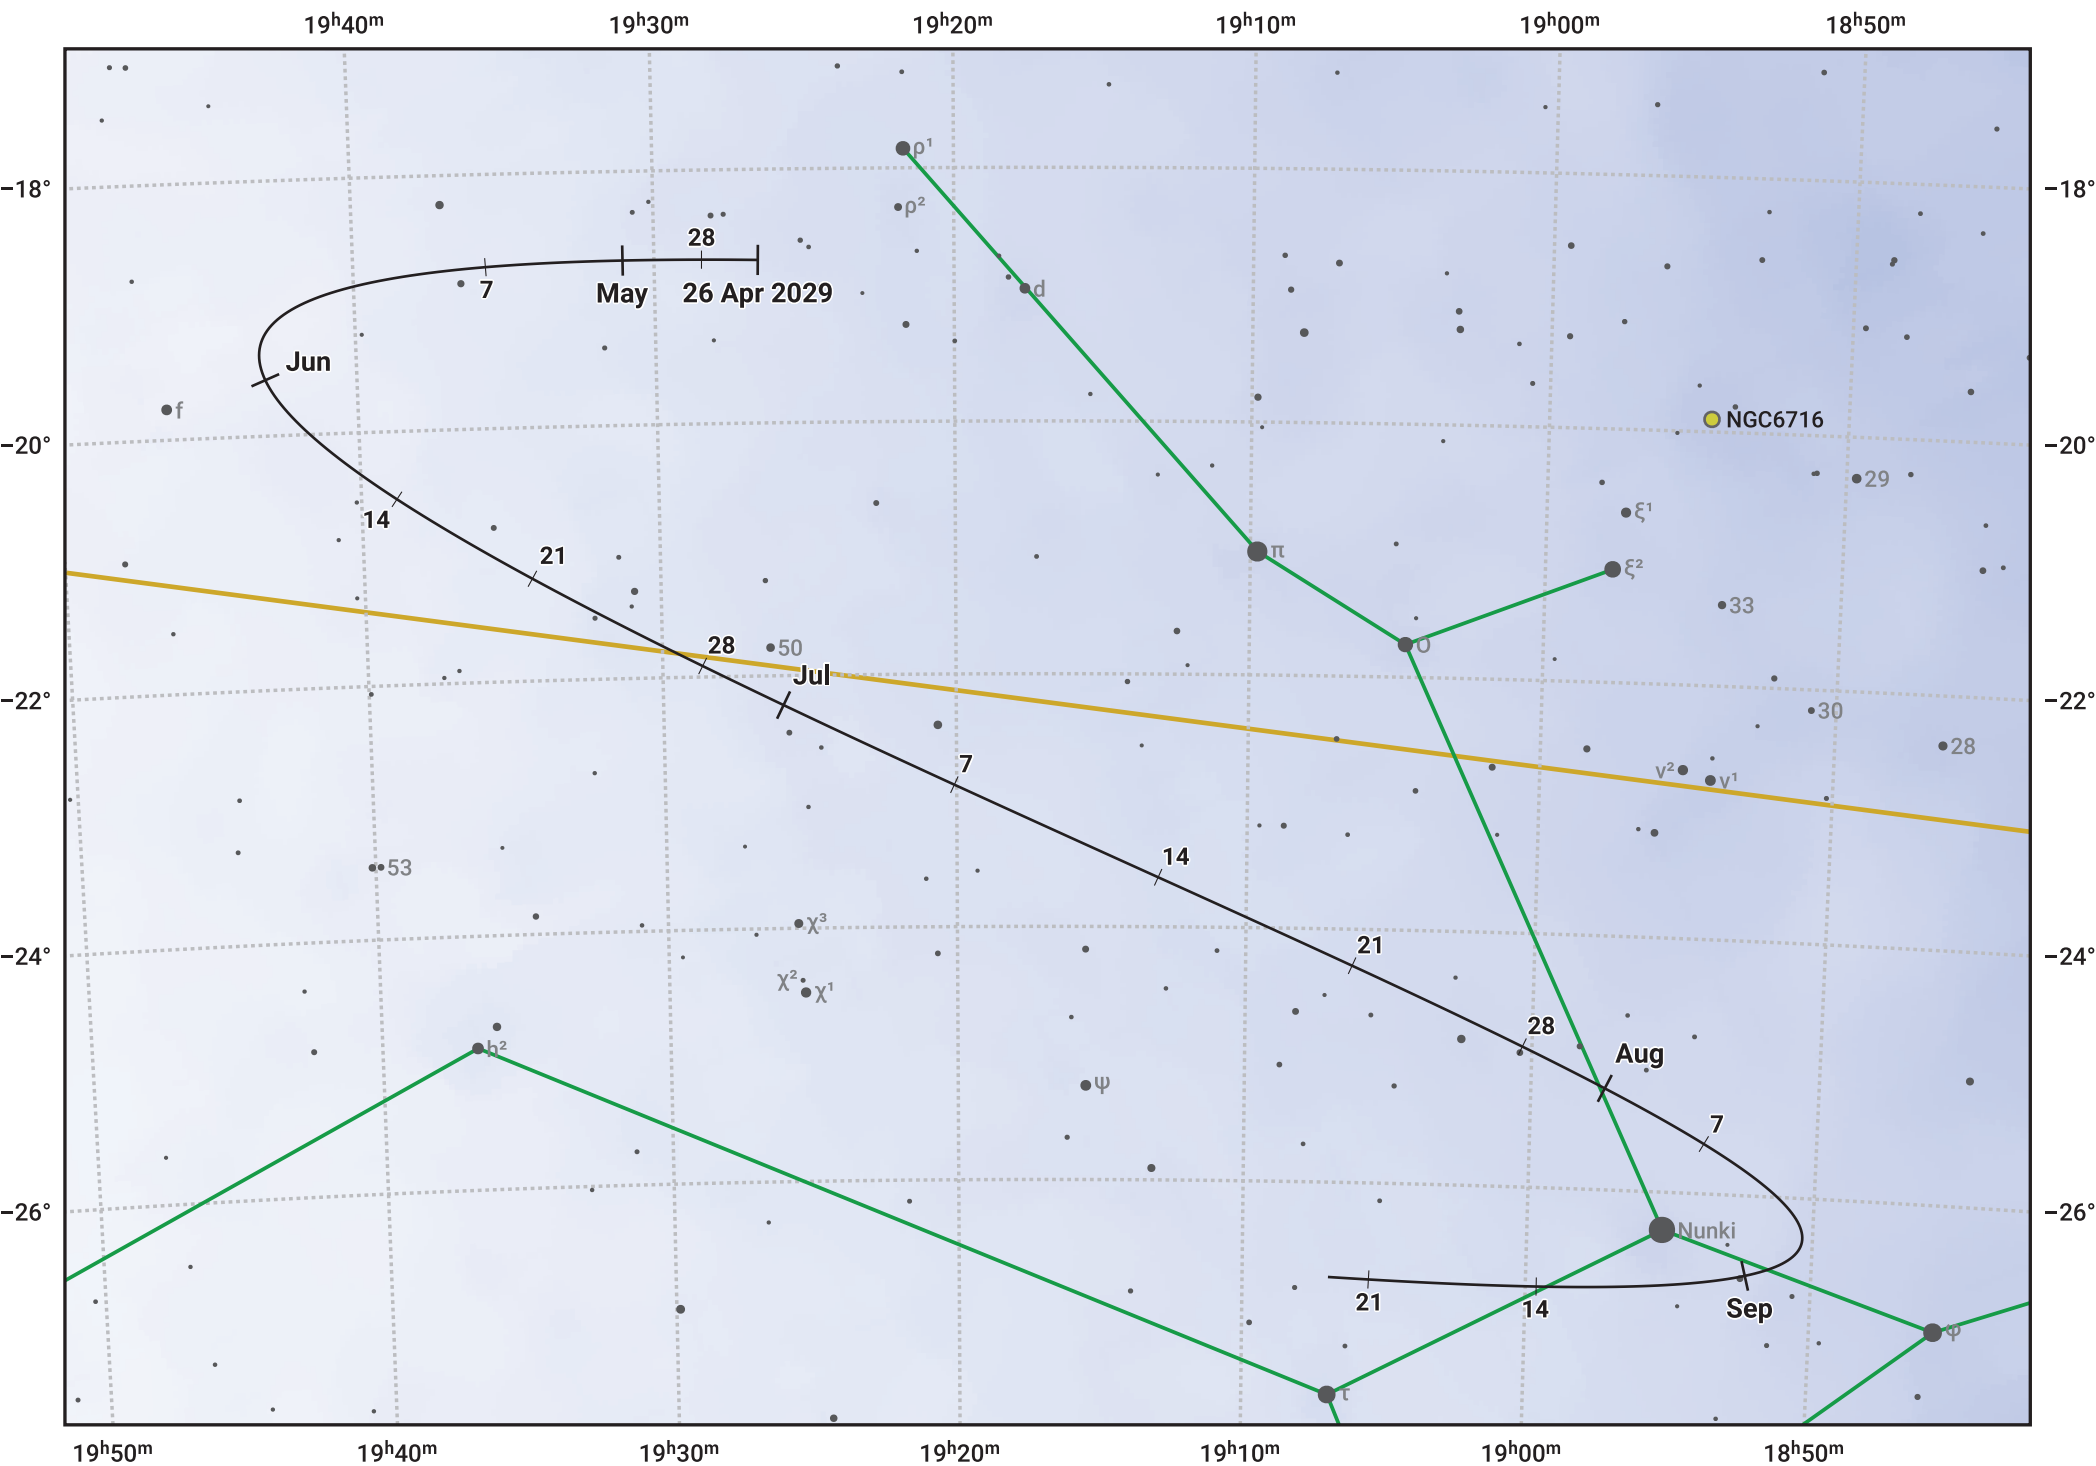

# The path of Asteroid 4 Vesta around opposition on 10 Jul 2029

© Dominic Ford 2011–2024. Date markers placed at midnight UTC. Downloaded from <https://in-the-sky.org>

Magnitude scale:  8.0  7.0  6.0  5.0  4.0  3.0  2.0

Ecliptic Plane

Galaxy   
  Bright nebula   
  Open cluster   
  Globular cluster

Date	Mag	Phase
2029 May 1	7.1	95%
2029 Jun 1	6.4	97%
2029 Jun 12	6.2	98%
2029 Jul 1	5.7	100%
2029 Aug 1	6.1	99%
2029 Sep 1	6.9	96%
2029 Sep 15	7.2	95%