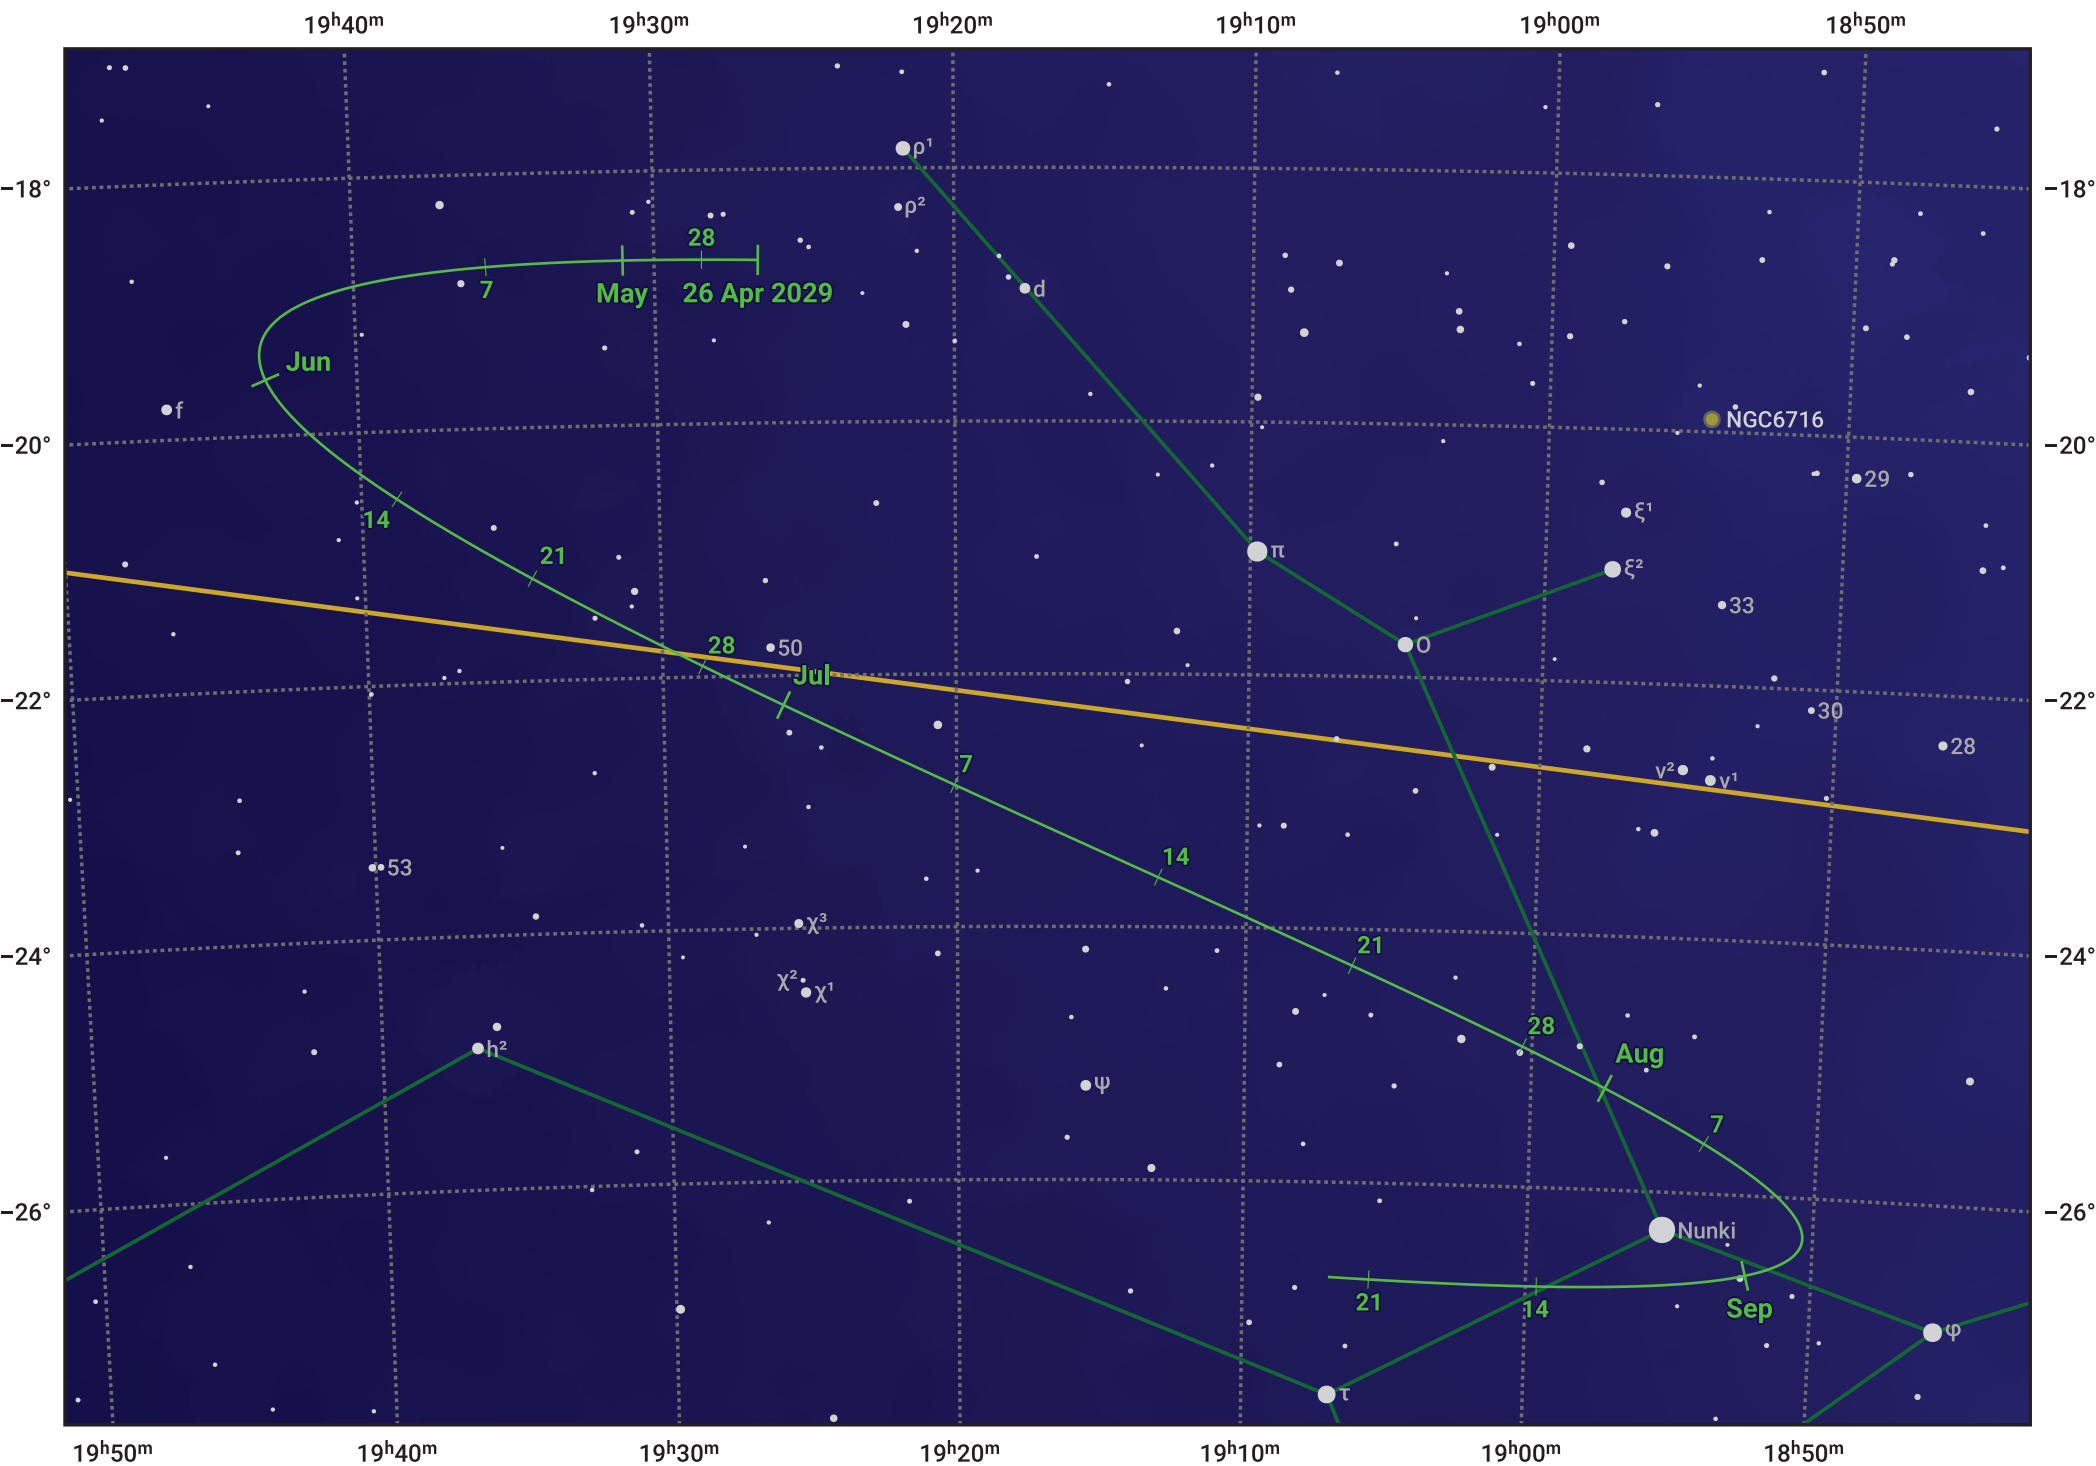

The path of Asteroid 4 Vesta around opposition on 10 Jul 2029

© Dominic Ford 2011–2024. Date markers placed at midnight UTC. Downloaded from <https://in-the-sky.org>

Magnitude scale: • 8.0 • 7.0 • 6.0 • 5.0 • 4.0 • 3.0 • 2.0

— Ecliptic Plane

● Galaxy ■ Bright nebula ● Open cluster ● Globular cluster

Date	Mag	Phase
2029 May 1	7.1	95%
2029 Jun 1	6.4	97%
2029 Jun 12	6.2	98%
2029 Jul 1	5.7	100%
2029 Aug 1	6.1	99%
2029 Sep 1	6.9	96%
2029 Sep 15	7.2	95%