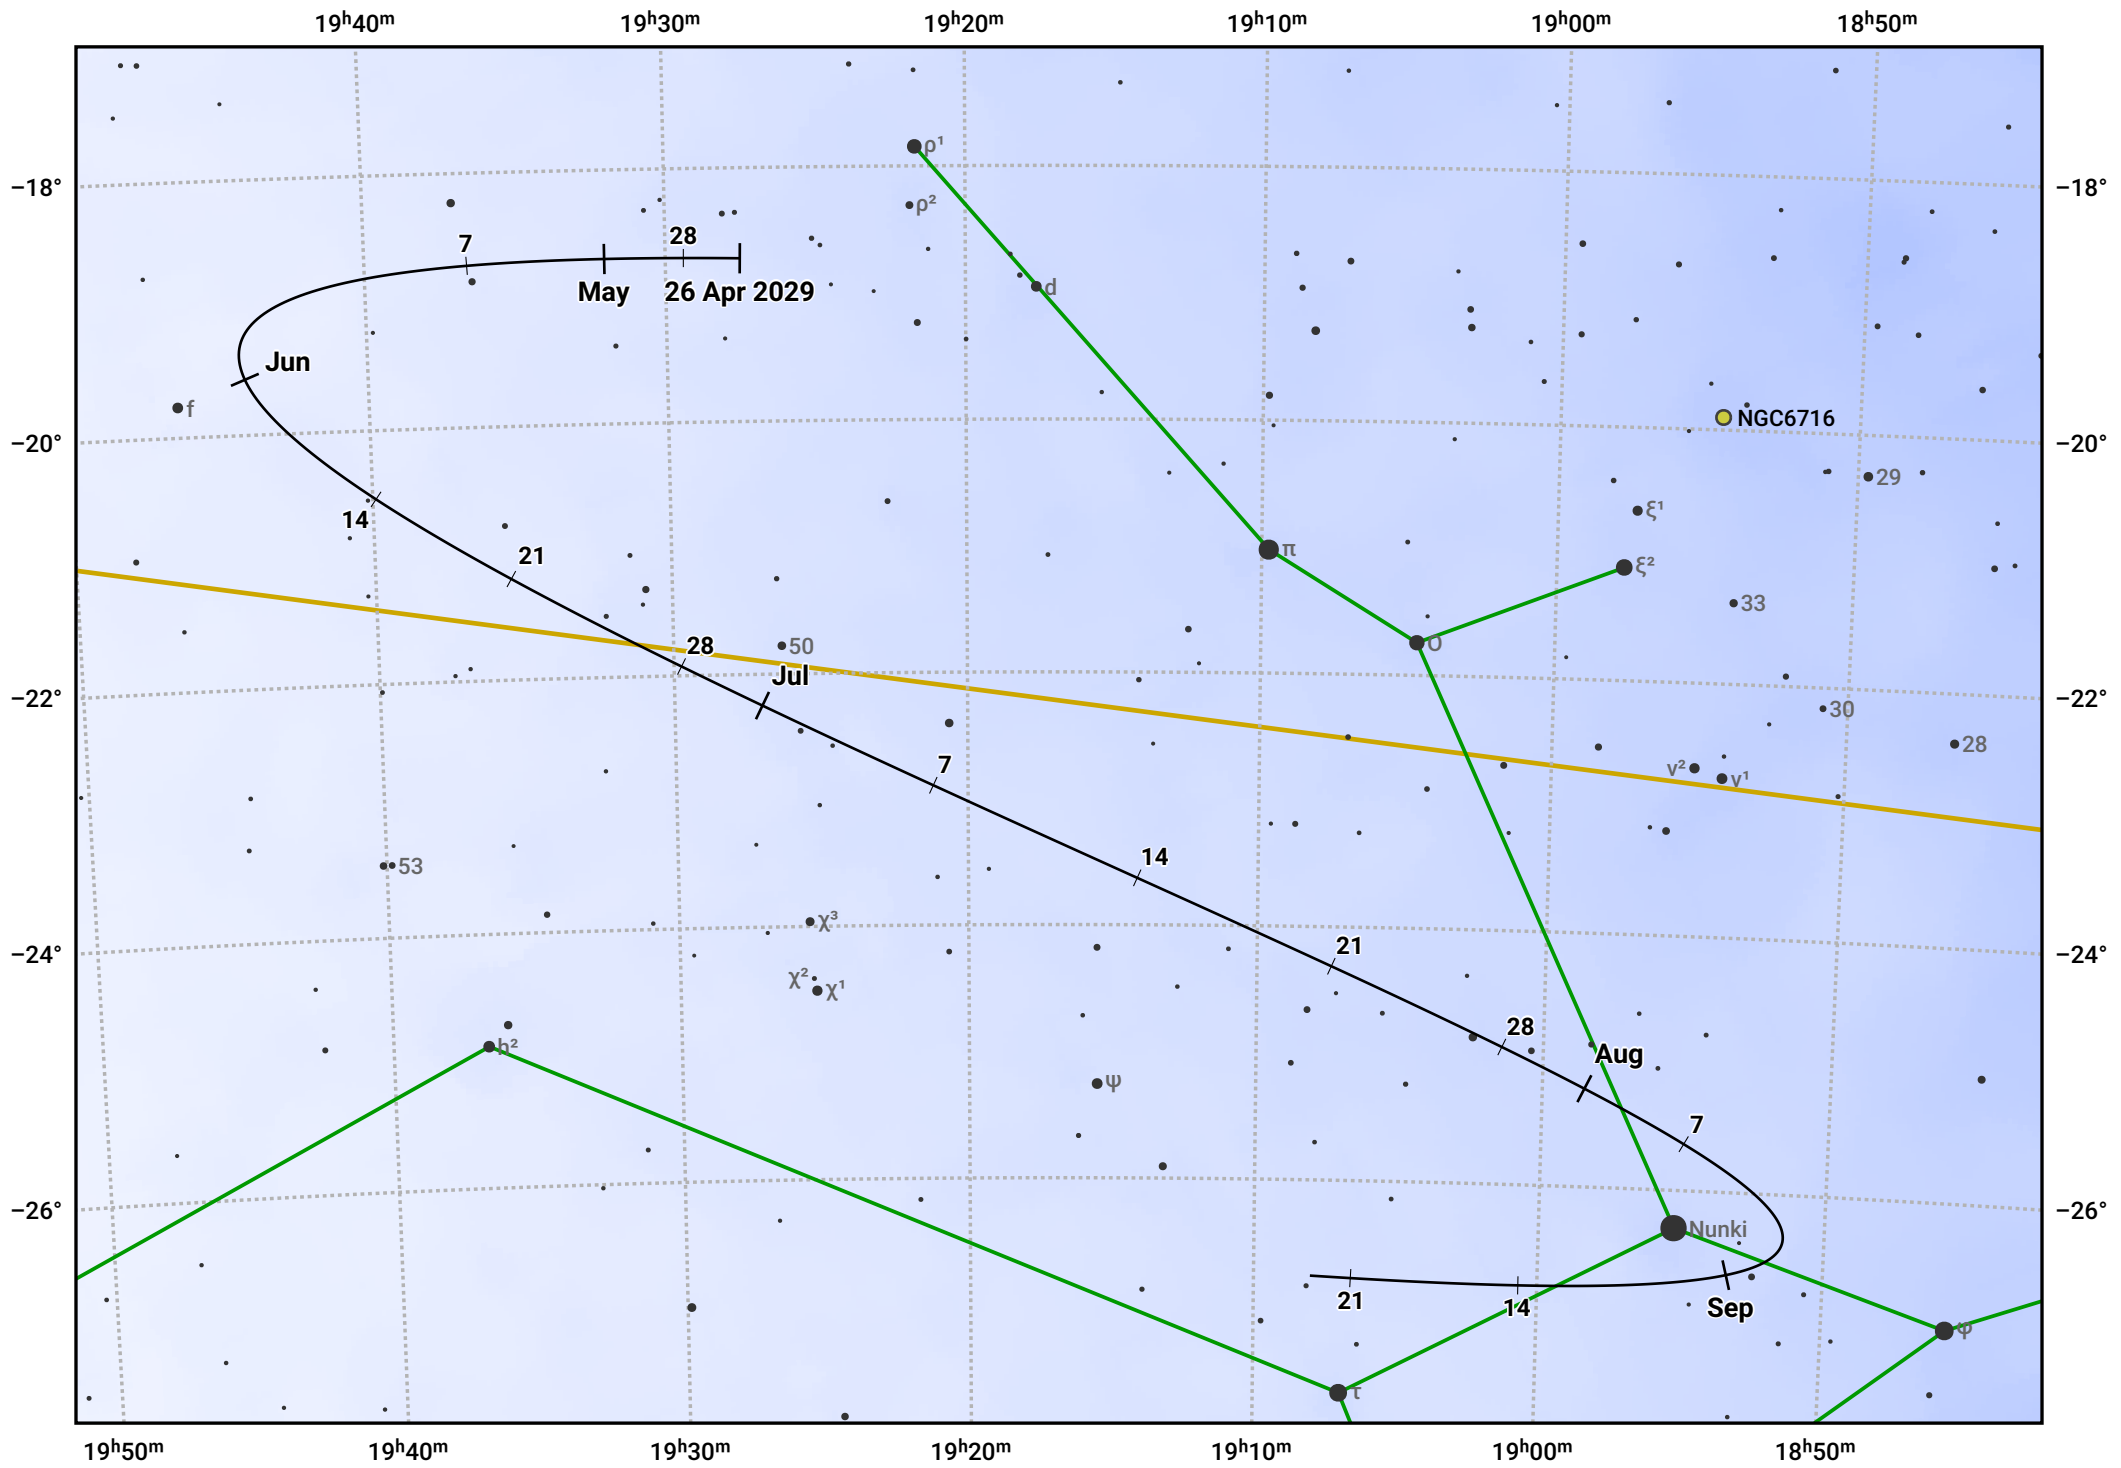

The path of Asteroid 4 Vesta around opposition on 10 Jul 2029

© Dominic Ford 2011–2024. Date markers placed at midnight UTC. Downloaded from <https://in-the-sky.org>

Magnitude scale: · 8.0 · 7.0 · 6.0 · 5.0 · 4.0 ● 3.0 ● 2.0

— Ecliptic Plane

Galaxy Bright nebula Open cluster Globular cluster

Date	Mag	Phase
2029 May 1	7.1	95%
2029 Jun 1	6.5	97%
2029 Jun 12	6.2	98%
2029 Jul 1	5.7	100%
2029 Aug 1	6.1	99%
2029 Sep 1	6.9	96%
2029 Sep 15	7.2	95%