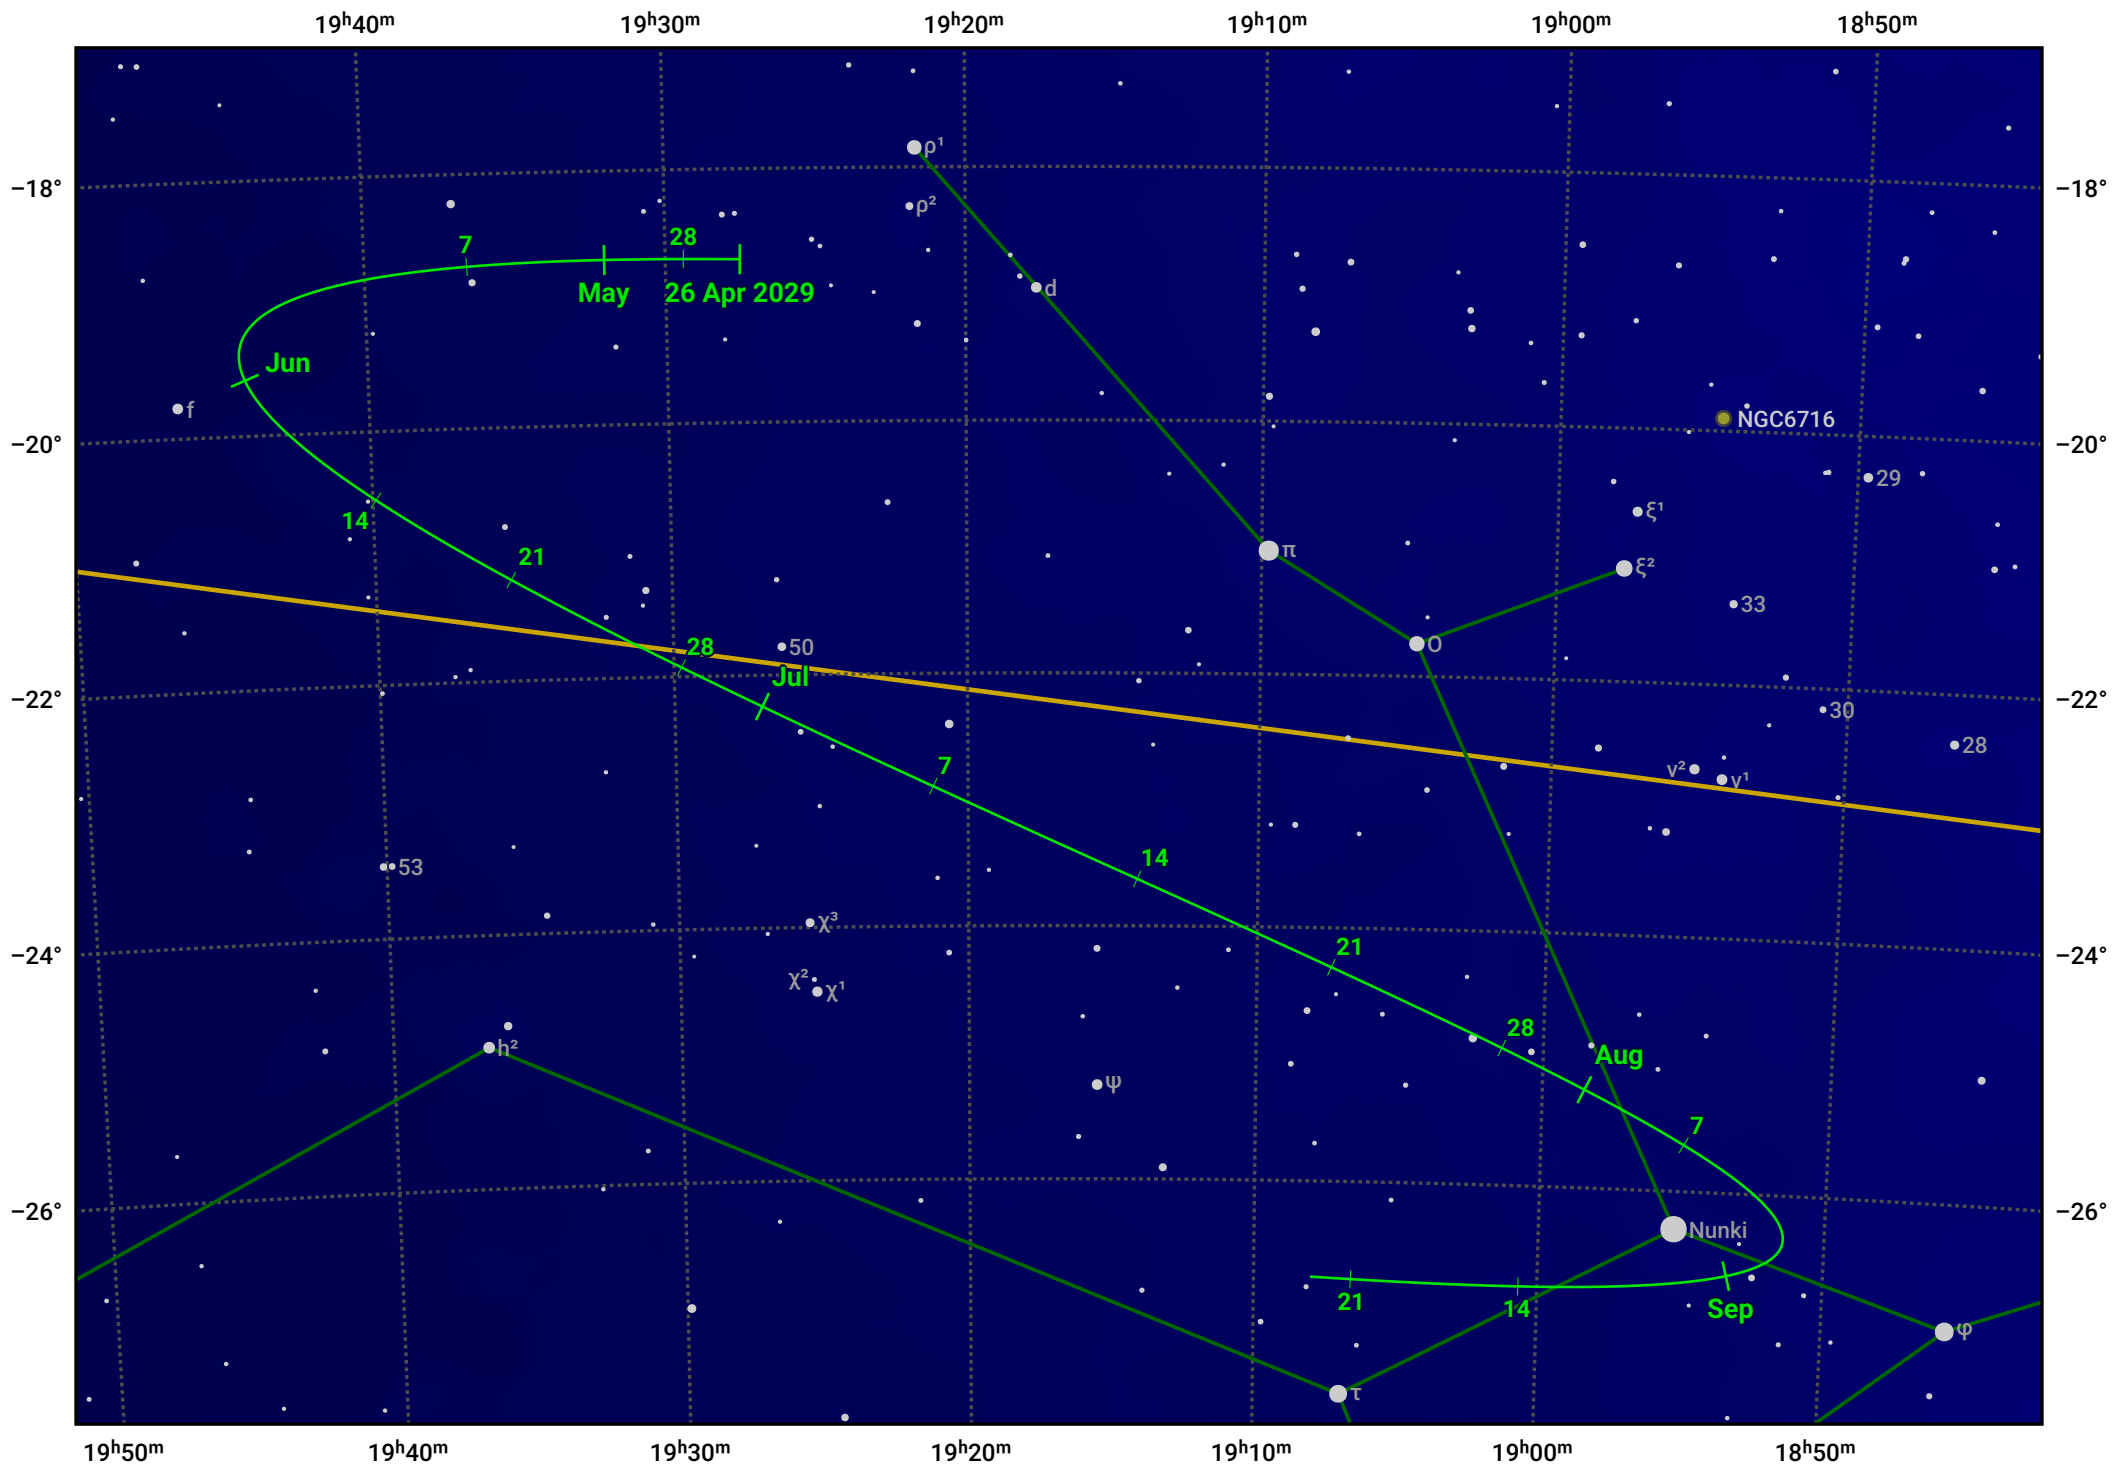

The path of Asteroid 4 Vesta around opposition on 10 Jul 2029

© Dominic Ford 2011–2024. Date markers placed at midnight UTC. Downloaded from <https://in-the-sky.org>

Magnitude scale: · 8.0 · 7.0 · 6.0 · 5.0 · 4.0 · 3.0 · 2.0

— Ecliptic Plane

Galaxy Bright nebula Open cluster Globular cluster

Date	Mag	Phase
2029 May 1	7.1	95%
2029 Jun 1	6.5	97%
2029 Jun 12	6.2	98%
2029 Jul 1	5.7	100%
2029 Aug 1	6.1	99%
2029 Sep 1	6.9	96%
2029 Sep 15	7.2	95%