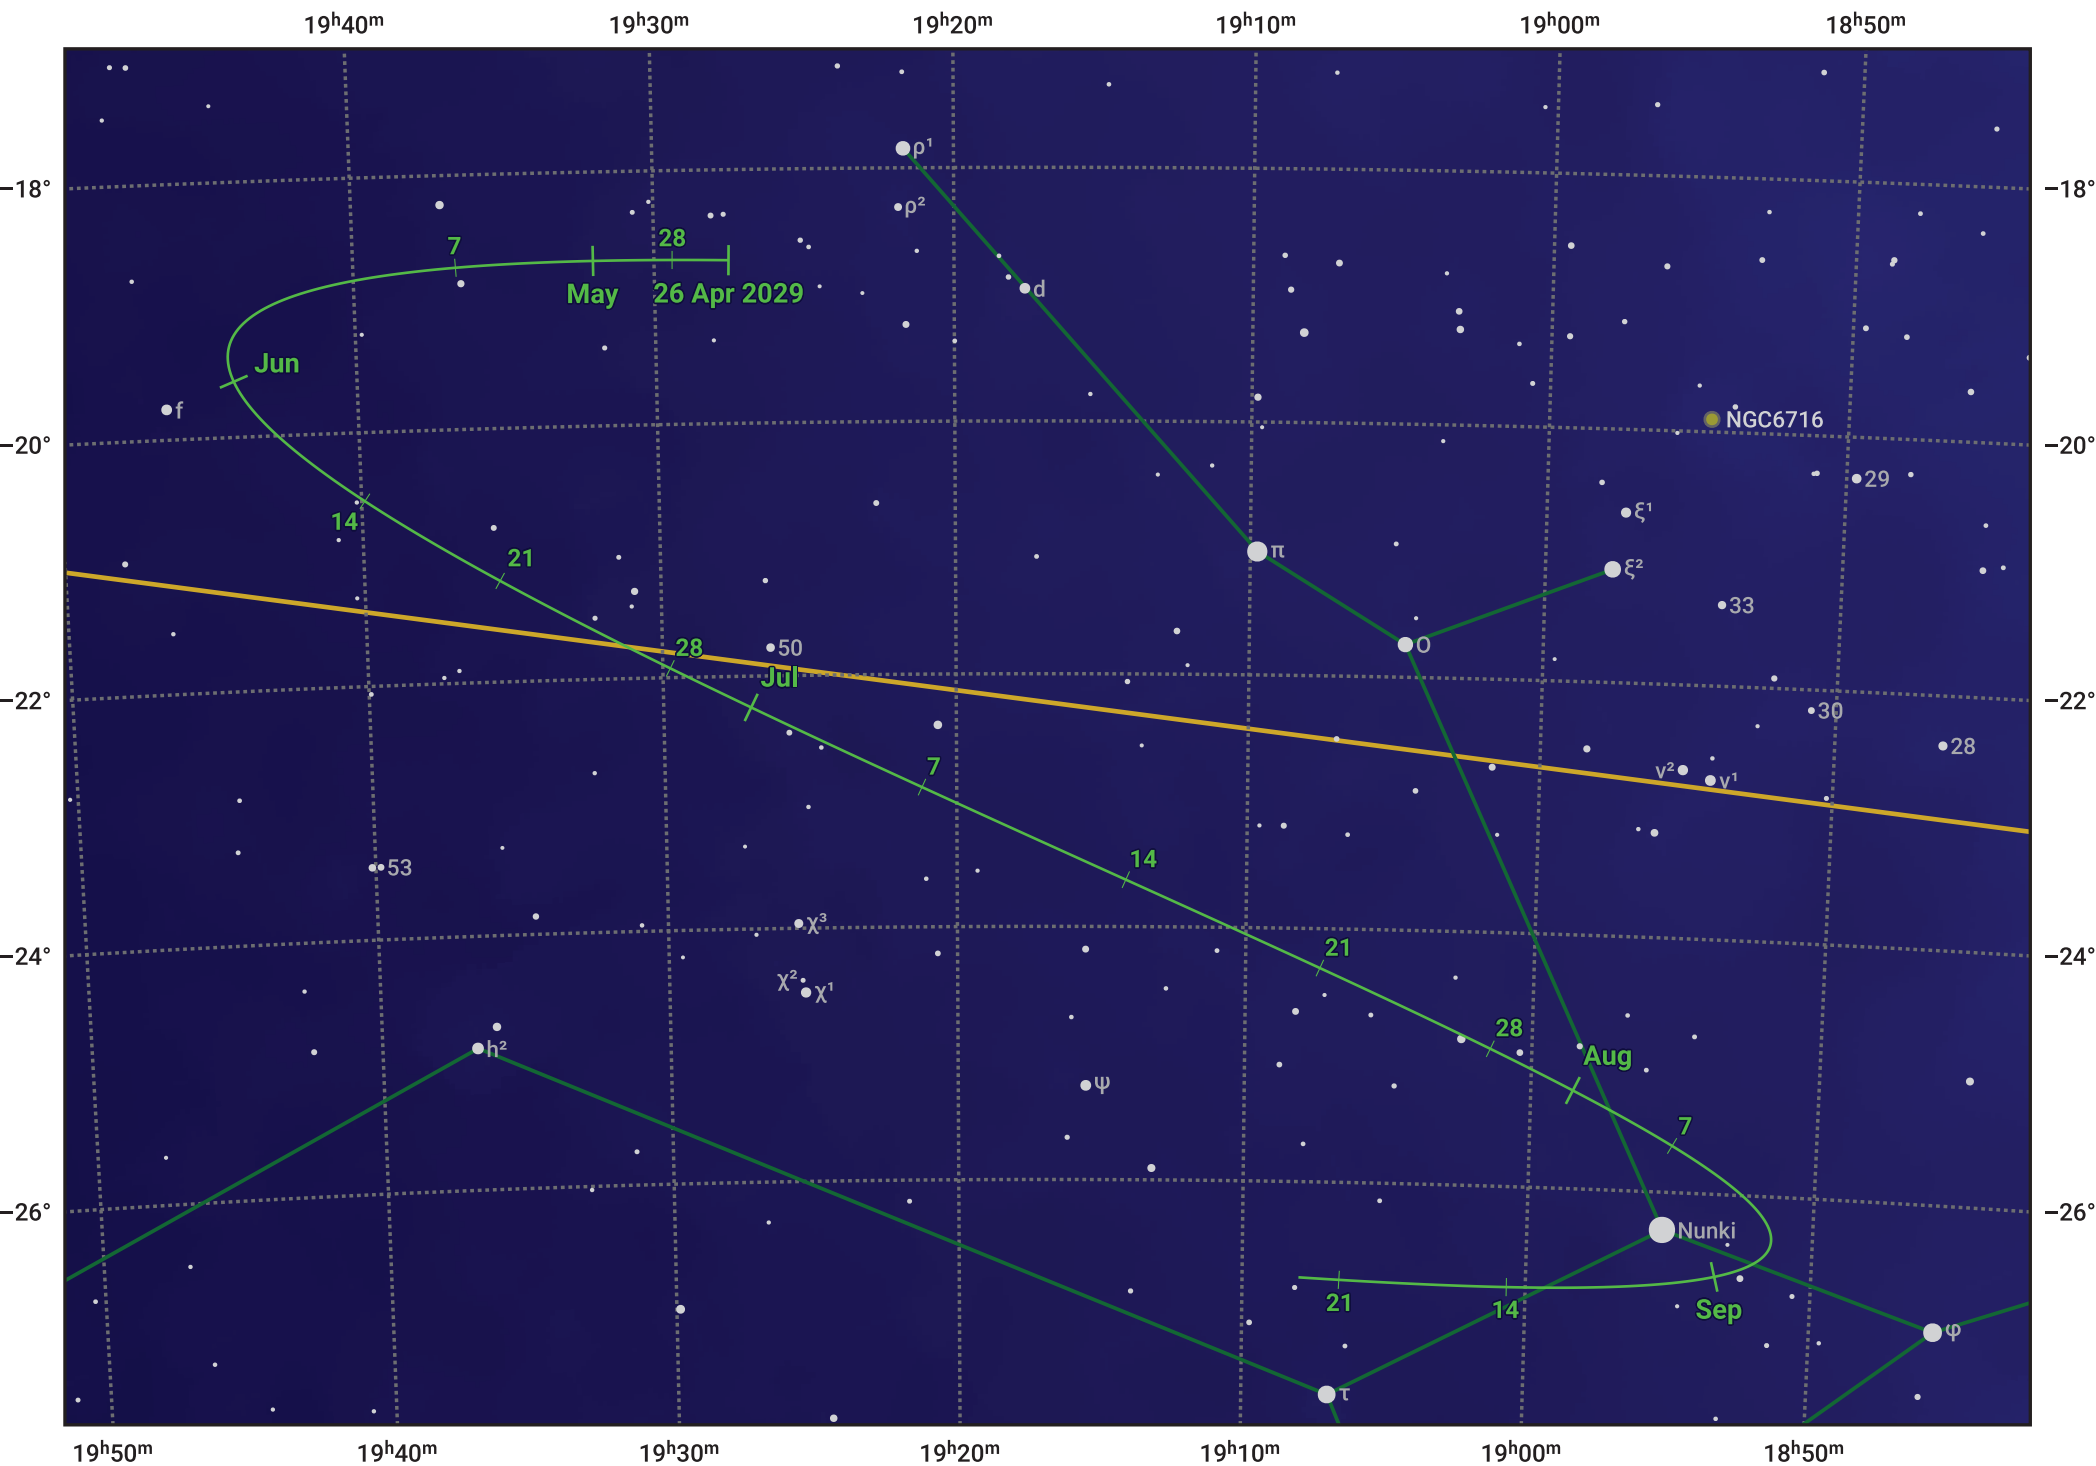

The path of Asteroid 4 Vesta around opposition on 10 Jul 2029

© Dominic Ford 2011–2024. Date markers placed at midnight UTC. Downloaded from <https://in-the-sky.org>

Magnitude scale: • 8.0 • 7.0 • 6.0 • 5.0 • 4.0 • 3.0 • 2.0

— Ecliptic Plane

● Galaxy
 ■ Bright nebula
 ● Open cluster
 ● Globular cluster

Date	Mag	Phase
2029 May 1	7.1	95%
2029 Jun 1	6.5	97%
2029 Jun 12	6.2	98%
2029 Jul 1	5.7	100%
2029 Aug 1	6.1	99%
2029 Sep 1	6.9	96%
2029 Sep 15	7.2	95%