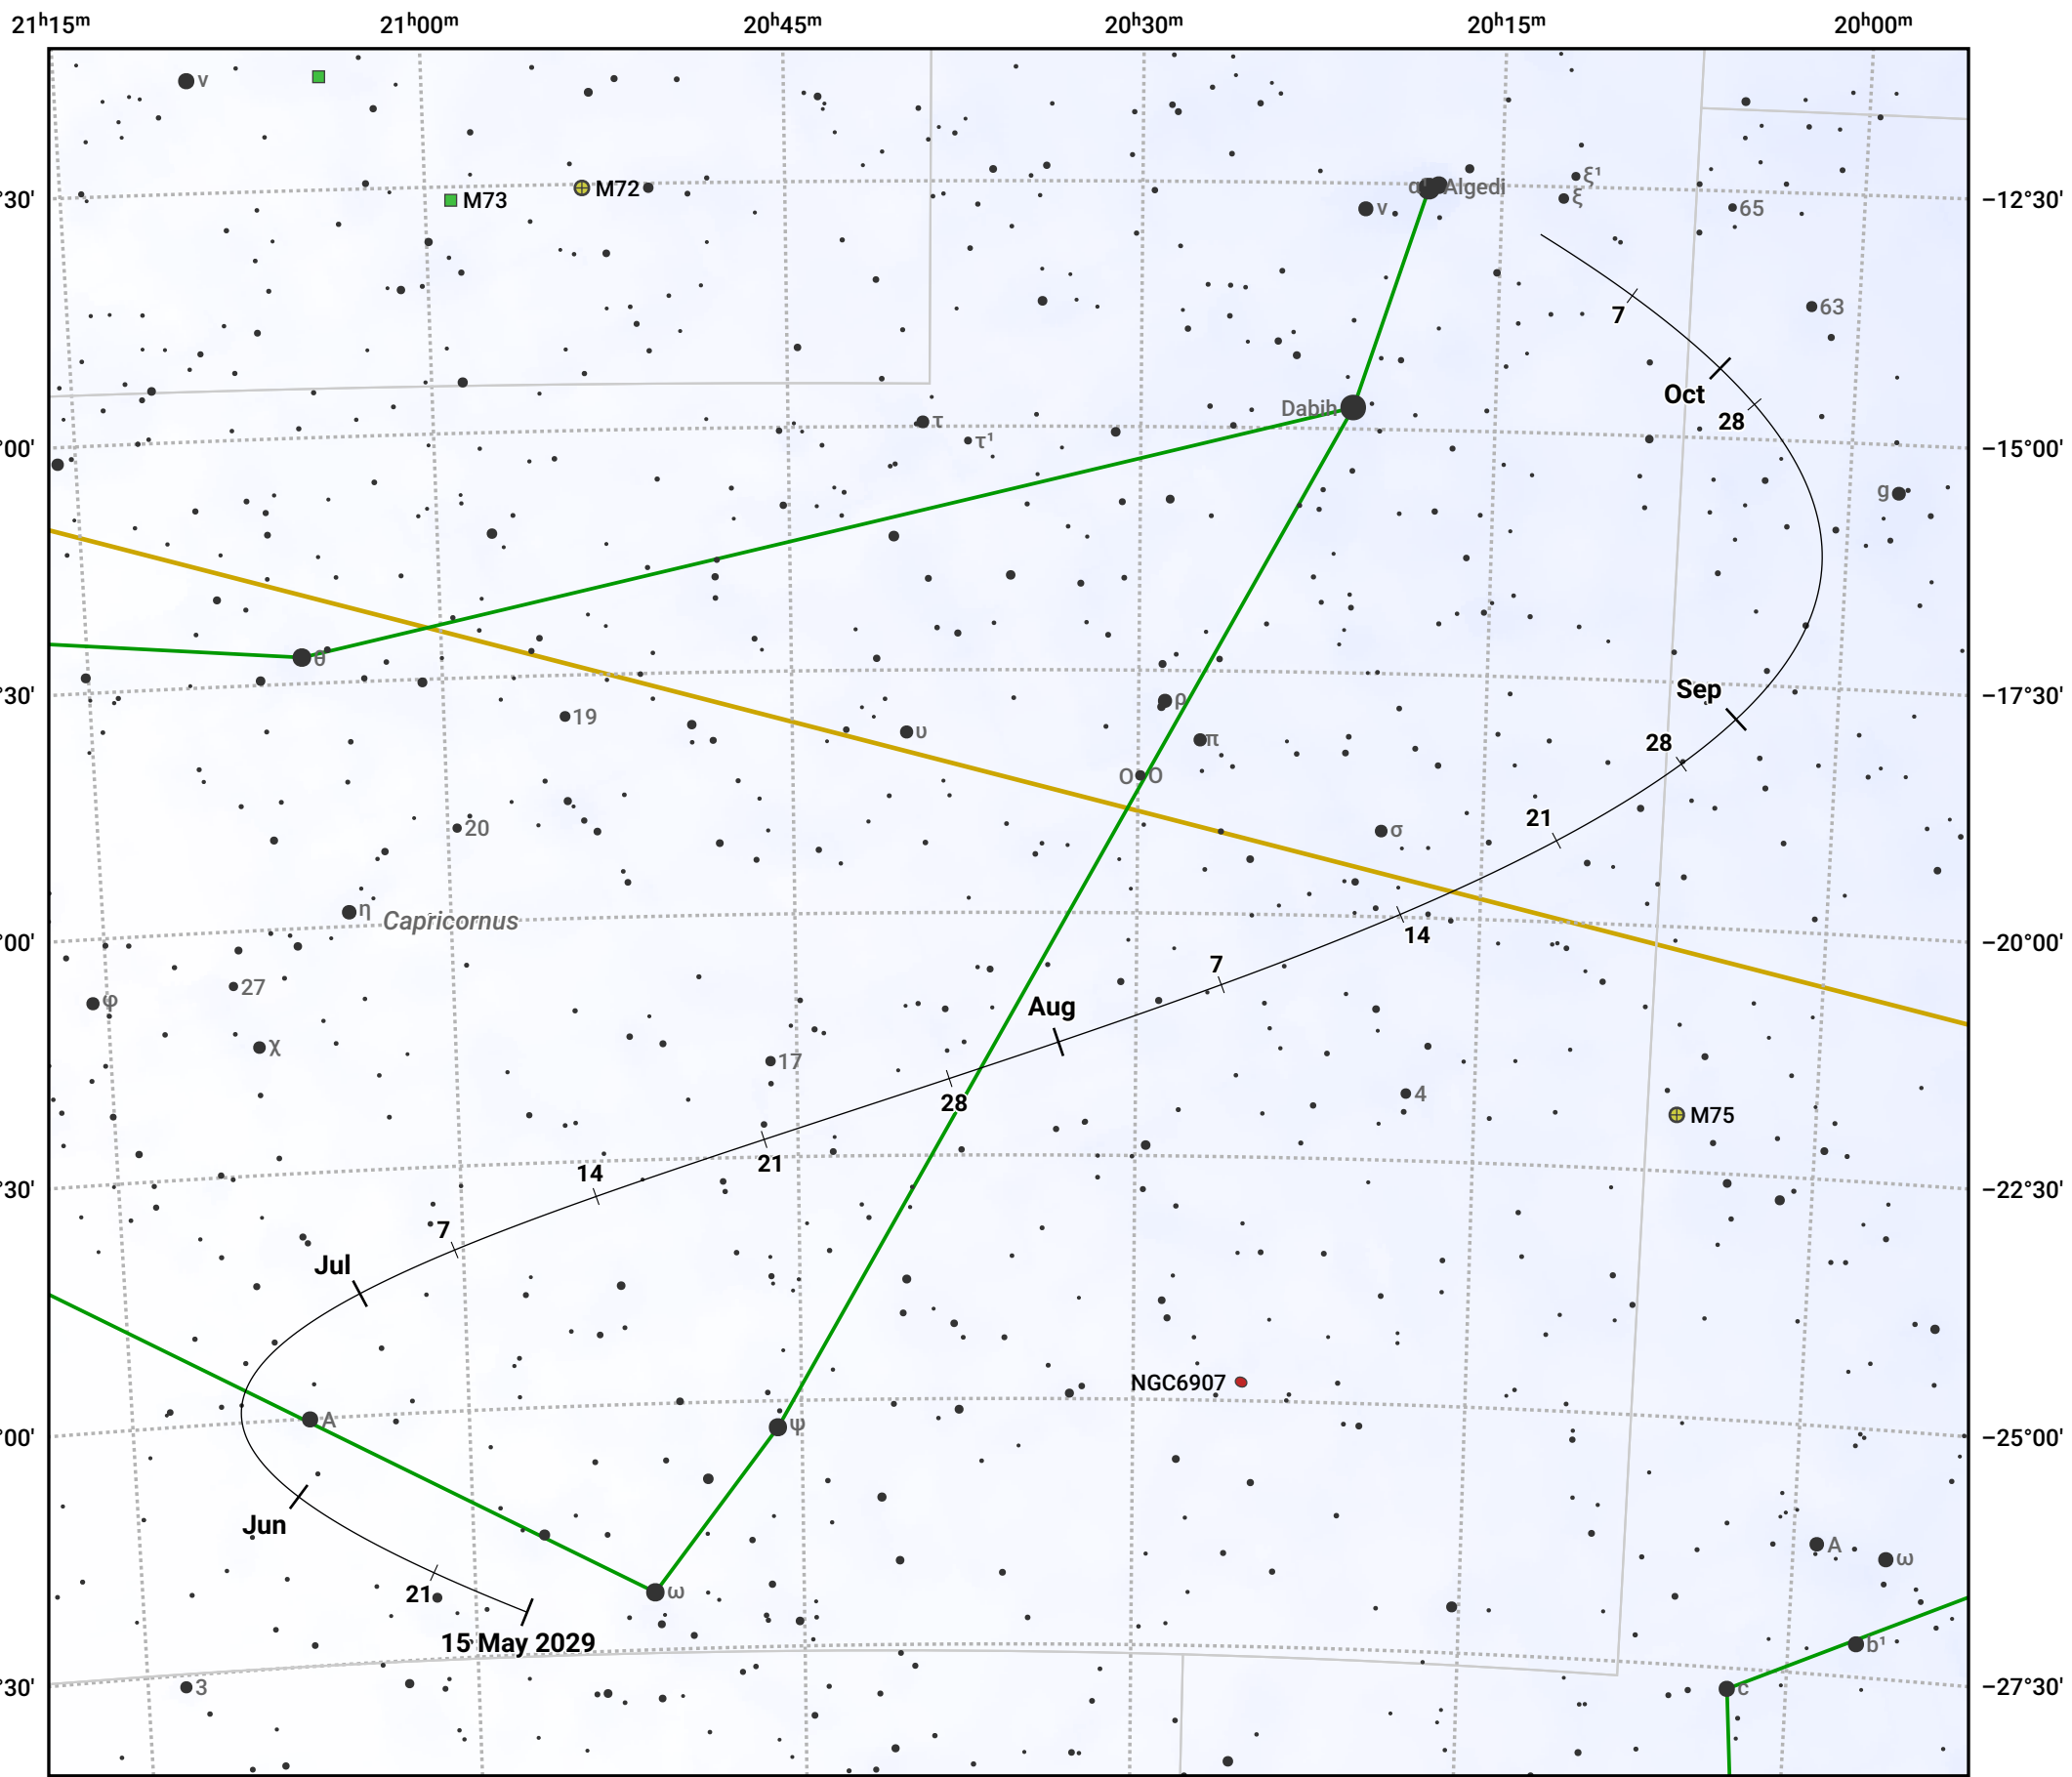

The path of Asteroid 89 Julia around opposition on 29 Jul 2029

© Dominic Ford 2011–2024. Date markers placed at midnight UTC. Downloaded from <https://in-the-sky.org>

Magnitude scale: 9.0 8.0 7.0 6.0 5.0 4.0 3.0

Ecliptic Plane

Galaxy Bright nebula Open cluster Globular cluster

Date	Mag	Phase
2029 Jun 1	10.4	96%
2029 Jun 27	9.7	98%
2029 Jul 1	9.6	98%
2029 Jul 29	8.7	100%
2029 Aug 1	8.7	100%
2029 Sep 1	9.5	98%
2029 Sep 9	9.7	97%
2029 Oct 1	10.1	95%