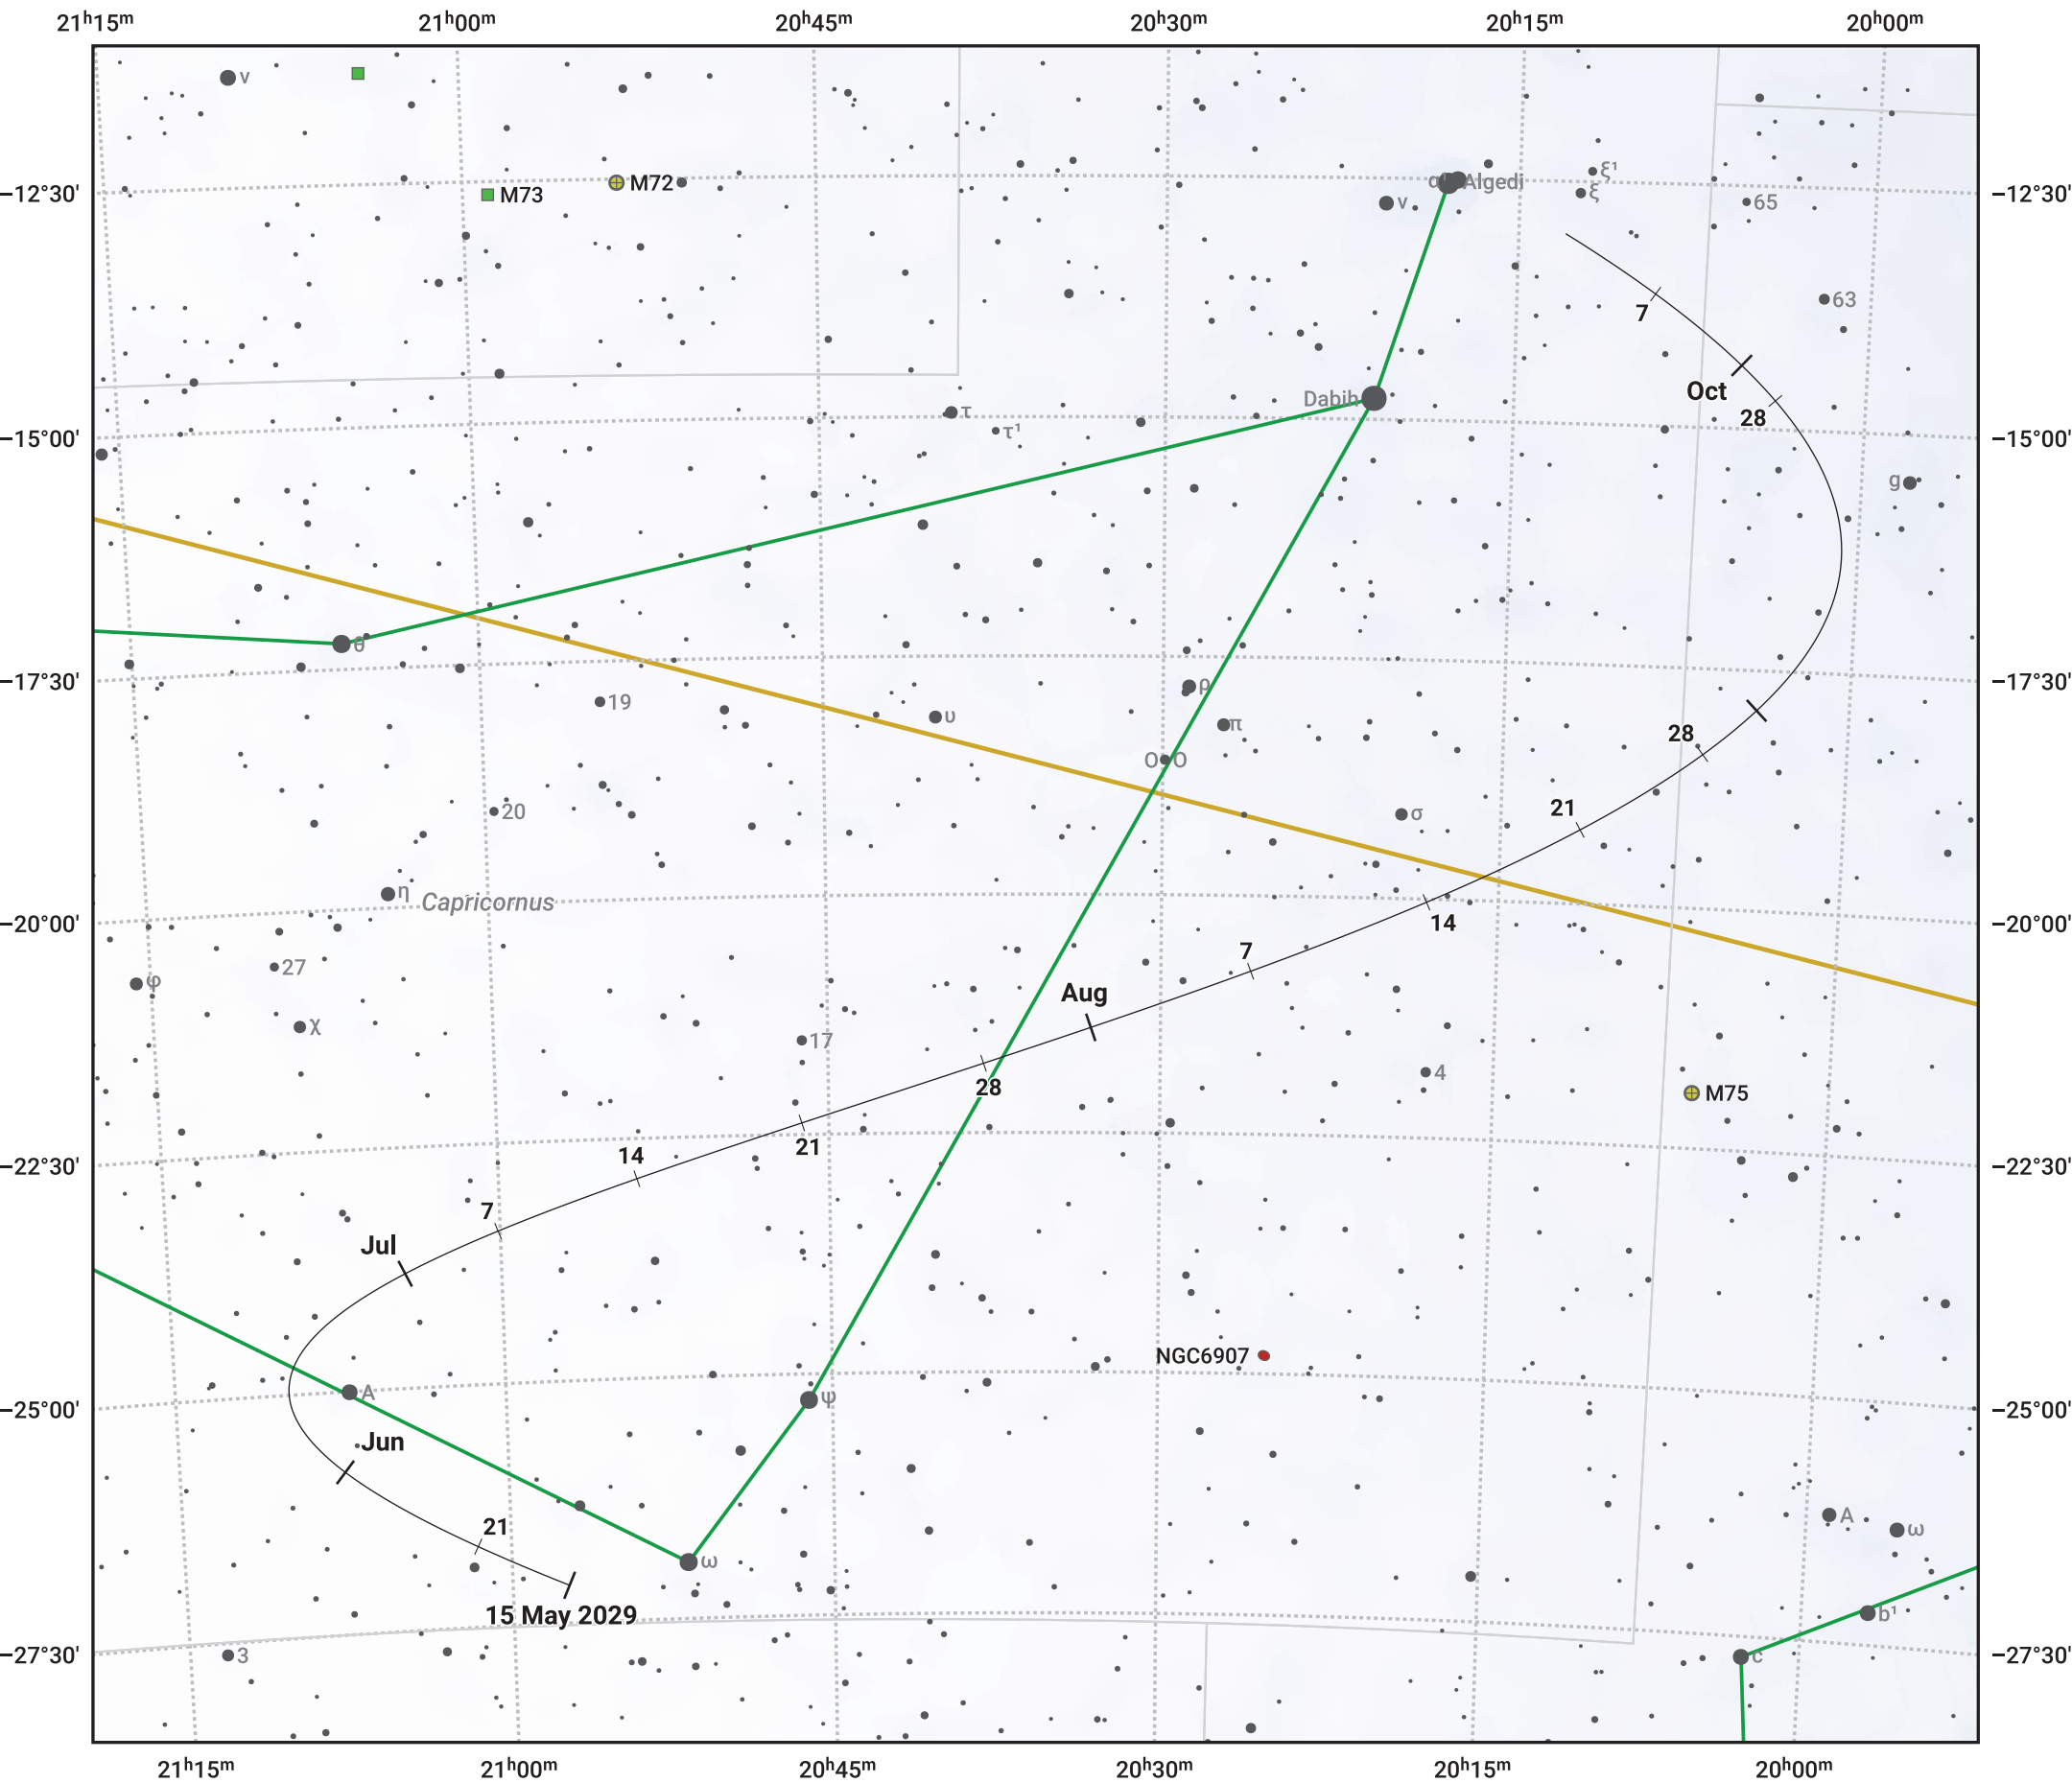

# The path of Asteroid 89 Julia around opposition on 29 Jul 2029

© Dominic Ford 2011–2024. Date markers placed at midnight UTC. Downloaded from <https://in-the-sky.org>

Magnitude scale: ● 9.0 ● 8.0 ● 7.0 ● 6.0 ● 5.0 ● 4.0 ● 3.0

— Ecliptic Plane

● Galaxy    ■ Bright nebula    ● Open cluster    ⊕ Globular cluster

Date	Mag	Phase
2029 Jun 1	10.4	96%
2029 Jun 27	9.7	98%
2029 Jul 1	9.6	98%
2029 Jul 29	8.7	100%
2029 Aug 1	8.7	100%
2029 Sep 1	9.5	98%
2029 Sep 10	9.7	97%
2029 Oct 1	10.1	95%