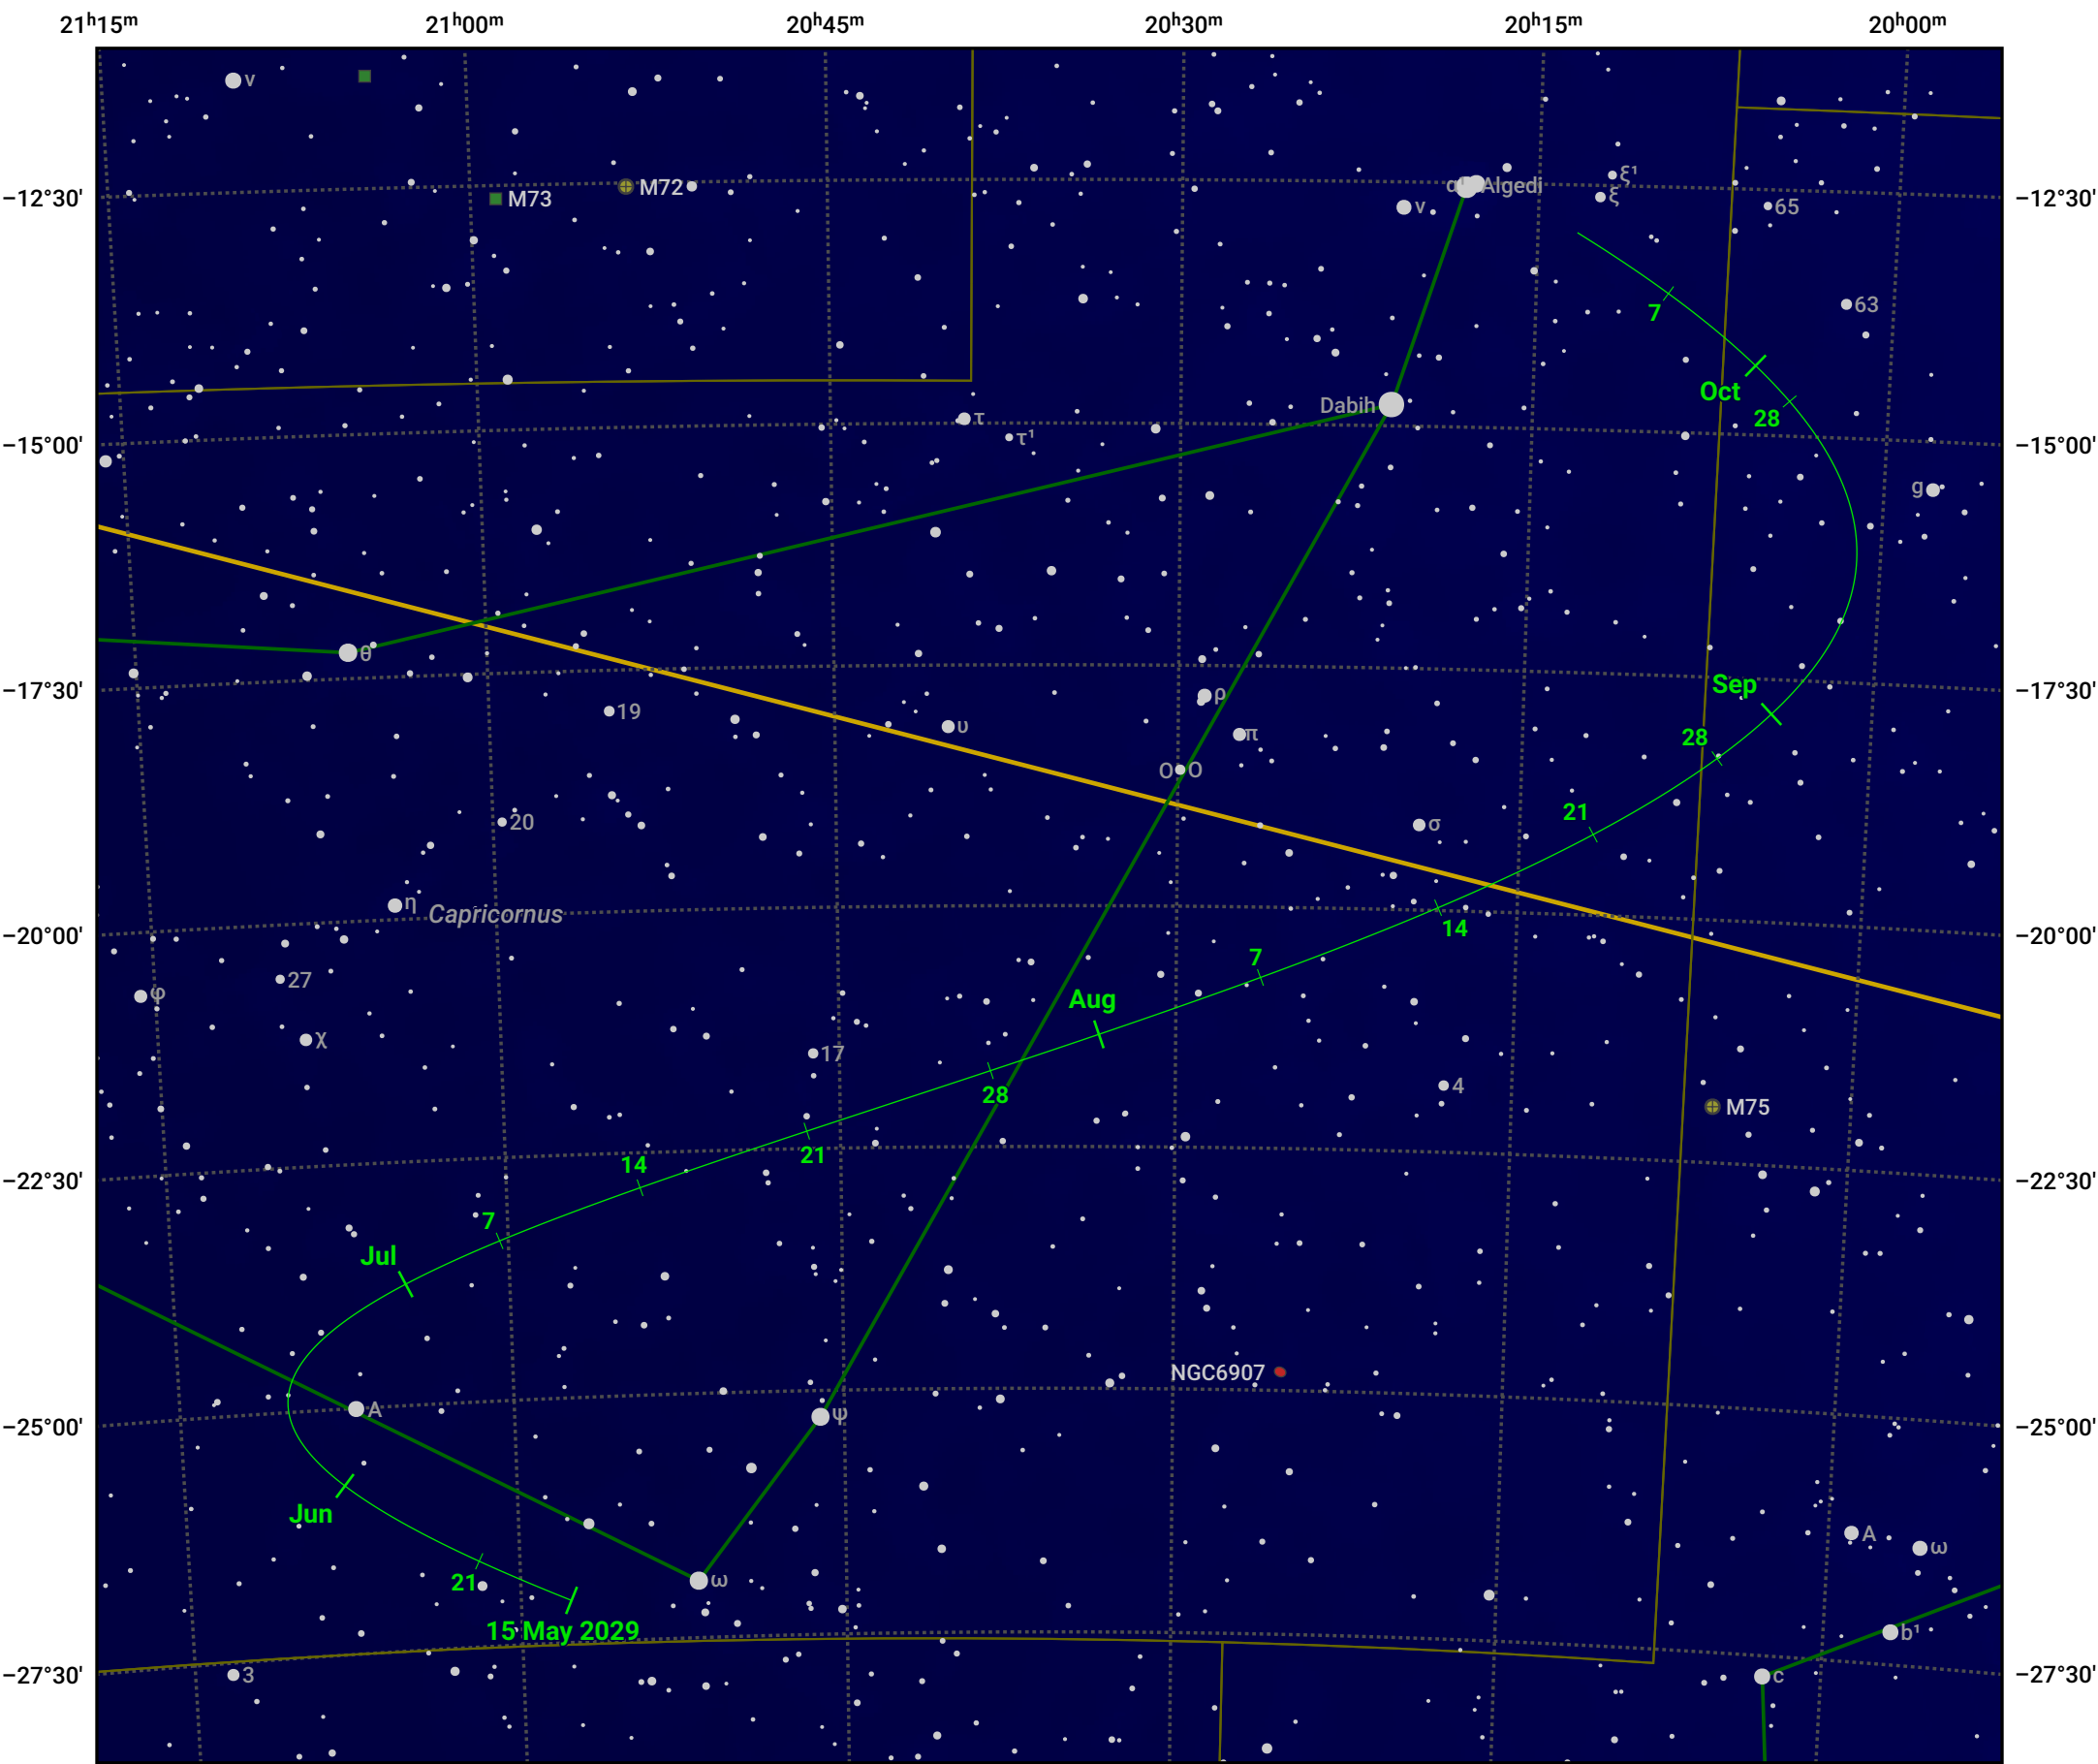

# The path of Asteroid 89 Julia around opposition on 29 Jul 2029

© Dominic Ford 2011–2024. Date markers placed at midnight UTC. Downloaded from <https://in-the-sky.org>

Magnitude scale:  9.0  8.0  7.0  6.0  5.0  4.0  3.0

— Ecliptic Plane

Galaxy   
  Bright nebula   
  Open cluster   
  Globular cluster

Date	Mag	Phase
2029 Jun 1	10.4	96%
2029 Jun 27	9.7	98%
2029 Jul 1	9.6	98%
2029 Jul 29	8.7	100%
2029 Aug 1	8.7	100%
2029 Sep 1	9.5	98%
2029 Sep 9	9.7	97%
2029 Oct 1	10.1	95%