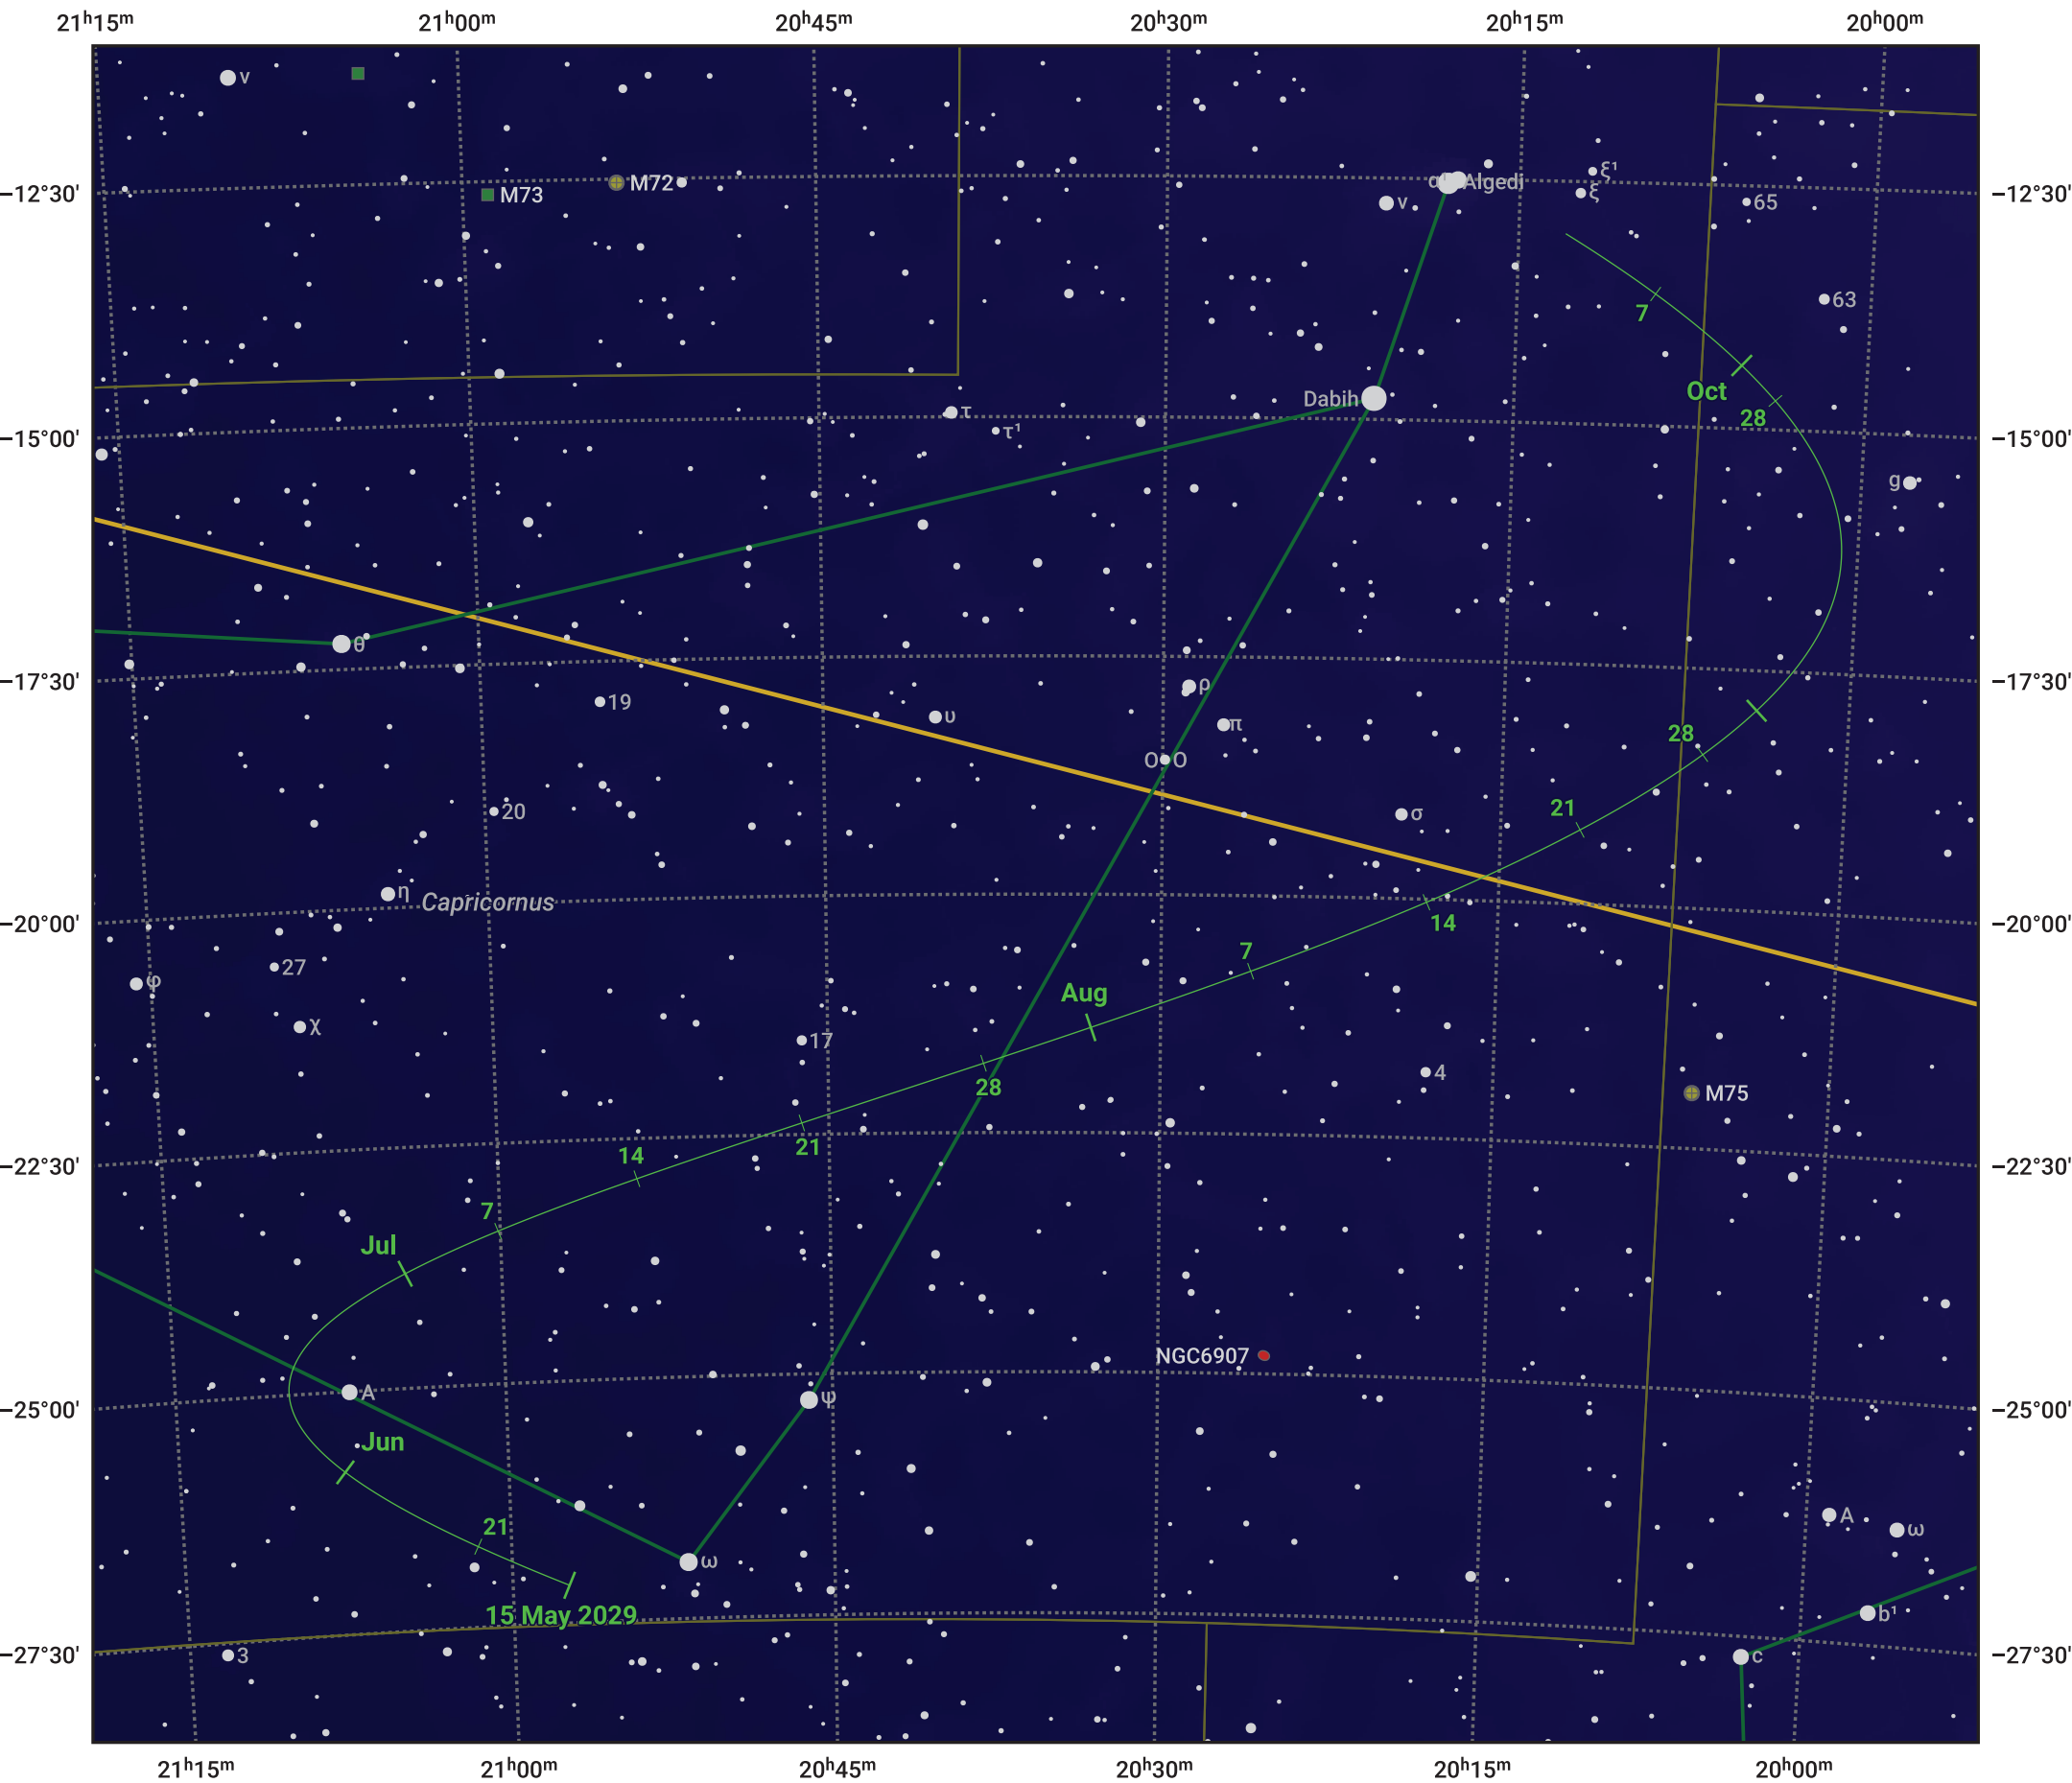

# The path of Asteroid 89 Julia around opposition on 29 Jul 2029

© Dominic Ford 2011–2024. Date markers placed at midnight UTC. Downloaded from <https://in-the-sky.org>

Magnitude scale:  $\bullet$  9.0  $\bullet$  8.0  $\bullet$  7.0  $\bullet$  6.0  $\bullet$  5.0  $\bullet$  4.0  $\bullet$  3.0

— Ecliptic Plane

Galaxy Bright nebula Open cluster Globular cluster

Date	Mag	Phase
2029 Jun 1	10.4	96%
2029 Jun 27	9.7	98%
2029 Jul 1	9.6	98%
2029 Jul 29	8.7	100%
2029 Aug 1	8.7	100%
2029 Sep 1	9.5	98%
2029 Sep 10	9.7	97%
2029 Oct 1	10.1	95%