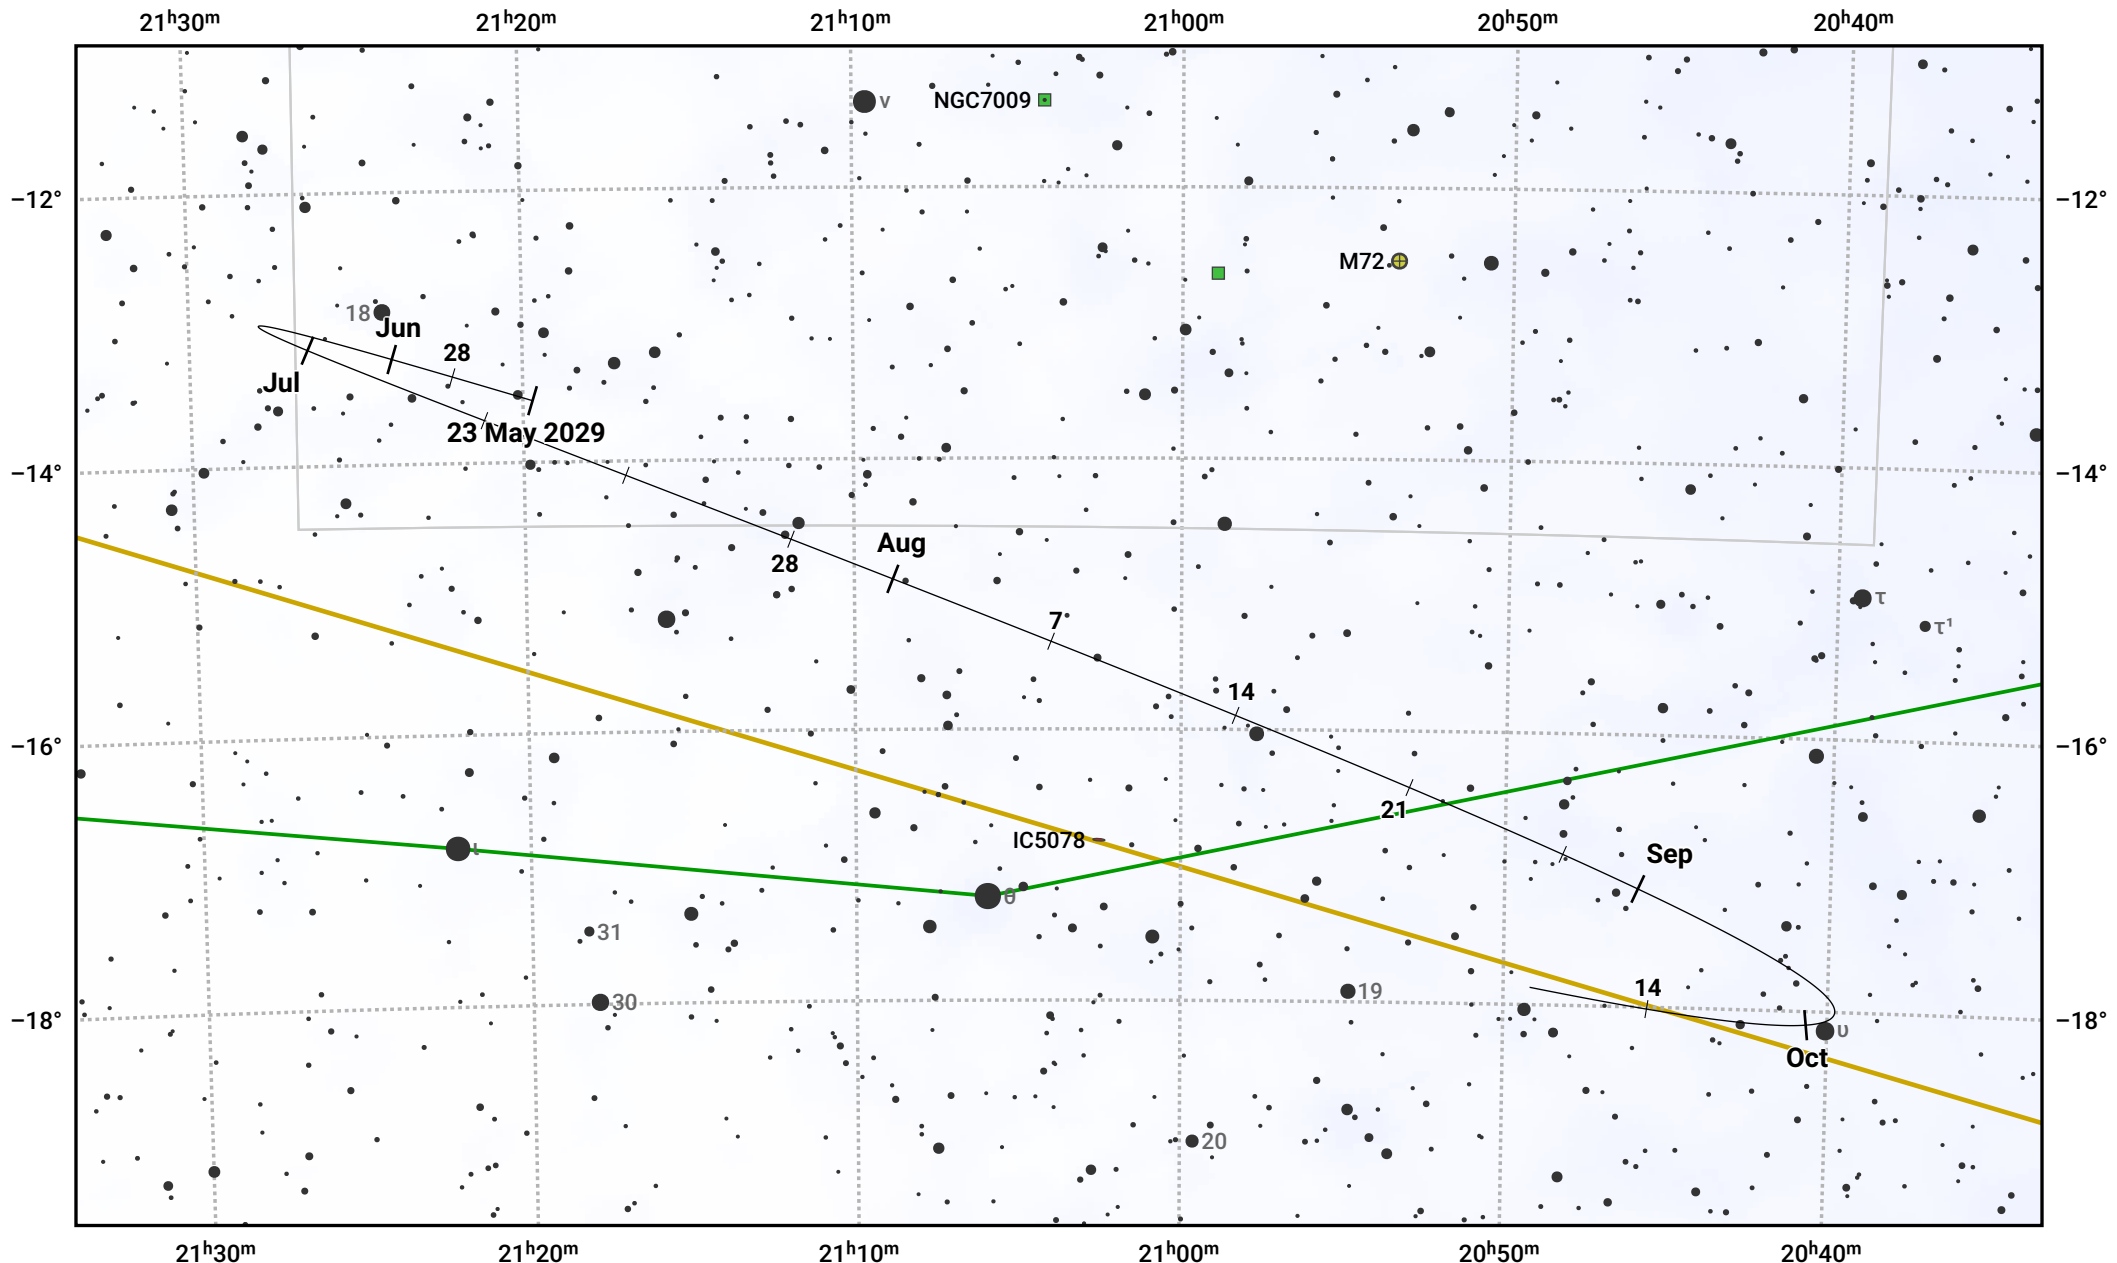

The path of Asteroid 16 Psyche around opposition on 6 Aug 2029

© Dominic Ford 2011–2023. Date markers placed at midnight UTC. Downloaded from <https://in-the-sky.org>

Magnitude scale: ● 10.0 ● 9.0 ● 8.0 ● 7.0 ● 6.0 ● 5.0 ● 4.0

— Ecliptic Plane

◌ Galaxy
 ◌ Bright nebula
 ◌ Open cluster
 ⊕ Globular cluster

Date	Mag
2029 Jun 1	11.2
2029 Jul 1	10.6
2029 Jul 13	10.3
2029 Aug 1	9.8
2029 Sep 1	10.3
2029 Oct 1	10.8