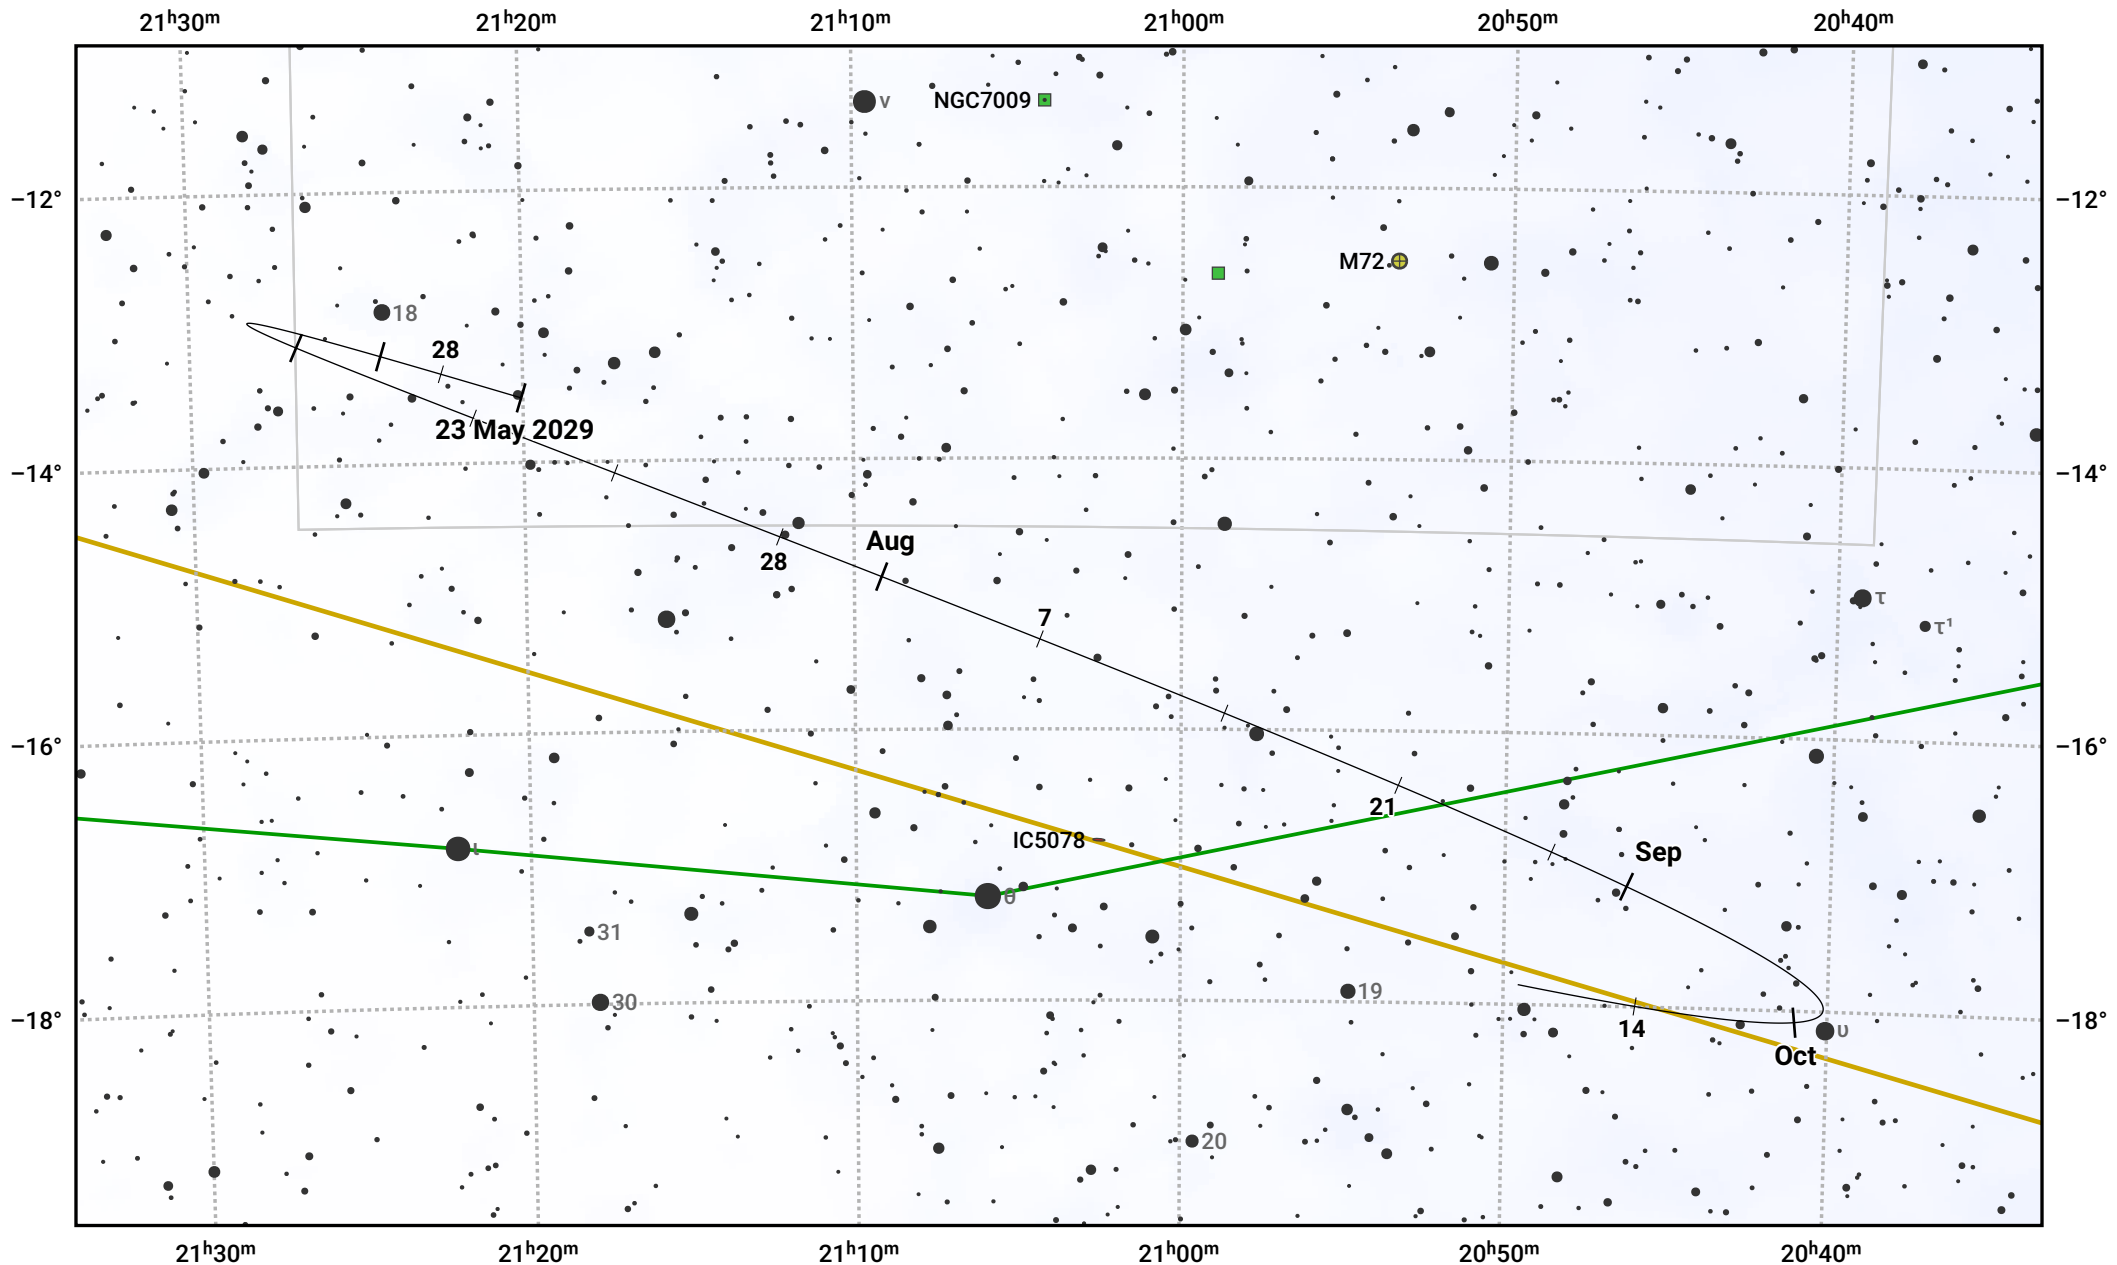

The path of Asteroid 16 Psyche around opposition on 6 Aug 2029

© Dominic Ford 2011–2024. Date markers placed at midnight UTC. Downloaded from <https://in-the-sky.org>

Magnitude scale: \bullet 10.0 \bullet 9.0 \bullet 8.0 \bullet 7.0 \bullet 6.0 \bullet 5.0 \bullet 4.0

— Ecliptic Plane

Galaxy Bright nebula Open cluster Globular cluster

Date	Mag
2029 Jun 1	11.2
2029 Jul 1	10.6
2029 Jul 13	10.3
2029 Aug 1	9.8
2029 Sep 1	10.3
2029 Oct 1	10.8