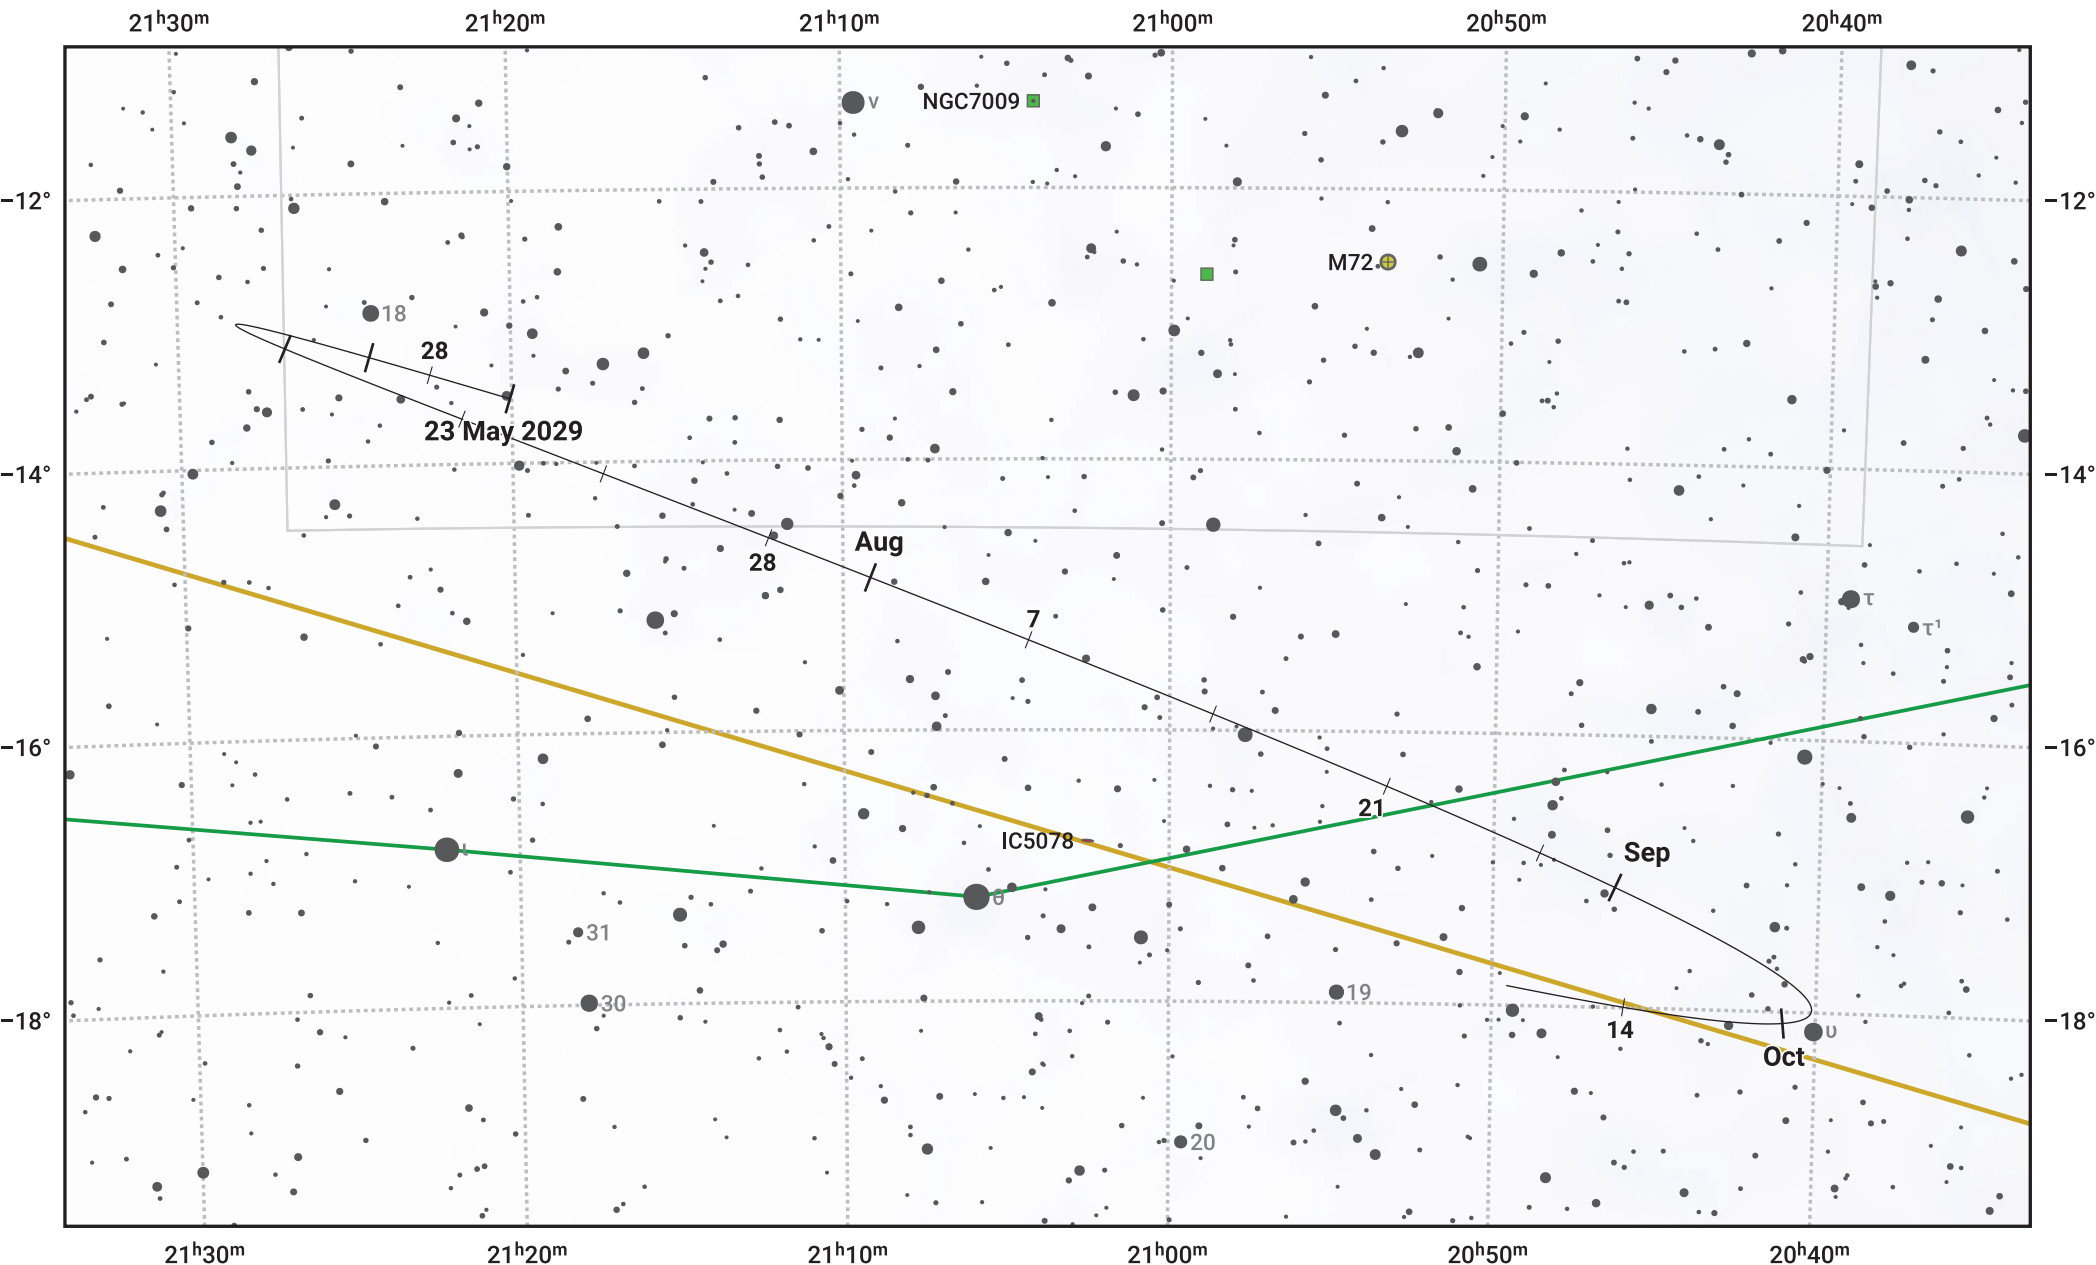

The path of Asteroid 16 Psyche around opposition on 6 Aug 2029

© Dominic Ford 2011–2024. Date markers placed at midnight UTC. Downloaded from <https://in-the-sky.org>

Magnitude scale: 10.0 9.0 8.0 7.0 6.0 5.0 4.0

Ecliptic Plane

Galaxy
 Bright nebula
 Open cluster
 Globular cluster

| Date | Mag |
|-------------|------|
| 2029 Jun 1 | 11.2 |
| 2029 Jul 1 | 10.6 |
| 2029 Jul 13 | 10.3 |
| 2029 Aug 1 | 9.8 |
| 2029 Sep 1 | 10.3 |
| 2029 Oct 1 | 10.8 |