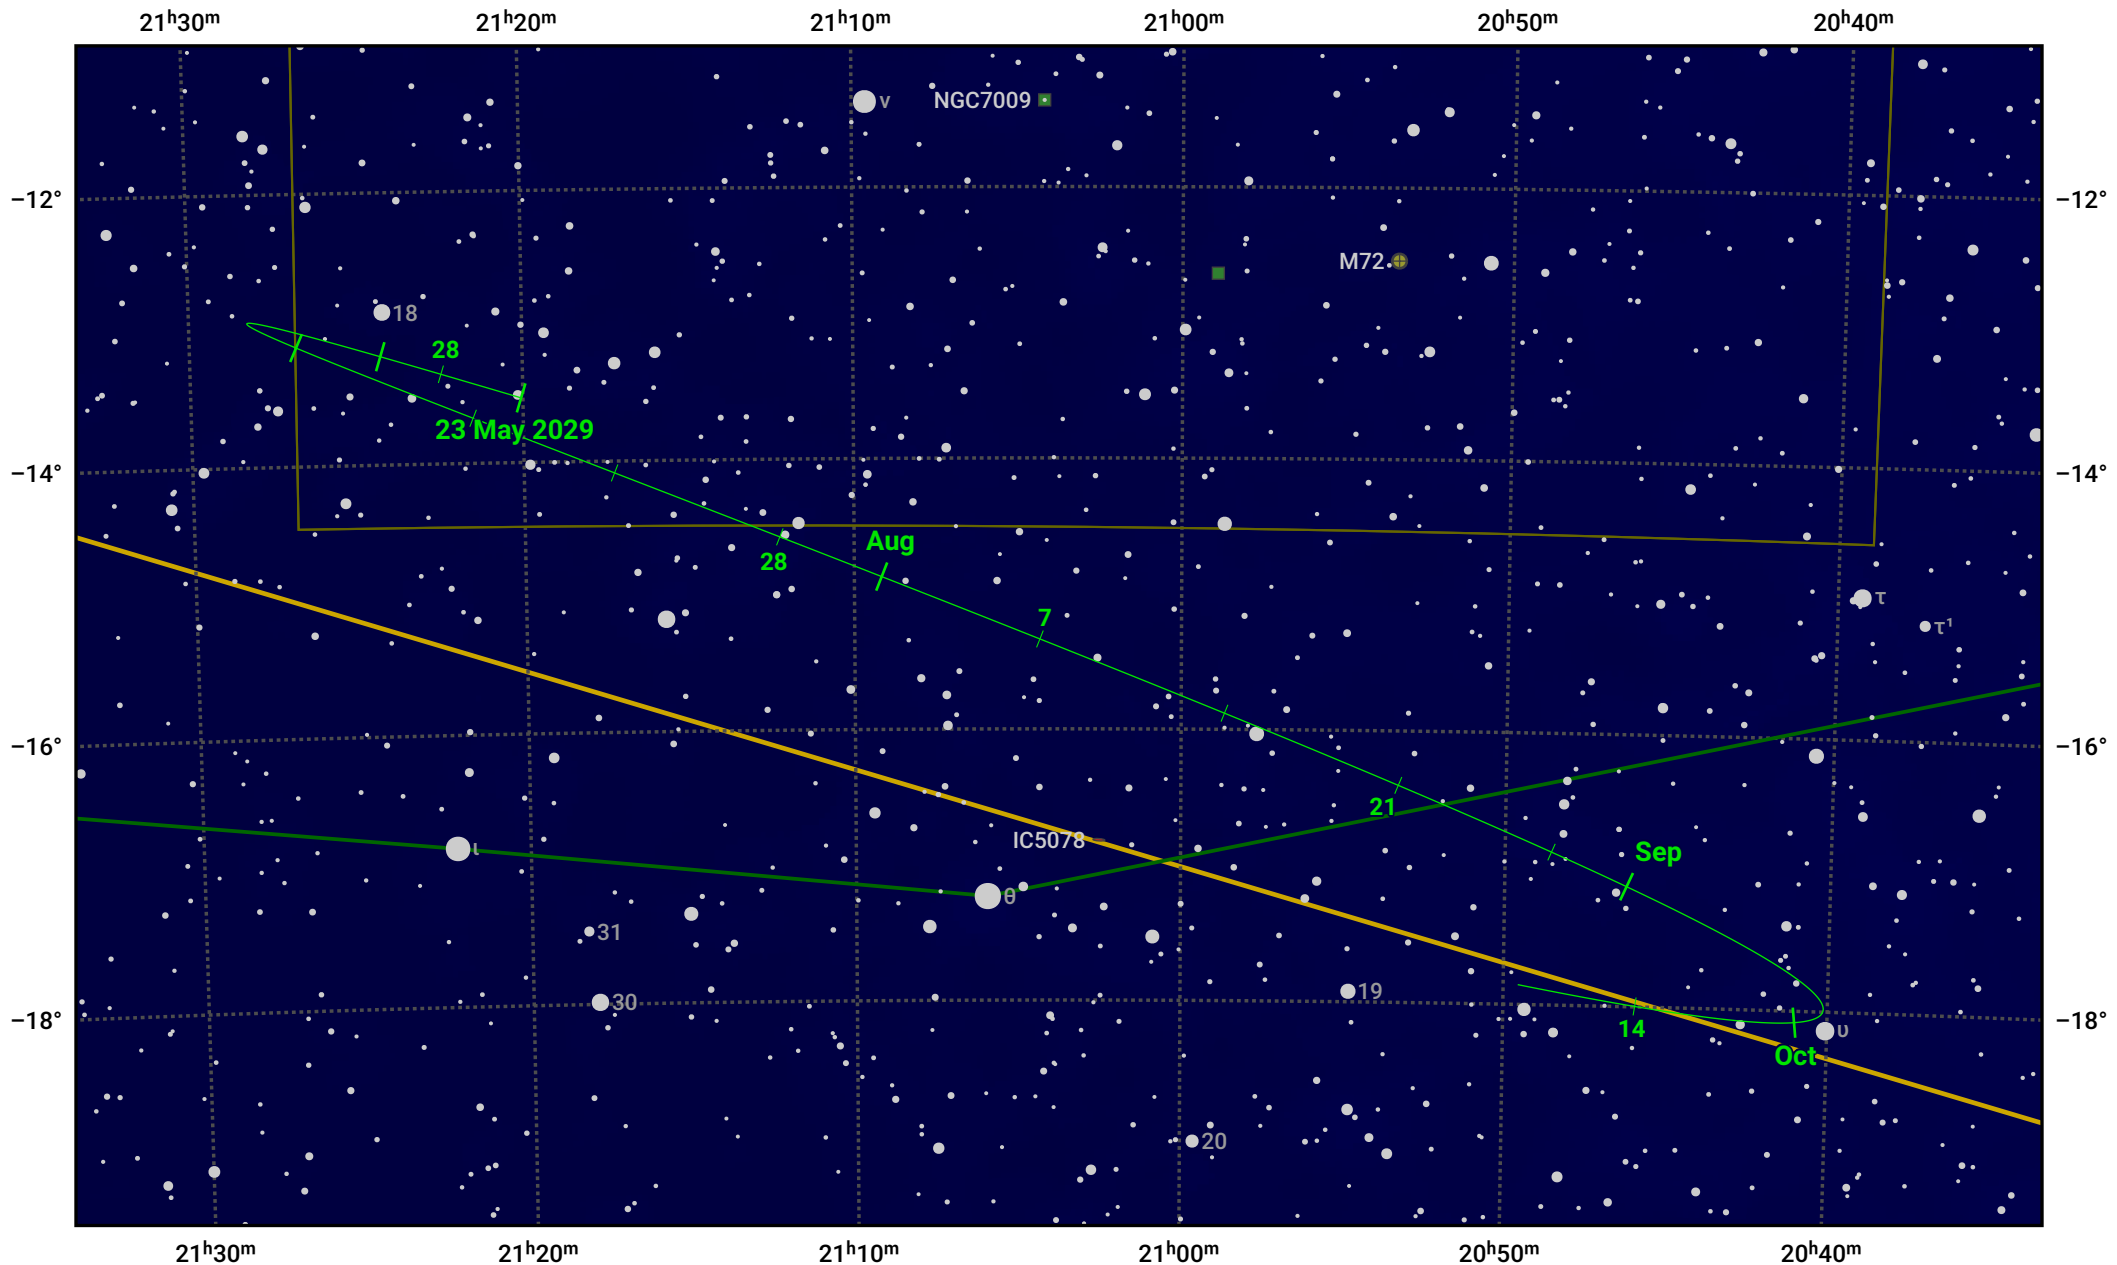

# The path of Asteroid 16 Psyche around opposition on 6 Aug 2029

© Dominic Ford 2011–2024. Date markers placed at midnight UTC. Downloaded from <https://in-the-sky.org>

Magnitude scale: • 10.0 • 9.0 • 8.0 • 7.0 • 6.0 • 5.0 • 4.0

— Ecliptic Plane

● Galaxy    ■ Bright nebula    ● Open cluster    ⊕ Globular cluster

Date	Mag
2029 Jun 1	11.2
2029 Jul 1	10.6
2029 Jul 13	10.3
2029 Aug 1	9.8
2029 Sep 1	10.3
2029 Oct 1	10.8