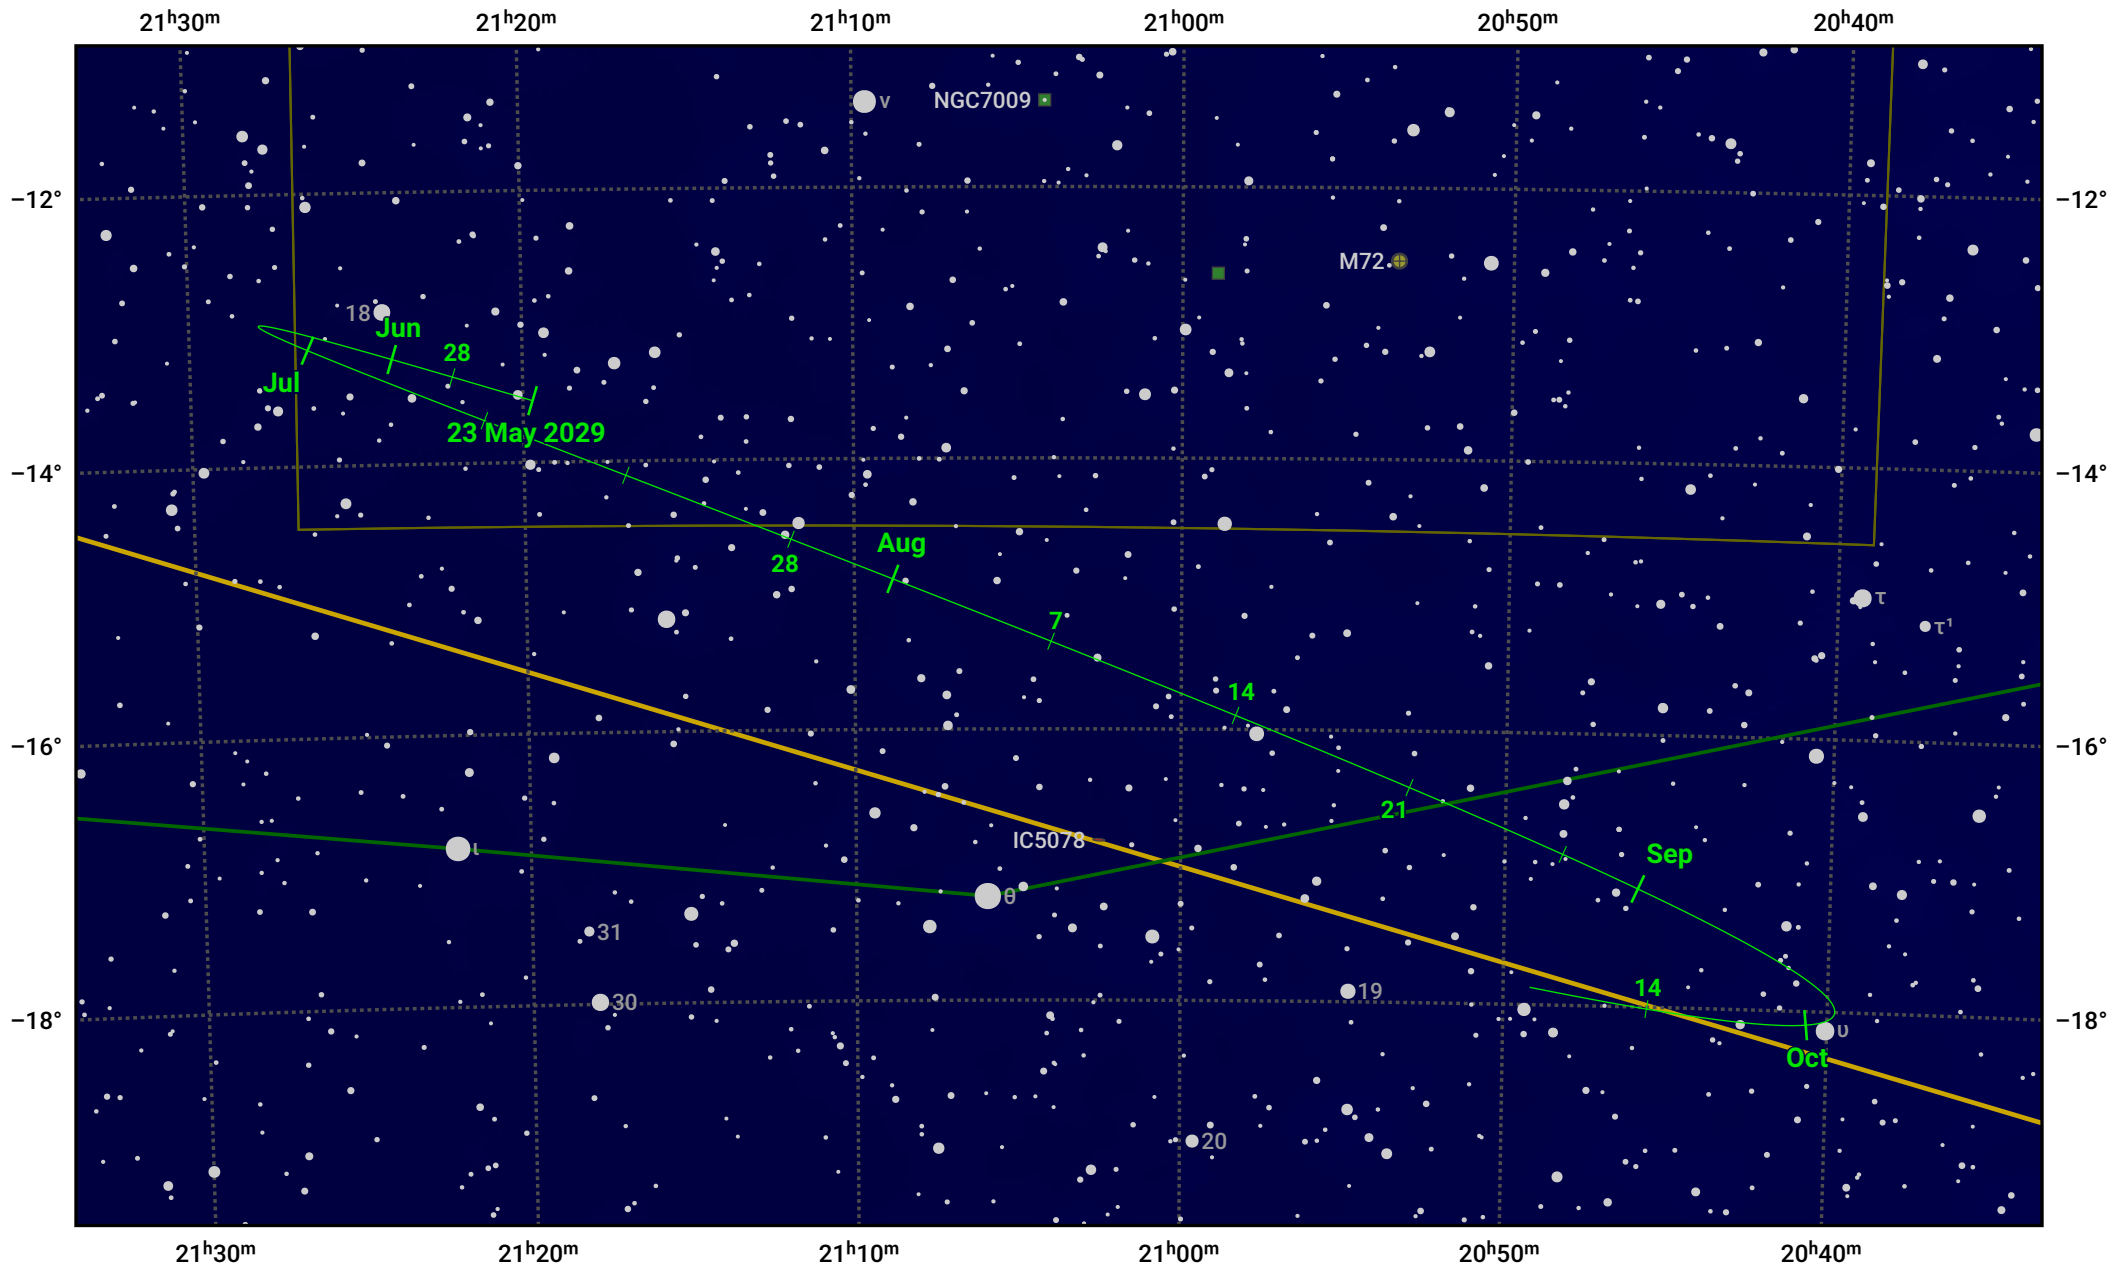

The path of Asteroid 16 Psyche around opposition on 6 Aug 2029

© Dominic Ford 2011–2023. Date markers placed at midnight UTC. Downloaded from <https://in-the-sky.org>

Magnitude scale: 10.0 9.0 8.0 7.0 6.0 5.0 4.0

Ecliptic Plane

Galaxy Bright nebula Open cluster Globular cluster

Date	Mag
2029 Jun 1	11.2
2029 Jul 1	10.6
2029 Jul 13	10.3
2029 Aug 1	9.8
2029 Sep 1	10.3
2029 Oct 1	10.8