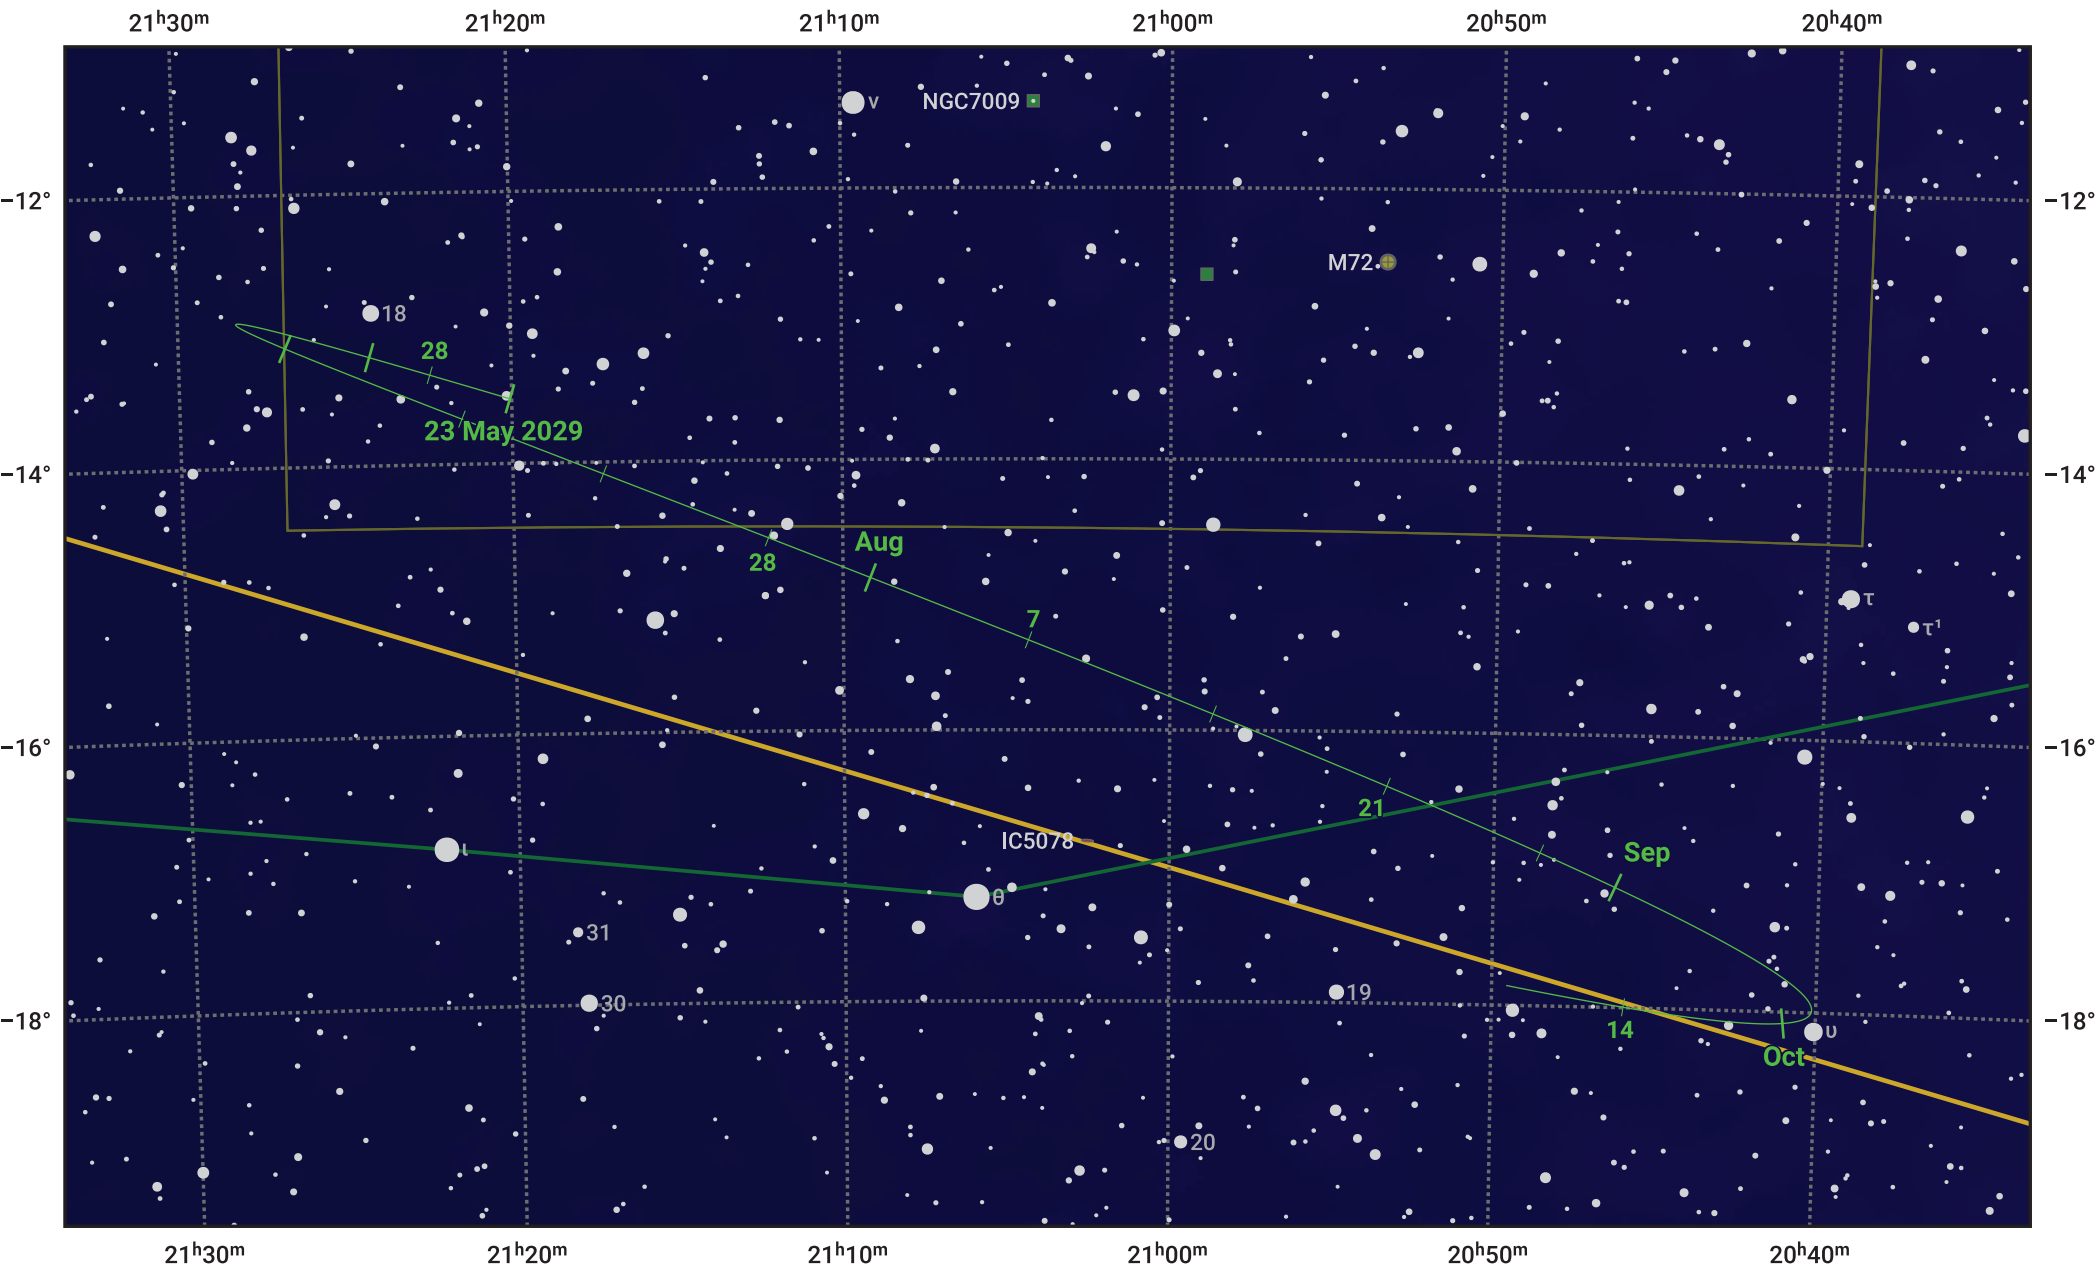

The path of Asteroid 16 Psyche around opposition on 6 Aug 2029

© Dominic Ford 2011–2024. Date markers placed at midnight UTC. Downloaded from <https://in-the-sky.org>

Magnitude scale: ● 10.0 ● 9.0 ● 8.0 ● 7.0 ● 6.0 ● 5.0 ● 4.0

— Ecliptic Plane

● Galaxy
 ■ Bright nebula
 ● Open cluster
 ⊕ Globular cluster

Date	Mag
2029 Jun 1	11.2
2029 Jul 1	10.6
2029 Jul 13	10.3
2029 Aug 1	9.8
2029 Sep 1	10.3
2029 Oct 1	10.8