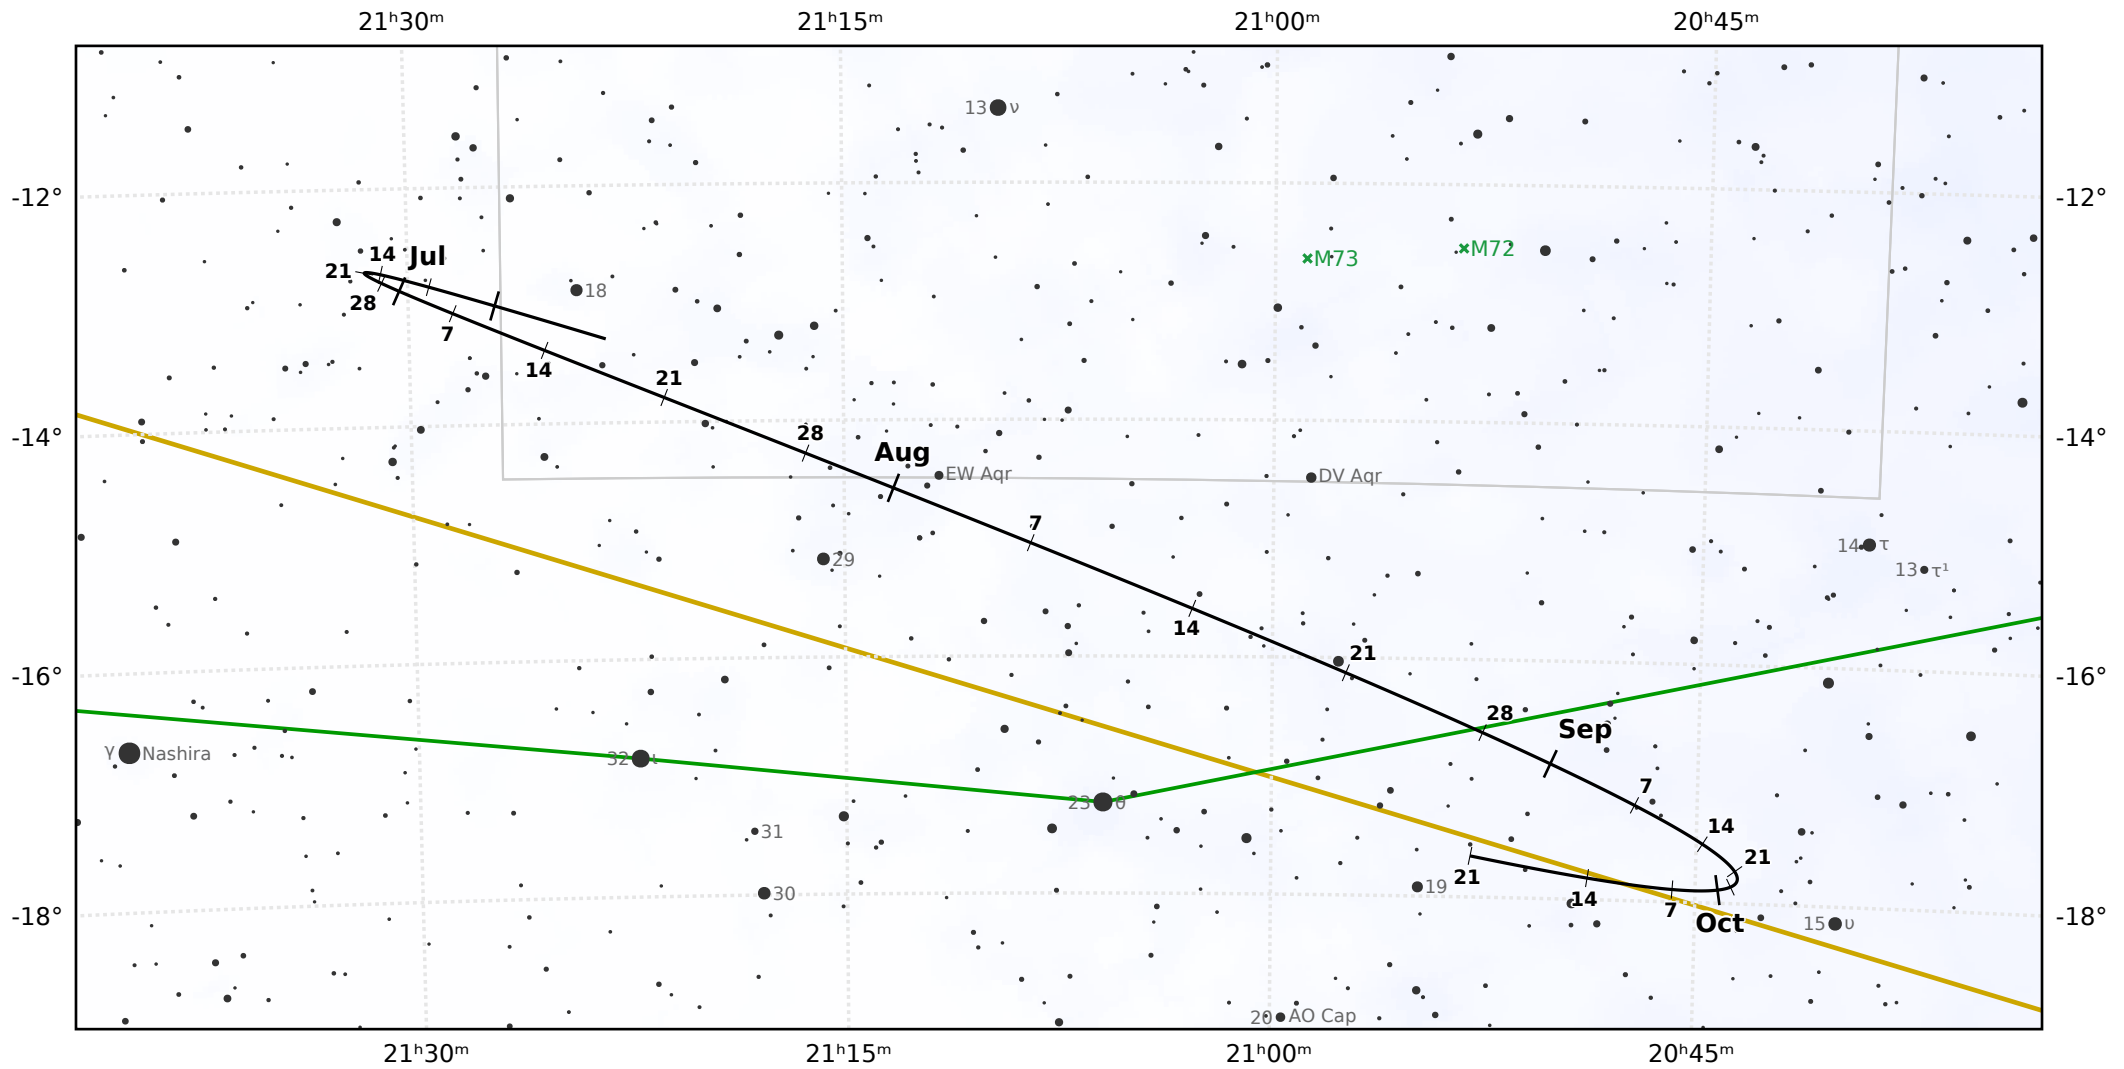

# The path of Asteroid 16 Psyche around opposition on 7 Aug 2029

© Dominic Ford 2011-2021. Downloaded from <https://in-the-sky.org>

Magnitude scale: ● 9.5 ● 9.0 ● 8.5 ● 8.0 ● 7.5 ● 7.0 ● 6.5 ● 6.0 ● 5.5 ● 5.0 ● 4.5 ● 4.0 ● 3.5

— Ecliptic Plane