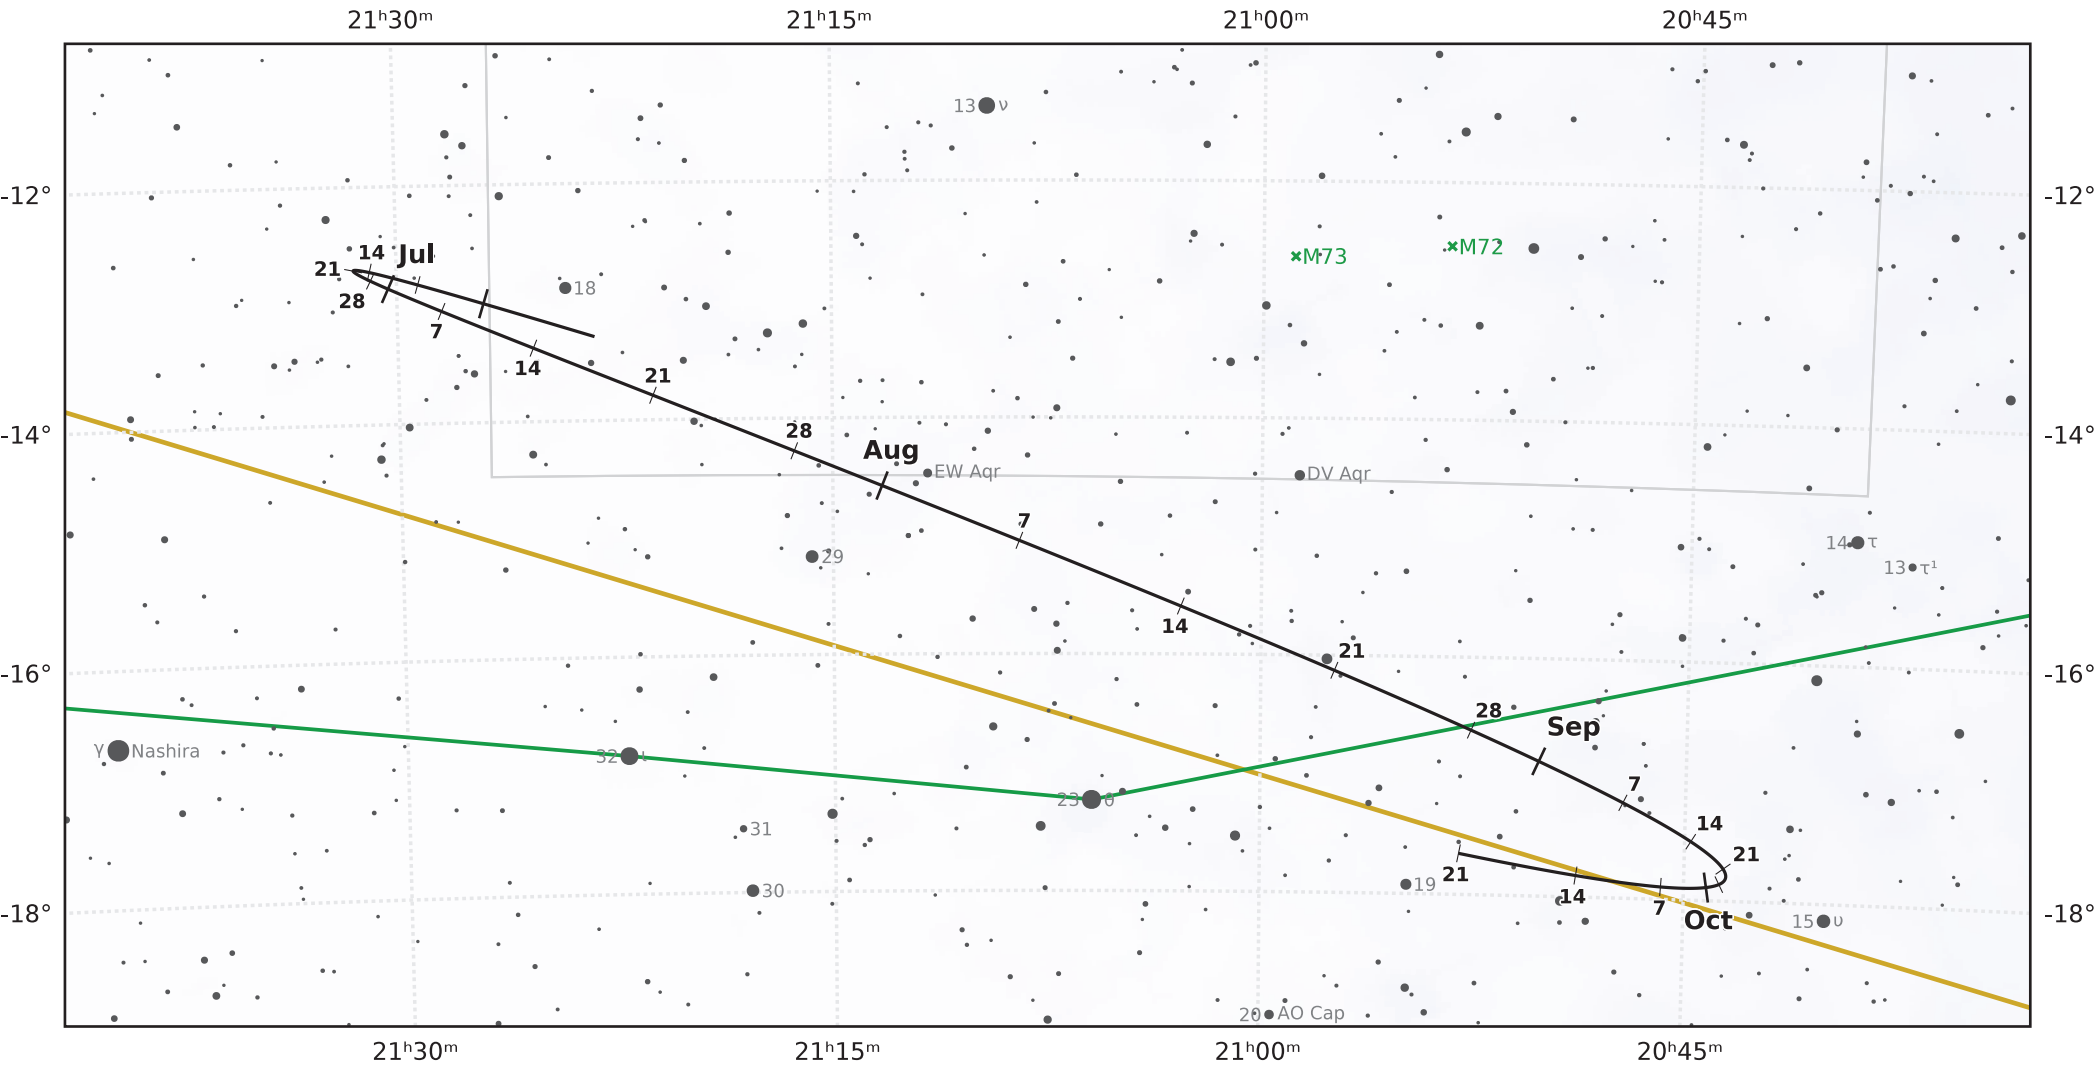

The path of Asteroid 16 Psyche around opposition on 7 Aug 2029

© Dominic Ford 2011-2021. Downloaded from <https://in-the-sky.org>

Magnitude scale: -9.5 -9.0 -8.5 -8.0 -7.5 -7.0 -6.5 -6.0 -5.5 -5.0 -4.5 -4.0 -3.5

— Ecliptic Plane