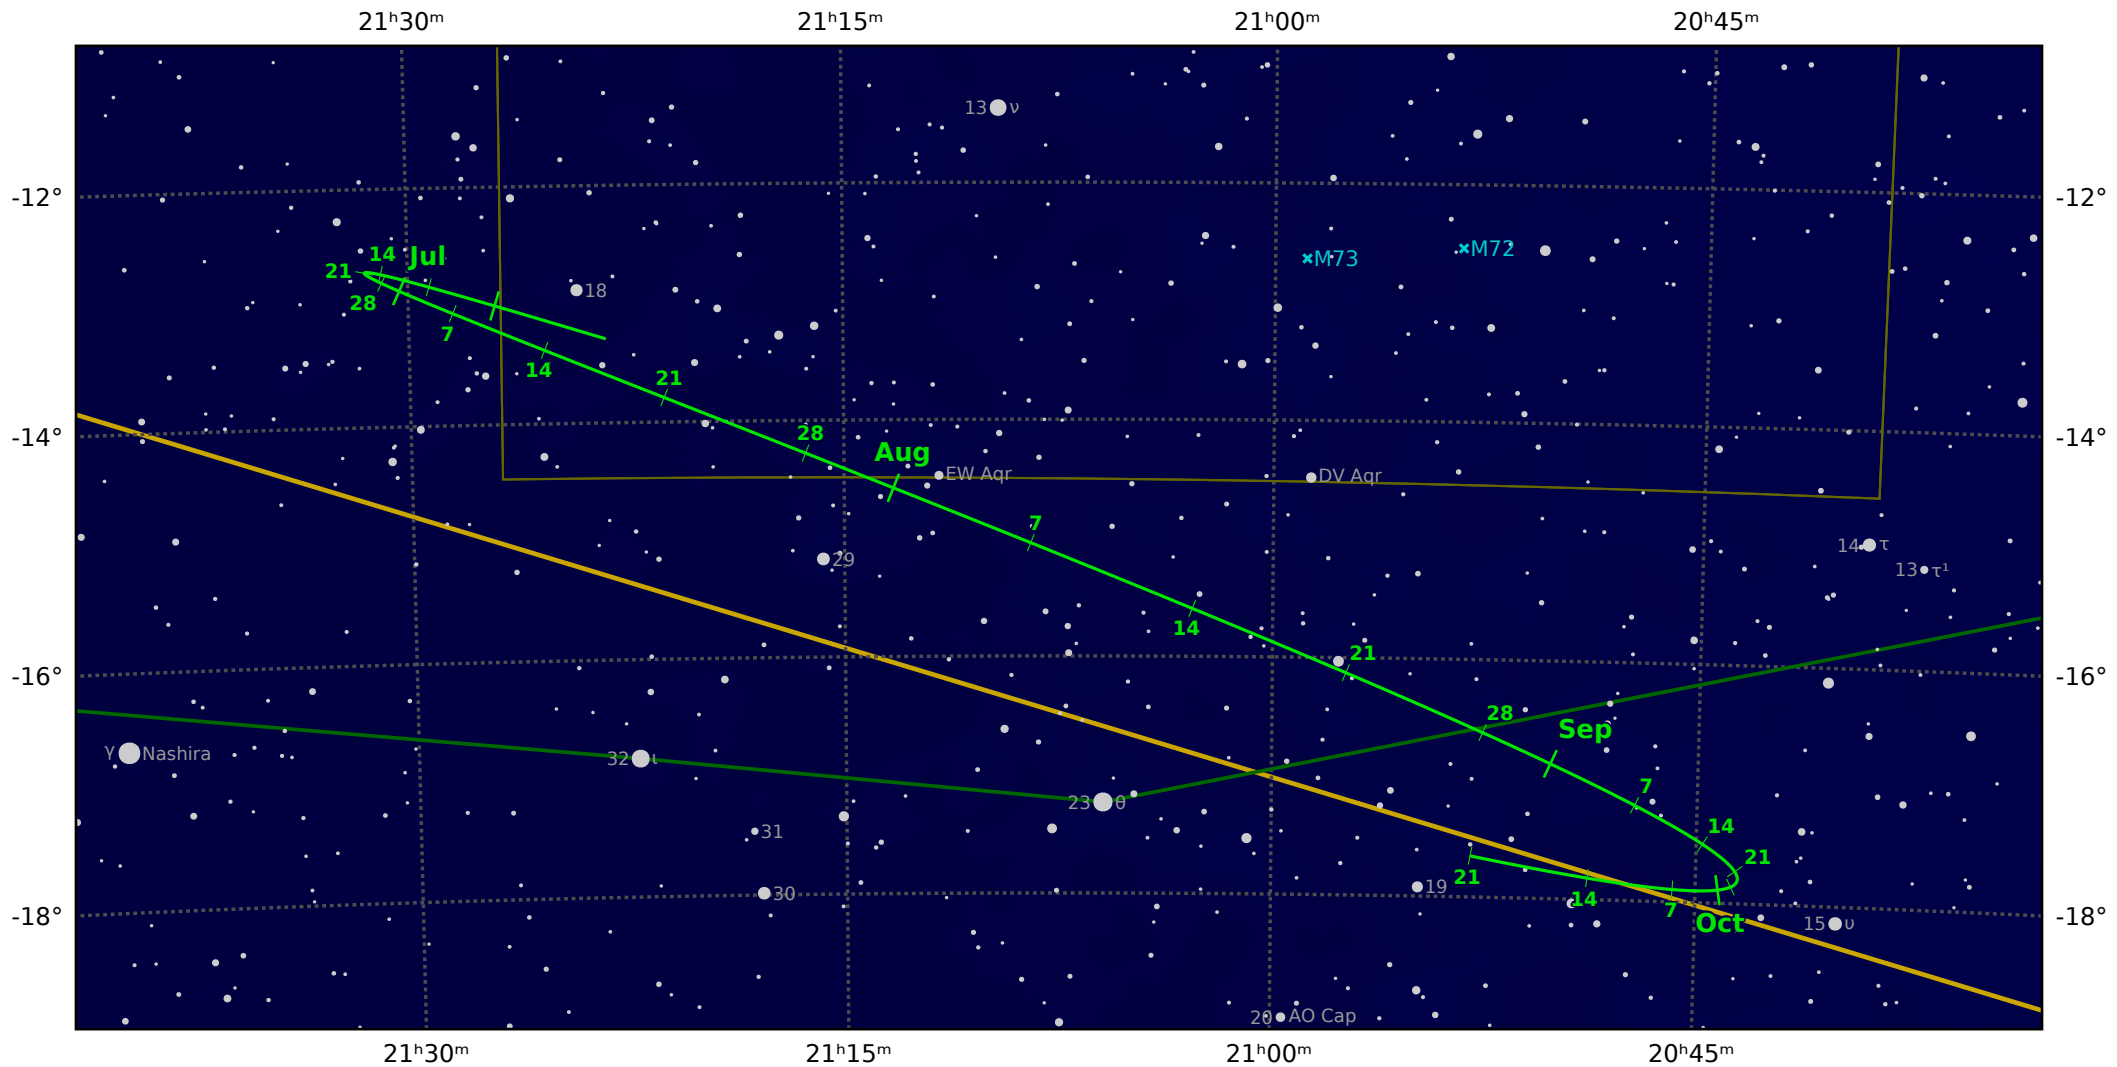

The path of Asteroid 16 Psyche around opposition on 7 Aug 2029

© Dominic Ford 2011-2021. Downloaded from <https://in-the-sky.org>

Magnitude scale: ● -9.5 ● -9.0 ● -8.5 ● -8.0 ● -7.5 ● -7.0 ● -6.5 ● -6.0 ● -5.5 ● -5.0 ● -4.5 ● -4.0 ● -3.5

— Ecliptic Plane