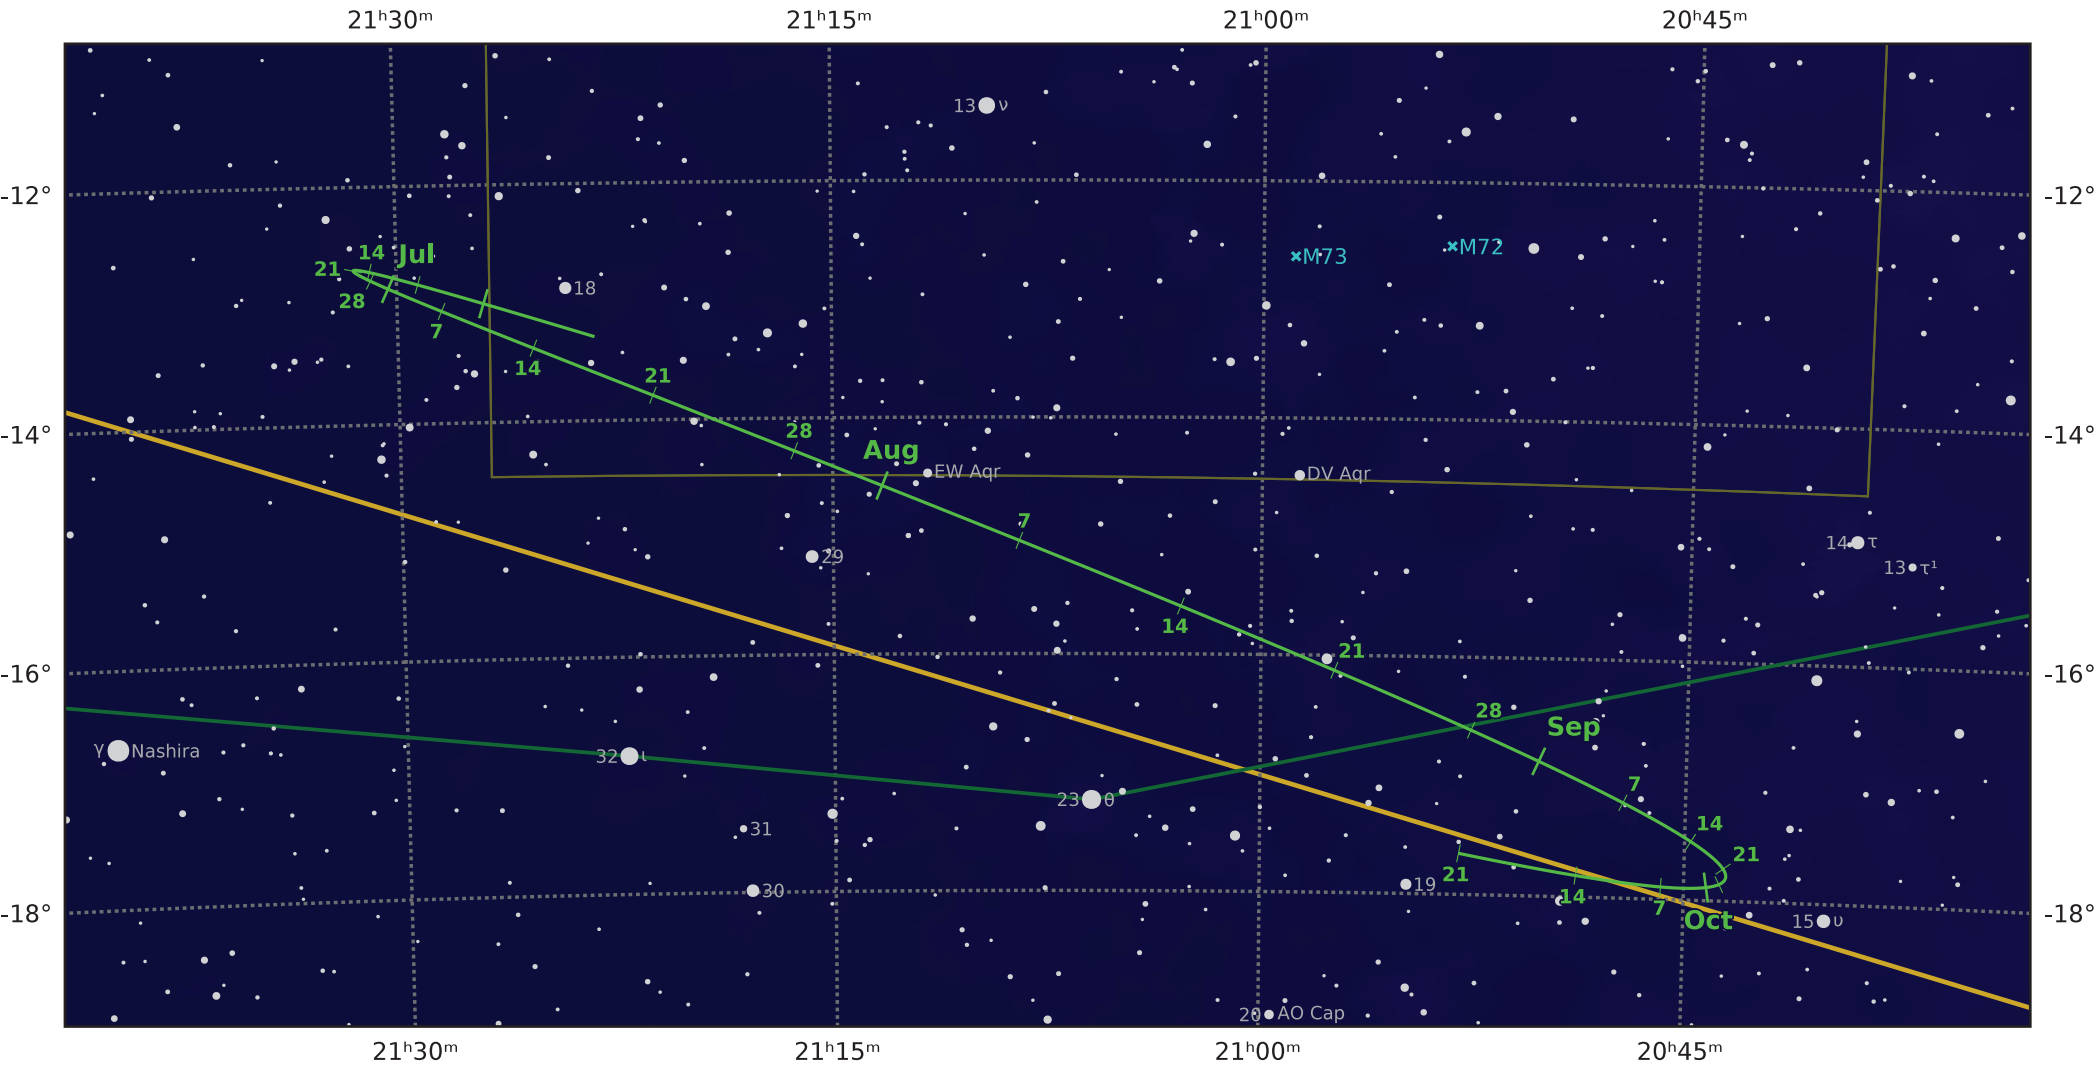

# The path of Asteroid 16 Psyche around opposition on 7 Aug 2029

© Dominic Ford 2011-2021. Downloaded from <https://in-the-sky.org>

Magnitude scale: ● -9.5 ● -9.0 ● -8.5 ● -8.0 ● -7.5 ● -7.0 ● -6.5 ● -6.0 ● -5.5 ● -5.0 ● -4.5 ● -4.0 ● -3.5

— Ecliptic Plane