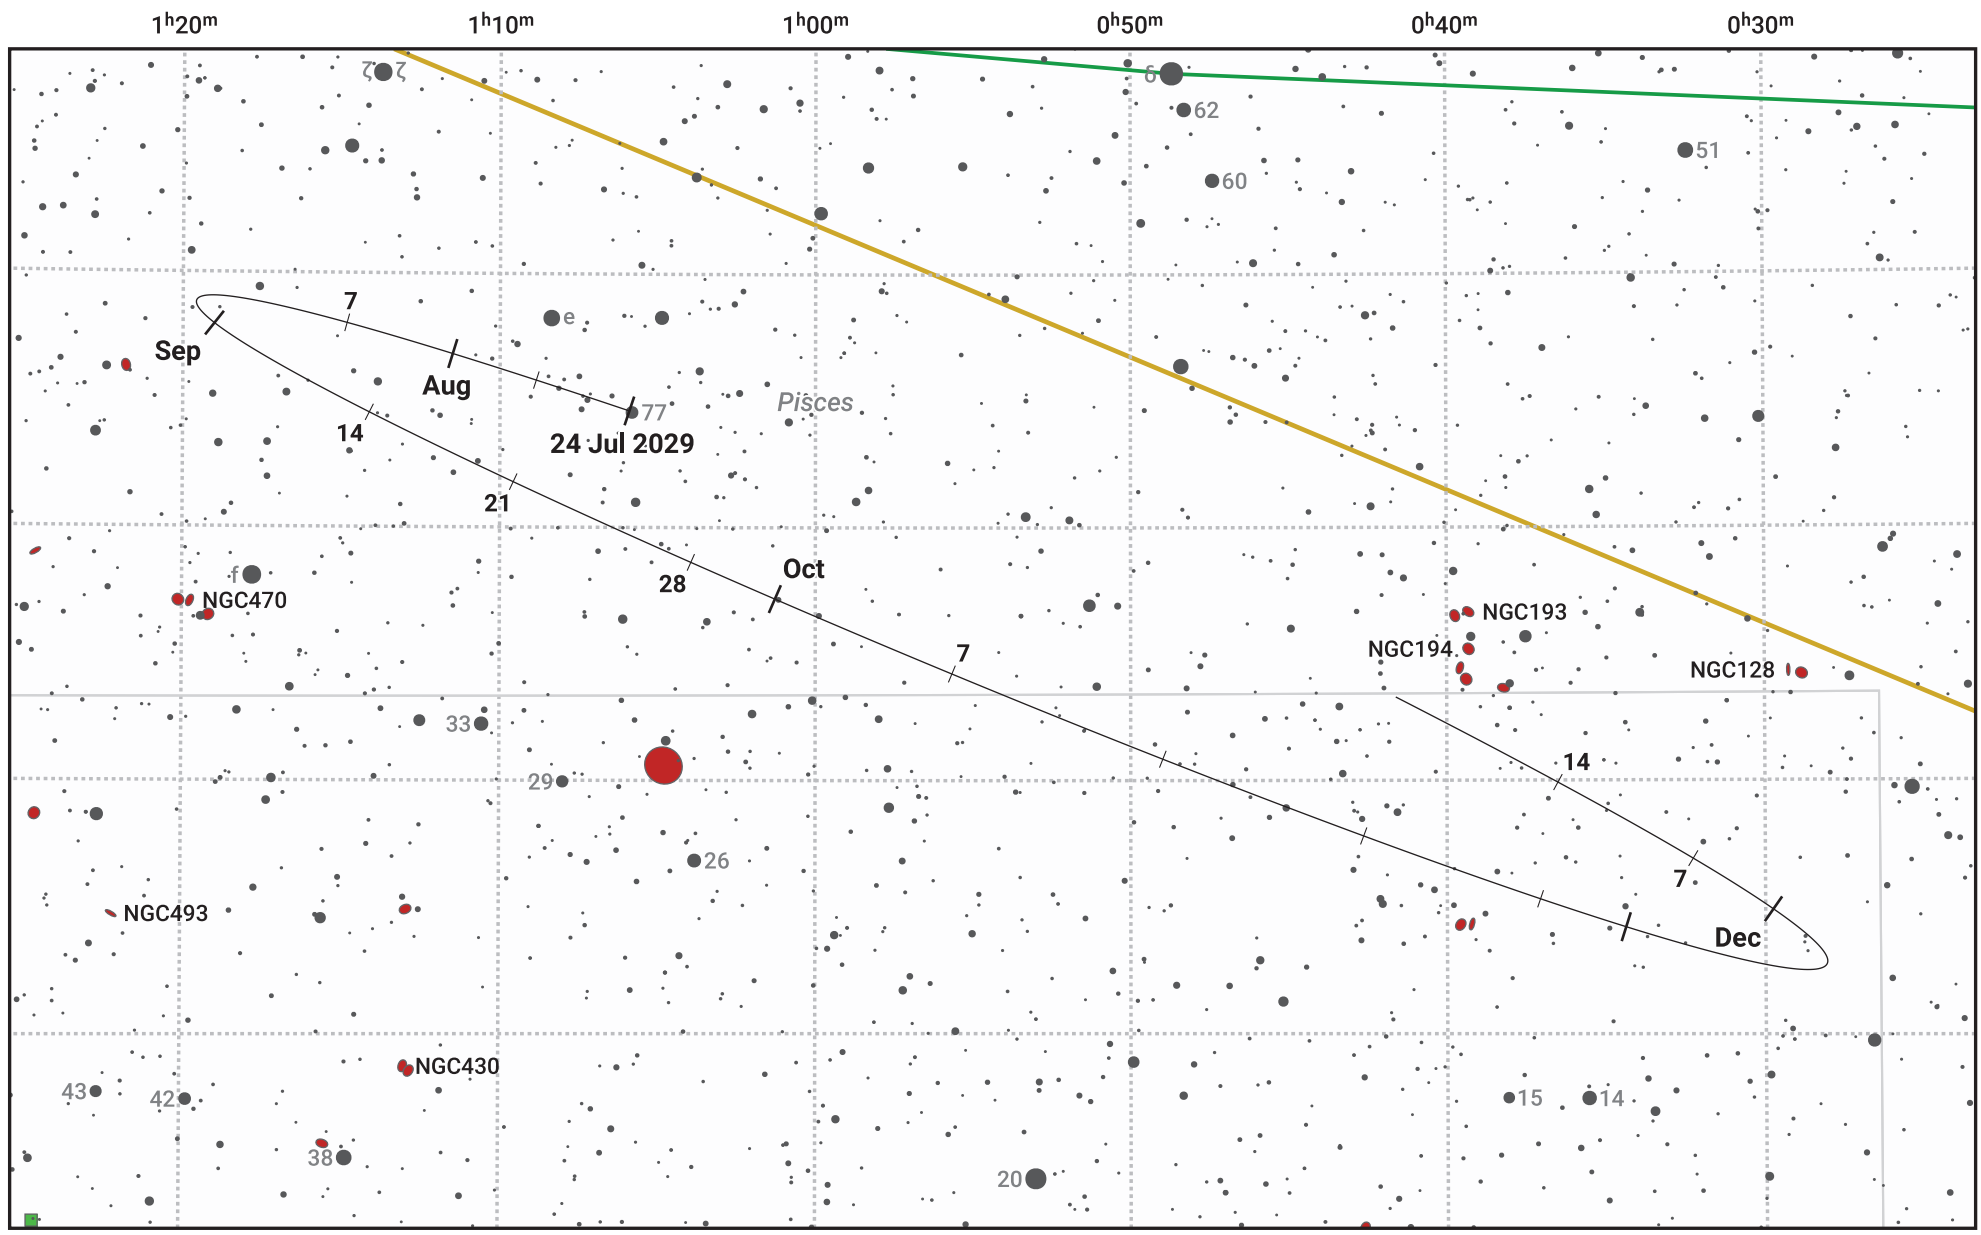

The path of Asteroid 27 Euterpe around opposition on 7 Oct 2029

© Dominic Ford 2011–2024. Date markers placed at midnight UTC. Downloaded from <https://in-the-sky.org>

Magnitude scale: 11.0 10.0 9.0 8.0 7.0 6.0 5.0 4.0

— Ecliptic Plane

Galaxy Bright nebula Open cluster Globular cluster

Date	Mag	Phase
2029 Aug 1	11.3	96%
2029 Sep 1	10.5	98%
2029 Sep 4	10.4	98%
2029 Oct 1	9.6	100%
2029 Oct 5	9.4	100%
2029 Nov 1	10.0	99%
2029 Nov 22	10.5	96%
2029 Dec 1	10.6	96%