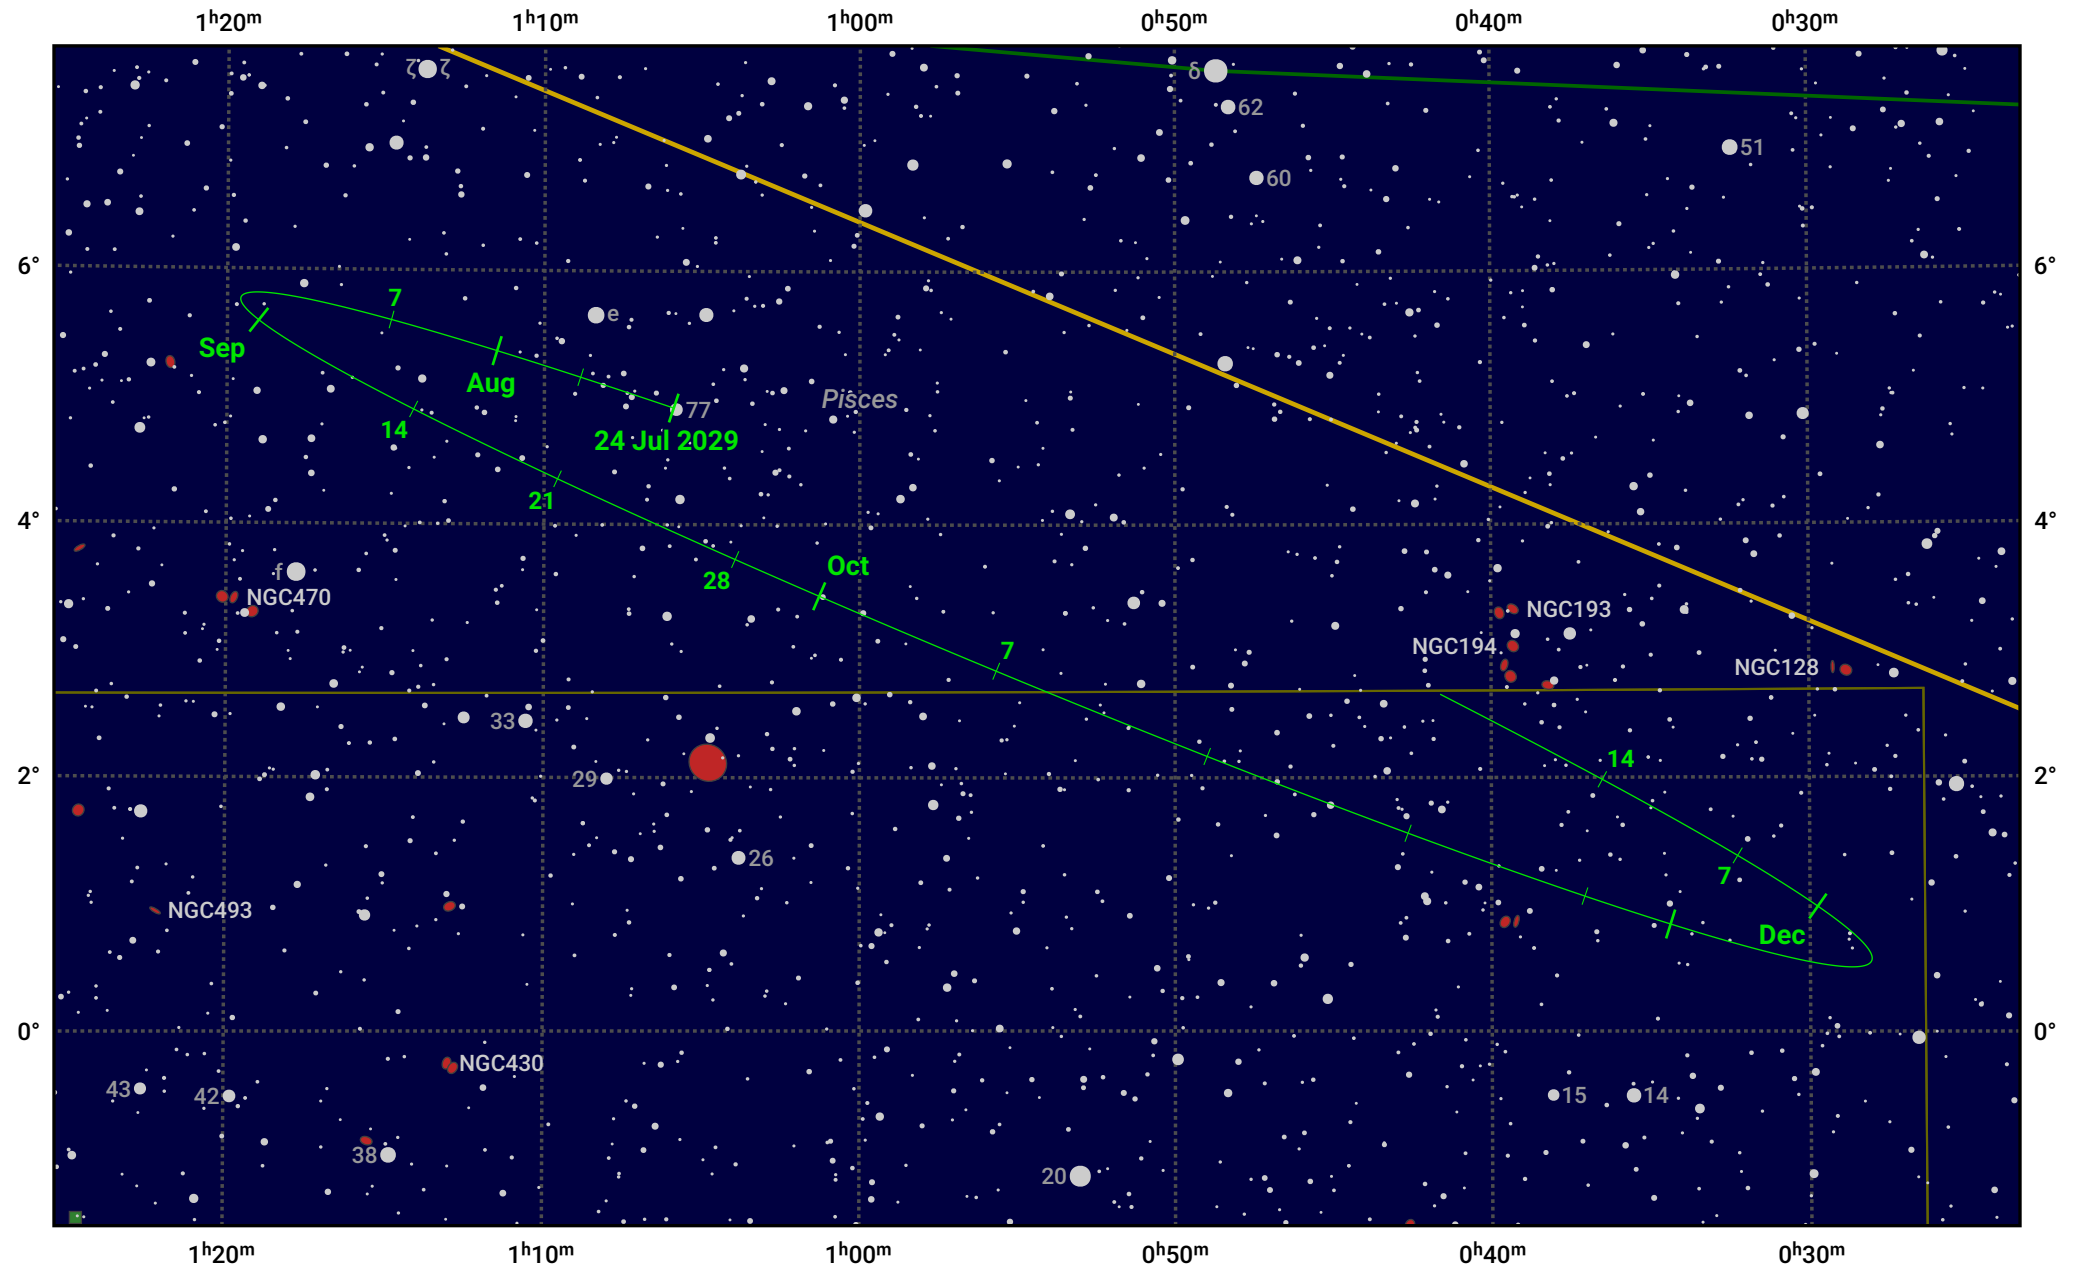

The path of Asteroid 27 Euterpe around opposition on 7 Oct 2029

© Dominic Ford 2011–2024. Date markers placed at midnight UTC. Downloaded from <https://in-the-sky.org>

Magnitude scale: 11.0 10.0 9.0 8.0 7.0 6.0 5.0 4.0

— Ecliptic Plane

Galaxy Bright nebula Open cluster Globular cluster

Date	Mag	Phase
2029 Aug 1	11.3	96%
2029 Sep 1	10.5	98%
2029 Sep 4	10.4	98%
2029 Oct 1	9.6	100%
2029 Oct 5	9.4	100%
2029 Nov 1	10.0	99%
2029 Nov 22	10.5	96%
2029 Dec 1	10.6	96%