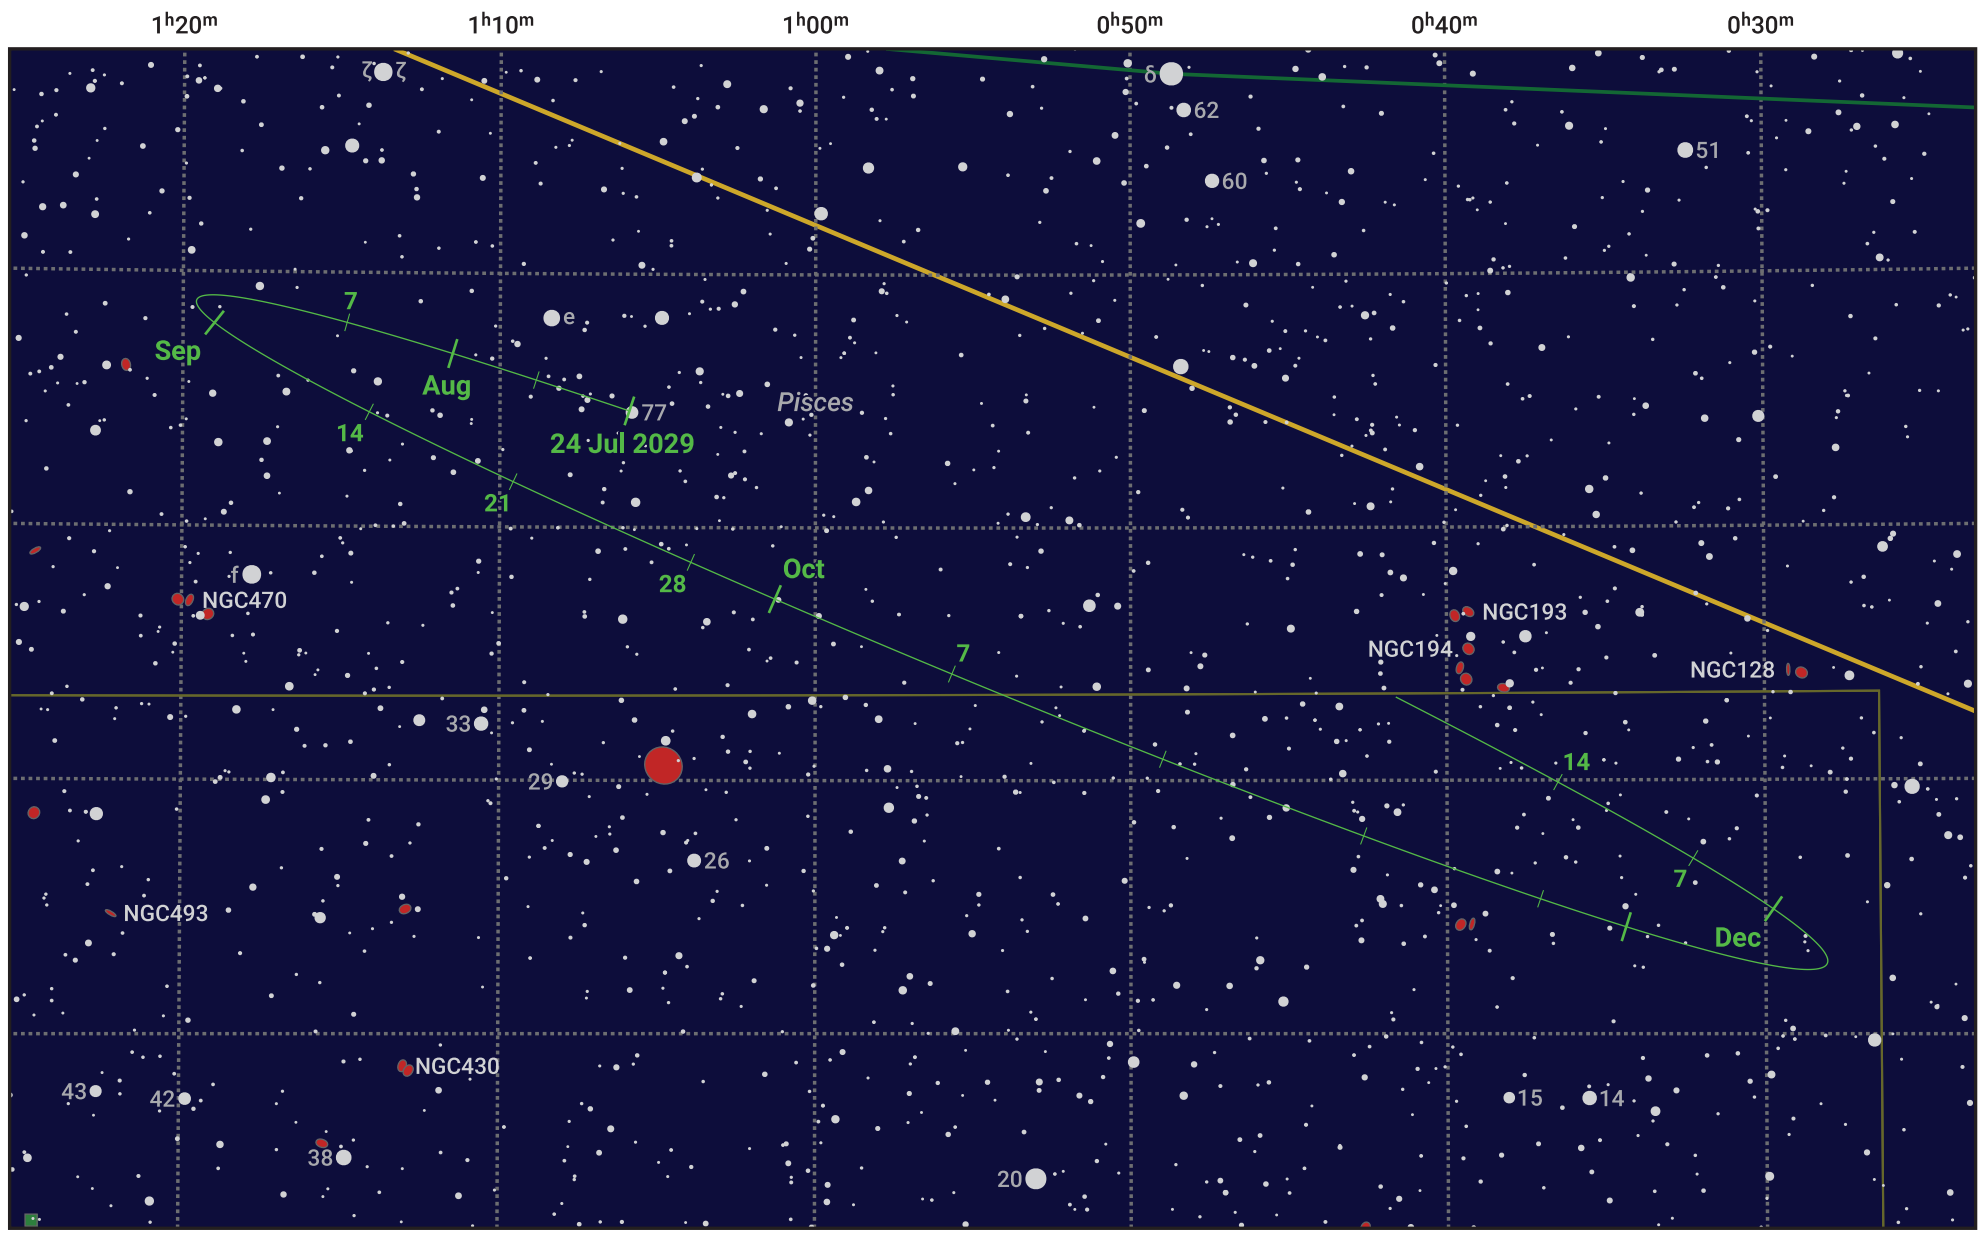

The path of Asteroid 27 Euterpe around opposition on 7 Oct 2029

© Dominic Ford 2011–2024. Date markers placed at midnight UTC. Downloaded from <https://in-the-sky.org>

Magnitude scale: 11.0 10.0 9.0 8.0 7.0 6.0 5.0 4.0

— Ecliptic Plane

- Galaxy
- Bright nebula
- Open cluster
- ⊙ Globular cluster

Date	Mag	Phase
2029 Aug 1	11.3	96%
2029 Sep 1	10.5	98%
2029 Sep 4	10.4	98%
2029 Oct 1	9.6	100%
2029 Oct 5	9.4	100%
2029 Nov 1	10.0	99%
2029 Nov 22	10.5	96%
2029 Dec 1	10.6	96%