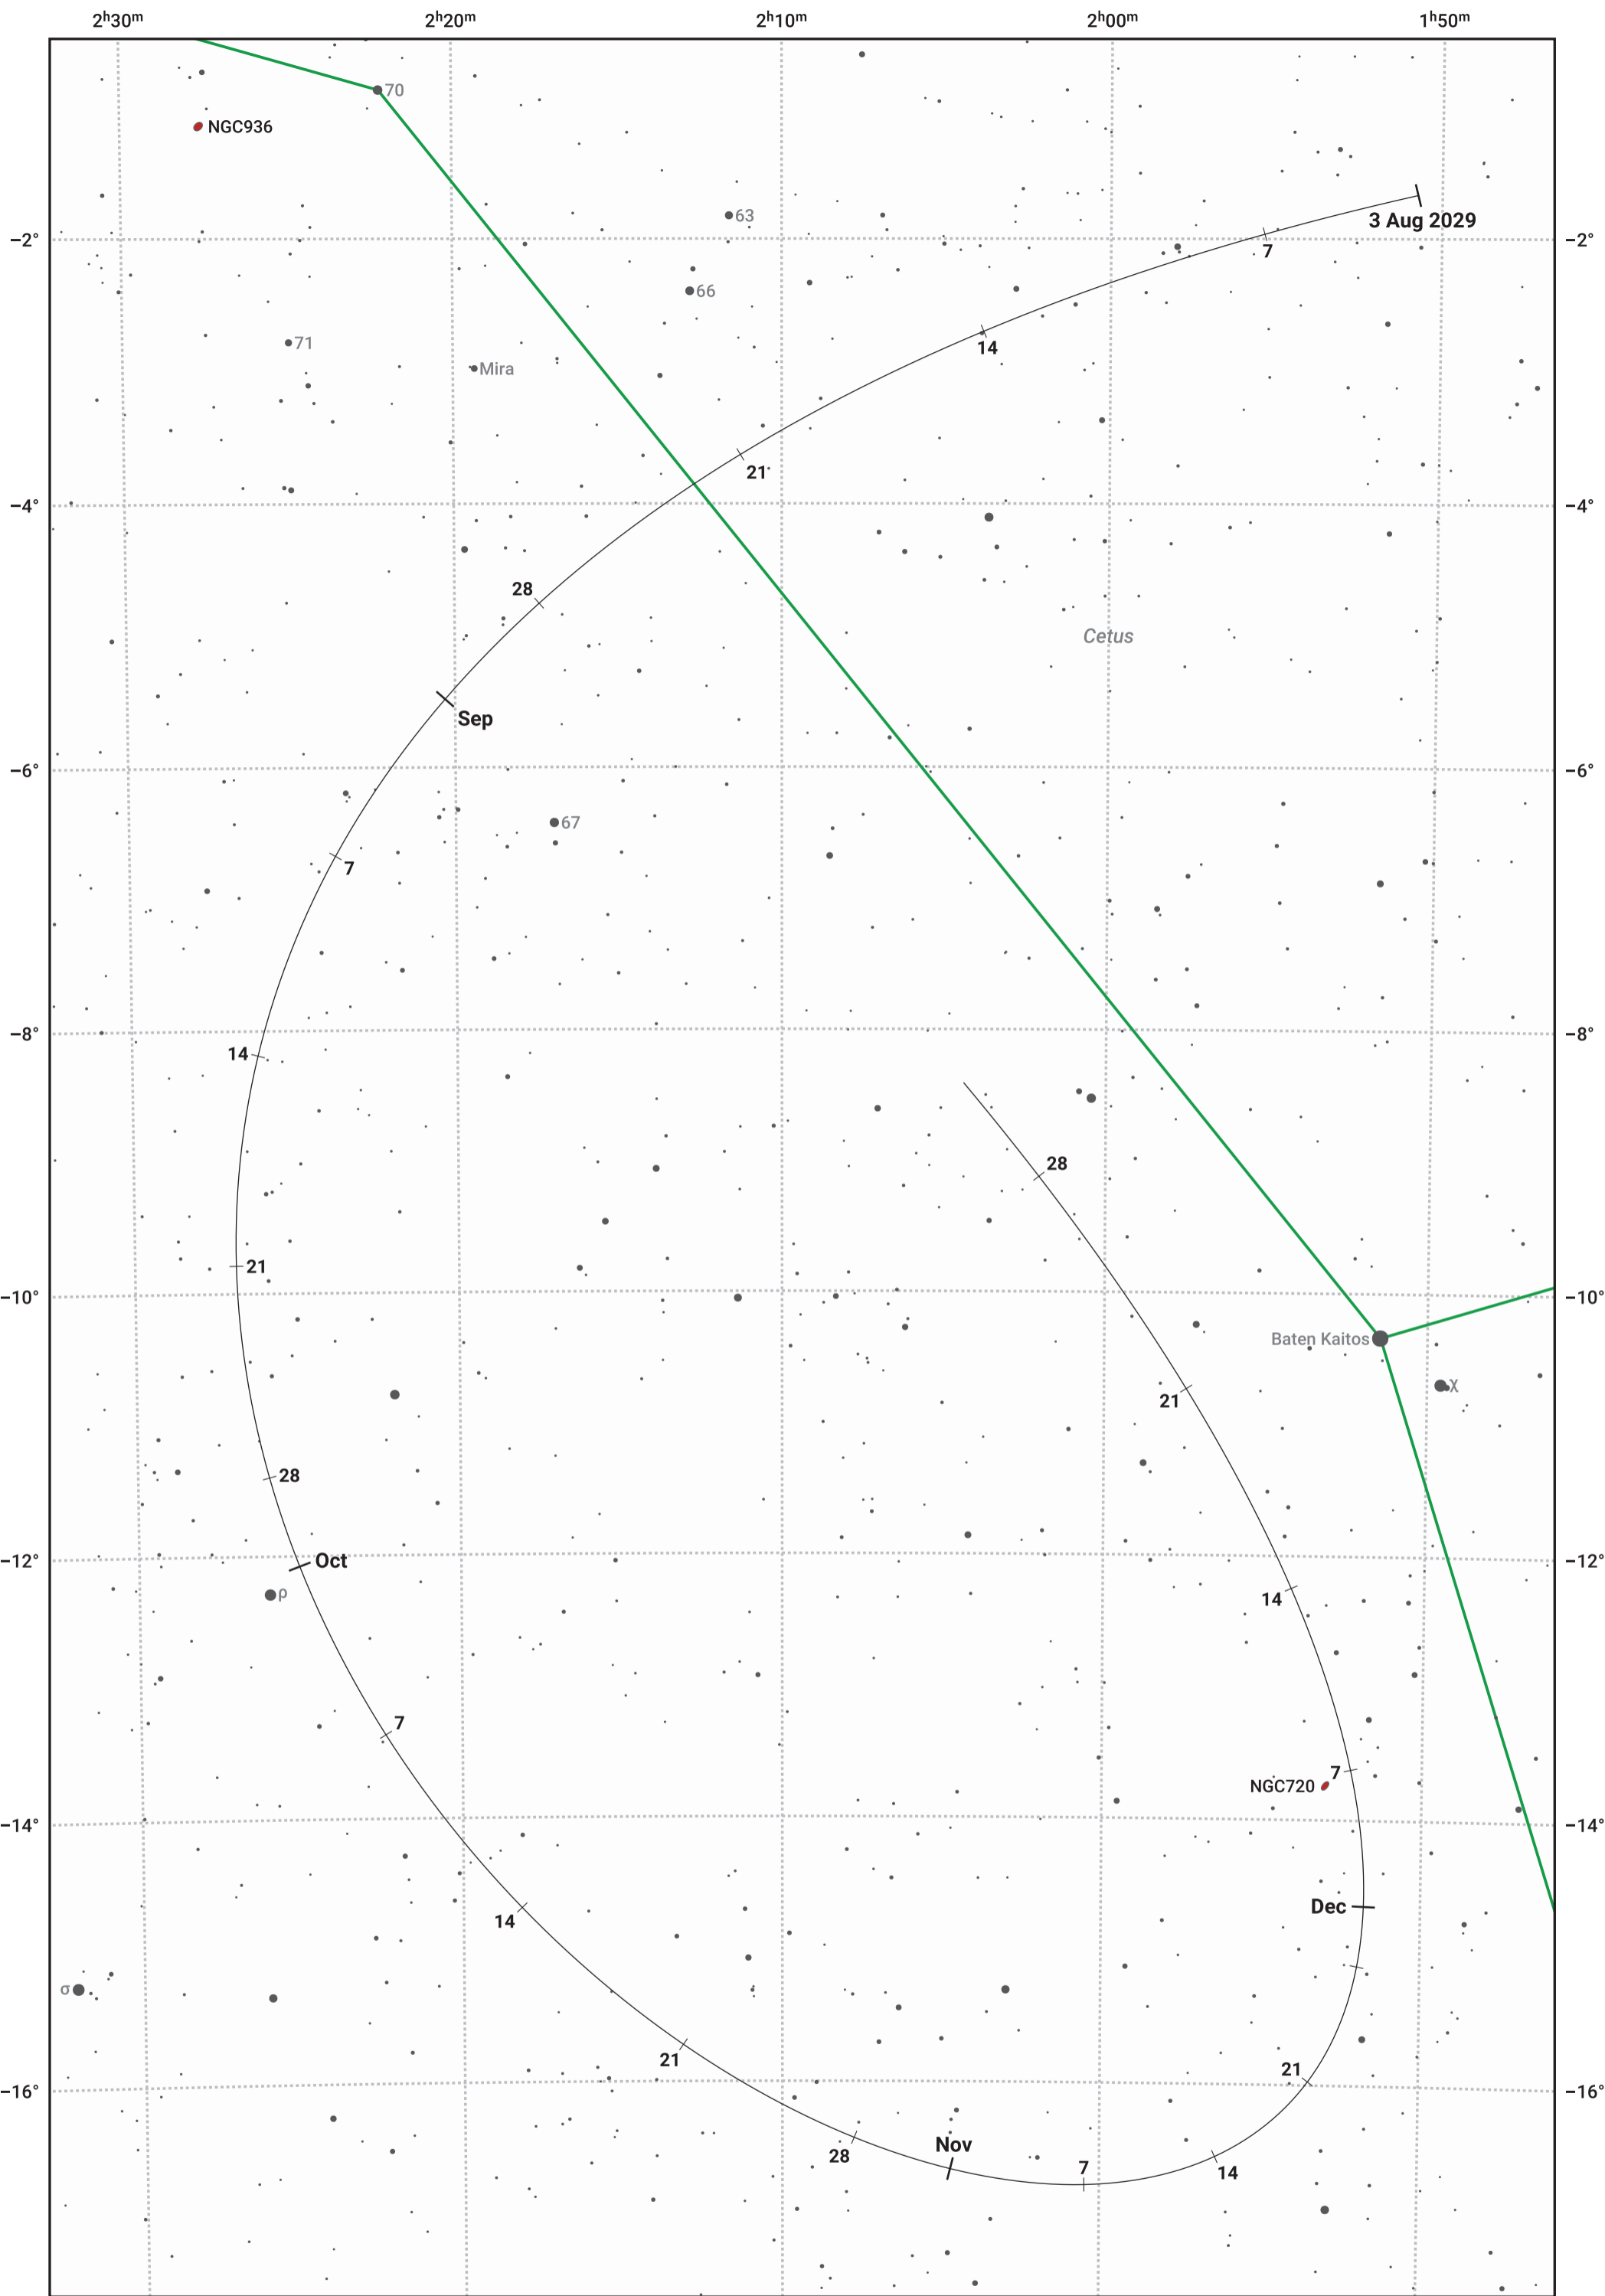

# The path of Asteroid 6 Hebe around opposition on 17 Oct 2029

© Dominic Ford 2011–2024. Date markers placed at midnight UTC. Downloaded from <https://in-the-sky.org>

Magnitude scale: 10.0 9.0 8.0 7.0 6.0 5.0 4.0 3.0

— Ecliptic Plane

Galaxy Bright nebula Open cluster Globular cluster

Date	Mag	Phase
2029 Sep 1	8.5	95%
2029 Sep 22	8.1	97%
2029 Oct 1	7.9	98%
2029 Nov 1	8.0	98%
2029 Dec 1	8.6	96%
2029 Dec 25	9.1	94%