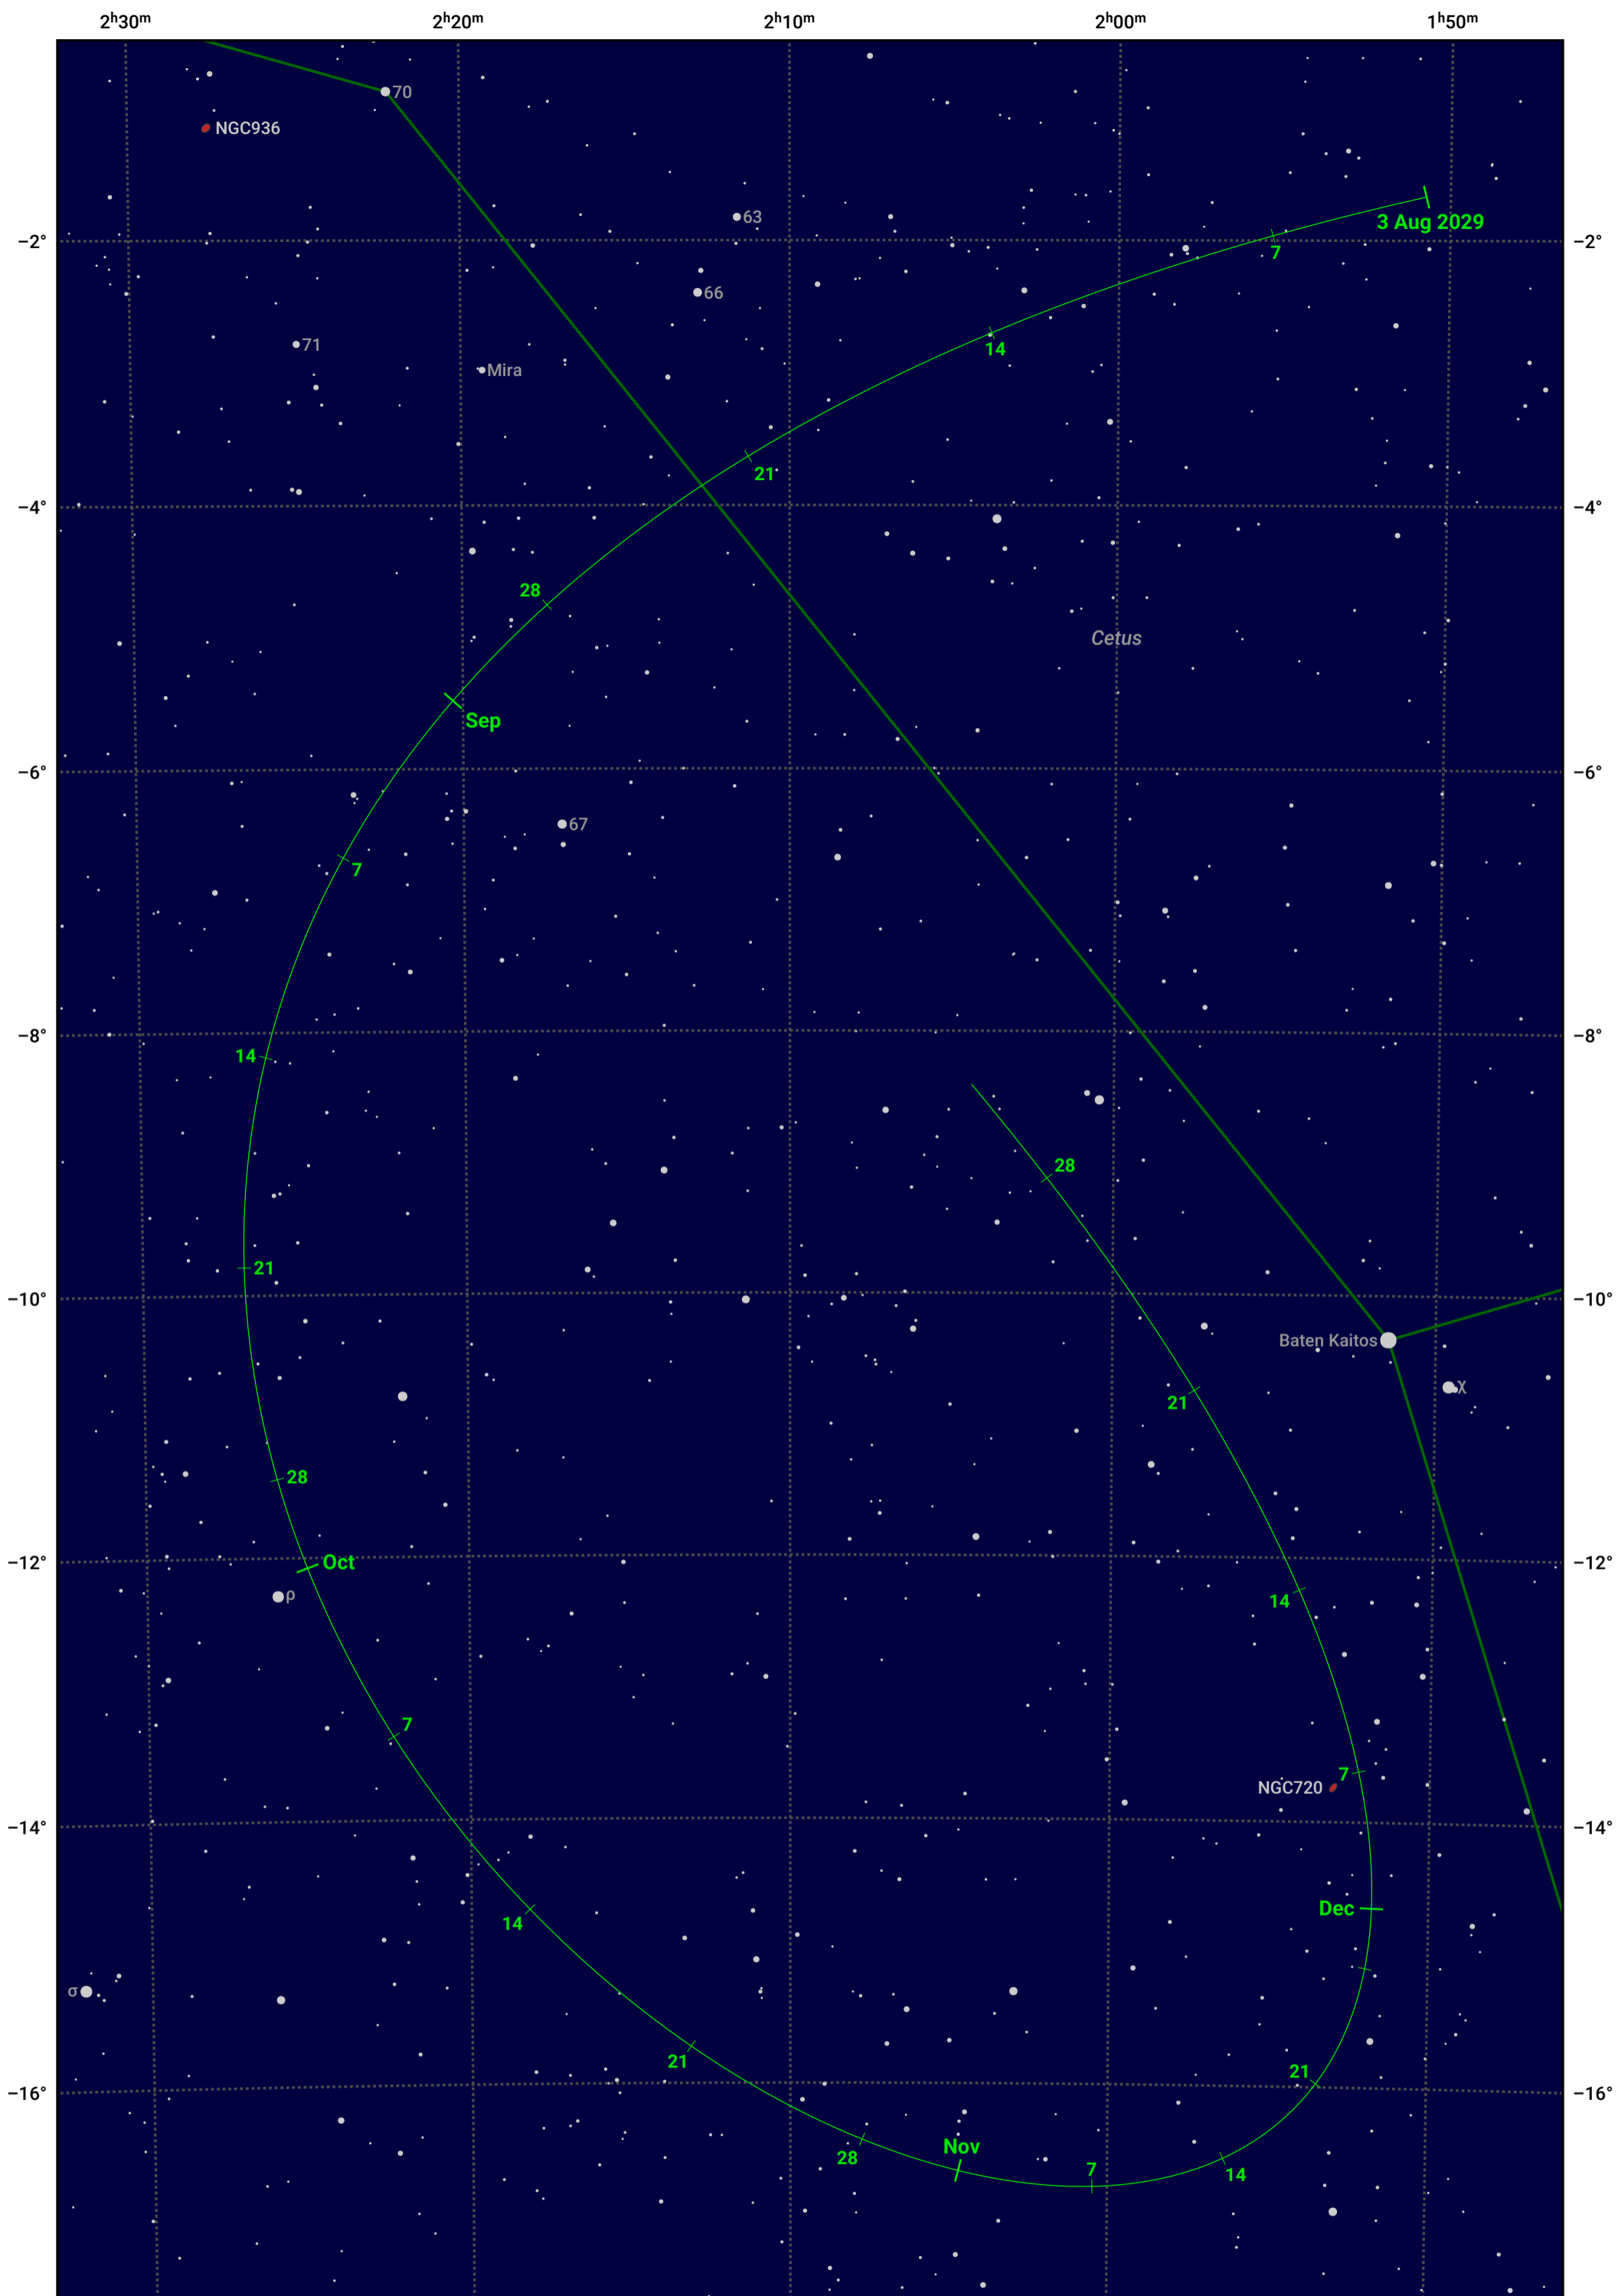

# The path of Asteroid 6 Hebe around opposition on 17 Oct 2029

© Dominic Ford 2011–2024. Date markers placed at midnight UTC. Downloaded from <https://in-the-sky.org>

Magnitude scale: 10.0 9.0 8.0 7.0 6.0 5.0 4.0 3.0

Ecliptic Plane

Galaxy Bright nebula Open cluster Globular cluster

Date	Mag	Phase
2029 Sep 1	8.5	95%
2029 Sep 22	8.1	97%
2029 Oct 1	7.9	98%
2029 Nov 1	8.0	98%
2029 Dec 1	8.6	96%
2029 Dec 25	9.1	94%