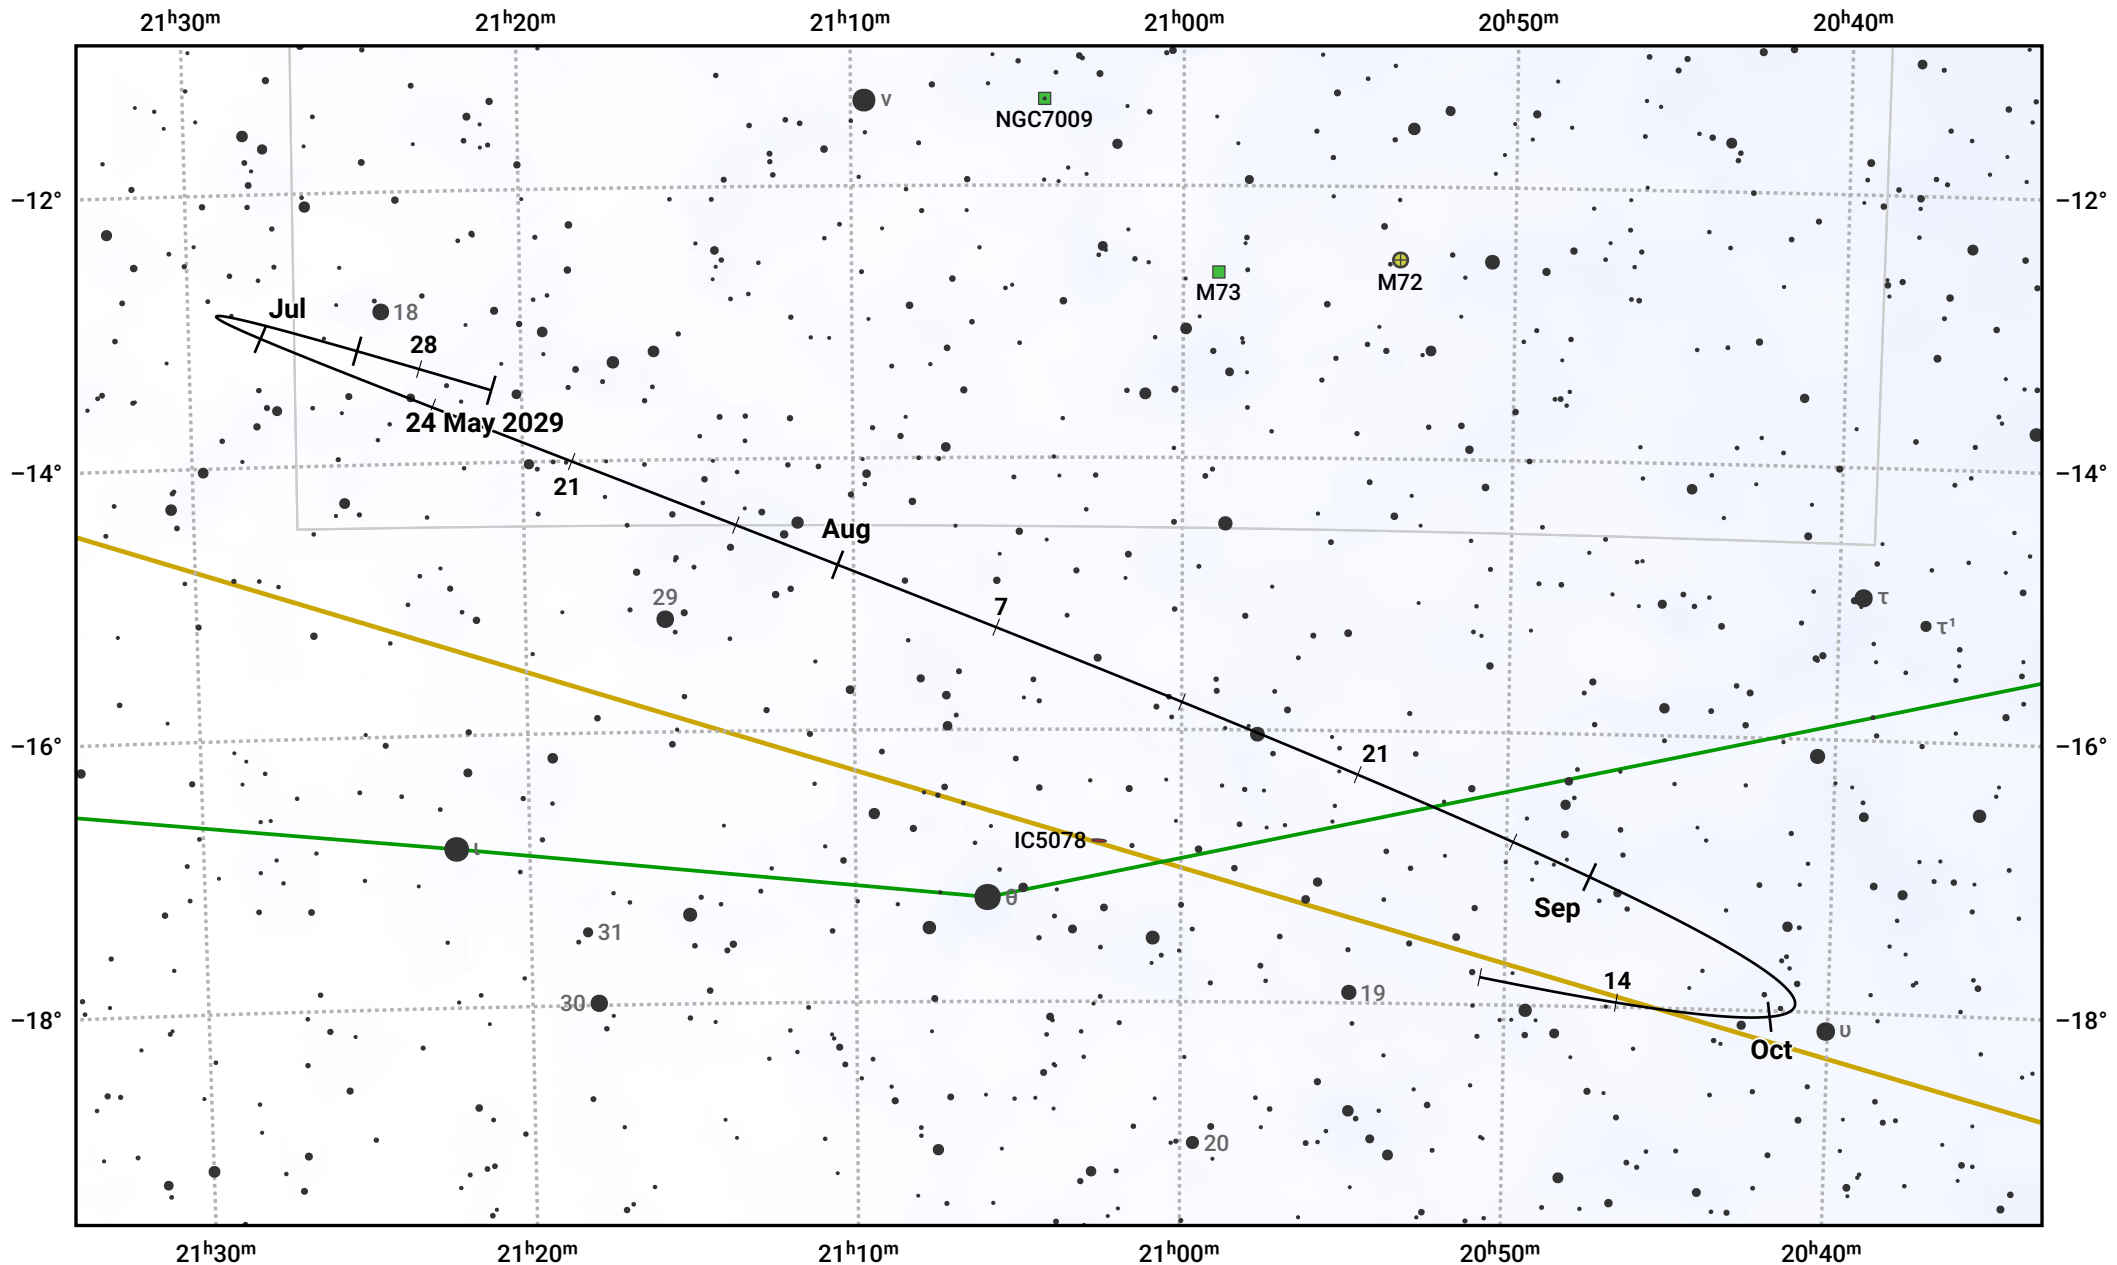

# The path of Asteroid 16 Psyche around opposition on 7 Aug 2029

© Dominic Ford 2011–2024. Date markers placed at midnight UTC. Downloaded from <https://in-the-sky.org>

Magnitude scale: • 10.0 • 9.0 • 8.0 • 7.0 • 6.0 • 5.0 • 4.0

— Ecliptic Plane

● Galaxy    ■ Bright nebula    ● Open cluster    ⊕ Globular cluster

Date	Mag
2029 Jun 1	11.2
2029 Jul 1	10.6
2029 Jul 13	10.3
2029 Aug 1	9.8
2029 Sep 1	10.2
2029 Oct 1	10.8