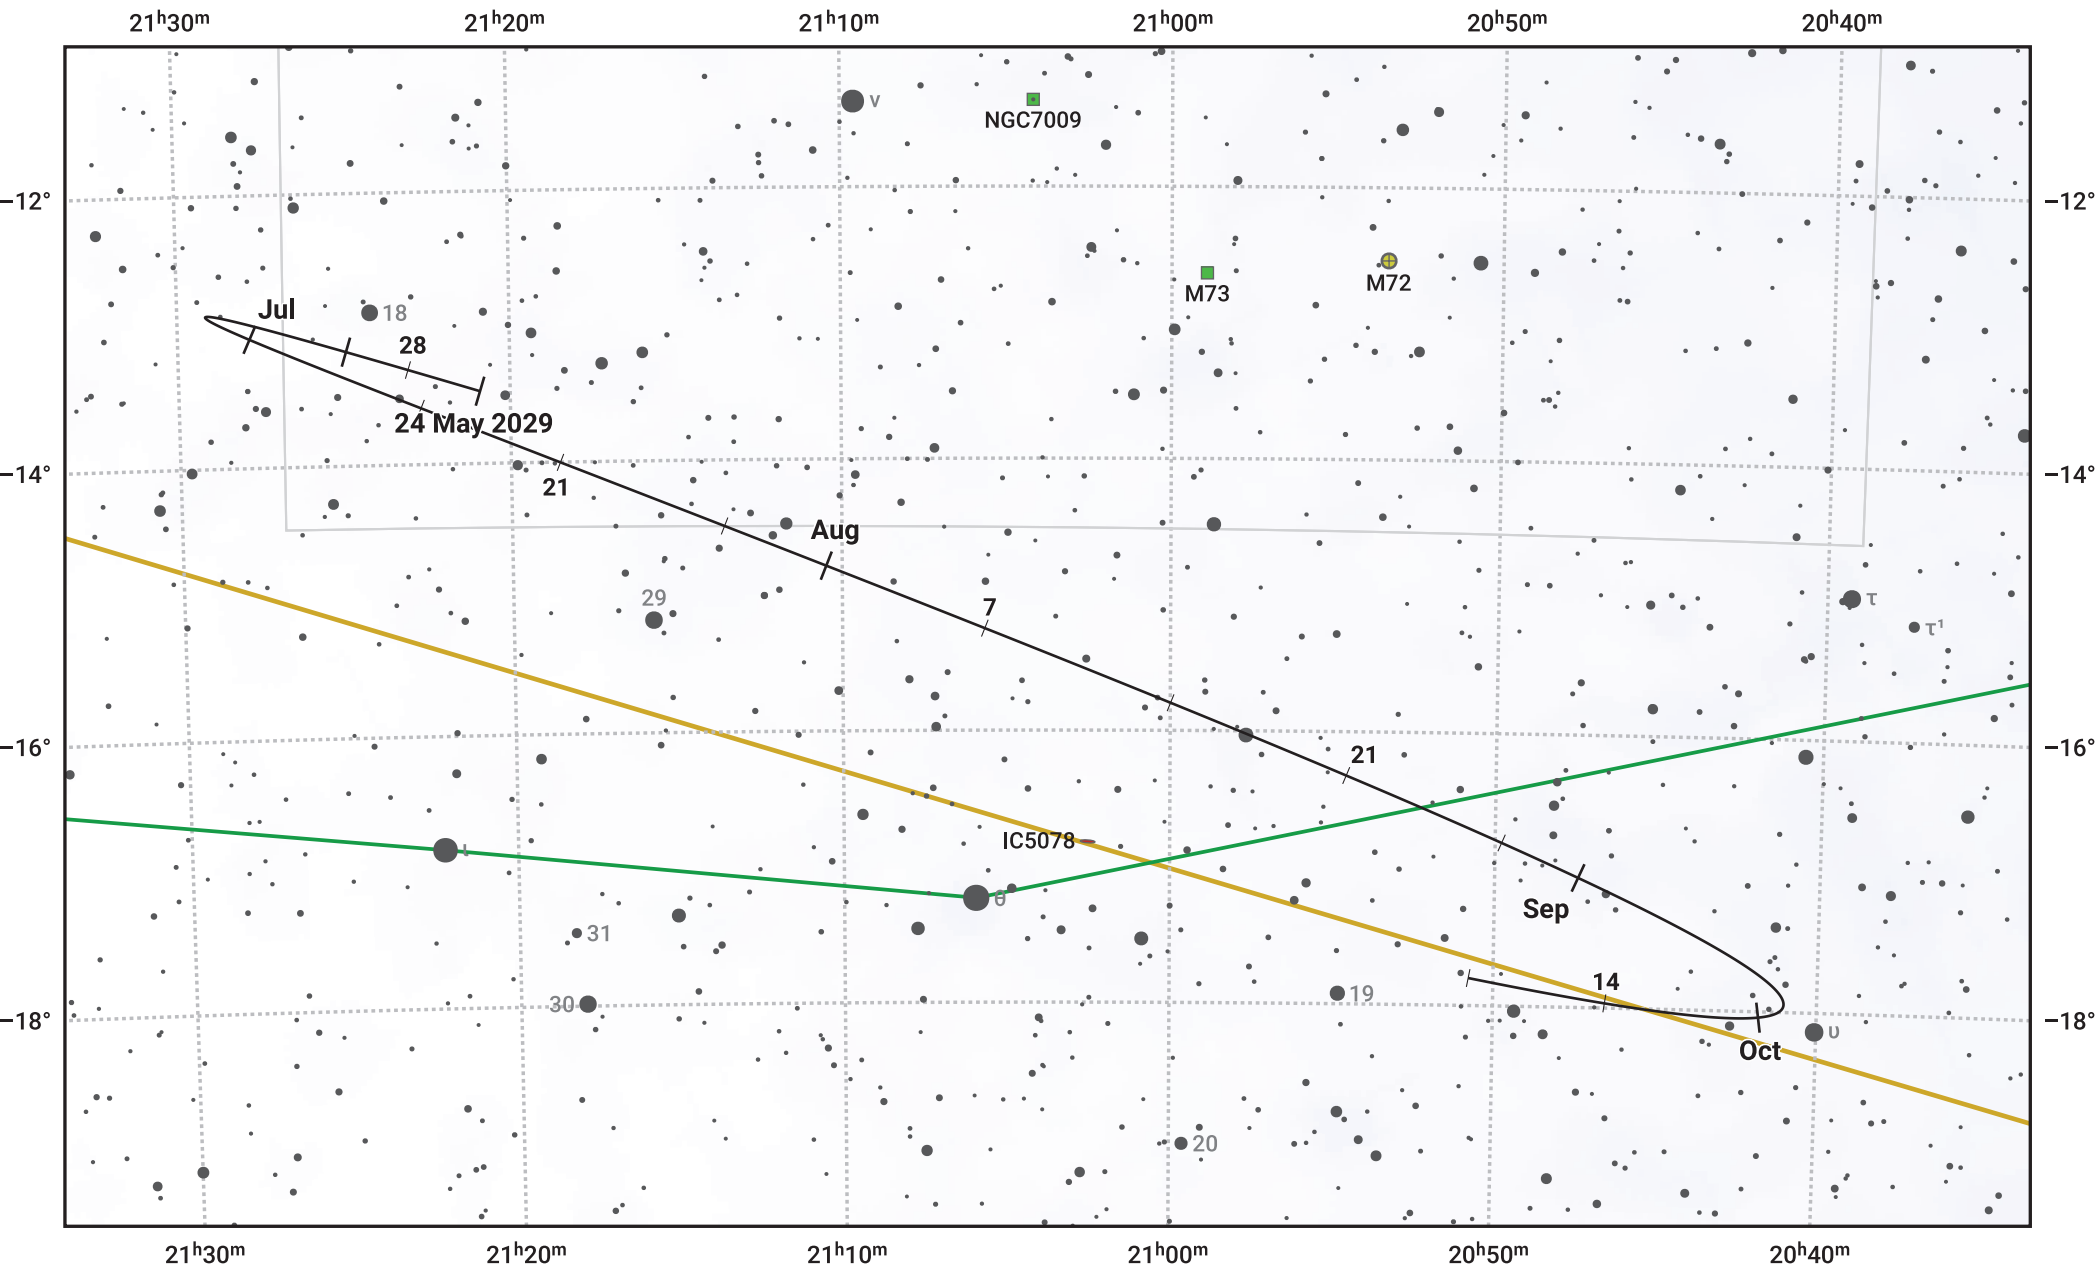

The path of Asteroid 16 Psyche around opposition on 7 Aug 2029

© Dominic Ford 2011–2024. Date markers placed at midnight UTC. Downloaded from <https://in-the-sky.org>

Magnitude scale: • 10.0 • 9.0 • 8.0 • 7.0 • 6.0 • 5.0 ● 4.0

— Ecliptic Plane

● Galaxy
 ■ Bright nebula
 ● Open cluster
 ⊕ Globular cluster

Date	Mag
2029 Jun 1	11.2
2029 Jul 1	10.6
2029 Jul 13	10.3
2029 Aug 1	9.8
2029 Sep 1	10.2
2029 Oct 1	10.8