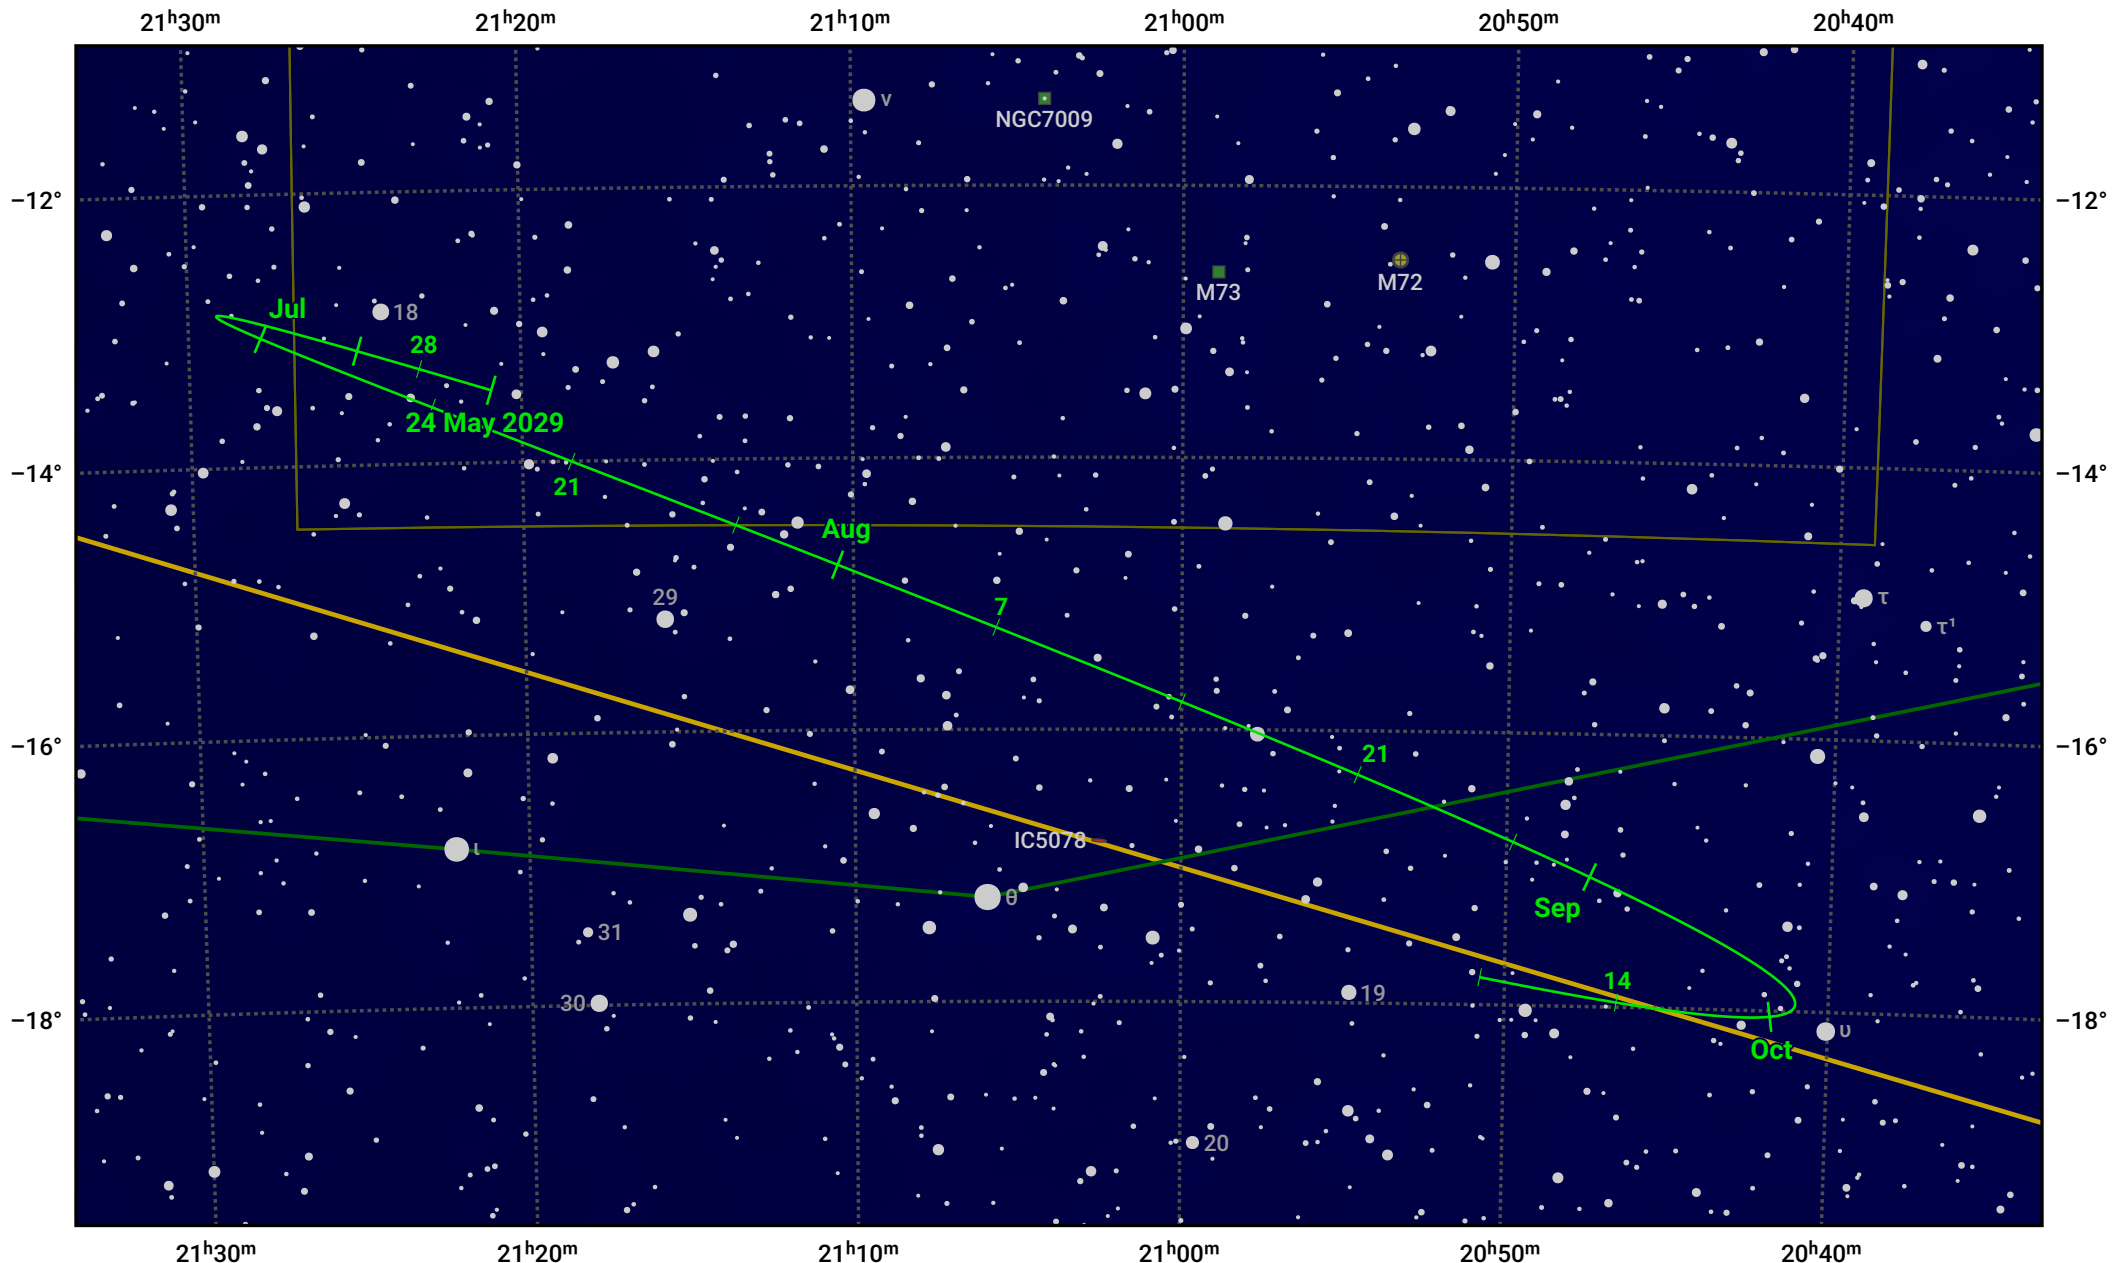

The path of Asteroid 16 Psyche around opposition on 7 Aug 2029

© Dominic Ford 2011–2024. Date markers placed at midnight UTC. Downloaded from <https://in-the-sky.org>

Magnitude scale: • 10.0 • 9.0 • 8.0 • 7.0 • 6.0 • 5.0 • 4.0

— Ecliptic Plane

● Galaxy ■ Bright nebula ● Open cluster ⊕ Globular cluster

Date	Mag
2029 Jun 1	11.2
2029 Jul 1	10.6
2029 Jul 13	10.3
2029 Aug 1	9.8
2029 Sep 1	10.2
2029 Oct 1	10.8