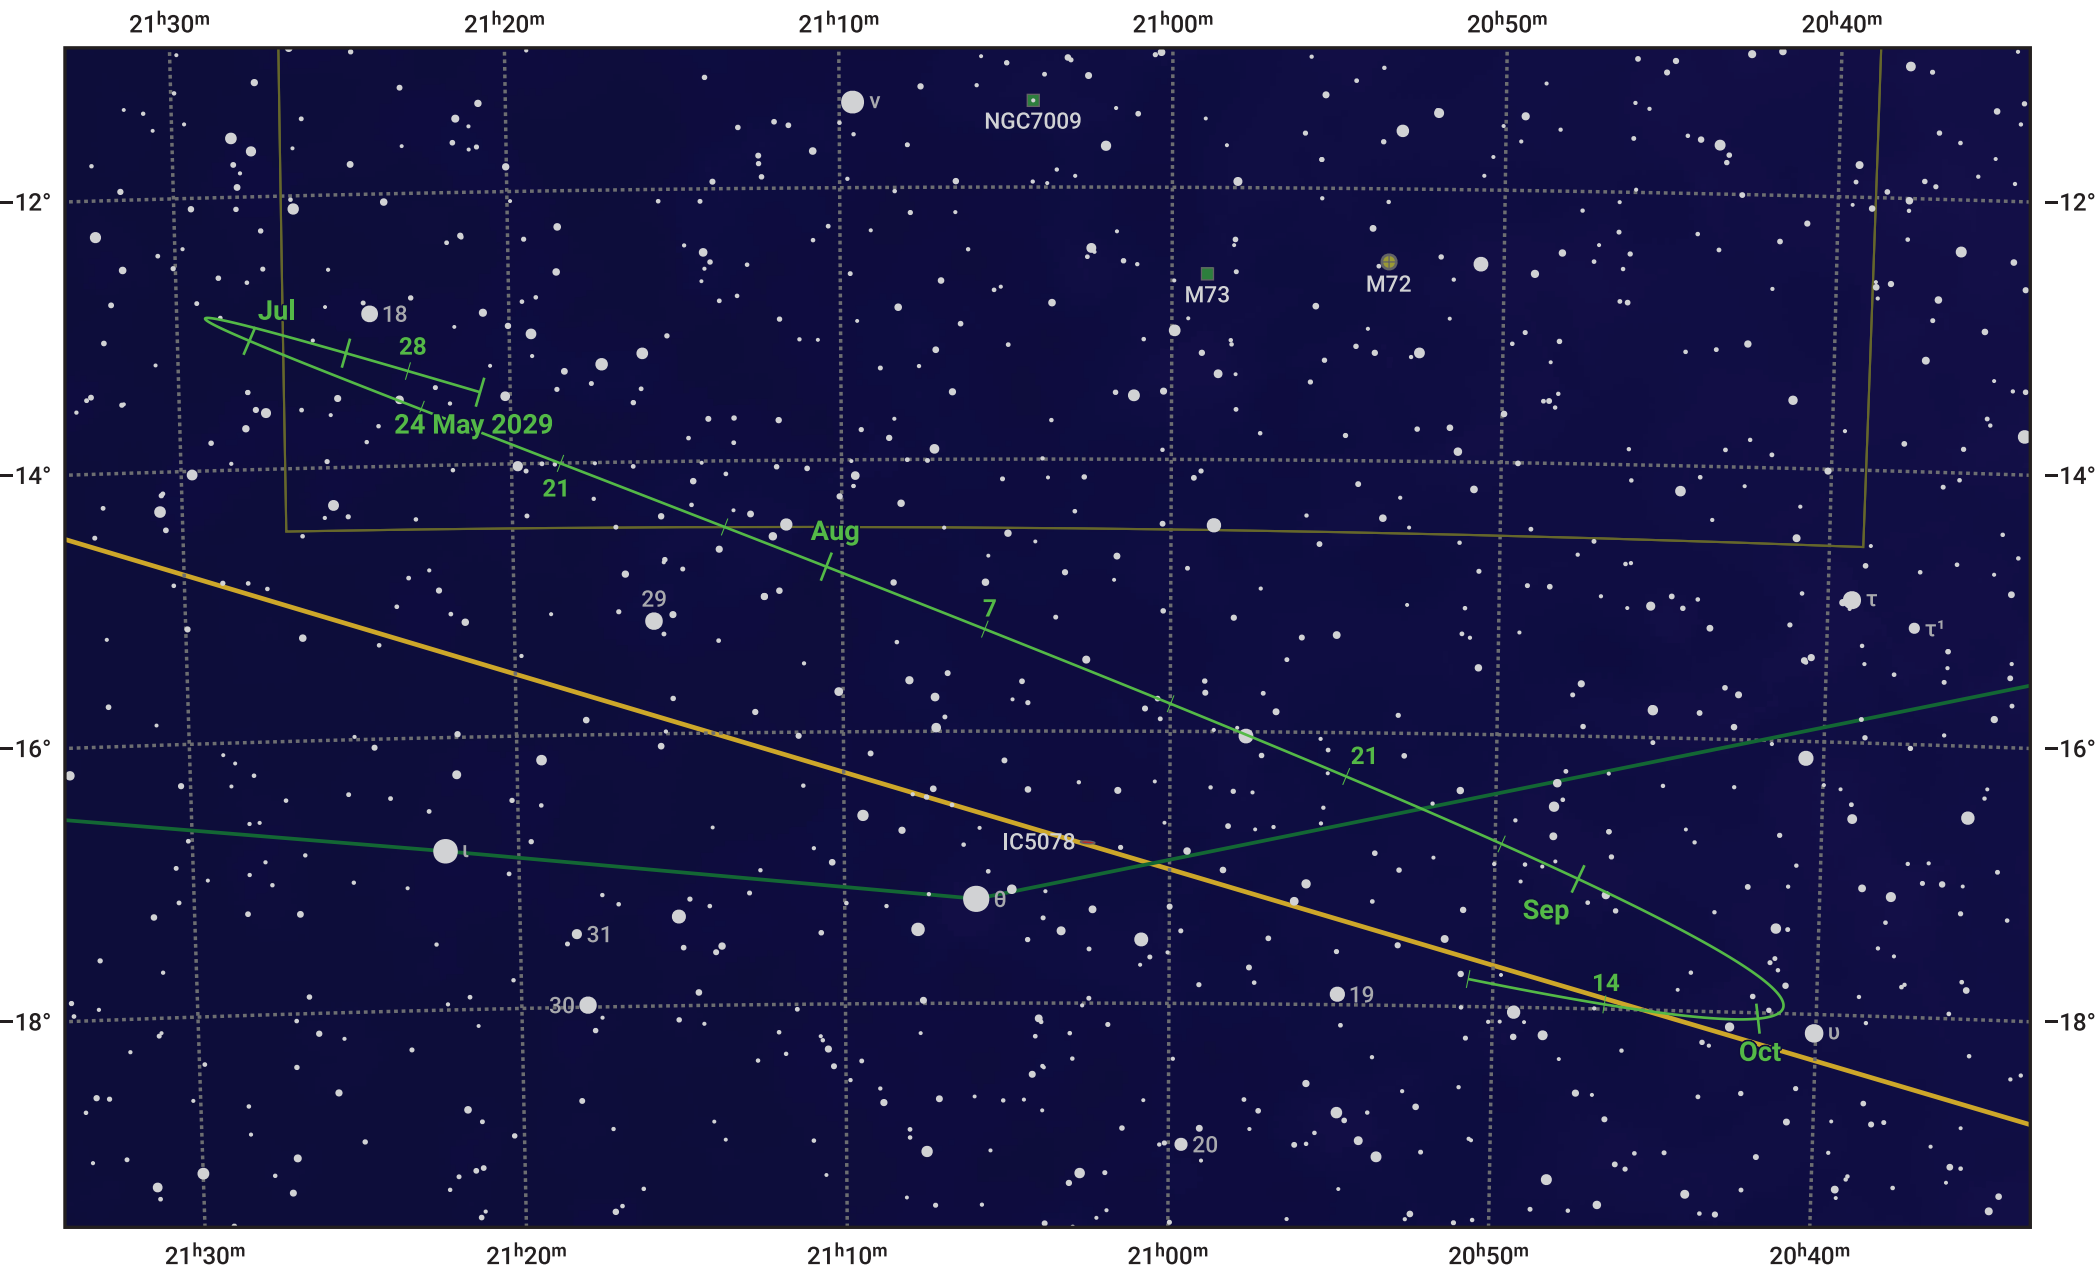

The path of Asteroid 16 Psyche around opposition on 7 Aug 2029

© Dominic Ford 2011–2024. Date markers placed at midnight UTC. Downloaded from <https://in-the-sky.org>

Magnitude scale: ● 10.0 ● 9.0 ● 8.0 ● 7.0 ● 6.0 ● 5.0 ● 4.0

— Ecliptic Plane

● Galaxy ● Bright nebula ● Open cluster ● Globular cluster

Date	Mag
2029 Jun 1	11.2
2029 Jul 1	10.6
2029 Jul 13	10.3
2029 Aug 1	9.8
2029 Sep 1	10.2
2029 Oct 1	10.8