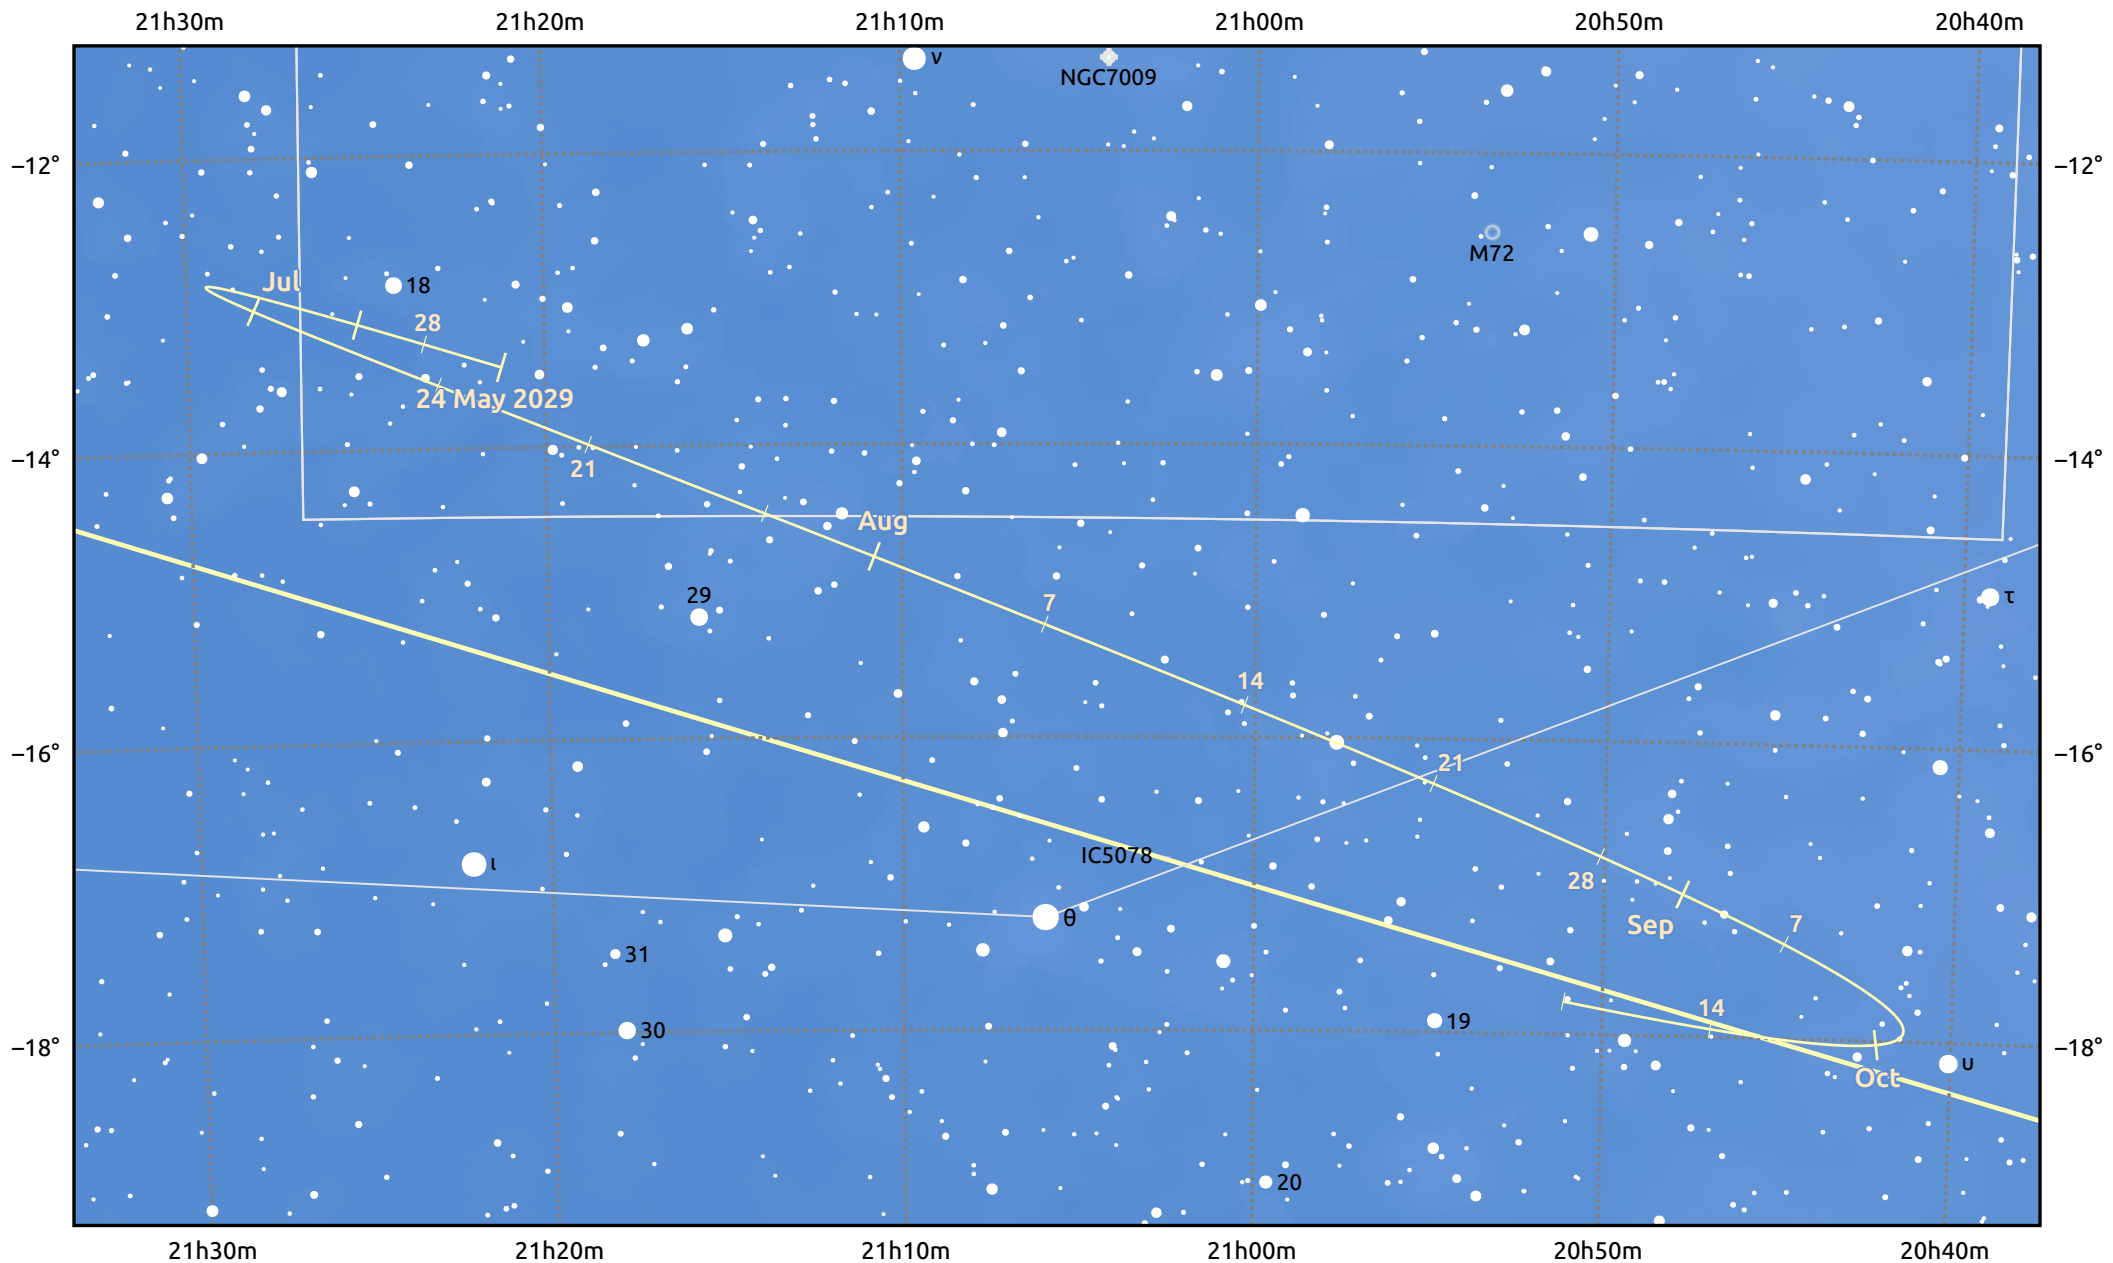

# The path of Asteroid 16 Psyche around opposition on 7 Aug 2029

© Dominic Ford 2011–2025. Date markers placed at midnight UTC. Downloaded from <https://in-the-sky.org>

Magnitude scale: • 10.0 • 9.0 • 8.0 • 7.0 • 6.0 • 5.0 • 4.0

— Ecliptic Plane

Galaxy Bright nebula Open cluster Globular cluster Planetary nebula

Date	Mag
2029 Jun 1	11.2
2029 Jul 1	10.6
2029 Jul 13	10.3
2029 Aug 1	9.8
2029 Sep 1	10.2
2029 Oct 1	10.8