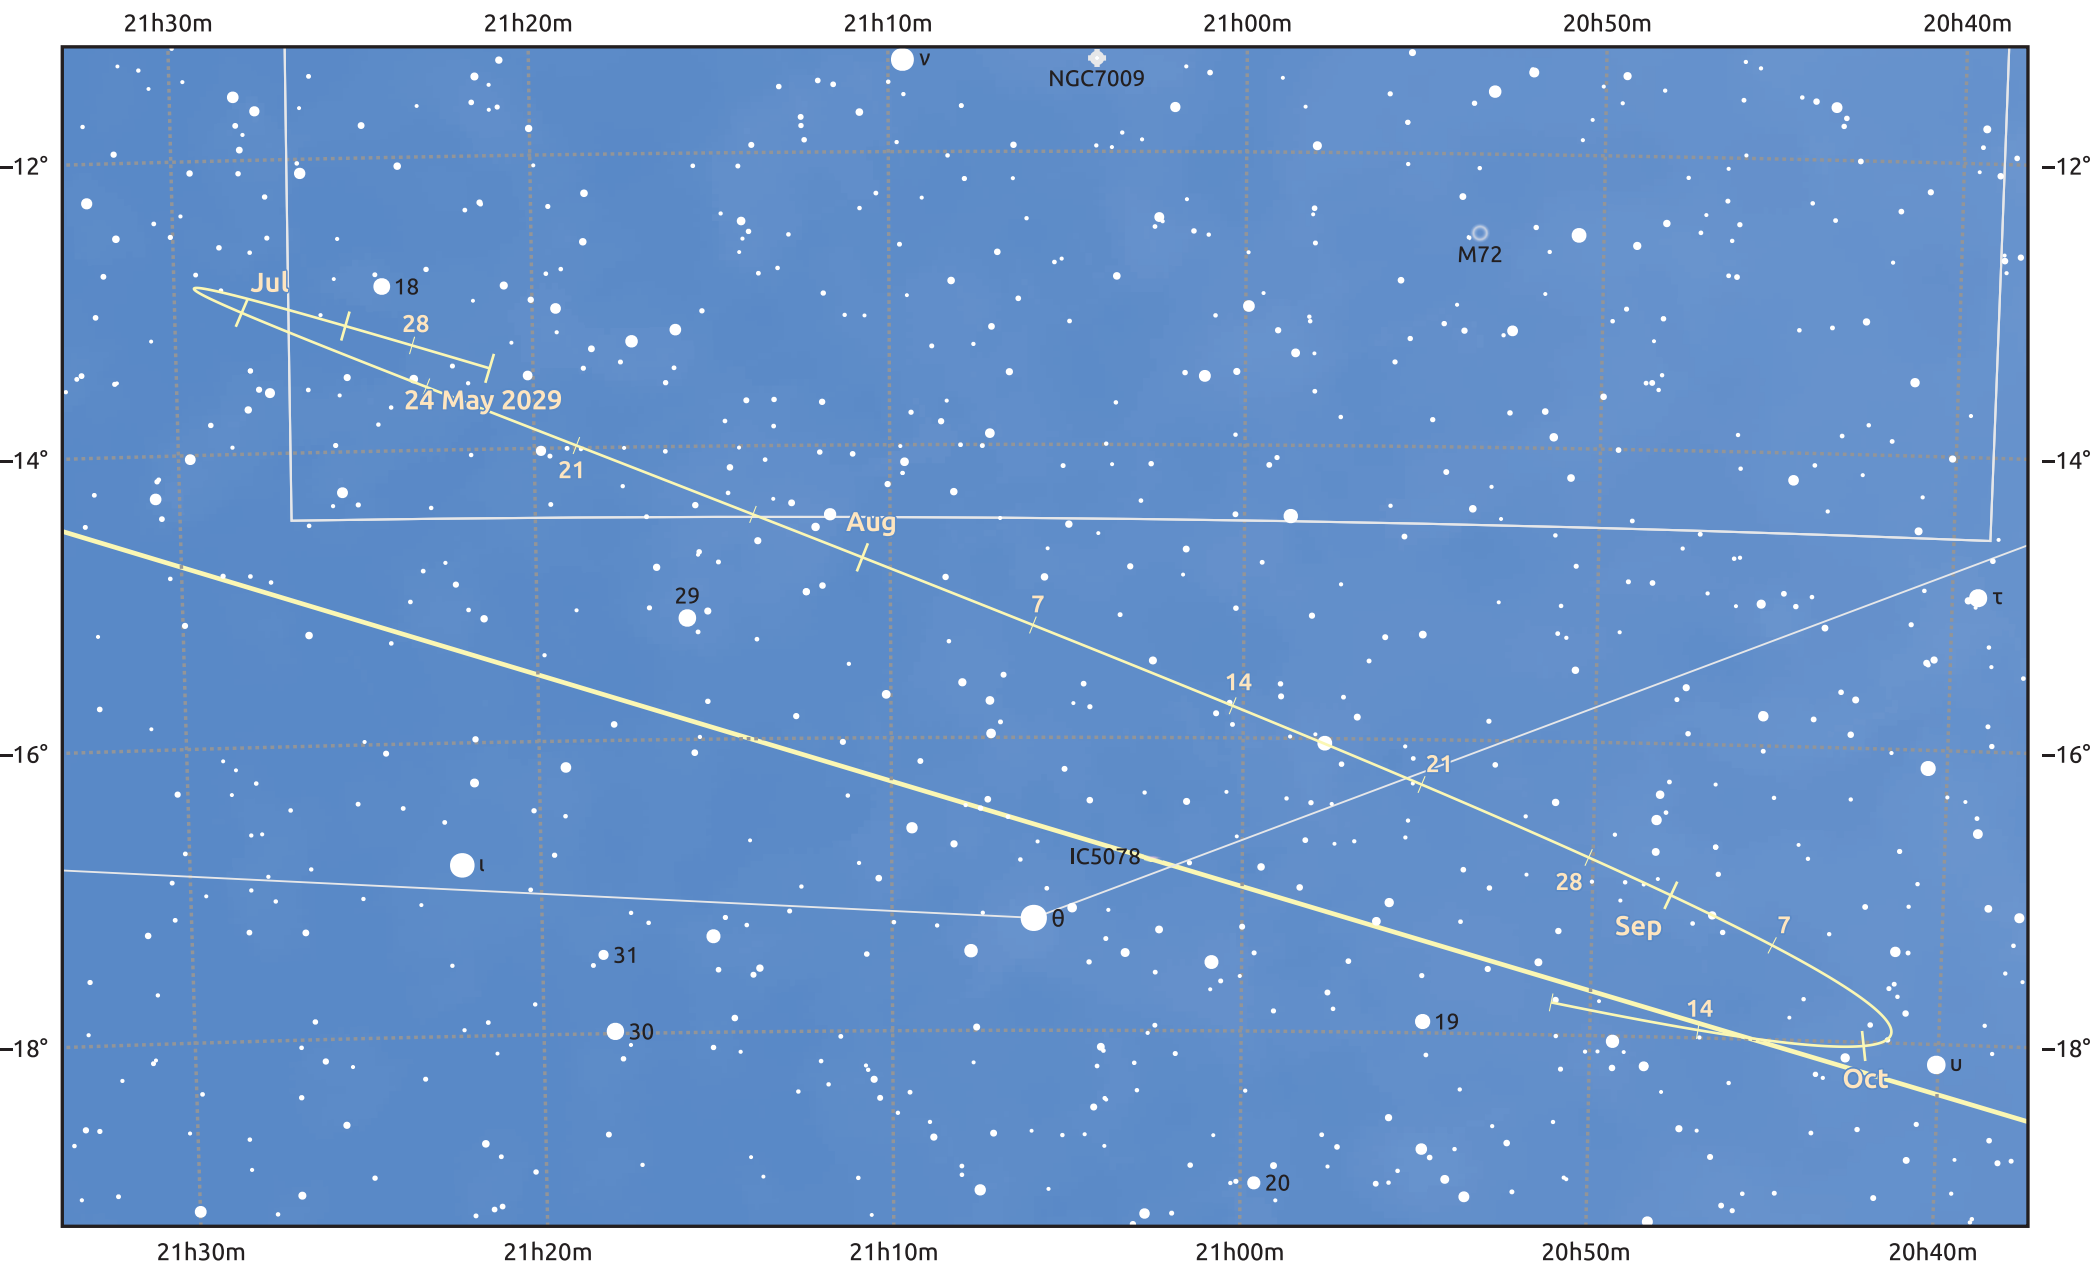

The path of Asteroid 16 Psyche around opposition on 7 Aug 2029

© Dominic Ford 2011–2025. Date markers placed at midnight UTC. Downloaded from <https://in-the-sky.org>

Magnitude scale: \bullet 10.0 \bullet 9.0 \bullet 8.0 \bullet 7.0 \bullet 6.0 \bullet 5.0 \bullet 4.0

— Ecliptic Plane

- ◆ Galaxy
- Bright nebula
- Open cluster
- Globular cluster
- ◆ Planetary nebula

Date	Mag
2029 Jun 1	11.2
2029 Jul 1	10.6
2029 Jul 13	10.3
2029 Aug 1	9.8
2029 Sep 1	10.2
2029 Oct 1	10.8