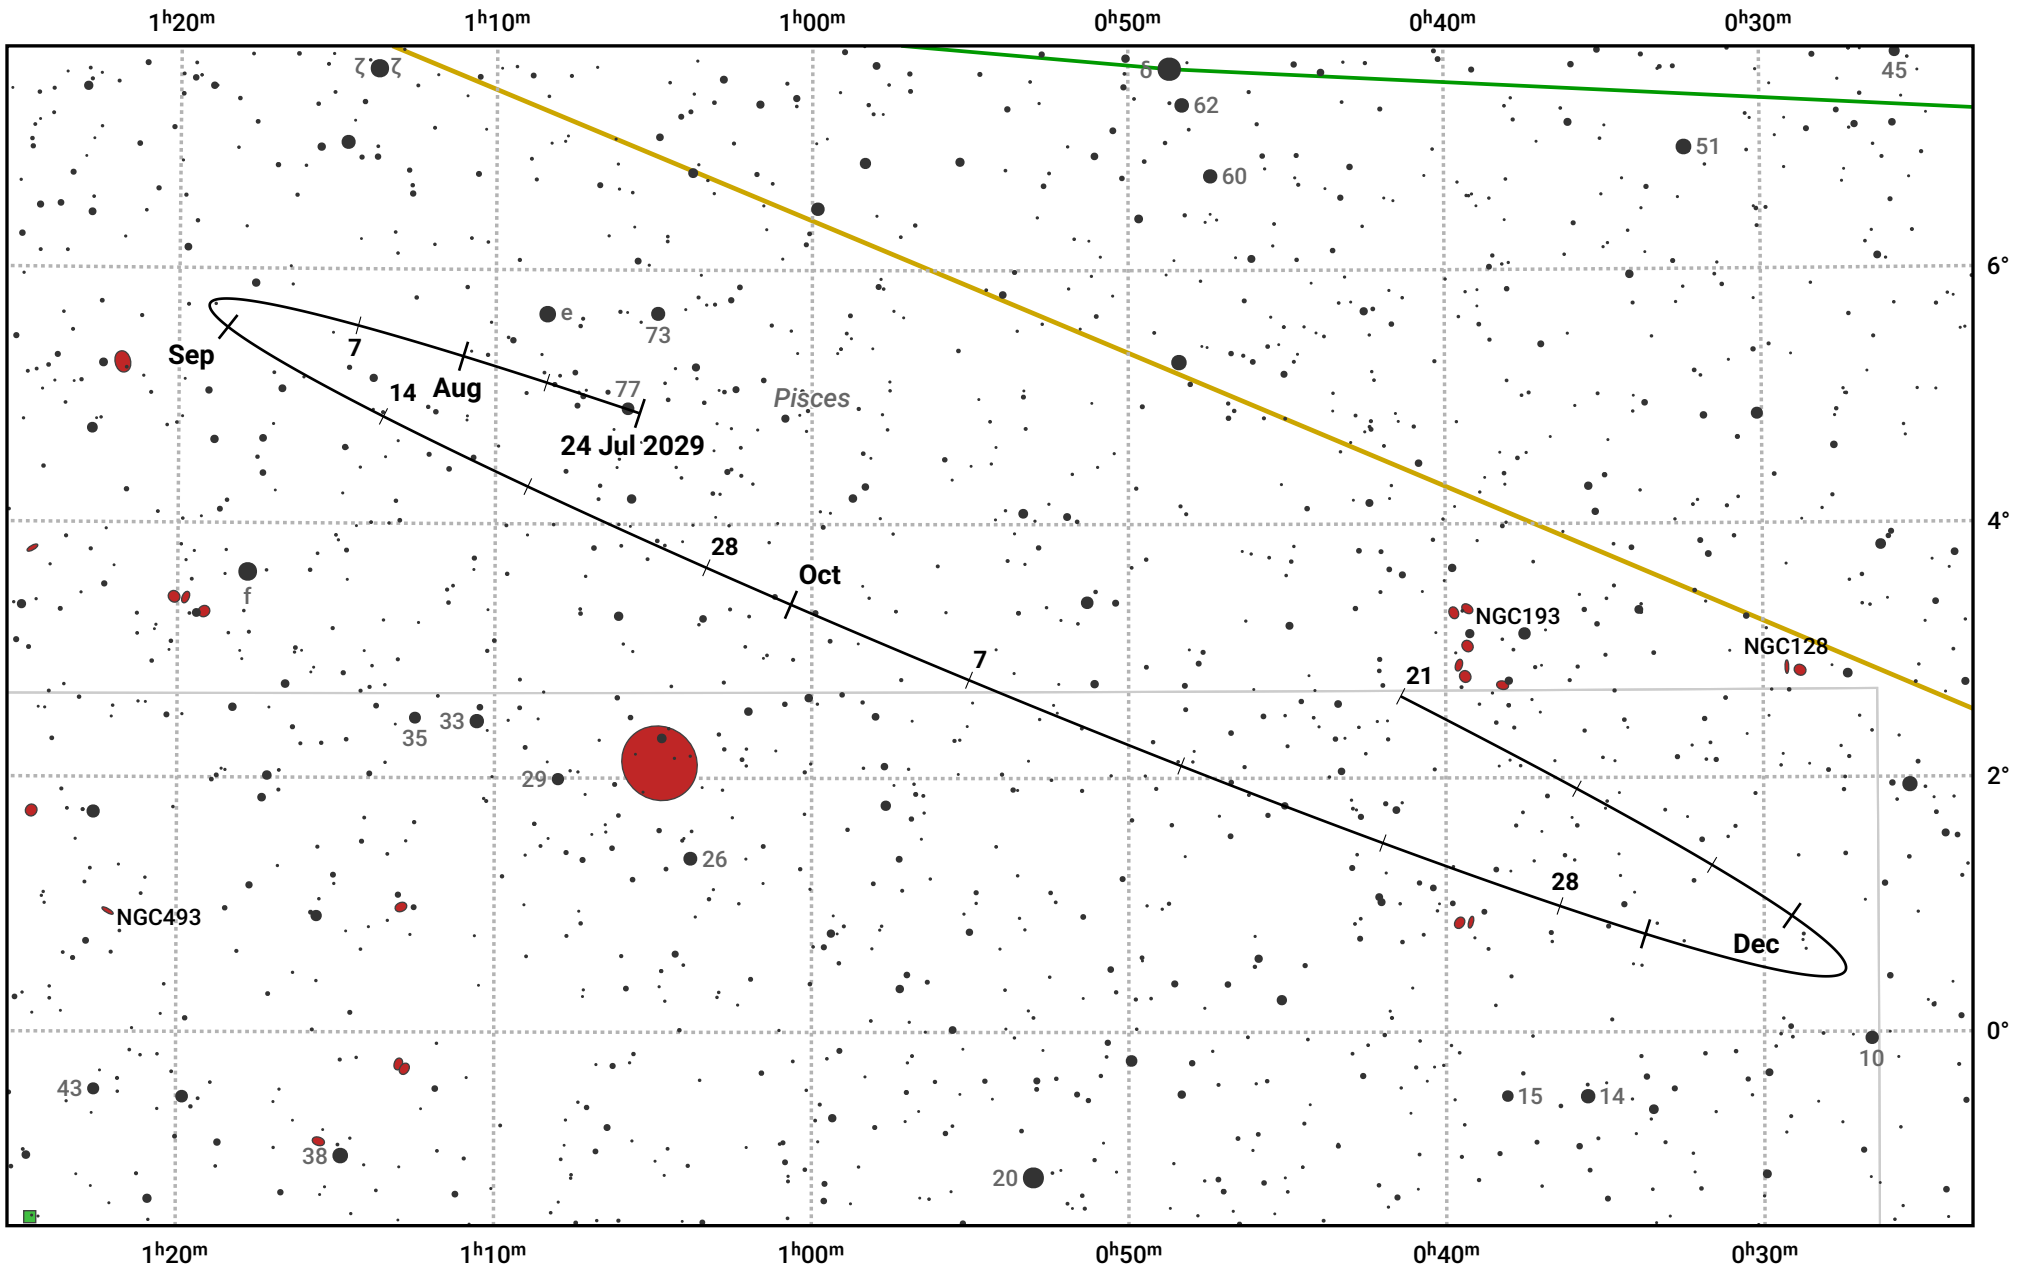

# The path of Asteroid 27 Euterpe around opposition on 7 Oct 2029

© Dominic Ford 2011–2024. Date markers placed at midnight UTC. Downloaded from <https://in-the-sky.org>

Magnitude scale: · 11.0 · 10.0 · 9.0 · 8.0 · 7.0 · 6.0 · 5.0 · 4.0

— Ecliptic Plane

● Galaxy   
 ■ Bright nebula   
 ● Open cluster   
 ⊕ Globular cluster

Date	Mag	Phase
2029 Aug 1	11.3	96%
2029 Sep 1	10.5	98%
2029 Sep 4	10.4	98%
2029 Oct 1	9.5	100%
2029 Oct 5	9.4	100%
2029 Nov 1	10.0	99%
2029 Nov 22	10.4	96%
2029 Dec 1	10.6	96%