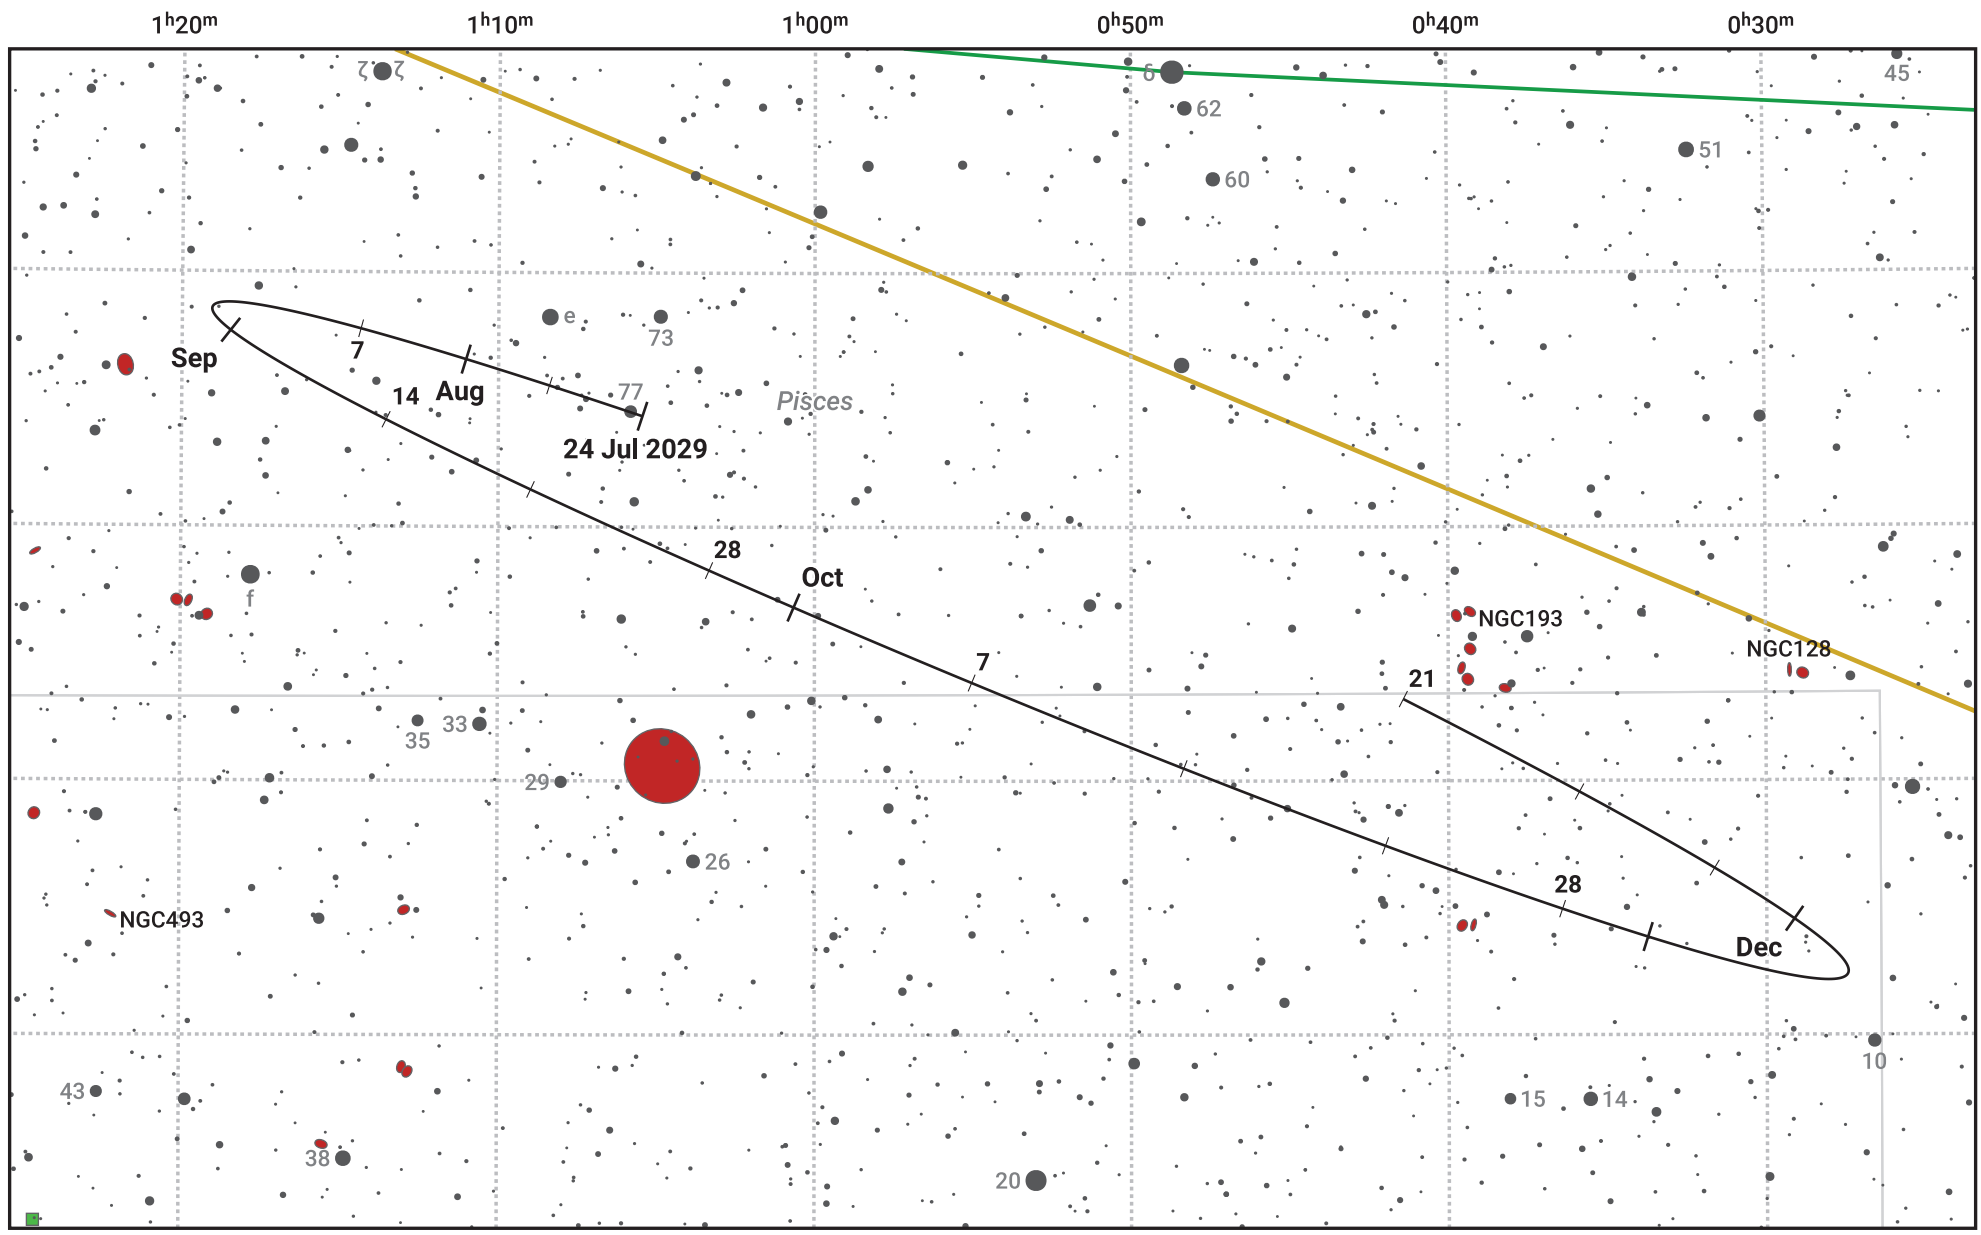

The path of Asteroid 27 Euterpe around opposition on 7 Oct 2029

© Dominic Ford 2011–2024. Date markers placed at midnight UTC. Downloaded from <https://in-the-sky.org>

Magnitude scale: 11.0 10.0 9.0 8.0 7.0 6.0 5.0 4.0

— Ecliptic Plane

- Galaxy
- Bright nebula
- Open cluster
- ⊕ Globular cluster

Date	Mag	Phase
2029 Aug 1	11.3	96%
2029 Sep 1	10.5	98%
2029 Sep 4	10.4	98%
2029 Oct 1	9.5	100%
2029 Oct 5	9.4	100%
2029 Nov 1	10.0	99%
2029 Nov 22	10.4	96%
2029 Dec 1	10.6	96%