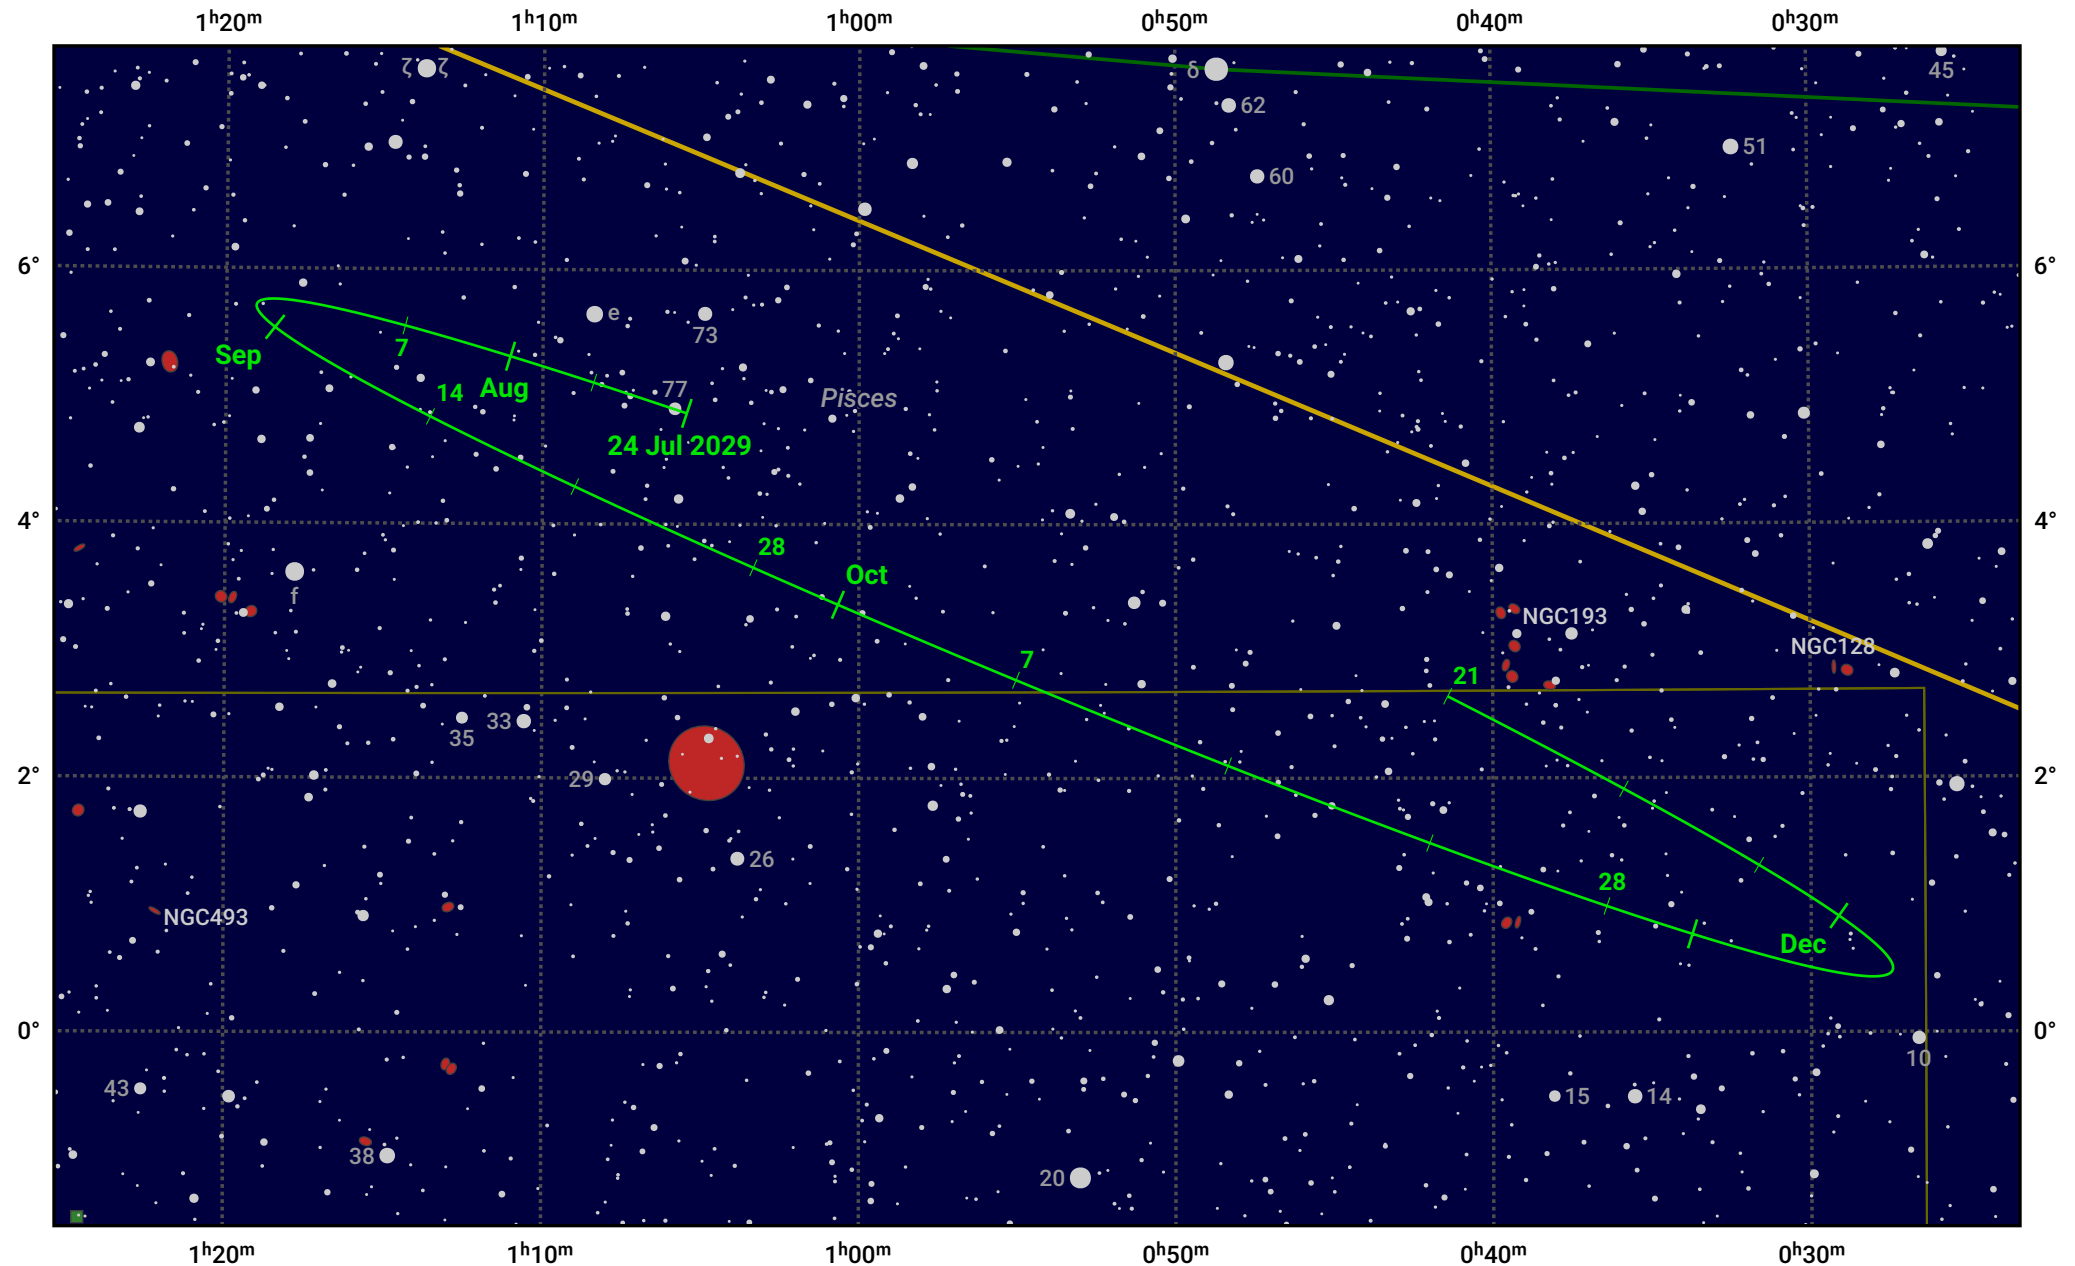

# The path of Asteroid 27 Euterpe around opposition on 7 Oct 2029

© Dominic Ford 2011–2024. Date markers placed at midnight UTC. Downloaded from <https://in-the-sky.org>

Magnitude scale: 11.0 10.0 9.0 8.0 7.0 6.0 5.0 4.0

— Ecliptic Plane

Galaxy Bright nebula Open cluster Globular cluster

Date	Mag	Phase
2029 Aug 1	11.3	96%
2029 Sep 1	10.5	98%
2029 Sep 4	10.4	98%
2029 Oct 1	9.5	100%
2029 Oct 5	9.4	100%
2029 Nov 1	10.0	99%
2029 Nov 22	10.4	96%
2029 Dec 1	10.6	96%