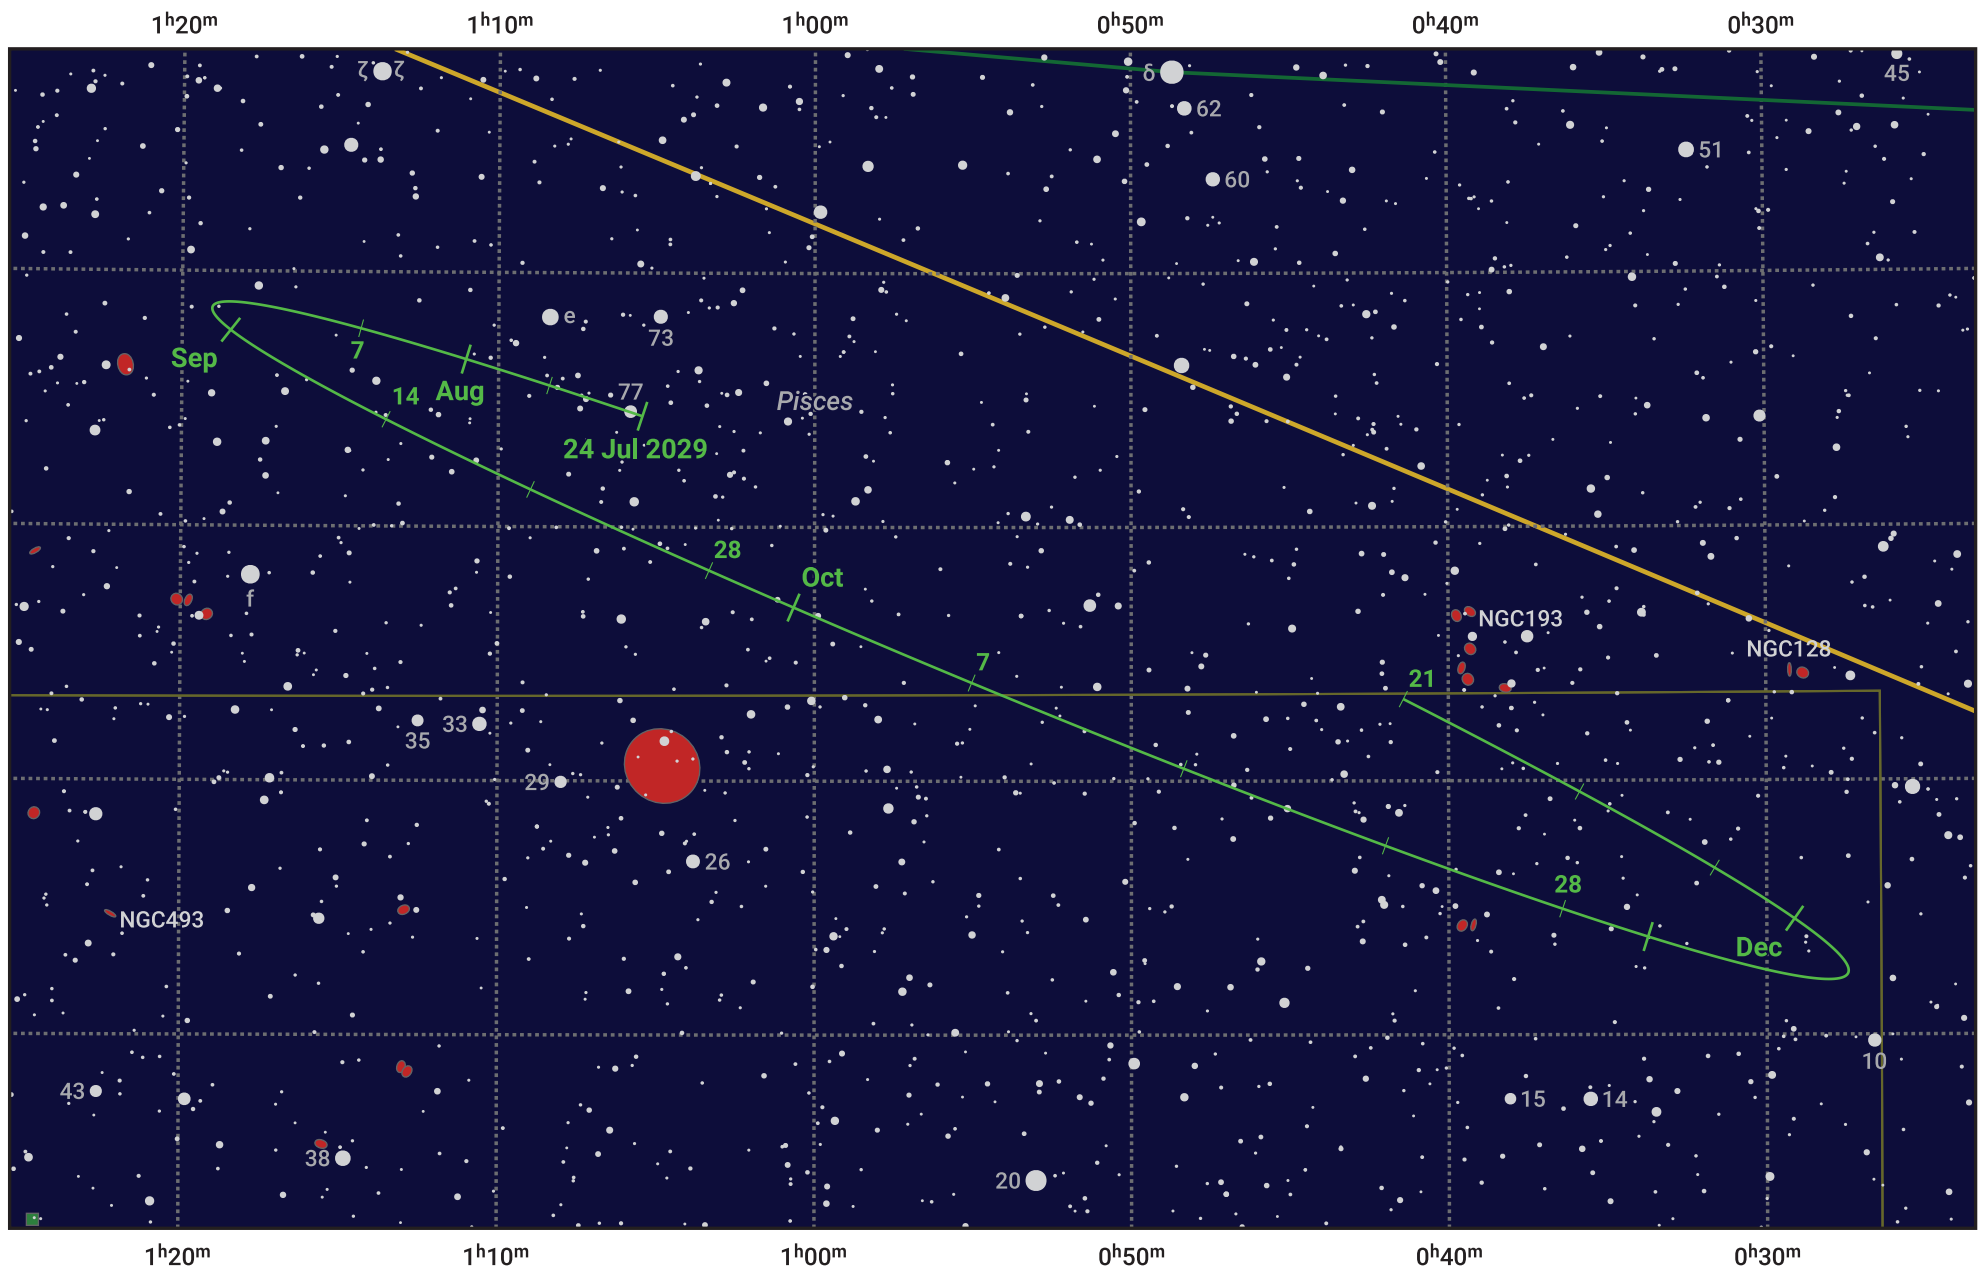

The path of Asteroid 27 Euterpe around opposition on 7 Oct 2029

© Dominic Ford 2011–2024. Date markers placed at midnight UTC. Downloaded from <https://in-the-sky.org>

Magnitude scale: 11.0 10.0 9.0 8.0 7.0 6.0 5.0 4.0

— Ecliptic Plane

- Galaxy
- Bright nebula
- Open cluster
- ⊕ Globular cluster

Date	Mag	Phase
2029 Aug 1	11.3	96%
2029 Sep 1	10.5	98%
2029 Sep 4	10.4	98%
2029 Oct 1	9.5	100%
2029 Oct 5	9.4	100%
2029 Nov 1	10.0	99%
2029 Nov 22	10.4	96%
2029 Dec 1	10.6	96%