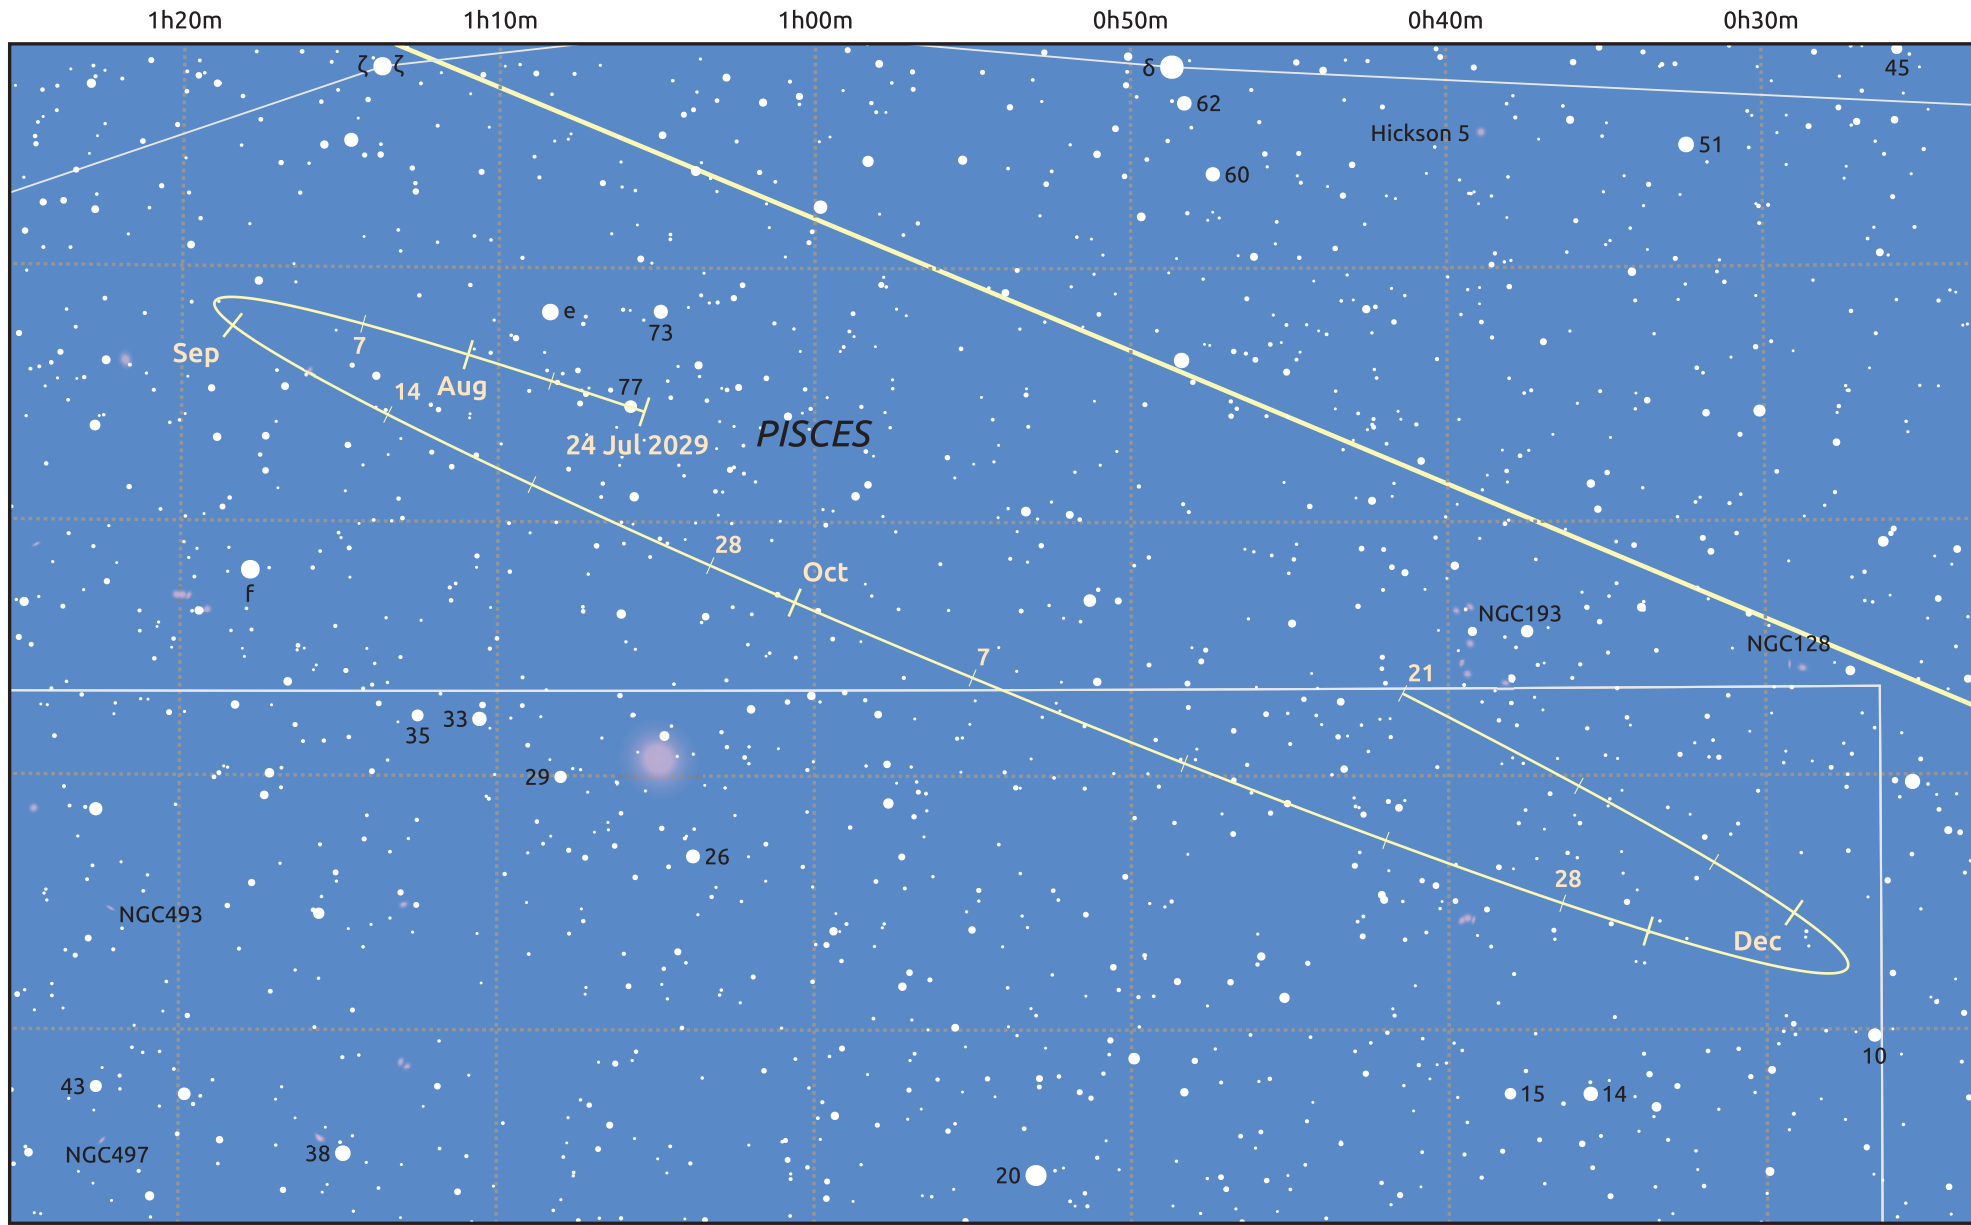

# The path of Asteroid 27 Euterpe around opposition on 7 Oct 2029

© Dominic Ford 2011–2025. Date markers placed at midnight UTC. Downloaded from <https://in-the-sky.org>

Magnitude scale: 11.0 10.0 9.0 8.0 7.0 6.0 5.0 4.0

Ecliptic Plane

Galaxy Bright nebula Open cluster Globular cluster Planetary nebula

Date	Mag	Phase
2029 Aug 1	11.2	96%
2029 Sep 1	10.5	98%
2029 Sep 4	10.4	98%
2029 Oct 1	9.5	100%
2029 Oct 5	9.4	100%
2029 Nov 1	9.9	99%
2029 Nov 22	10.4	96%
2029 Dec 1	10.6	96%