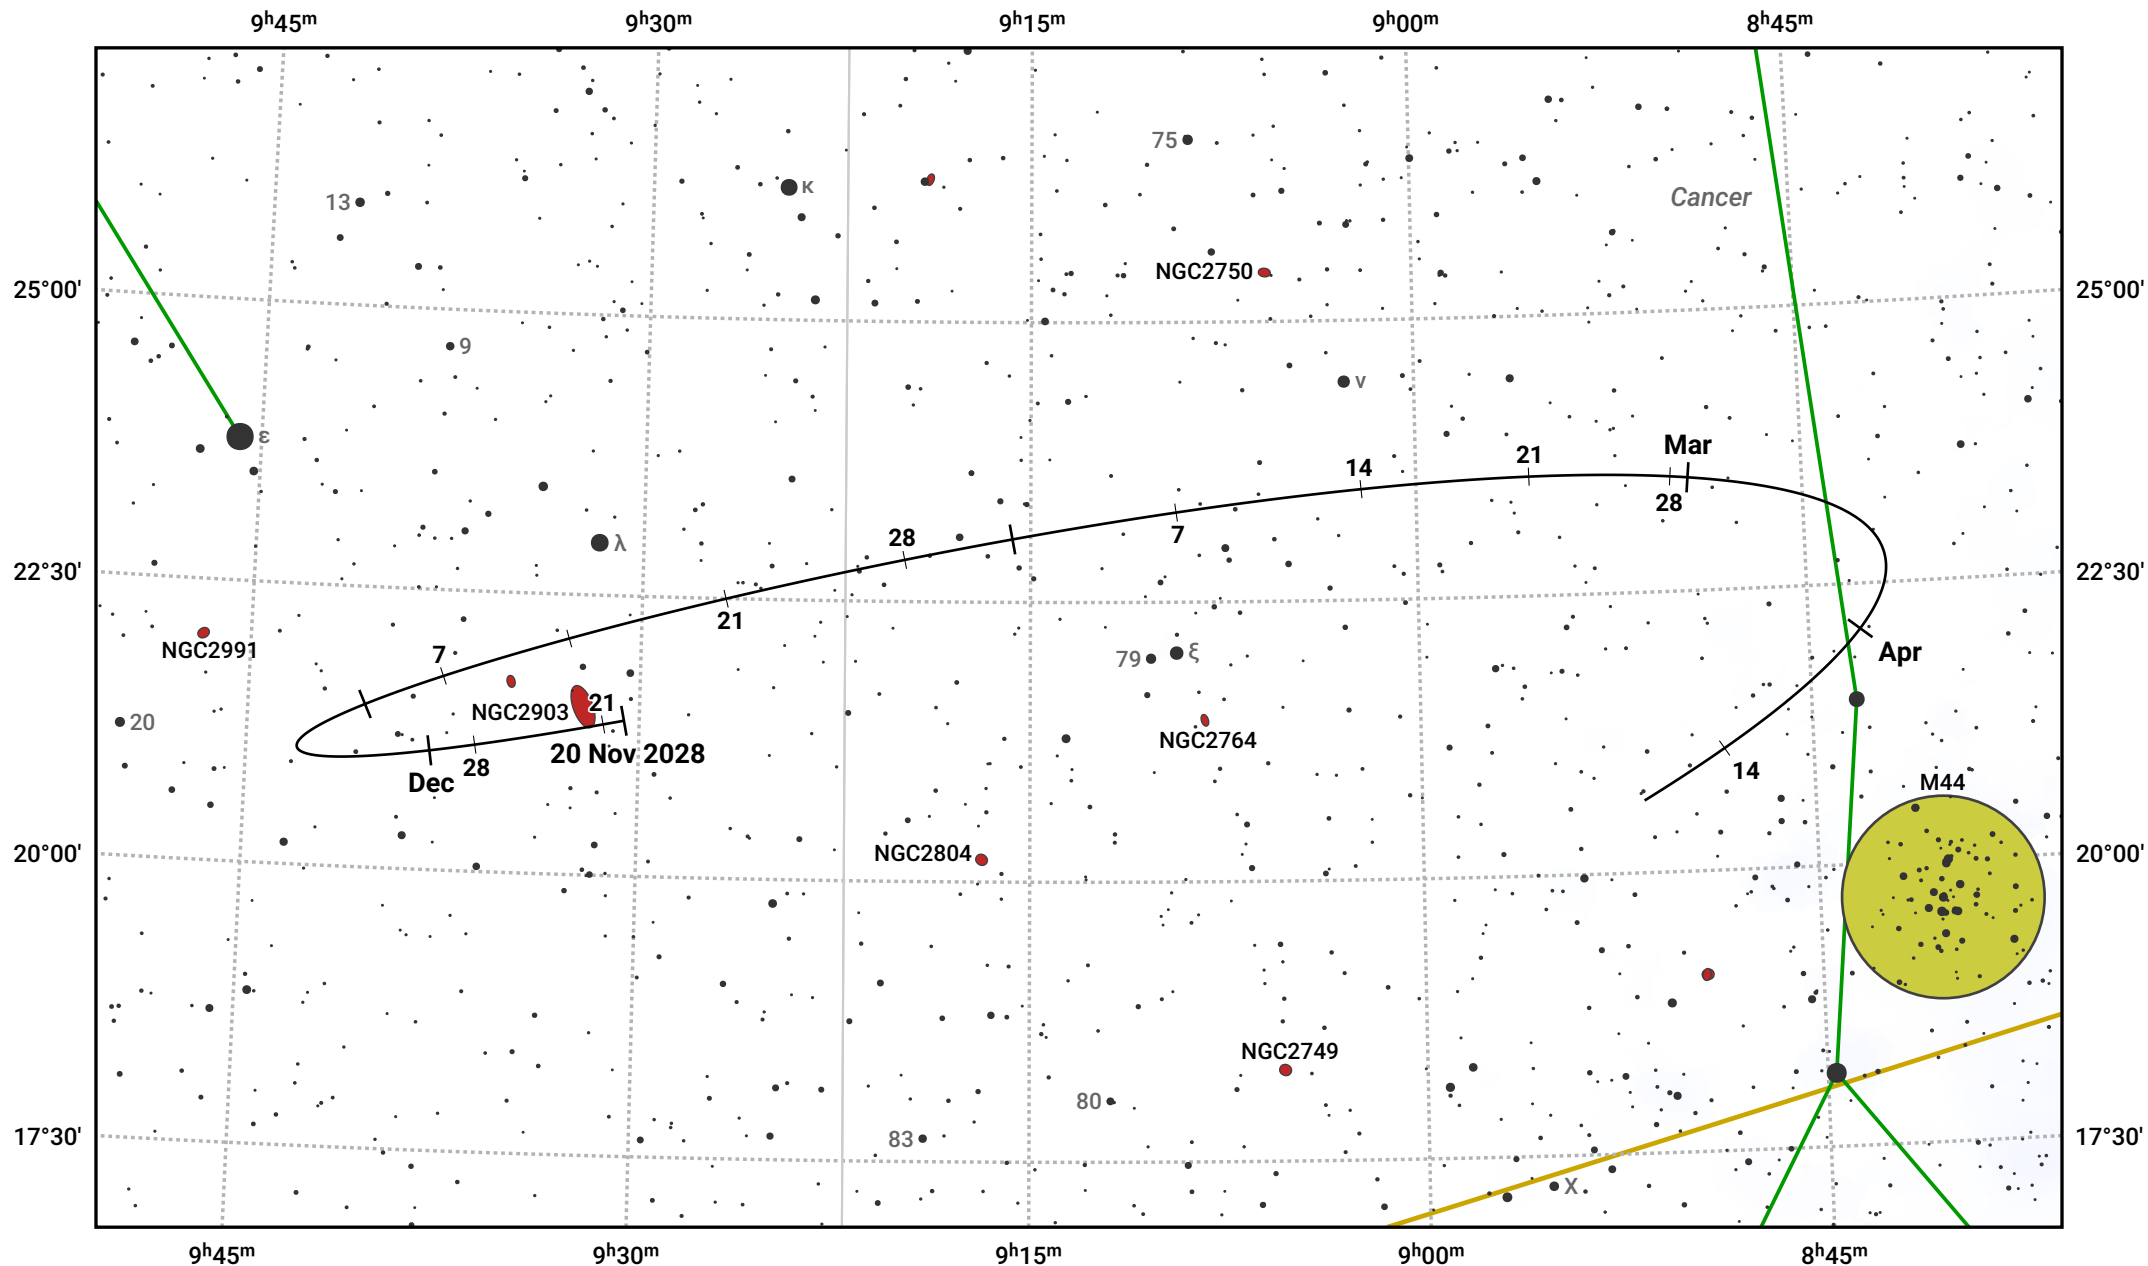

# The path of Asteroid 29 Amphitrite around opposition on 3 Feb 2029

© Dominic Ford 2011–2024. Date markers placed at midnight UTC. Downloaded from <https://in-the-sky.org>

Magnitude scale: 10.0 9.0 8.0 7.0 6.0 5.0 4.0 3.0 2.0

— Ecliptic Plane

Galaxy Bright nebula Open cluster Globular cluster

Date	Mag	Phase
2028 Dec 1	10.5	96%
2029 Jan 1	9.9	98%
2029 Jan 12	9.6	99%
2029 Feb 1	9.2	100%
2029 Mar 1	9.8	99%
2029 Apr 1	10.5	97%
2029 Apr 9	10.6	96%