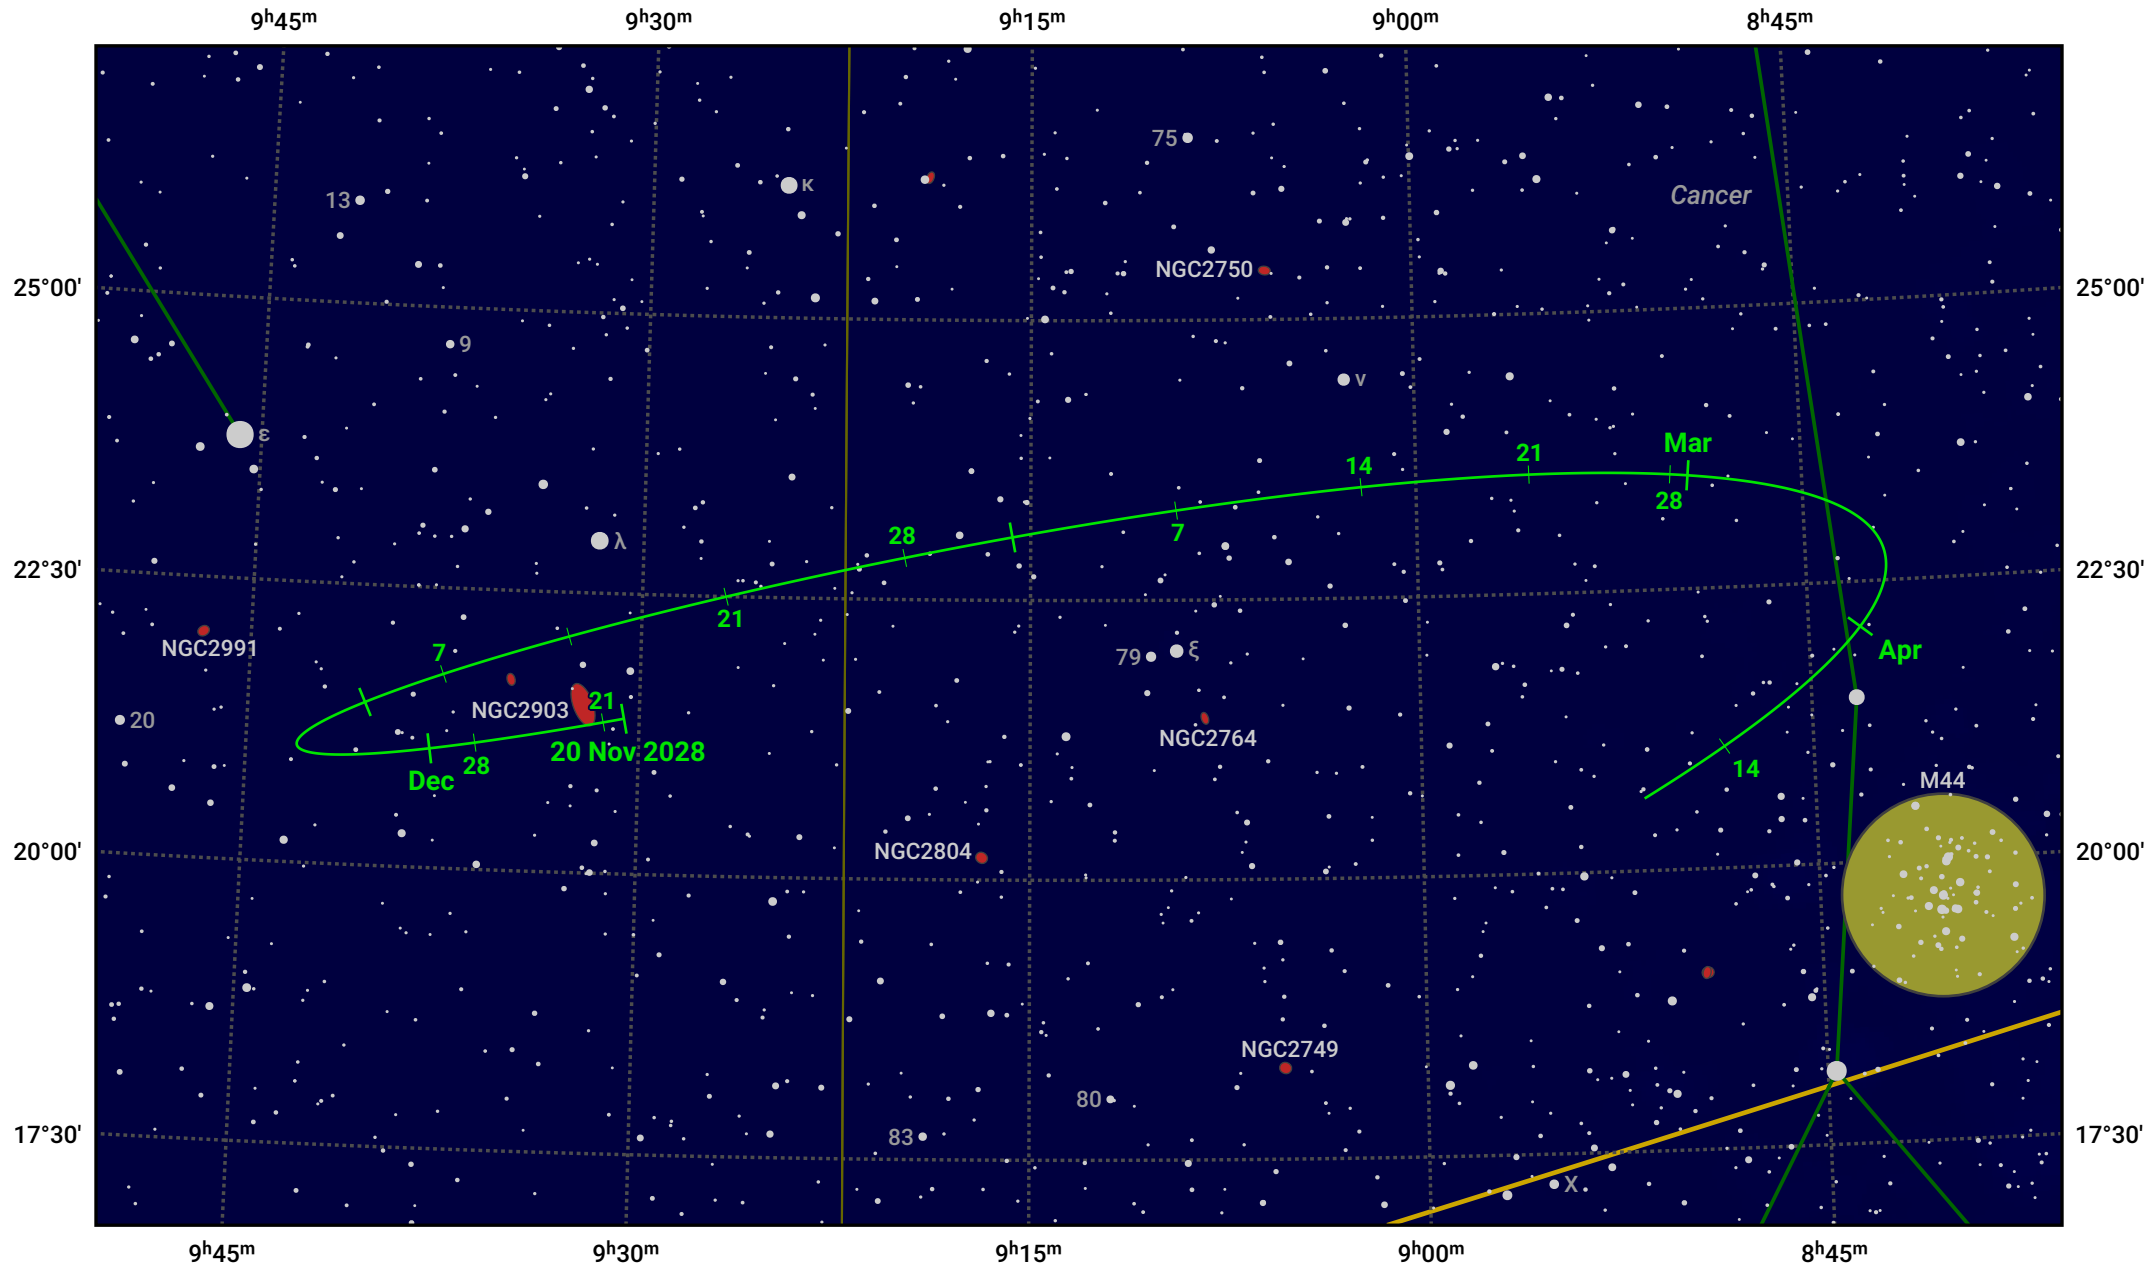

# The path of Asteroid 29 Amphitrite around opposition on 3 Feb 2029

© Dominic Ford 2011–2024. Date markers placed at midnight UTC. Downloaded from <https://in-the-sky.org>

Magnitude scale: 10.0 9.0 8.0 7.0 6.0 5.0 4.0 3.0 2.0

— Ecliptic Plane

Galaxy Bright nebula Open cluster Globular cluster

Date	Mag	Phase
2028 Dec 1	10.5	96%
2029 Jan 1	9.9	98%
2029 Jan 12	9.6	99%
2029 Feb 1	9.2	100%
2029 Mar 1	9.8	99%
2029 Apr 1	10.5	97%
2029 Apr 9	10.6	96%