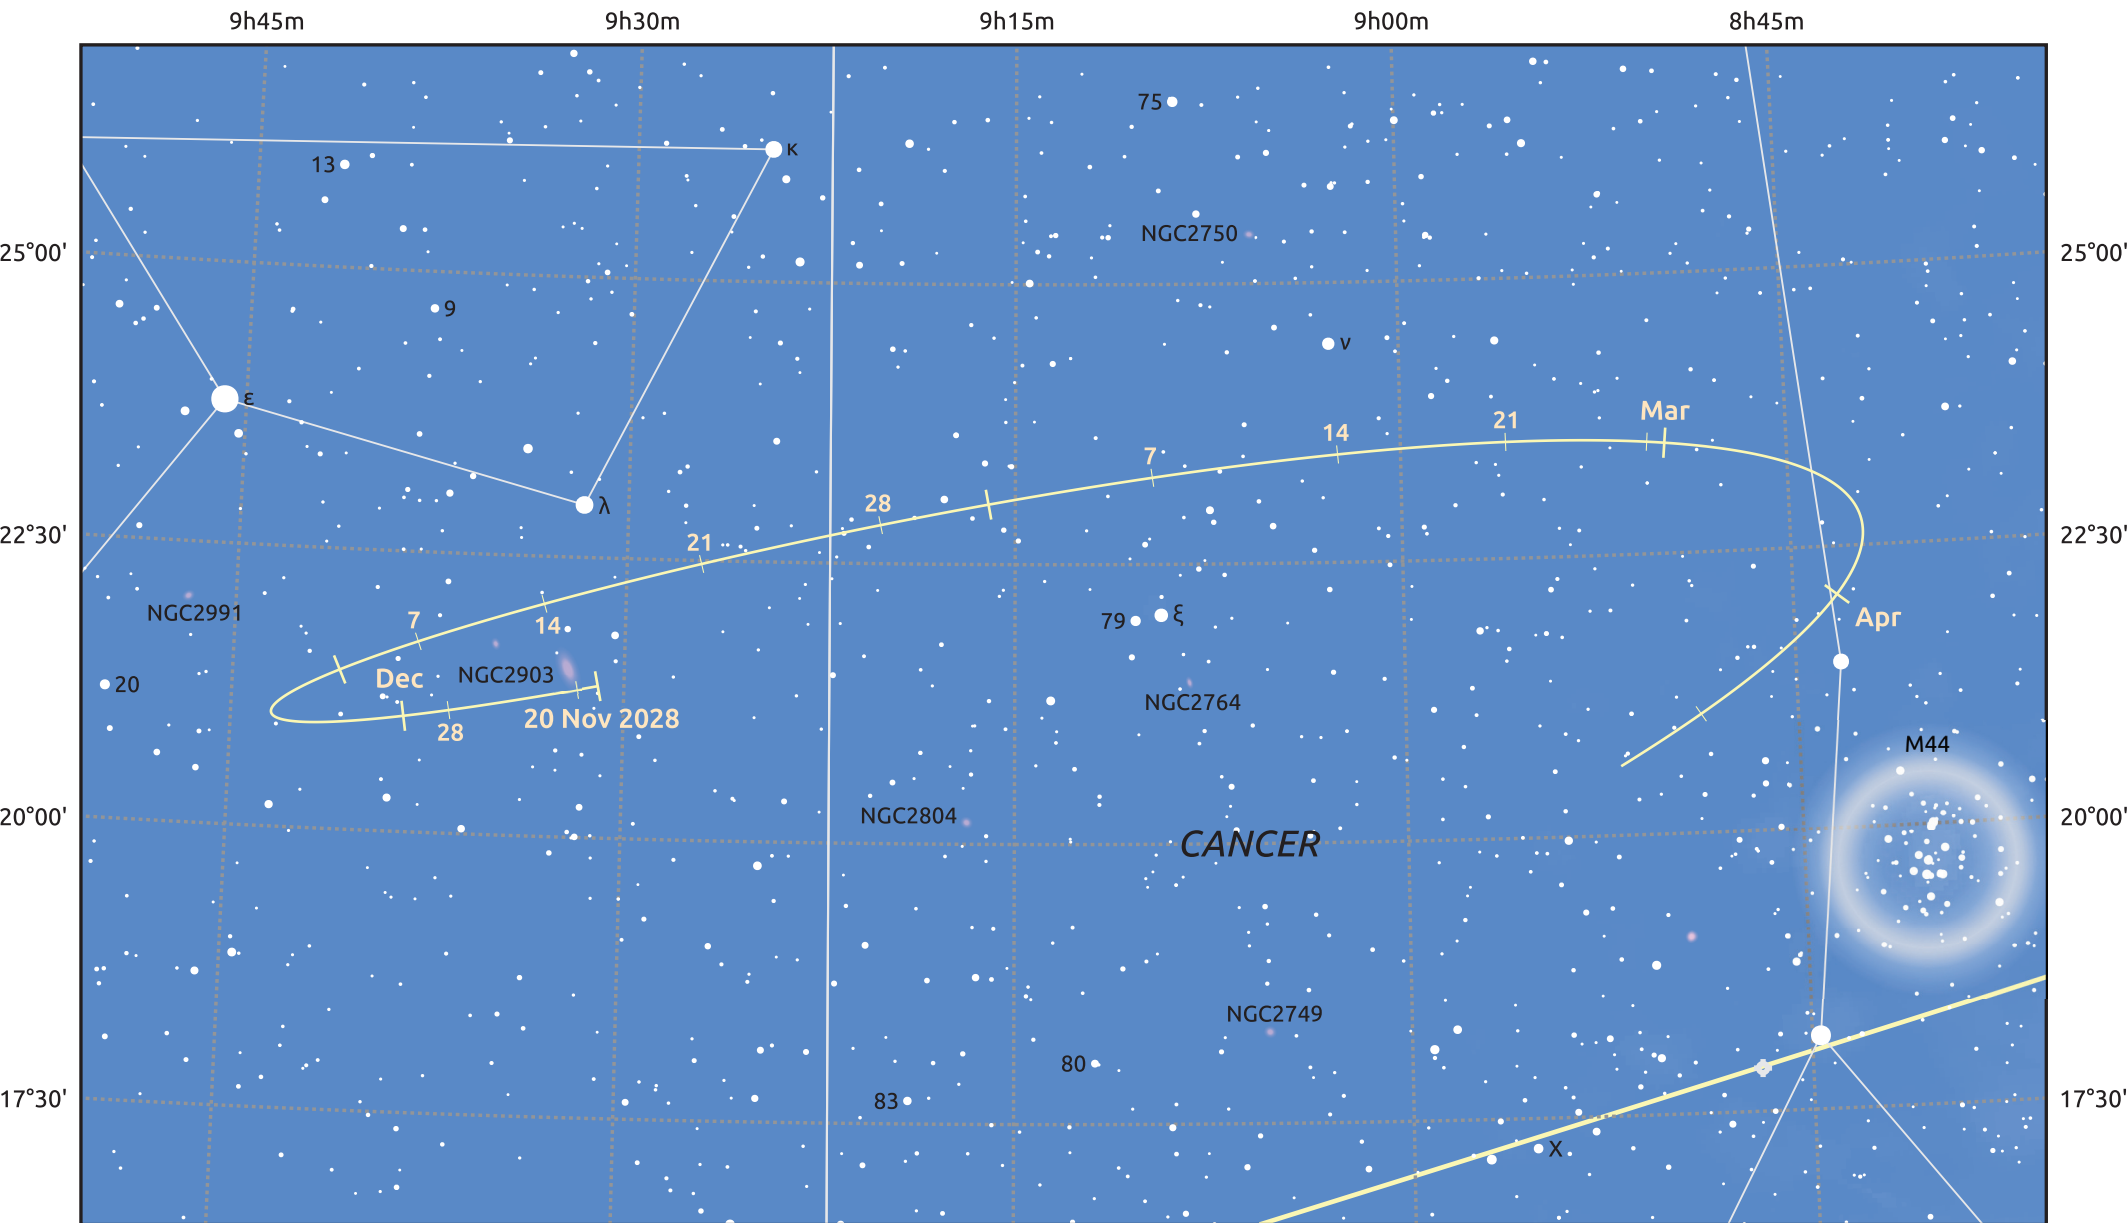

# The path of Asteroid 29 Amphitrite around opposition on 3 Feb 2029

© Dominic Ford 2011–2025. Date markers placed at midnight UTC. Downloaded from <https://in-the-sky.org>

Magnitude scale: 10.0 9.0 8.0 7.0 6.0 5.0 4.0 3.0 2.0

Ecliptic Plane

Galaxy Bright nebula Open cluster Globular cluster Planetary nebula

Date	Mag	Phase
2028 Dec 1	10.4	96%
2029 Jan 1	9.8	98%
2029 Jan 12	9.6	99%
2029 Feb 1	9.2	100%
2029 Mar 1	9.8	99%
2029 Apr 1	10.5	97%
2029 Apr 9	10.6	96%