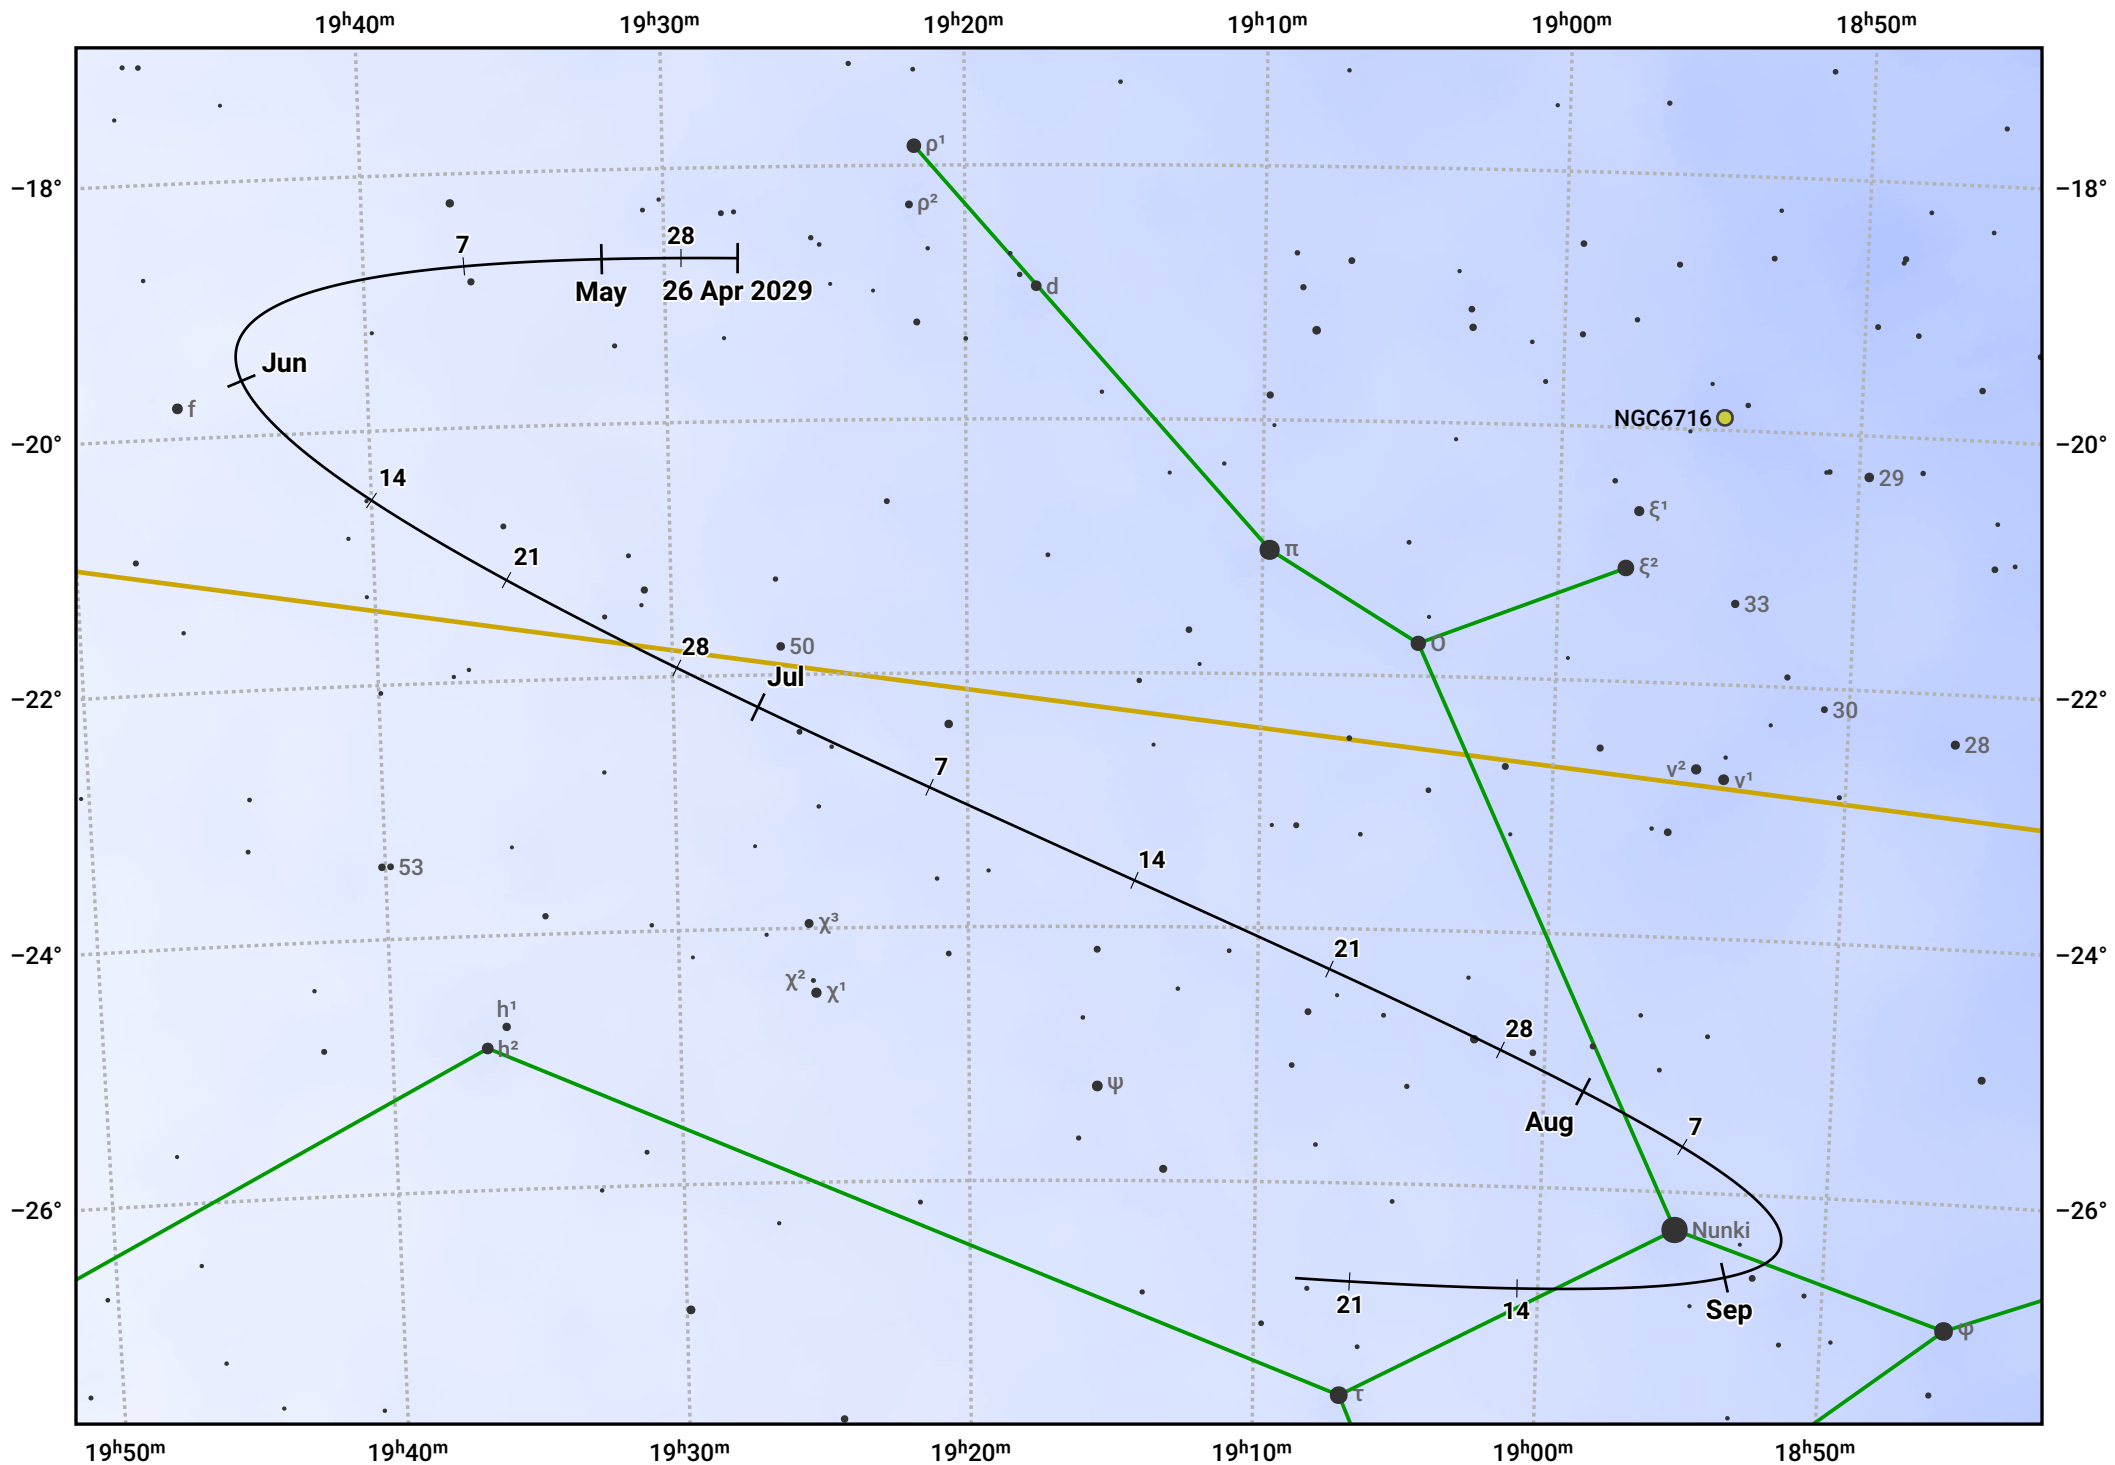

The path of Asteroid 4 Vesta around opposition on 10 Jul 2029

© Dominic Ford 2011–2024. Date markers placed at midnight UTC. Downloaded from <https://in-the-sky.org>

Magnitude scale: · 8.0 · 7.0 · 6.0 · 5.0 · 4.0 · 3.0 · 2.0

— Ecliptic Plane

Galaxy Bright nebula Open cluster Globular cluster

Date	Mag	Phase
2029 May 1	7.1	95%
2029 Jun 1	6.5	97%
2029 Jun 12	6.2	98%
2029 Jul 1	5.7	100%
2029 Aug 1	6.1	99%
2029 Sep 1	6.9	96%
2029 Sep 15	7.2	95%