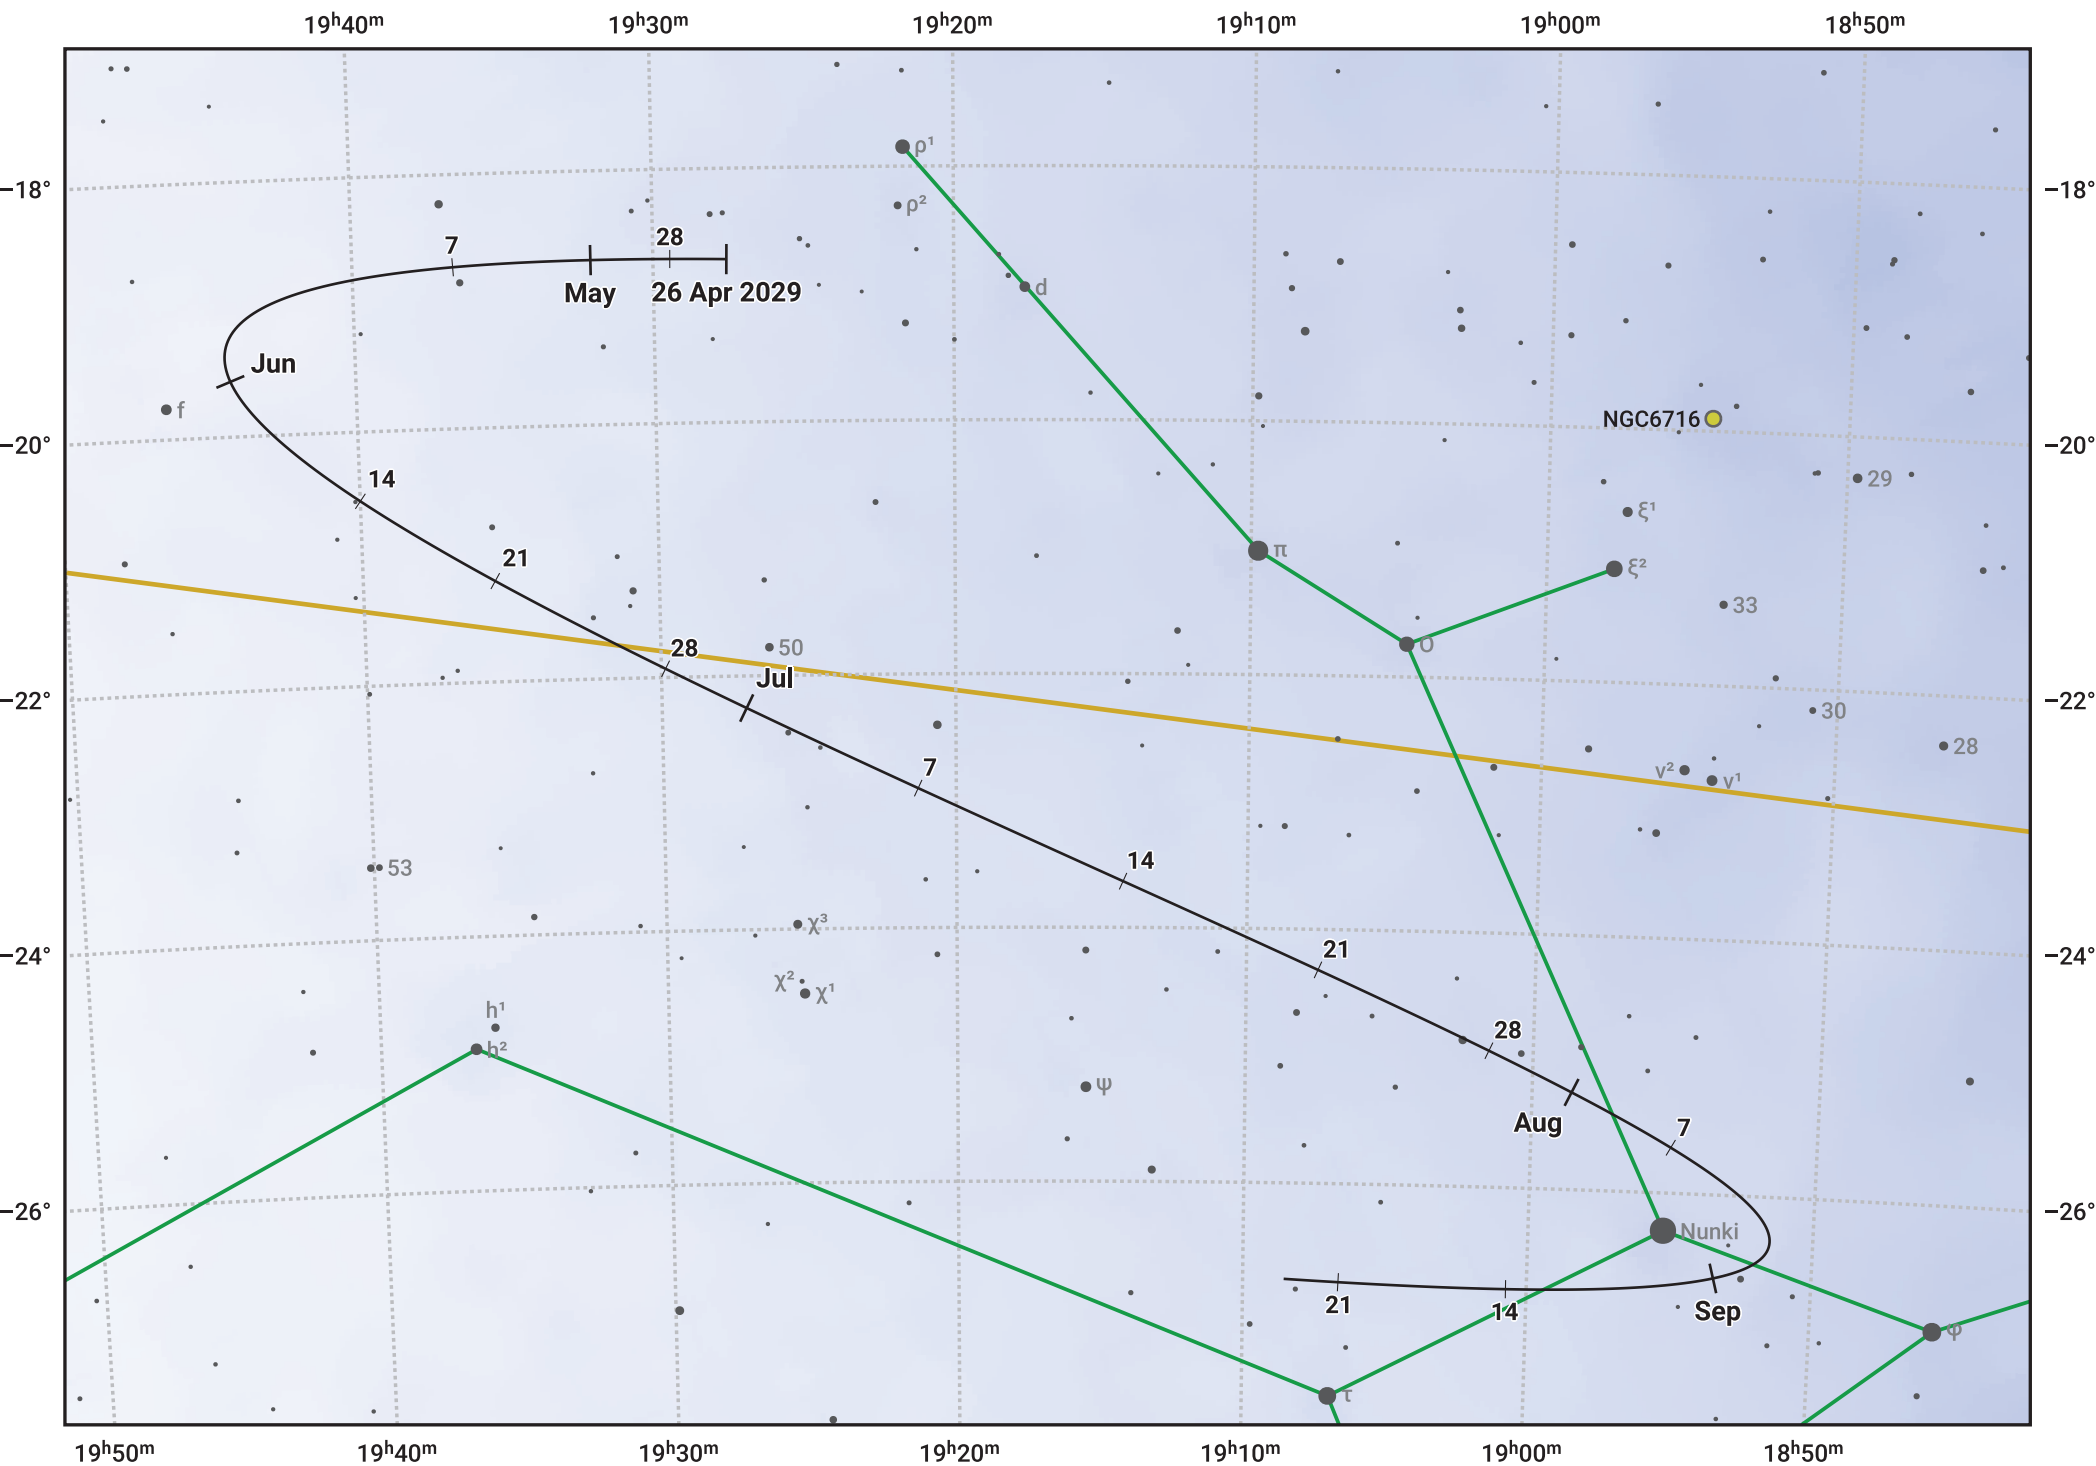

The path of Asteroid 4 Vesta around opposition on 10 Jul 2029

© Dominic Ford 2011–2024. Date markers placed at midnight UTC. Downloaded from <https://in-the-sky.org>

Magnitude scale: • 8.0 • 7.0 • 6.0 • 5.0 • 4.0 • 3.0 • 2.0

— Ecliptic Plane

Galaxy Bright nebula Open cluster Globular cluster

Date	Mag	Phase
2029 May 1	7.1	95%
2029 Jun 1	6.5	97%
2029 Jun 12	6.2	98%
2029 Jul 1	5.7	100%
2029 Aug 1	6.1	99%
2029 Sep 1	6.9	96%
2029 Sep 15	7.2	95%