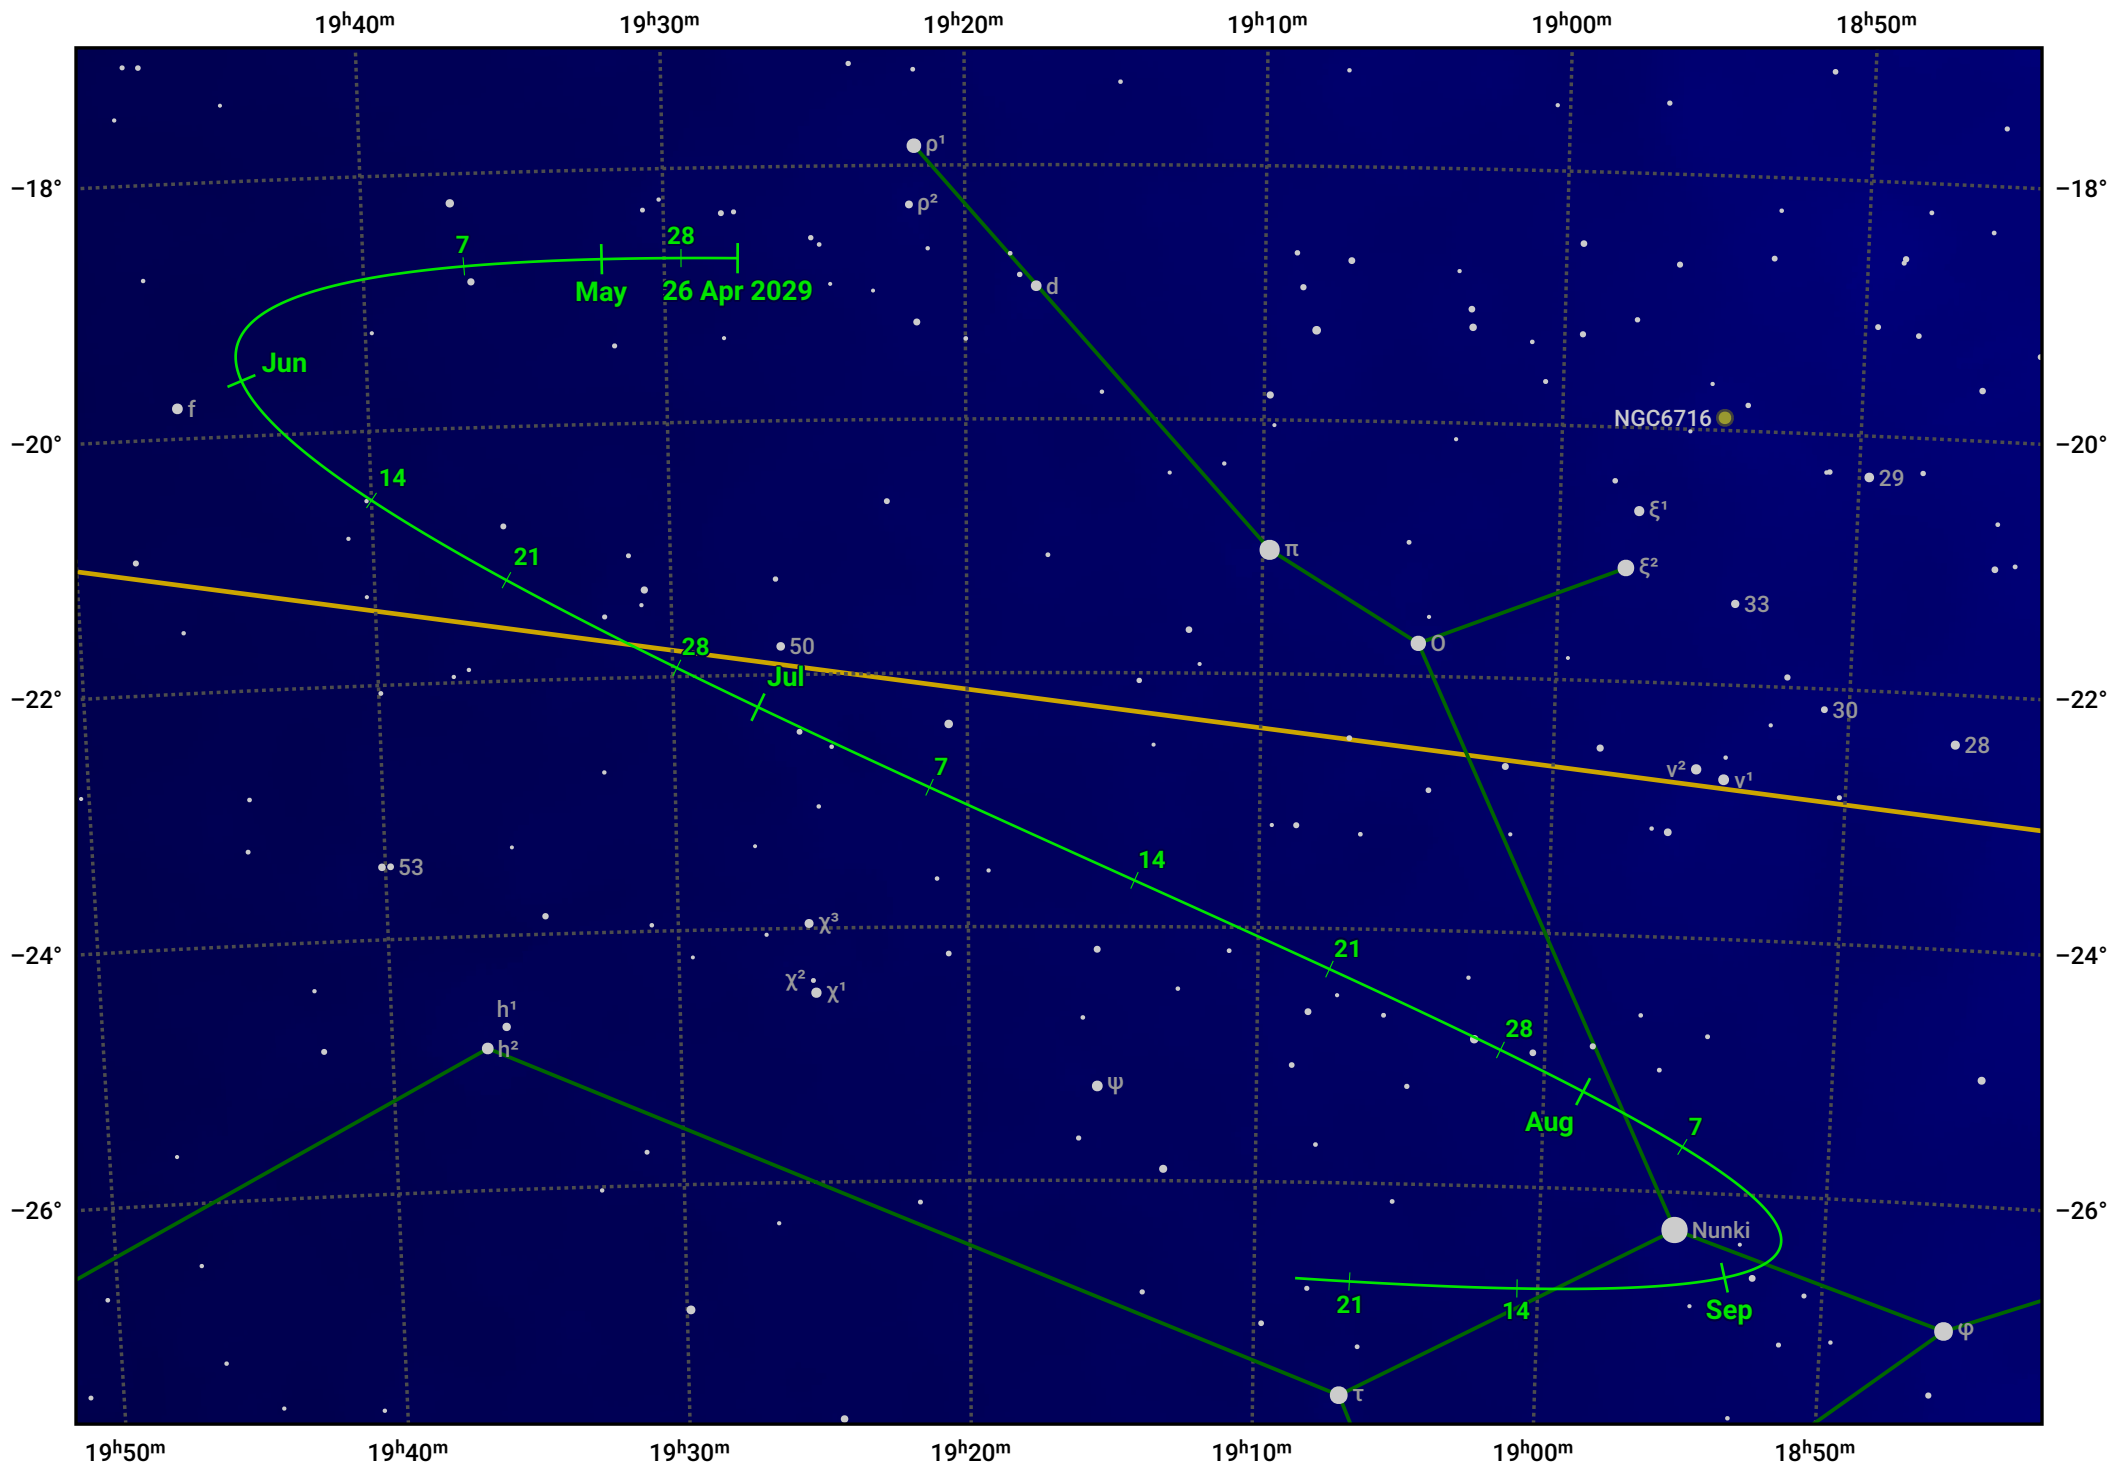

The path of Asteroid 4 Vesta around opposition on 10 Jul 2029

© Dominic Ford 2011–2024. Date markers placed at midnight UTC. Downloaded from <https://in-the-sky.org>

Magnitude scale: · 8.0 · 7.0 · 6.0 · 5.0 · 4.0 · 3.0 · 2.0

— Ecliptic Plane

Galaxy Bright nebula Open cluster Globular cluster

Date	Mag	Phase
2029 May 1	7.1	95%
2029 Jun 1	6.5	97%
2029 Jun 12	6.2	98%
2029 Jul 1	5.7	100%
2029 Aug 1	6.1	99%
2029 Sep 1	6.9	96%
2029 Sep 15	7.2	95%