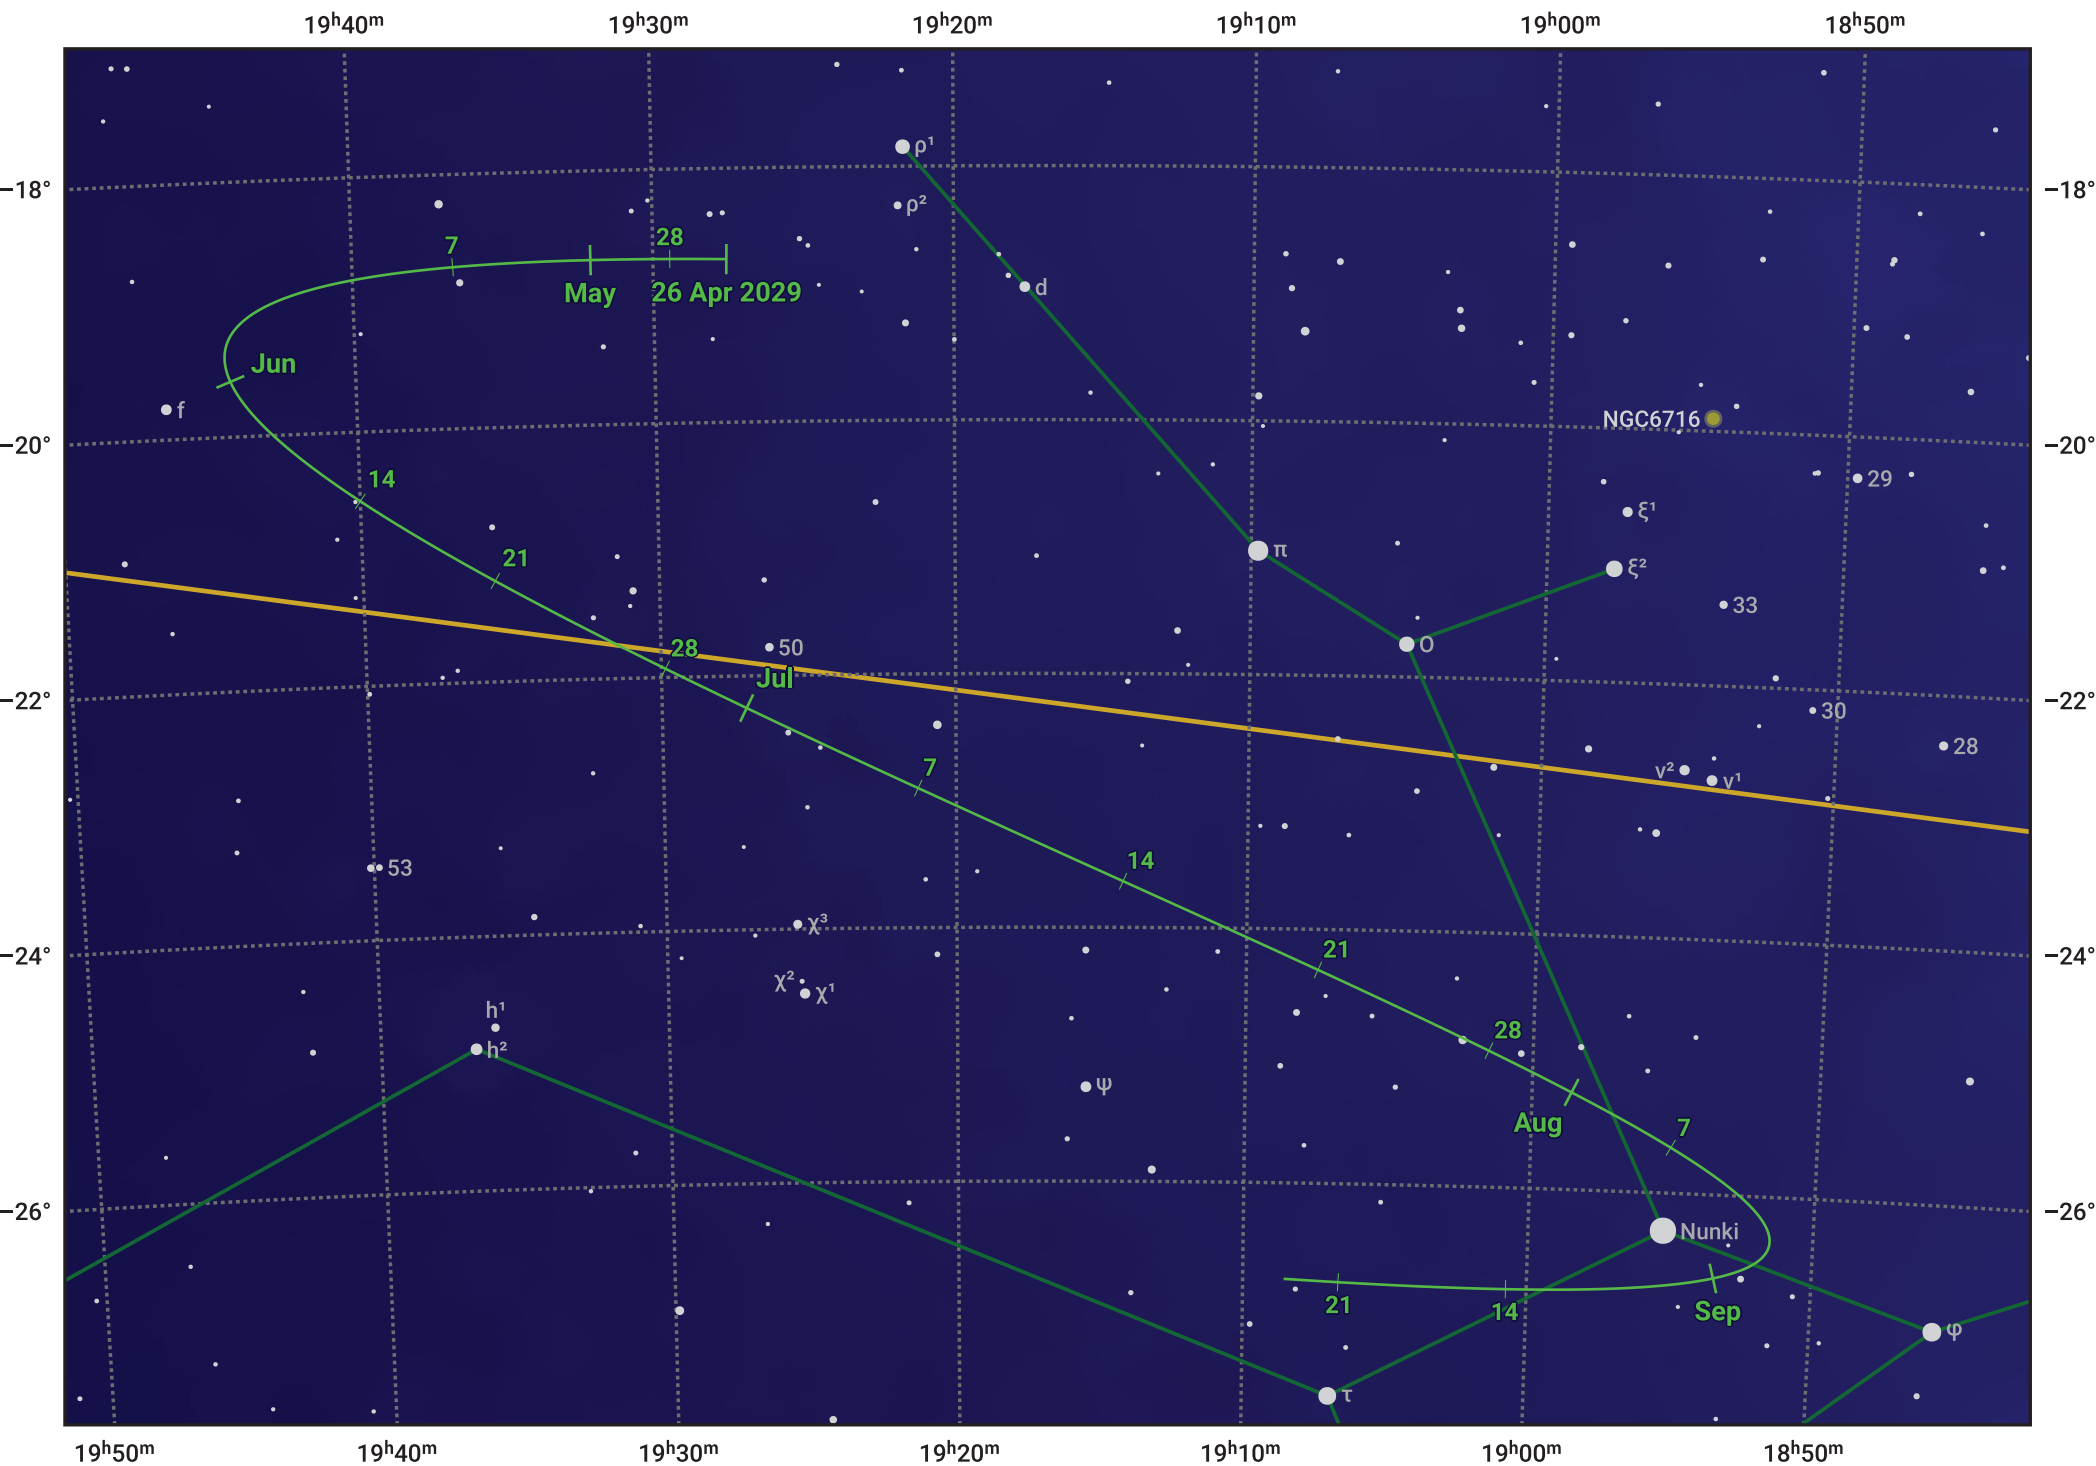

# The path of Asteroid 4 Vesta around opposition on 10 Jul 2029

© Dominic Ford 2011–2024. Date markers placed at midnight UTC. Downloaded from <https://in-the-sky.org>

Magnitude scale: • 8.0 • 7.0 • 6.0 • 5.0 • 4.0 • 3.0 • 2.0

— Ecliptic Plane

● Galaxy    ■ Bright nebula    ● Open cluster    ● Globular cluster

Date	Mag	Phase
2029 May 1	7.1	95%
2029 Jun 1	6.5	97%
2029 Jun 12	6.2	98%
2029 Jul 1	5.7	100%
2029 Aug 1	6.1	99%
2029 Sep 1	6.9	96%
2029 Sep 15	7.2	95%