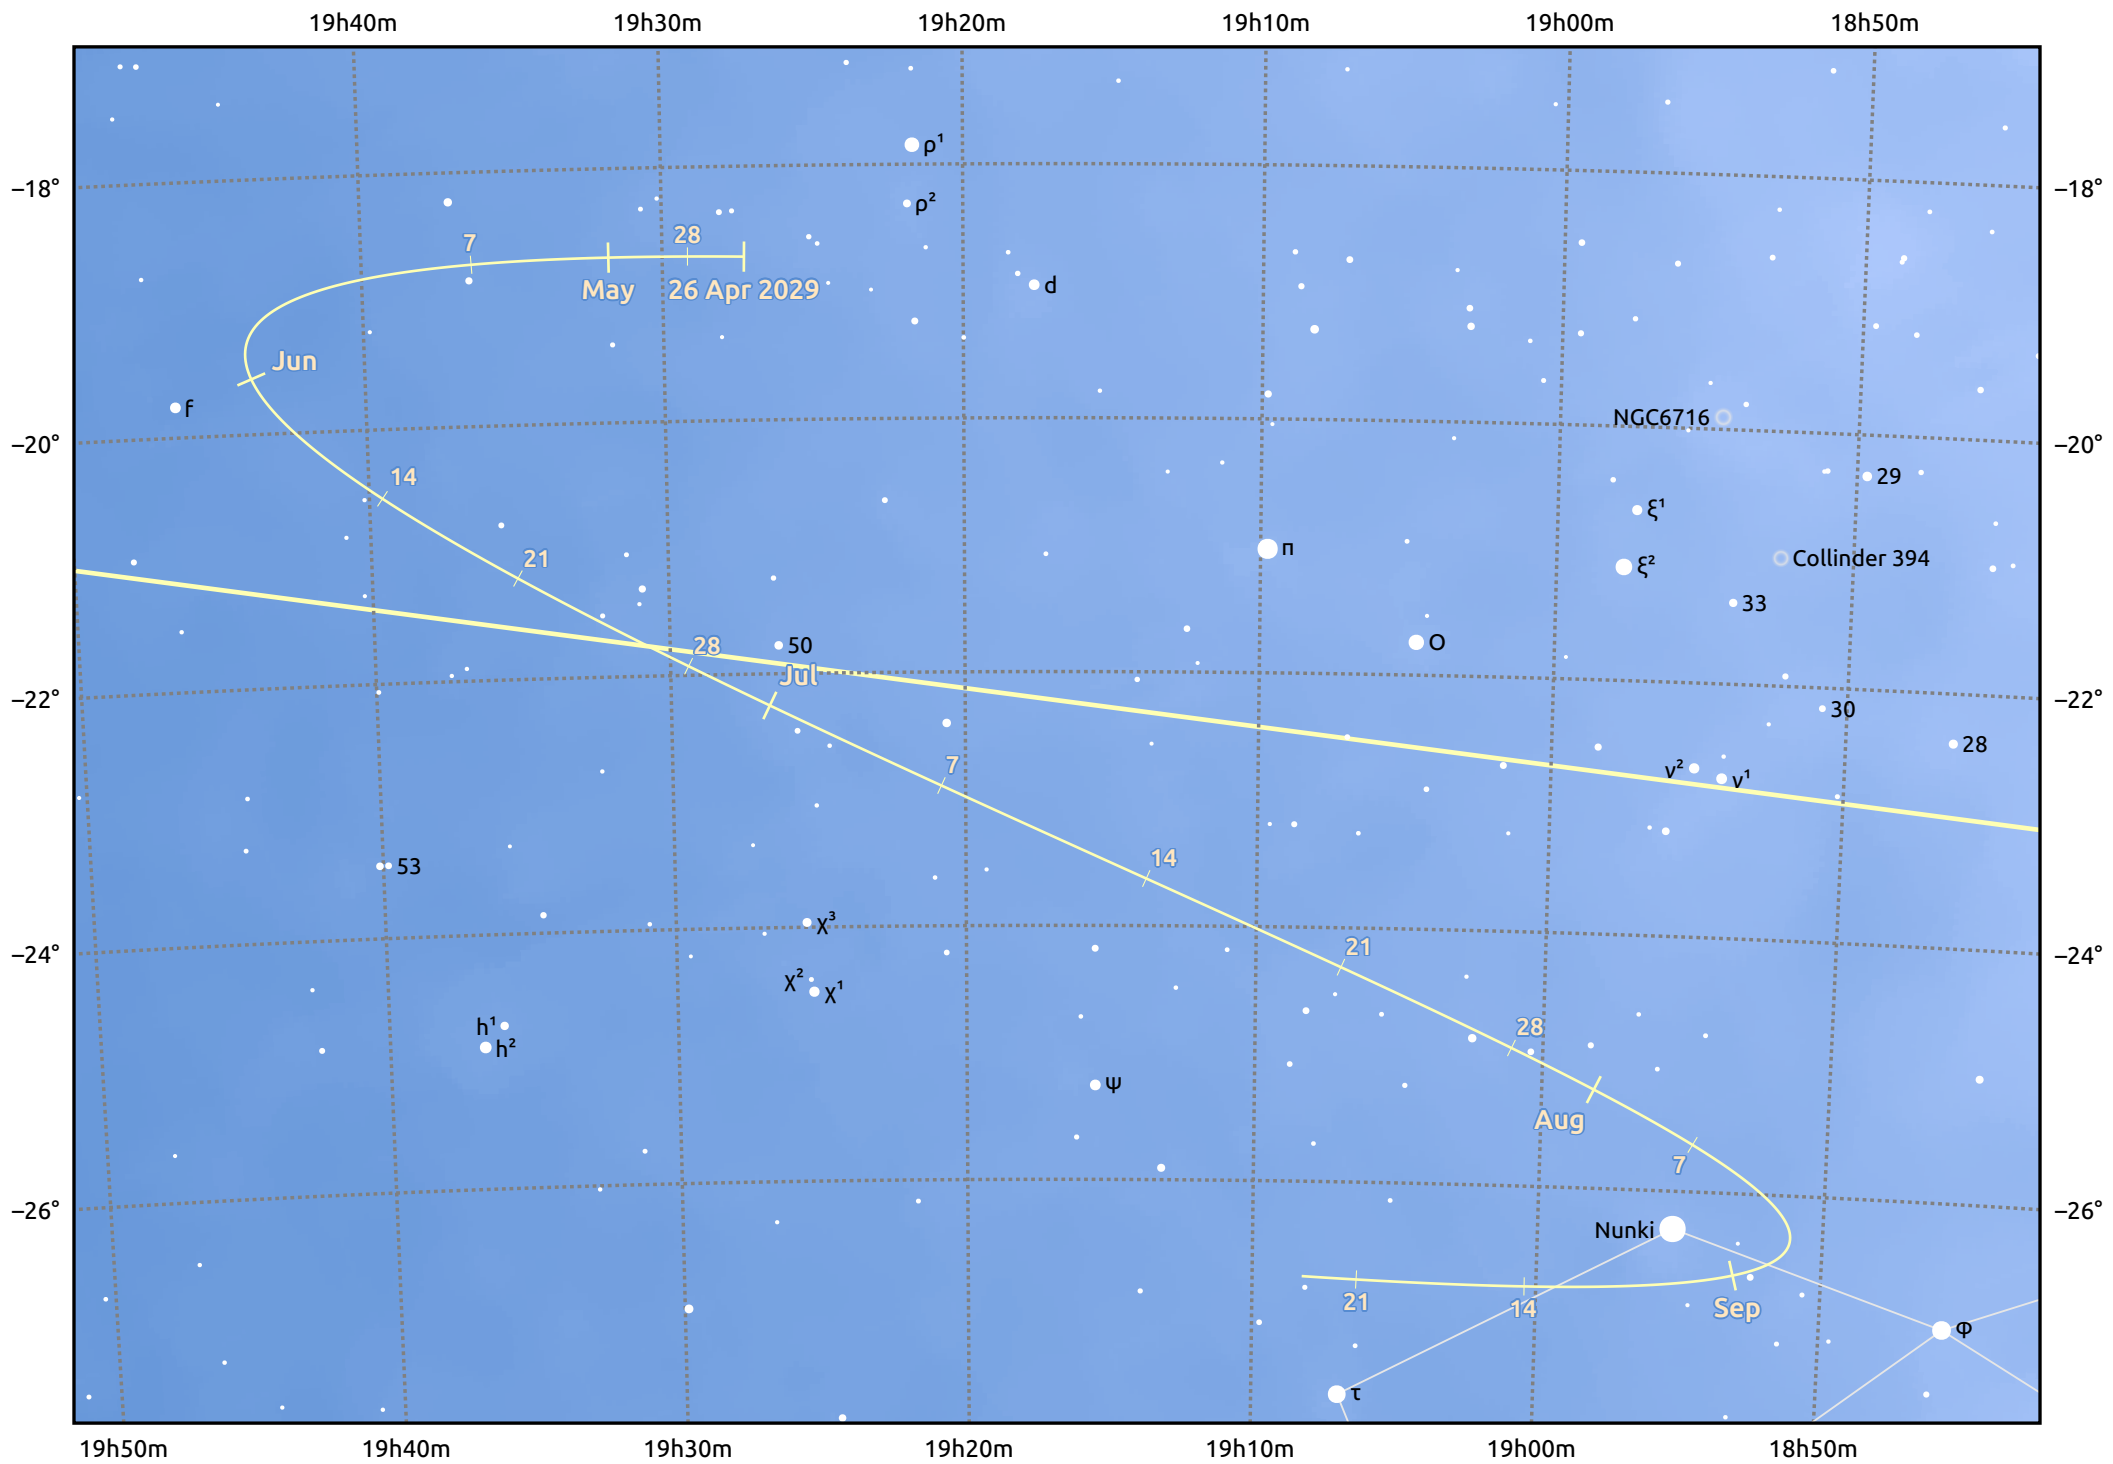

# The path of Asteroid 4 Vesta around opposition on 10 Jul 2029

© Dominic Ford 2011–2025. Date markers placed at midnight UTC. Downloaded from <https://in-the-sky.org>

Magnitude scale:  8.0  7.0  6.0  5.0  4.0  3.0  2.0

Ecliptic Plane

Galaxy  Bright nebula  Open cluster  Globular cluster  Planetary nebula

Date	Mag	Phase
2029 May 1	7.1	95%
2029 Jun 1	6.5	97%
2029 Jun 12	6.2	98%
2029 Jul 1	5.7	100%
2029 Aug 1	6.1	99%
2029 Sep 1	6.9	96%
2029 Sep 15	7.2	95%