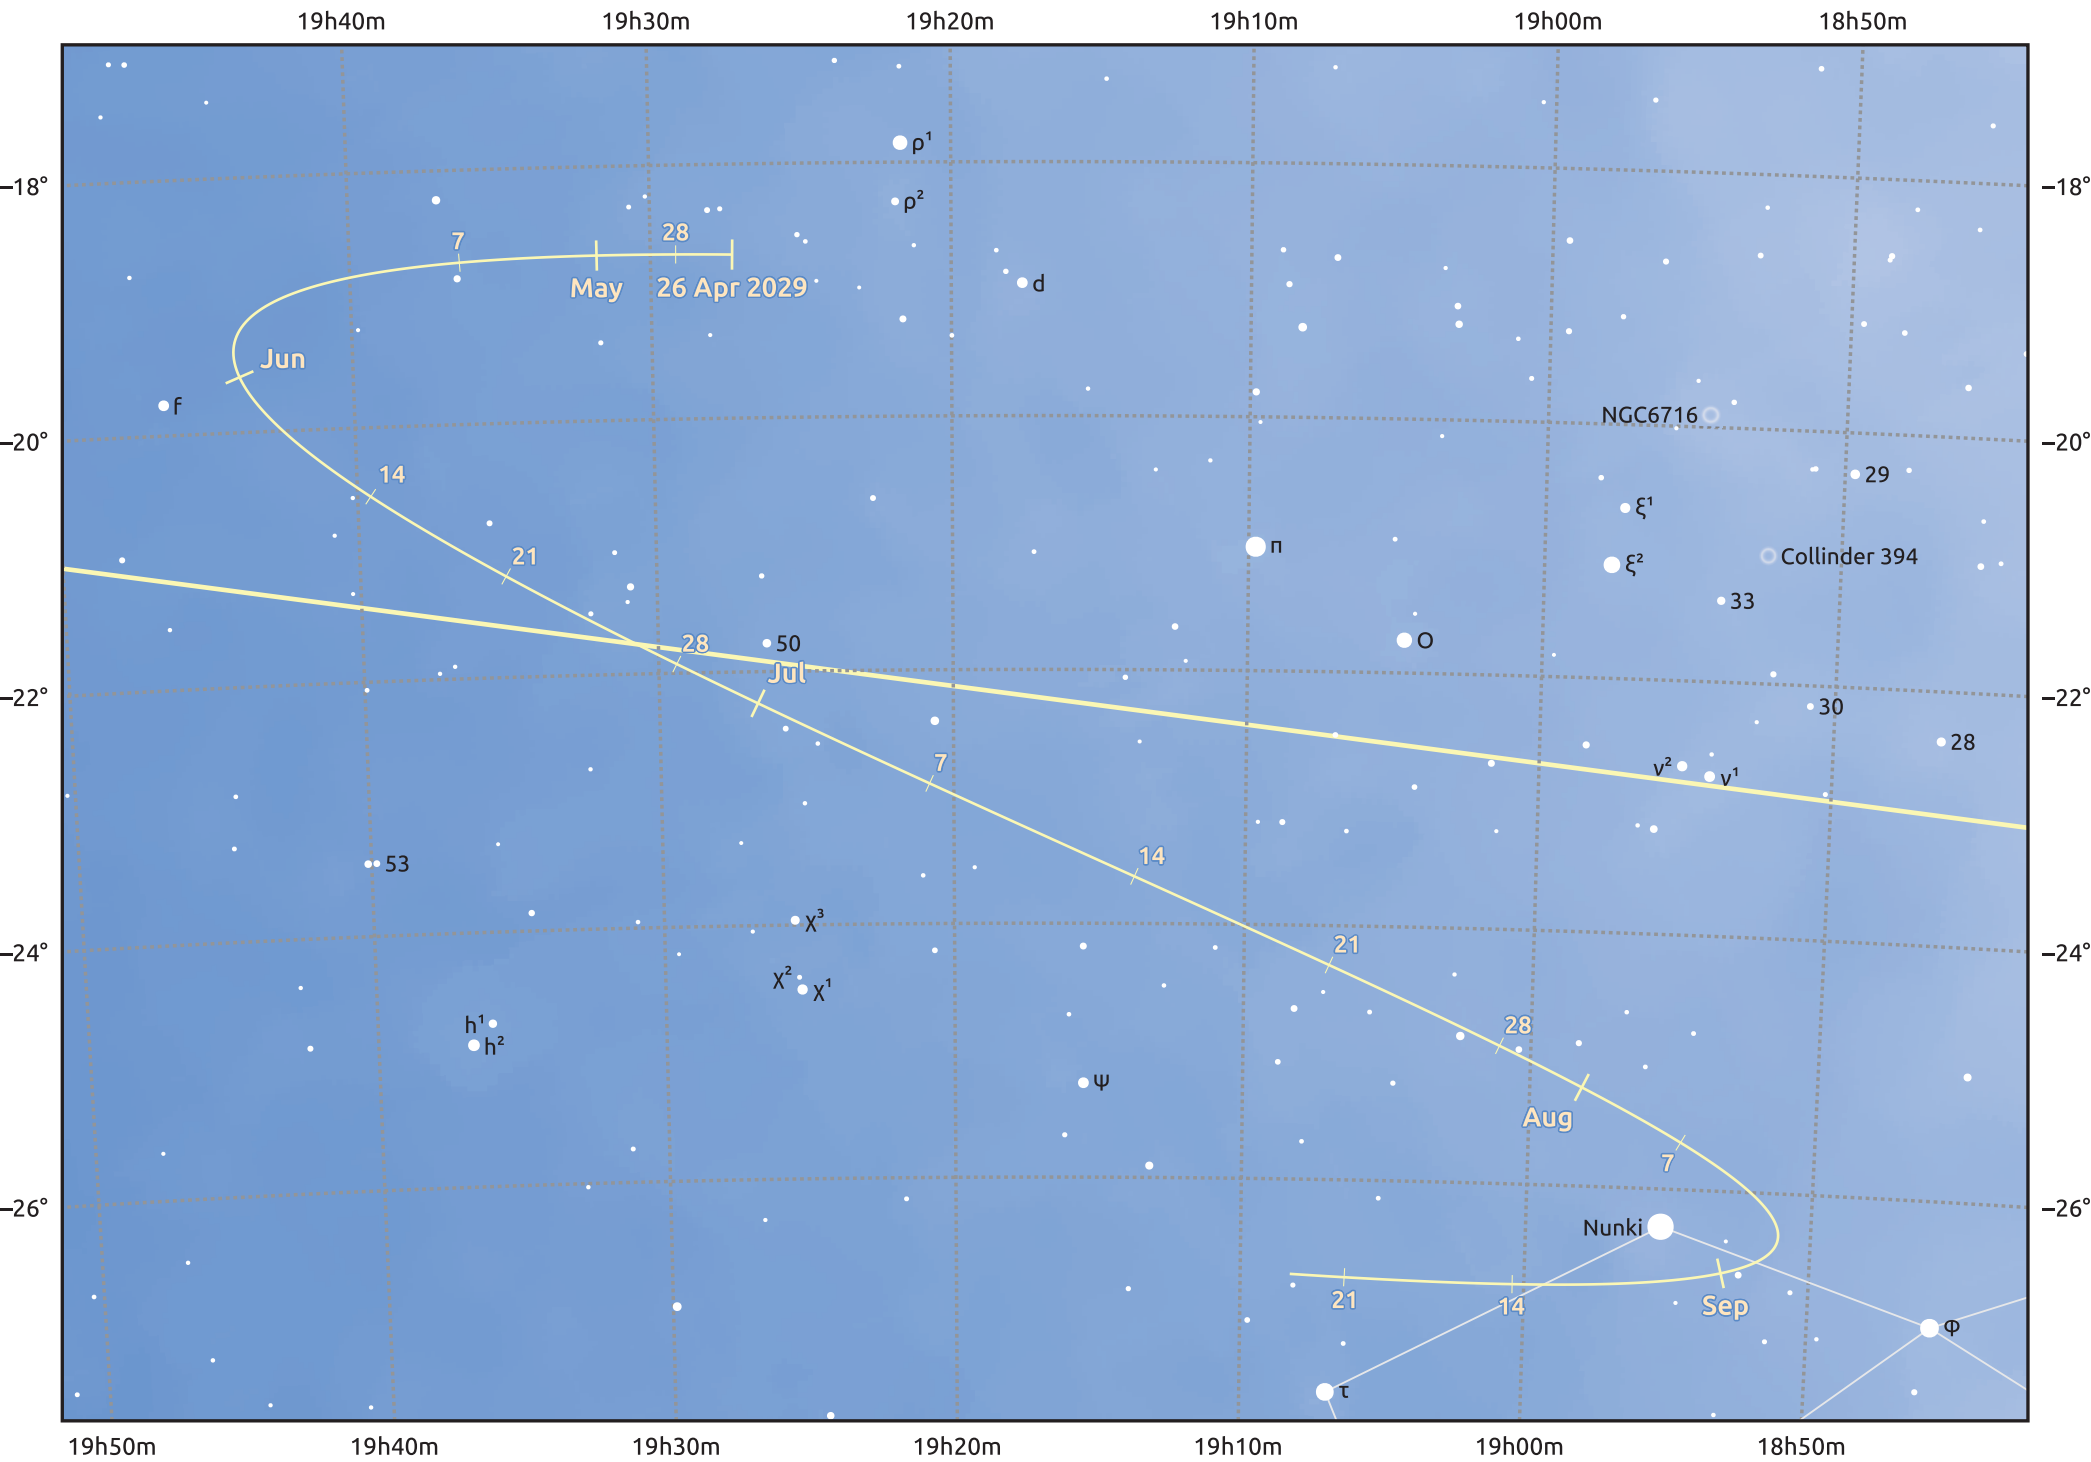

# The path of Asteroid 4 Vesta around opposition on 10 Jul 2029

© Dominic Ford 2011–2025. Date markers placed at midnight UTC. Downloaded from <https://in-the-sky.org>

Magnitude scale: • 8.0 • 7.0 • 6.0 • 5.0 • 4.0 • 3.0 ● 2.0

— Ecliptic Plane

Galaxy Bright nebula Open cluster Globular cluster Planetary nebula

| Date        | Mag | Phase |
|-------------|-----|-------|
| 2029 May 1  | 7.1 | 95%   |
| 2029 Jun 1  | 6.5 | 97%   |
| 2029 Jun 12 | 6.2 | 98%   |
| 2029 Jul 1  | 5.7 | 100%  |
| 2029 Aug 1  | 6.1 | 99%   |
| 2029 Sep 1  | 6.9 | 96%   |
| 2029 Sep 15 | 7.2 | 95%   |