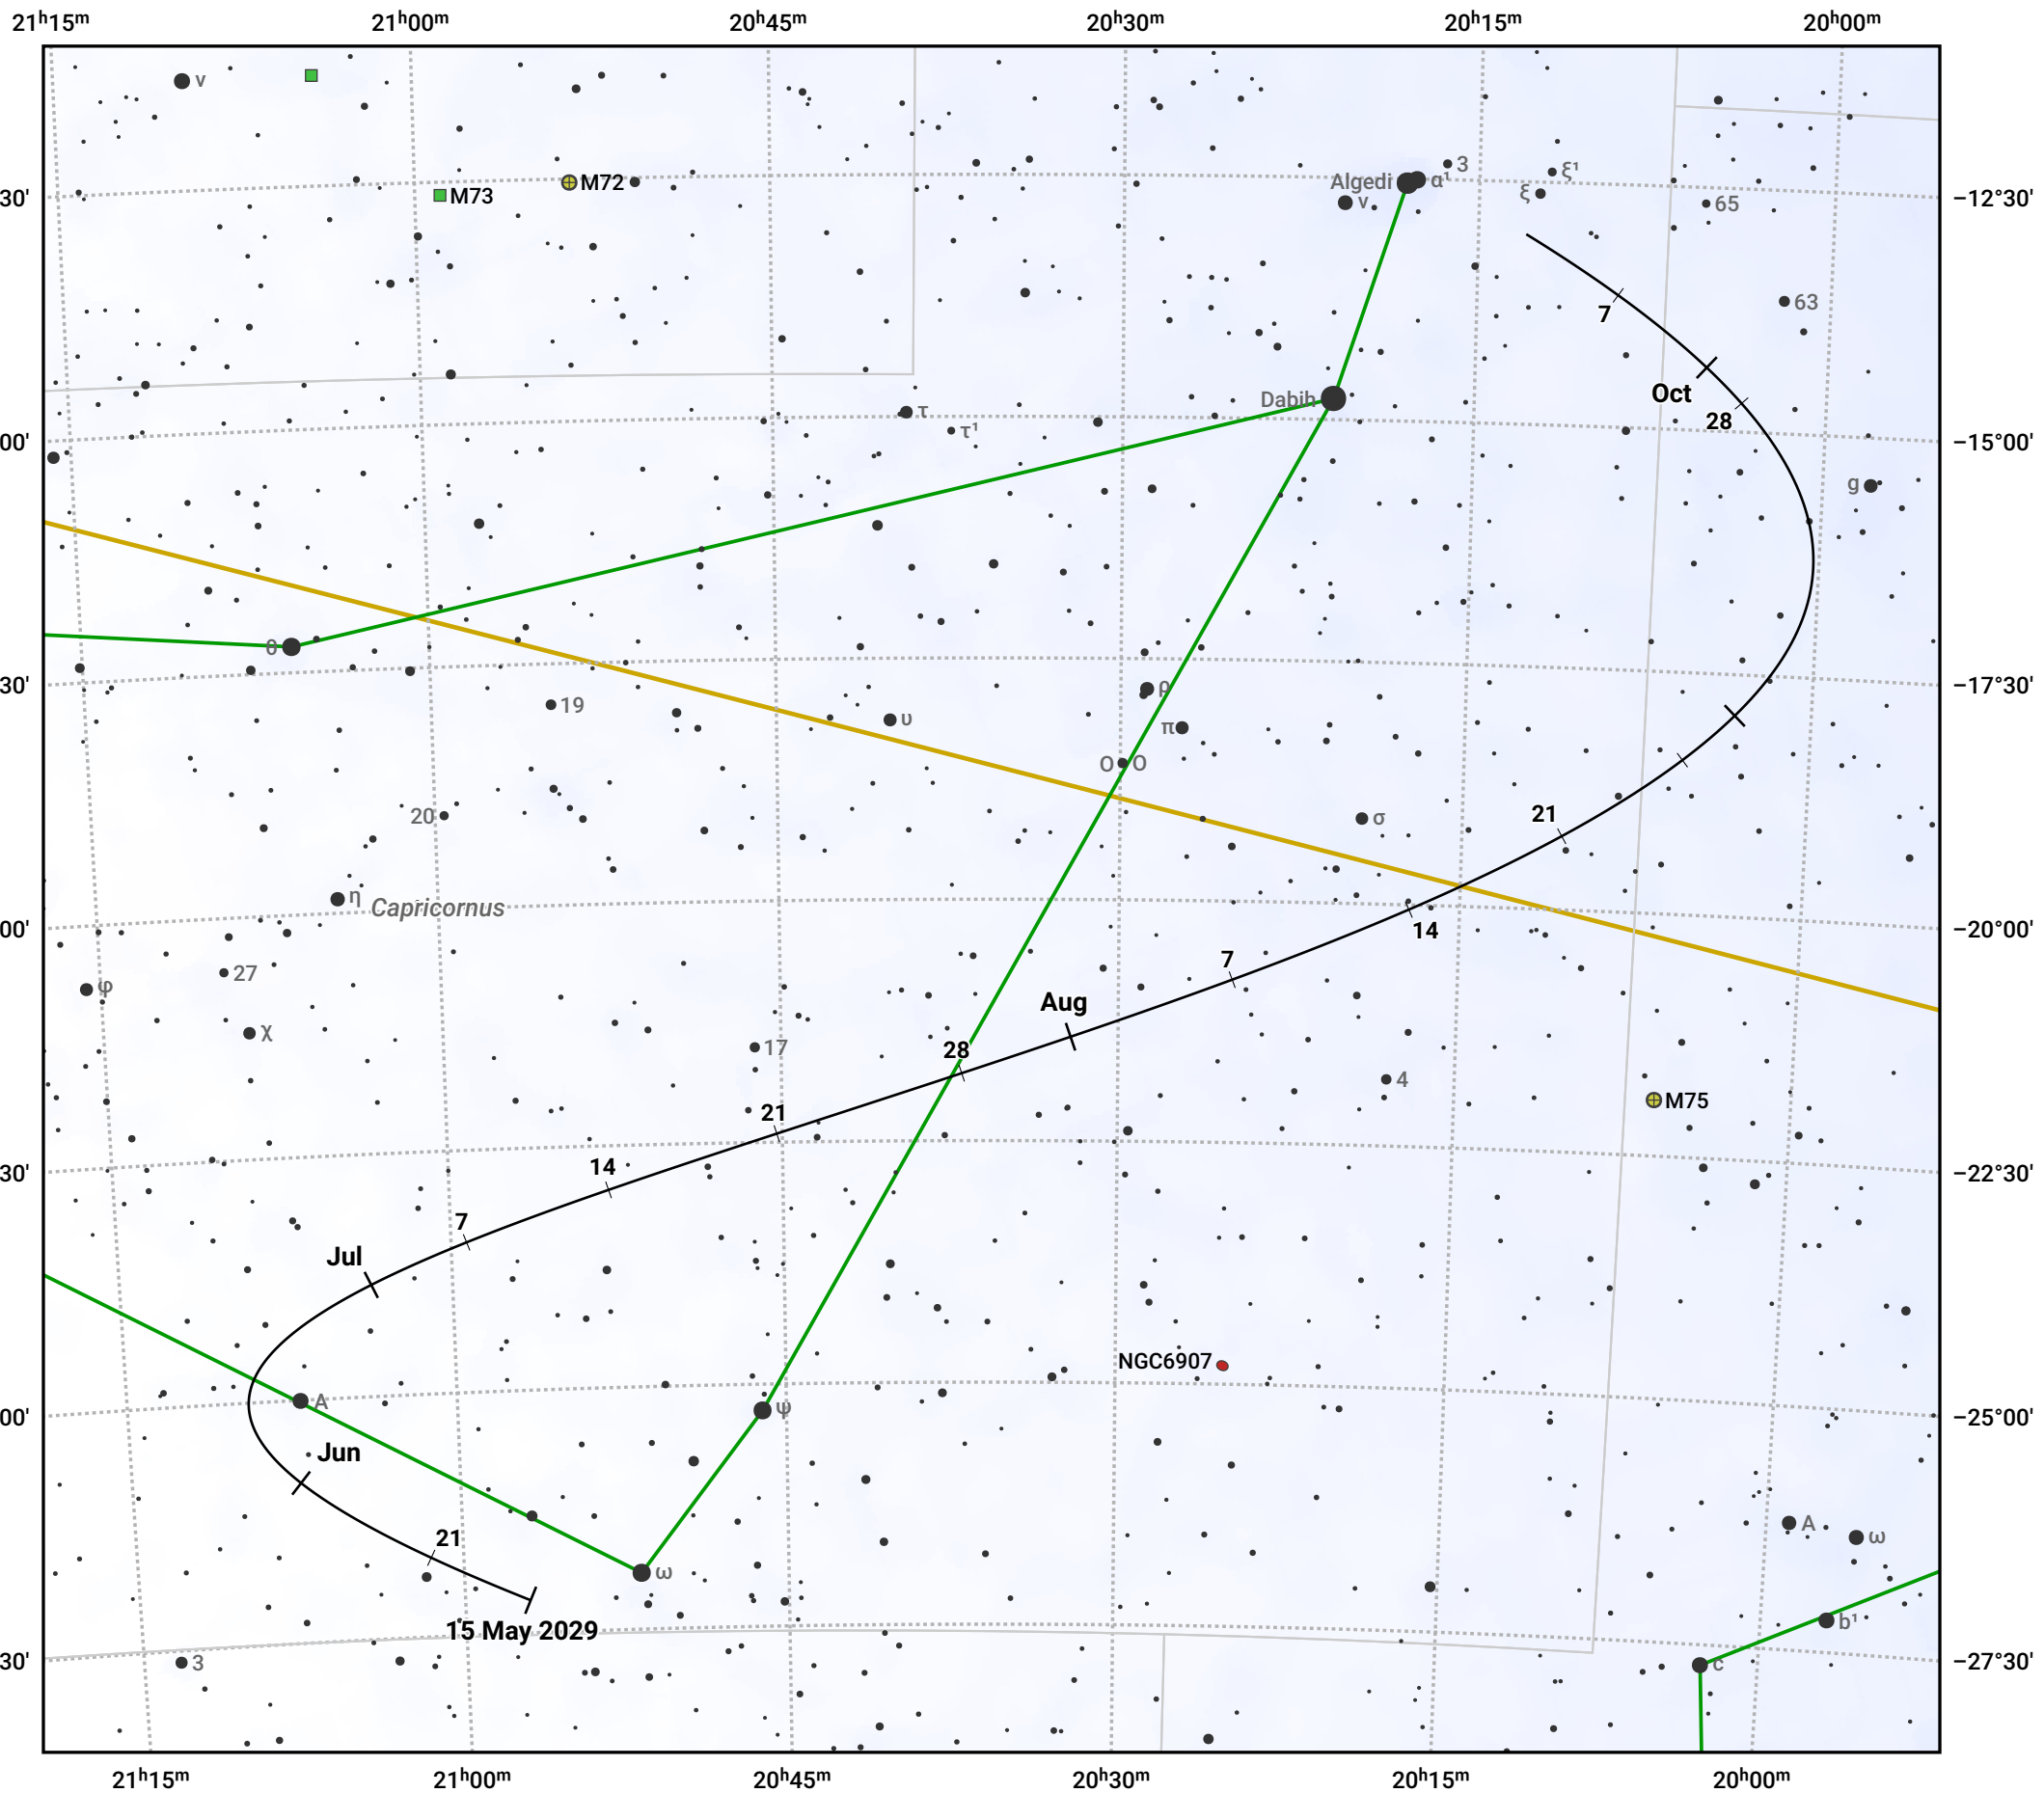

The path of Asteroid 89 Julia around opposition on 29 Jul 2029

© Dominic Ford 2011–2024. Date markers placed at midnight UTC. Downloaded from <https://in-the-sky.org>

Magnitude scale: · 9.0 · 8.0 · 7.0 · 6.0 · 5.0 · 4.0 · 3.0

— Ecliptic Plane

● Galaxy ■ Bright nebula ● Open cluster ⊕ Globular cluster

Date	Mag	Phase
2029 Jun 1	10.3	96%
2029 Jun 26	9.7	98%
2029 Jul 1	9.6	98%
2029 Jul 28	8.7	100%
2029 Aug 1	8.7	100%
2029 Sep 1	9.5	98%
2029 Sep 9	9.7	97%
2029 Oct 1	10.1	95%